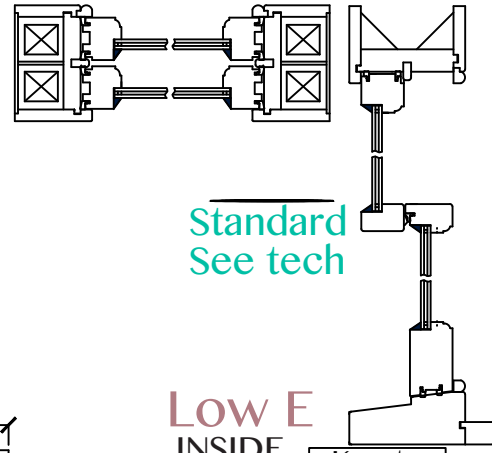

- D1287 -

Rev A
20/07/2021

Seen From Outside

ORIGINAL
SASH

5/7

Kitchen
Weight Loaded Timber Sash Window
SW07

Standard
See tech

Low E
INSIDE
4
4
OUTSIDE
Float
TOUGHENED
Low E
INSIDE
4
4
OUTSIDE
Float