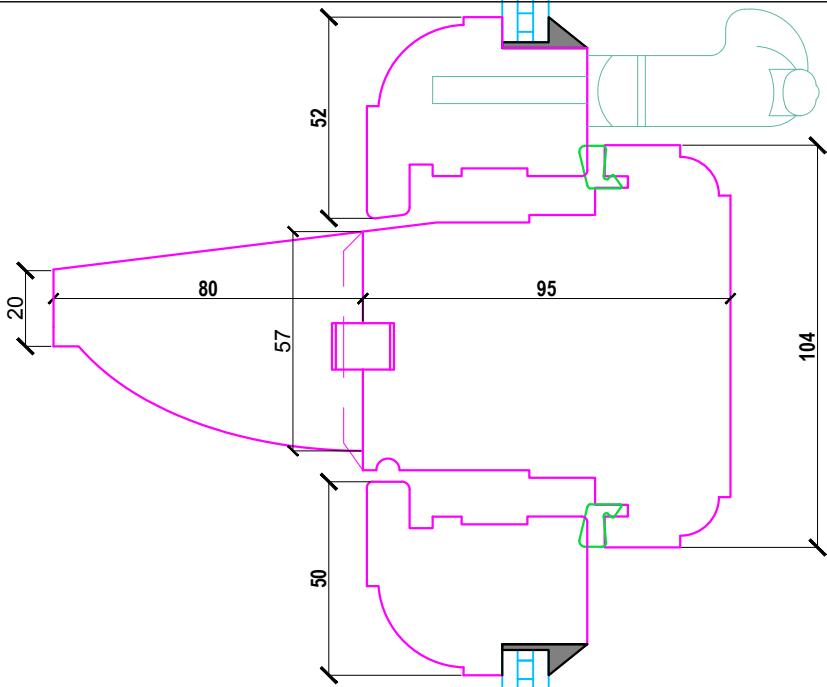

2x
pair

IPA
Adjustable
Friction Stay

1x
pair

IPA
Canopy
Stay

3x
pair
/unit
BUTT
Hinges

3x
Forte
Locking
Espagnolette
Handle

Notes:
SAME DETAILS AS D1162

Insect Net
Fitting:

- D1287 -

Rev A
20/07/2021

Seen From Outside

ORIGINAL
SASH

2/7

Timber Casement Window
DCW02 - Living Room
DCW03 - Bedroom 2

Project address:
The Pryors
NW3 1BS

Client:
F29 Zeina