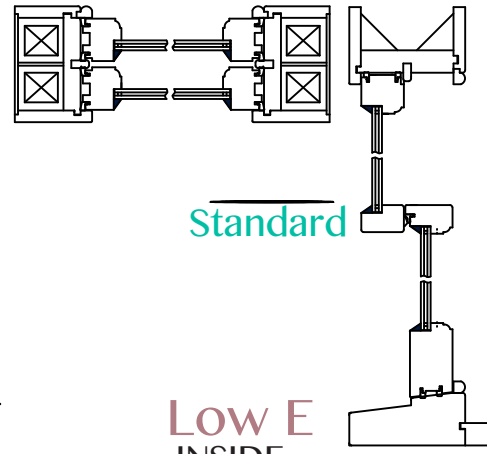

Notes:
SAME DETAILS AS D1162

Insect Net
Fitting:

- D1287 -

Rev A
20/07/2021

Seen From Outside

ORIGINAL
SASH

4/7

Bathroom
Weight Loaded Timber Sash Window
SW06