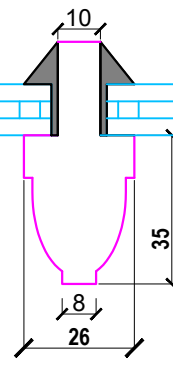

2x
pair

IPA
Adjustable
Friction Stay

1x
pair

IPA
Canopy
Stay

3x
pair
/unit
BUTT
Hinges

3x
Forte
Locking
Espagnolette
Handle

Notes:
SAME DETAILS AS D1162

Insect Net
Fitting: