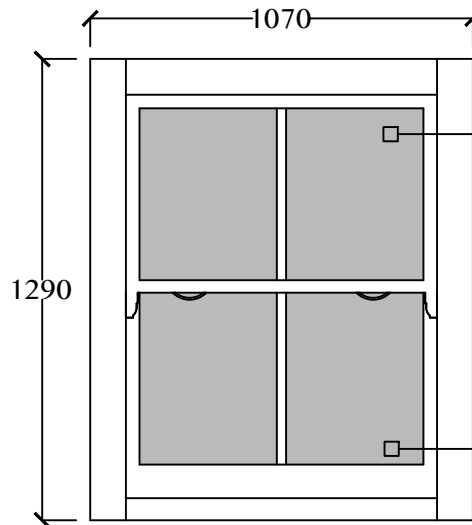

Notes:
SAME DETAILS AS D1162

Insect Net
Fitting:

- D1287 -

Rev A
20/07/2021

Seen From Outside

ORIGINAL
SASH

4/7

Bathroom
Weight Loaded Timber Sash Window
SW06