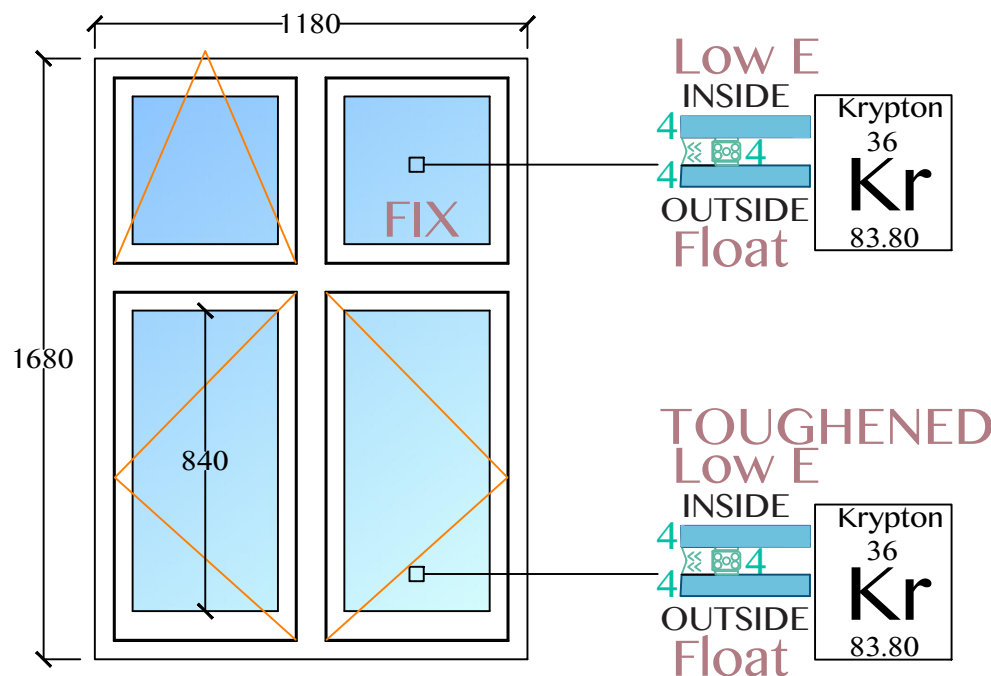

2x
pair

IPA
Adjustable
Friction Stay

1x
pair

IPA
Canopy
Stay

3x
pair
/unit
BUTT
Hinges

3x
Forte
Locking
Espagnolette
Handle

Notes:
SAME DETAILS AS D1162

Insect Net
Fitting: