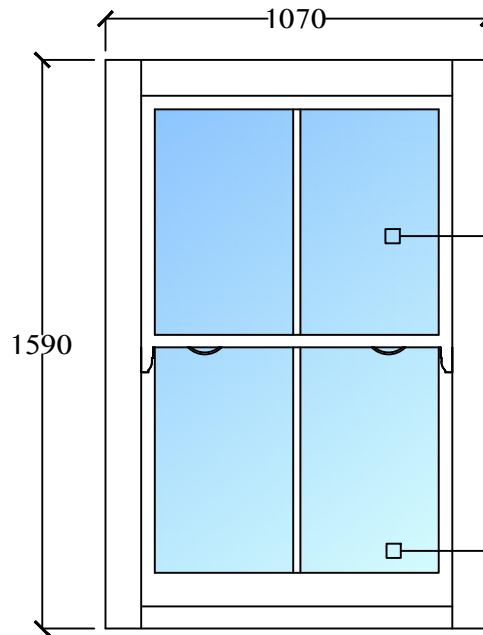

- D1287 -

Rev A
20/07/2021

Seen From Outside

ORIGINAL
SASH

7/17

Hall
Weight Loaded Timber Sash Window
SW11

The Pryors
NW3 1BS

F29 Zeina