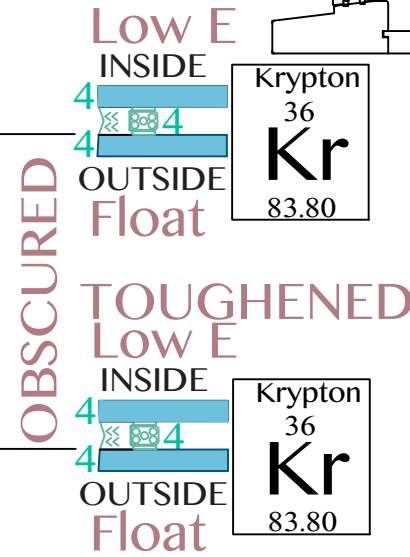

Notes:
SAME DETAILS AS D1162

Insect Net
Fitting:

- D1287 -

Rev A
20/07/2021

Seen From Outside

ORIGINAL
SASH

4/7

Bathroom
Weight Loaded Timber Sash Window
SW06