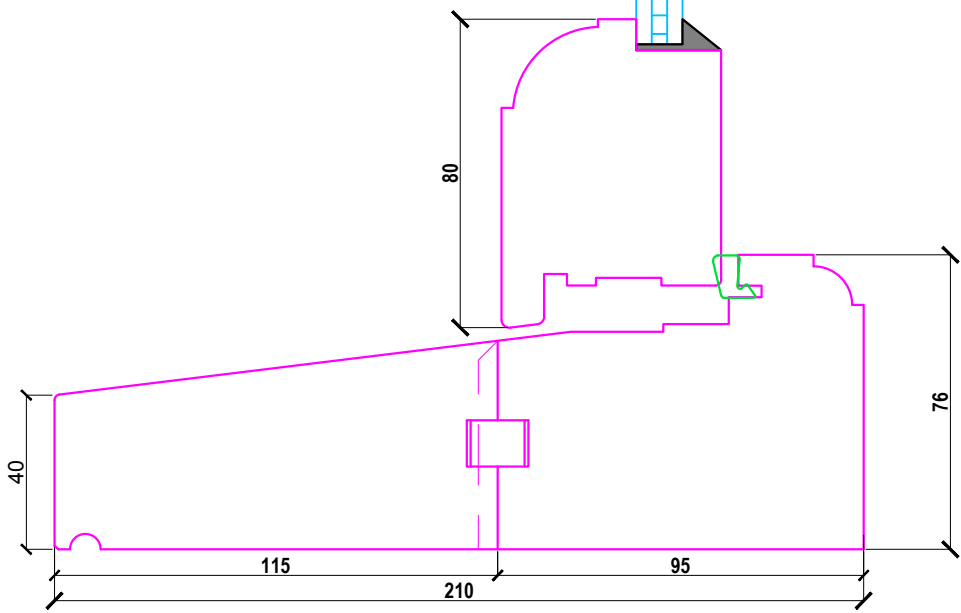

2x
pair

IPA
Adjustable
Friction Stay

1x
pair

IPA
Canopy
Stay

3x
pair
/unit
BUTT
Hinges

3x
Forte
Locking
Espagnolette
Handle

Notes:
SAME DETAILS AS D1162

Insect Net
Fitting: