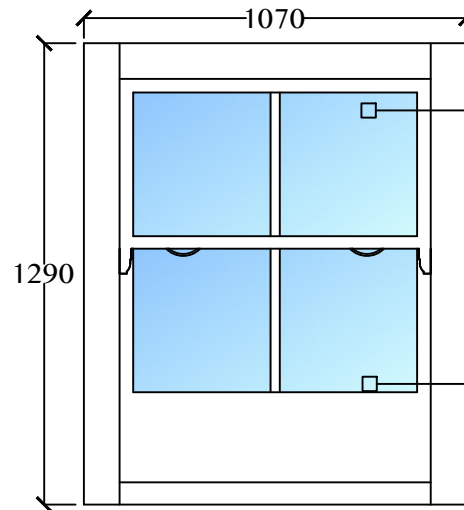

- D1287 -

Rev A
20/07/2021

Seen From Outside

ORIGINAL
SASH

5/7

Kitchen
Weight Loaded Timber Sash Window
SW07

Standard
See tech

Low E
INSIDE
4
4
OUTSIDE
Float
TOUGHENED
Low E
INSIDE
4
4
OUTSIDE
Float