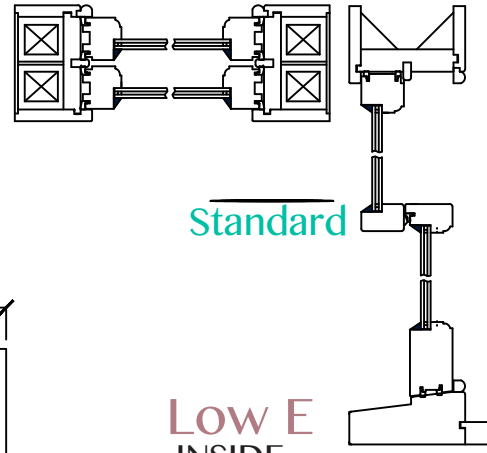

Heritage Lock

2x

Outside D
Handles

4x

Pulleys

2x

Sash Lifts

Notes:
SAME DETAILS AS D1162
26mm Glazing Bar
Insect Net
Fitting:

- D1287 -

Rev A
20/07/2021

Seen From Outside

ORIGINAL
SASH

7/17

Hall
Weight Loaded Timber Sash Window
SW11

The Pryors
NW3 1BS

F29 Zeina

Internal

Round
Profile
External
Glazing
Putty

Ironmongery Finish: Polished Brass

2x

Angel Ventlock

Heritage Lock

2x

Outside D
Handles