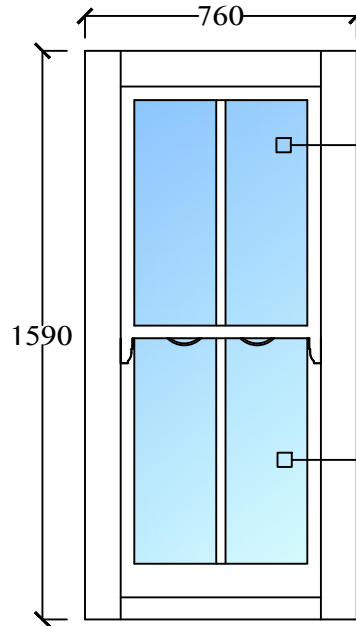

- D1287 -

Rev A
20/07/2021

Seen From Outside

ORIGINAL
SASH

6/7

Living Room
Weight Loaded Timber Sash Window
SW10

Project address:
The Pryors
NW3 1BS

Client:
F29 Zeina

Paint Details:

INSIDE: RAL 9016 WHITE

OUTSIDE: RAL 9016 WHITE

REDWOOD

Weights

Hardwood
Sapele Sill

Horns:

External

Internal

Round
Profile
External
Glazing
Putty

Ironmongery Finish: Polished Brass

2x

Angel Ventlock

Heritage Lock

2x

Outside D
Handles

4x

Pulleys

2x

Sash Lifts

Notes:
SAME DETAILS AS D1162
26mm Glazing Bar
Insect Net
Fitting: