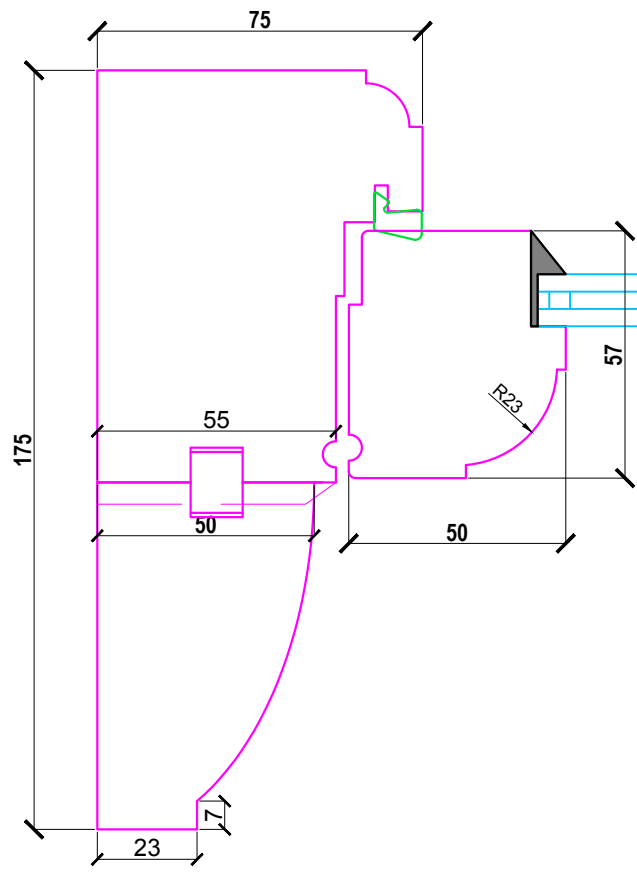

2x
pair

IPA
Adjustable
Friction Stay

1x
pair

IPA
Canopy
Stay

3x
pair
/unit
BUTT
Hinges

3x
Forte
Locking
Espagnolette
Handle

Notes:
SAME DETAILS AS D1162

Insect Net
Fitting:

- D1287 -

Rev A
20/07/2021

Seen From Outside

ORIGINAL
SASH

2/7

Timber Casement Window
DCW02 - Living Room
DCW03 - Bedroom 2

Project address:
The Pryors
NW3 1BS

Client:
F29 Zeina