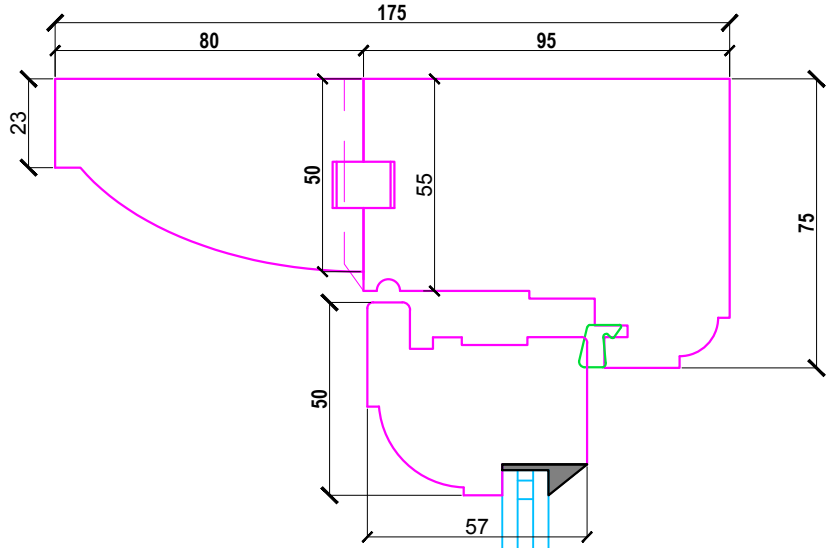

2x
pair

IPA
Adjustable
Friction Stay

1x
pair

IPA
Canopy
Stay

3x
pair
/unit
BUTT
Hinges

3x
Forte
Locking
Espagnolette
Handle

Notes:
SAME DETAILS AS D1162

Insect Net
Fitting: