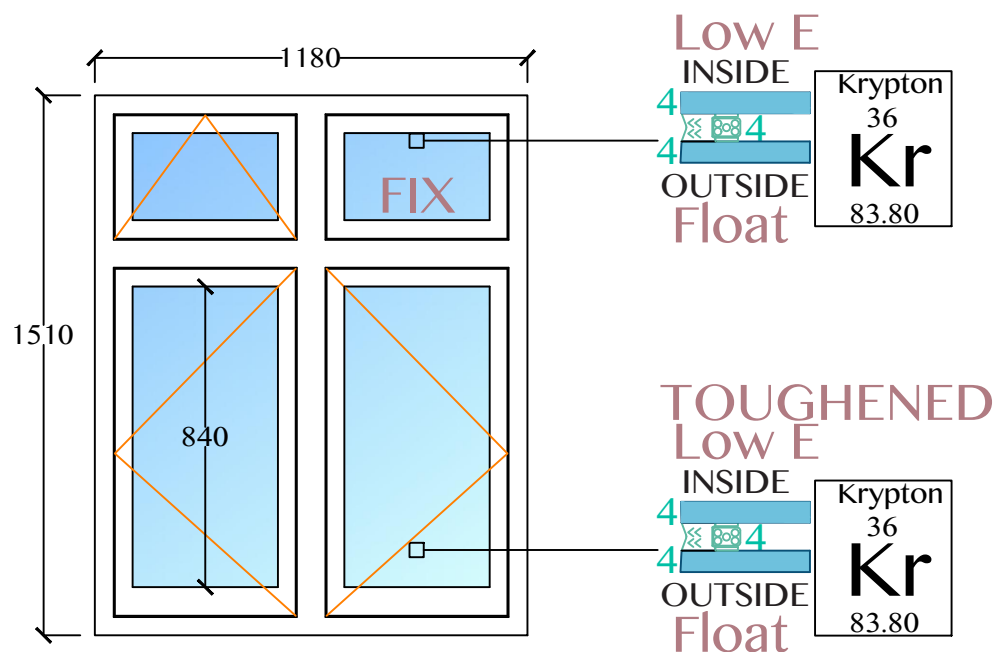

Notes:
SAME DETAILS AS D1162

Insect Net
Fitting:

- D1287 -

Rev A
20/07/2021

Seen From Outside

ORIGINAL
SASH

4/7

Bathroom
Weight Loaded Timber Sash Window
SW06