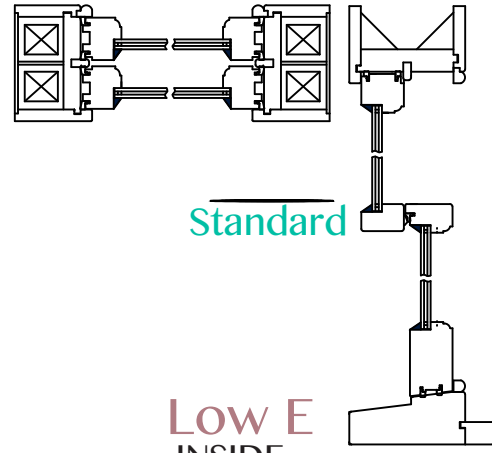

- D1287 -

Rev A
20/07/2021

Seen From Outside

ORIGINAL
SASH

6/7

Living Room
Weight Loaded Timber Sash Window
SW10

Project address:
The Pryors
NW3 1BS

Client:
F29 Zeina

Paint Details:

INSIDE: RAL 9016 WHITE

OUTSIDE: RAL 9016 WHITE

REDWOOD

Weights

Hardwood
Sapele Sill

Horns:

External

Internal

Round
Profile
External
Glazing
Putty

Ironmongery Finish: Polished Brass

2x

Angel Ventlock

Heritage Lock

2x

Outside D
Handles

4x

Pulleys

2x

Sash Lifts

Notes:
SAME DETAILS AS D1162
26mm Glazing Bar
Insect Net
Fitting: