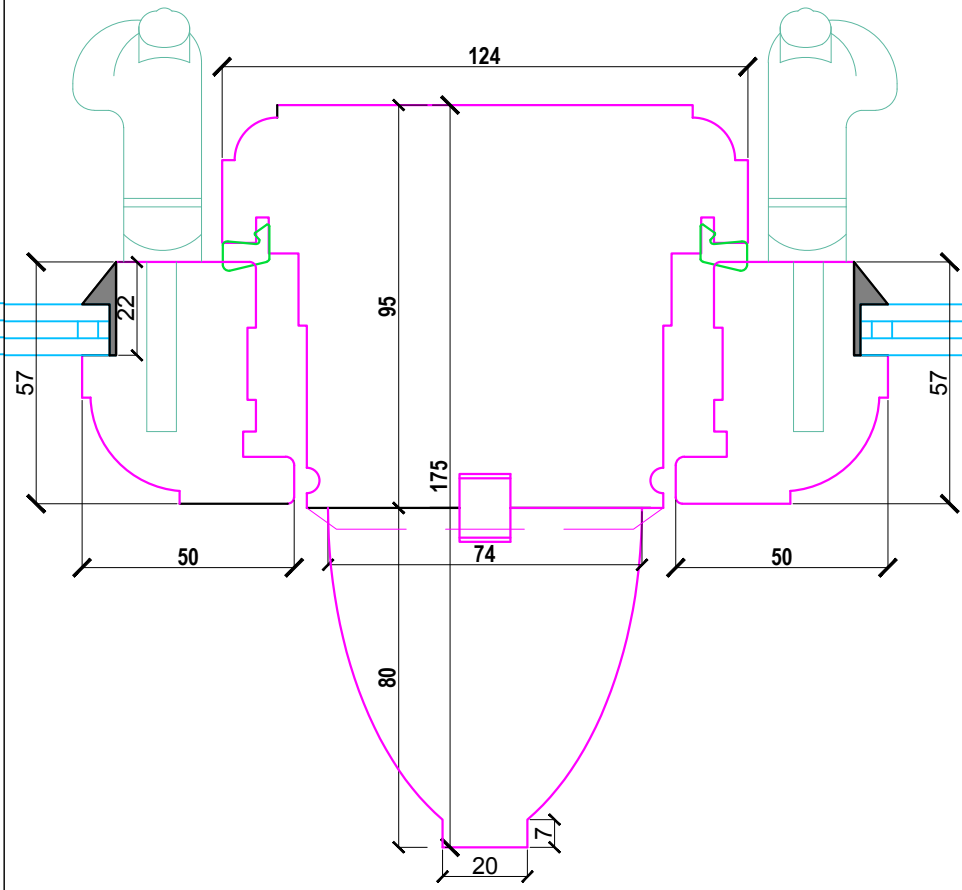

2x
pair

IPA
Adjustable
Friction Stay

1x
pair

IPA
Canopy
Stay

3x
pair
/unit
BUTT
Hinges

3x
Forte
Locking
Espagnolette
Handle

Notes:
SAME DETAILS AS D1162

Insect Net
Fitting: