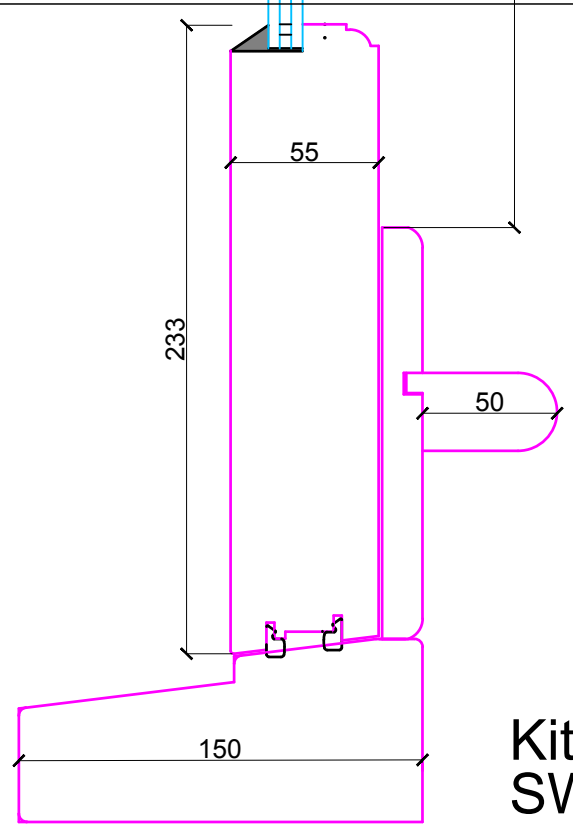

Notes:
SAME DETAILS AS D1162
26mm Glazing Bar
See Tech
Fitting:

970

Kitchen
SW07 Only

- D1287 -

Rev A
20/07/2021

Seen From Outside

ORIGINAL
SASH

6/7