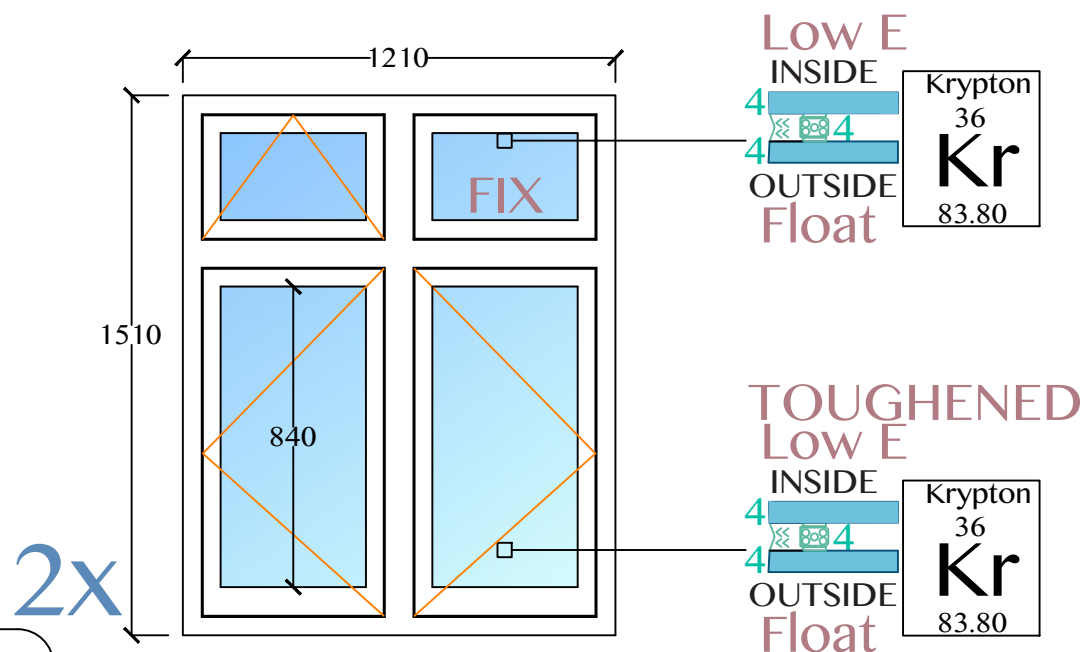

Paint Details: 

INSIDE: RAL 9016 WHITE

OUTSIDE: RAL 9016 WHITE

REDWOOD

Big Round
Internal Glazing
Putty Finish

Multipoint
IPA Espagnolette - Side
Troian Espagnolette - Top

Ironmongery Finish: Polished Brass