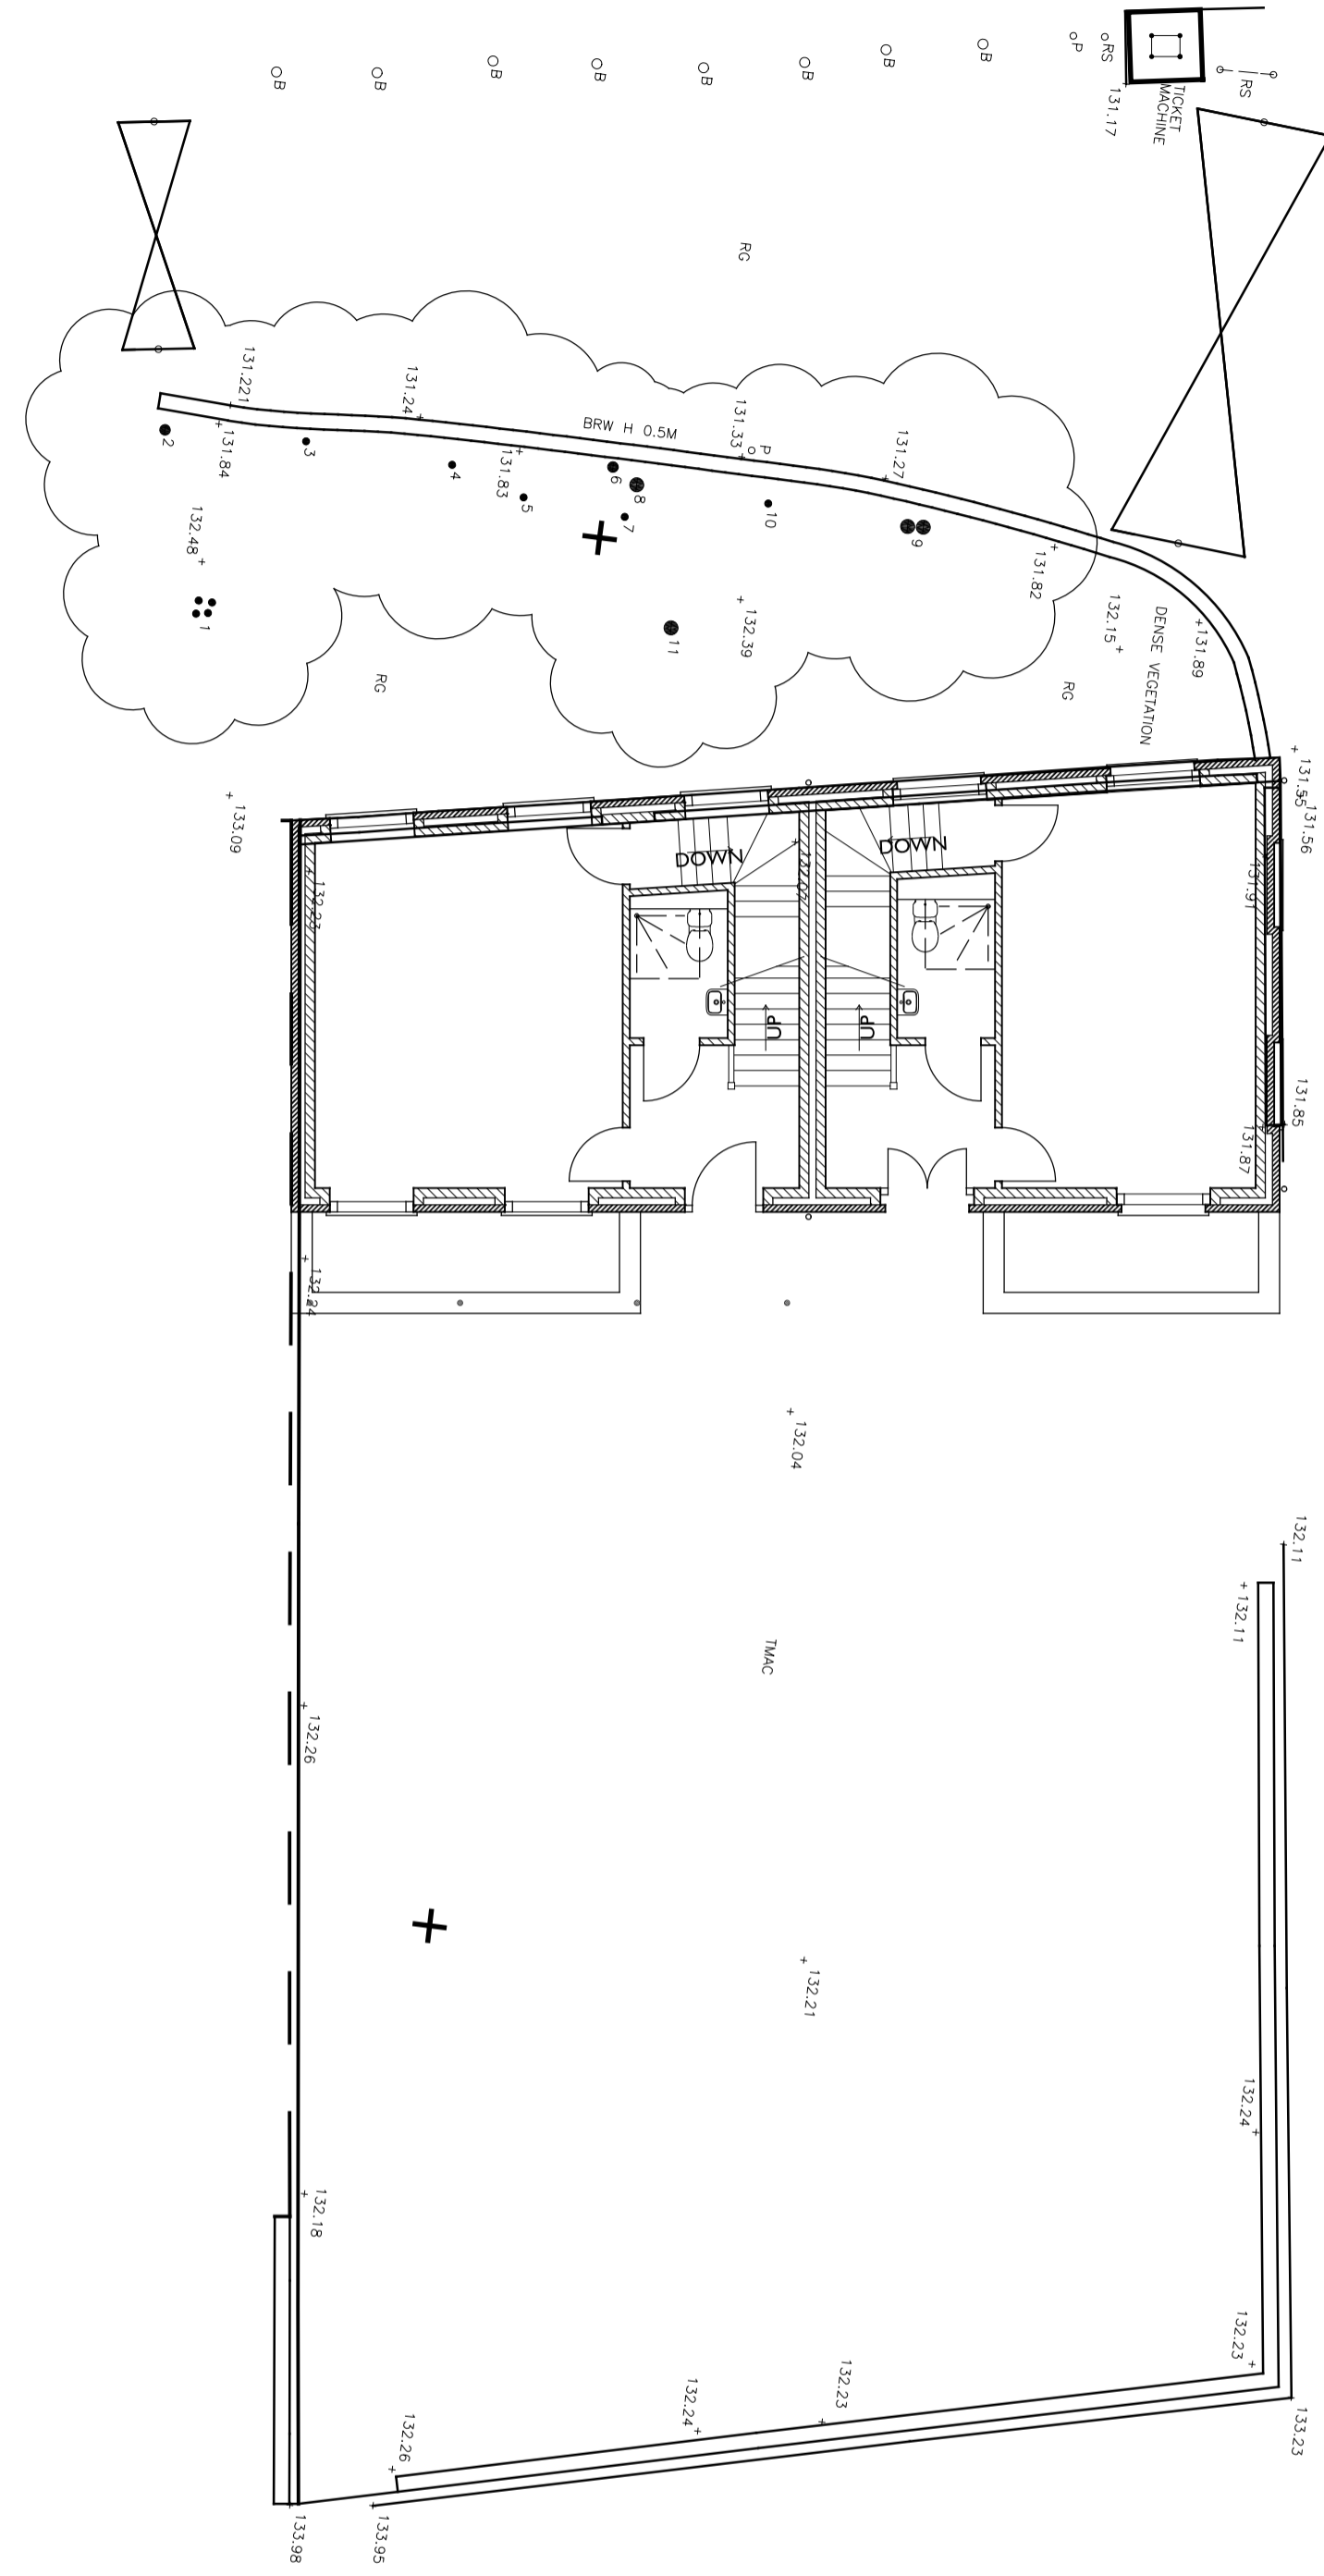

PROPOSED DESIGN FOR TWO HOUSES BESIDE JACK STRAWS CASTLE.  
SITE PLANS.

SITE PLAN  
( AS EXISTING )  
SCALE 1:100

SITE PLAN  
( SHOWING PROPOSED  
LOCATION FOR NEW BUILD )  
FOR SITE LAYOUT REFER TO LANDSCAPE DESIGNERS DRAWINGS  
SCALE 1:100

1 : 100 @ A1

REVISIONS:  
REV A - LOCATION PLAN REMOVED FROM DRAWING - 23-03-2017  
REV B - DRAWING UPDATED TO NEW HOUSE PLANS - 10-03-2020

QUINLAN TERRY ARCHITECTS LLP  
OLD EXCHANGE,  
HIGH STREET, DEDHAM,  
ESSEX, CO7 6HA

16TH MARCH 2017

DRAWING No:- 1370 / 5 'B'

SCALE:- 1:100 @ A1

SITE PLANS