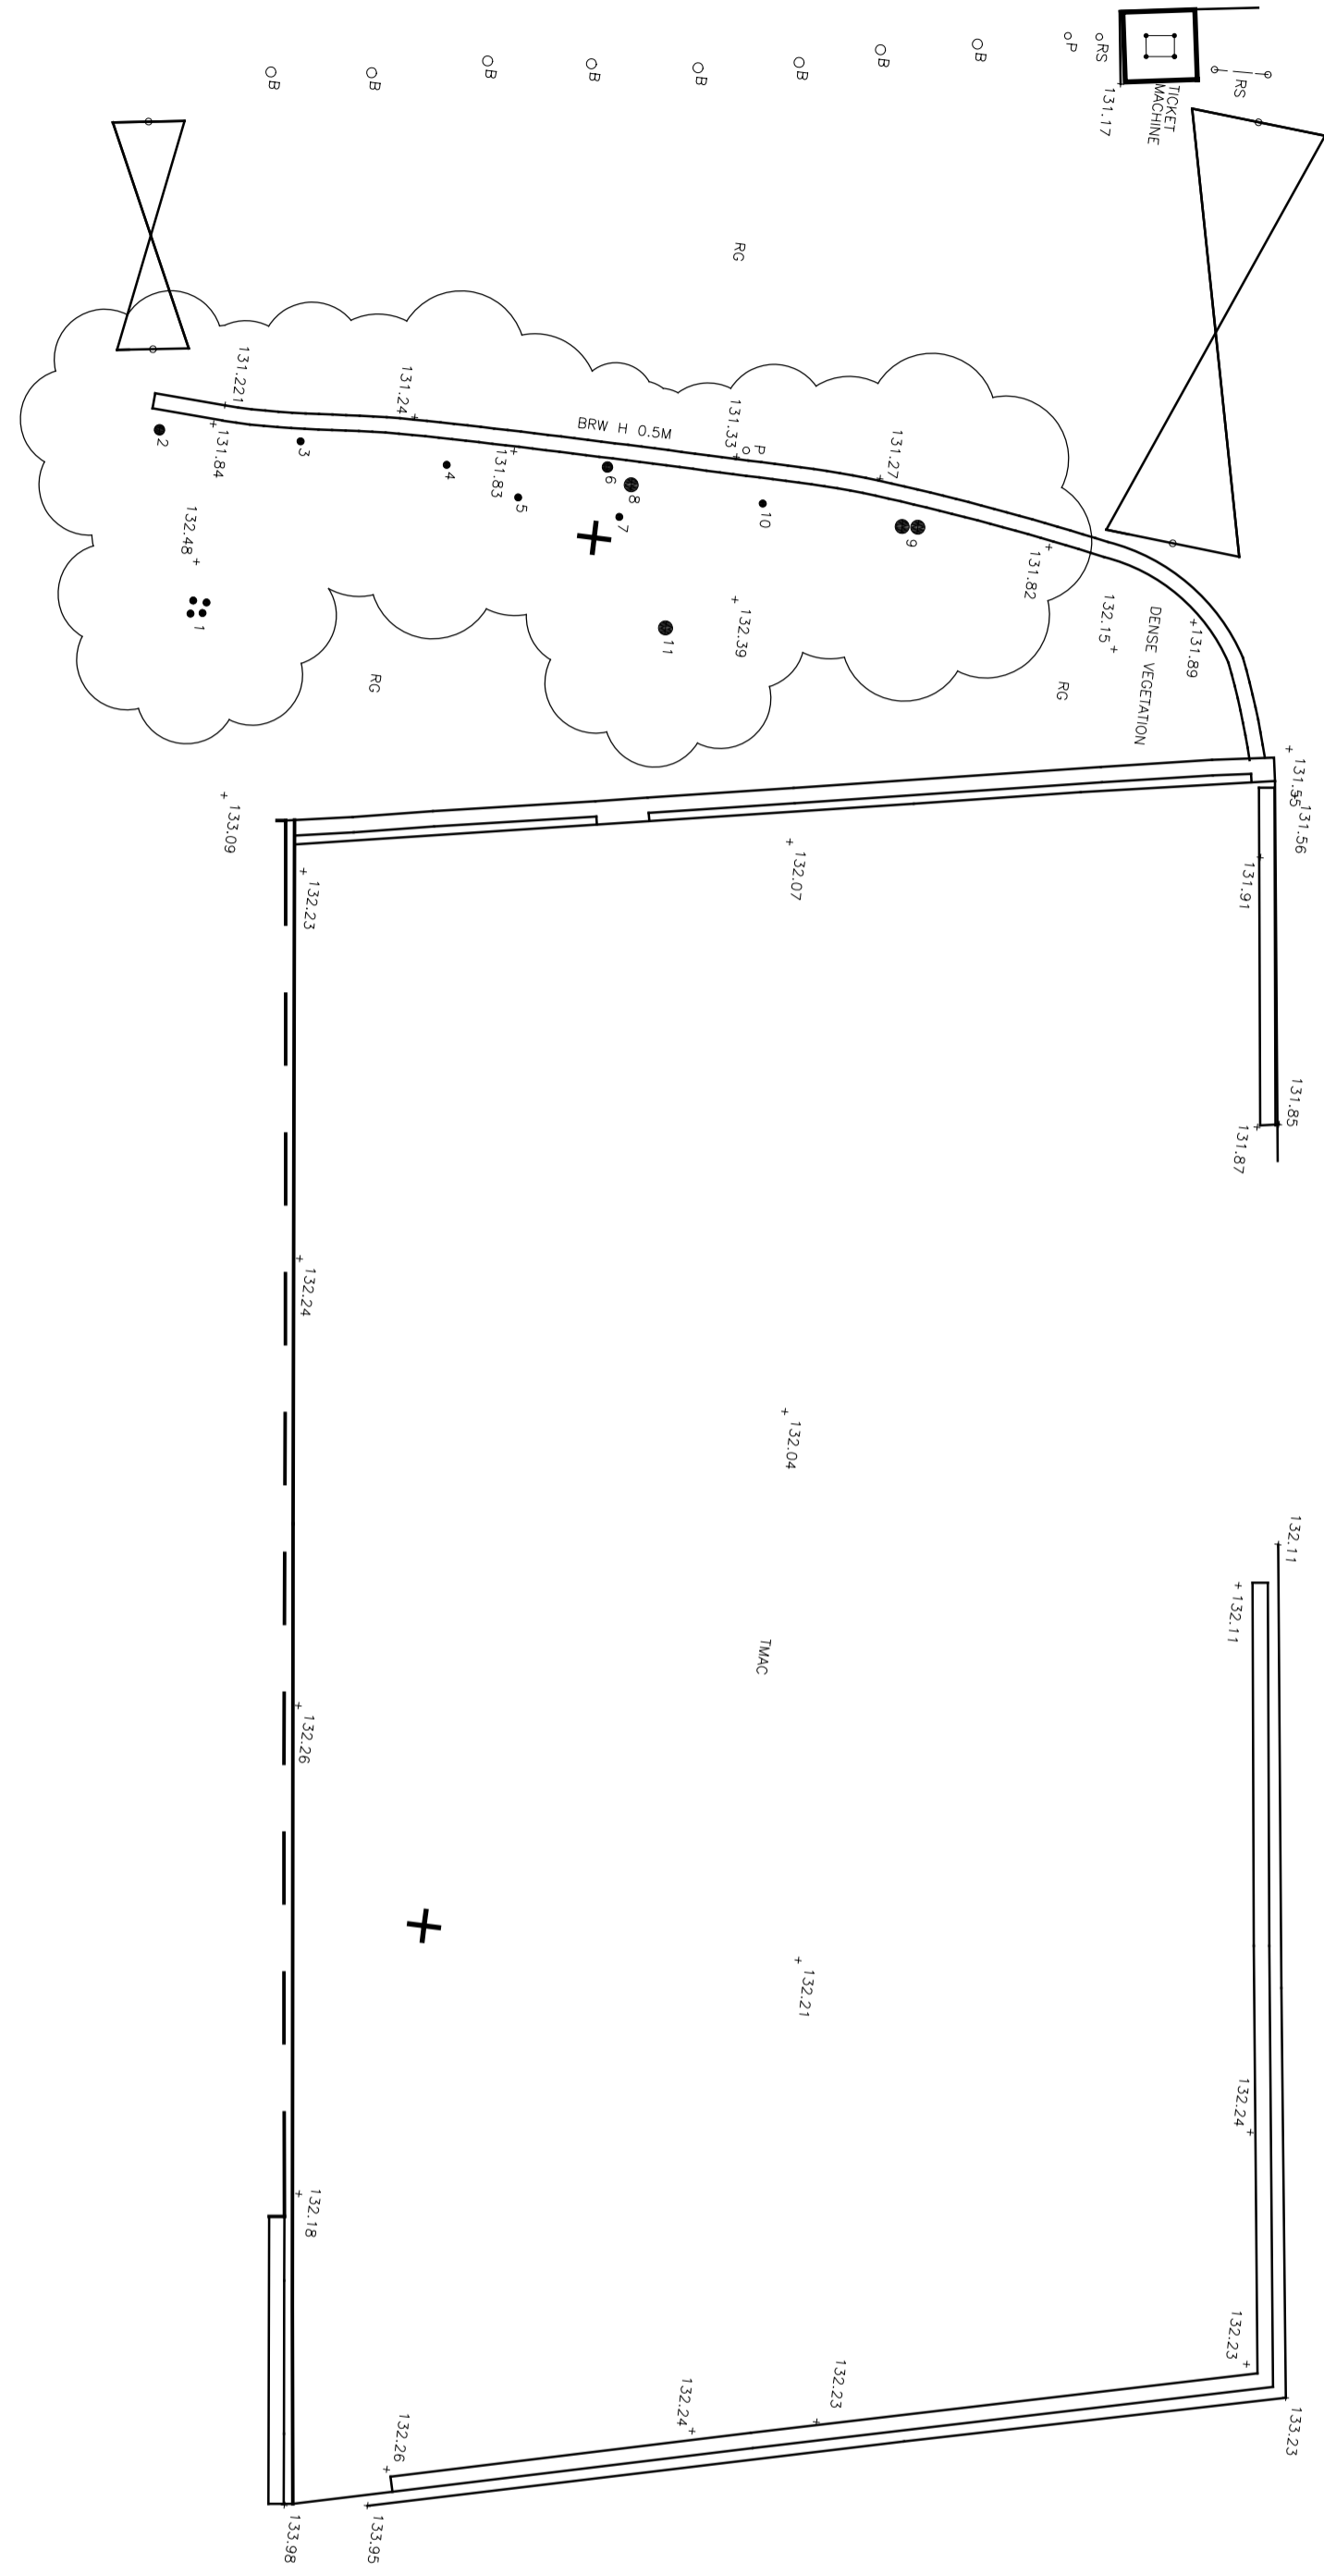

PROPOSED DESIGN FOR TWO HOUSES BESIDE JACK STRAWS CASTLE.  
SITE PLANS.

SITE PLAN  
( AS EXISTING )  
SCALE 1:100

SITE PLAN  
( SHOWING PROPOSED  
LOCATION FOR NEW BUILD )  
FOR SITE LAYOUT REFER TO LANDSCAPE DESIGNERS DRAWINGS  
SCALE 1:100

1 : 100 @ A1

REVISIONS:  
REV A - LOCATION PLAN REMOVED FROM DRAWING - 23-03-2017  
REV B - DRAWING UPDATED TO NEW HOUSE PLANS - 10-03-2020

QUINLAN TERRY ARCHITECTS LLP  
OLD EXCHANGE,  
HIGH STREET, DEDHAM,  
ESSEX, CO7 6HA

16TH MARCH 2017

DRAWING No:- 1370 / 5 'B'

SCALE:- 1:100 @ A1

SITE PLANS