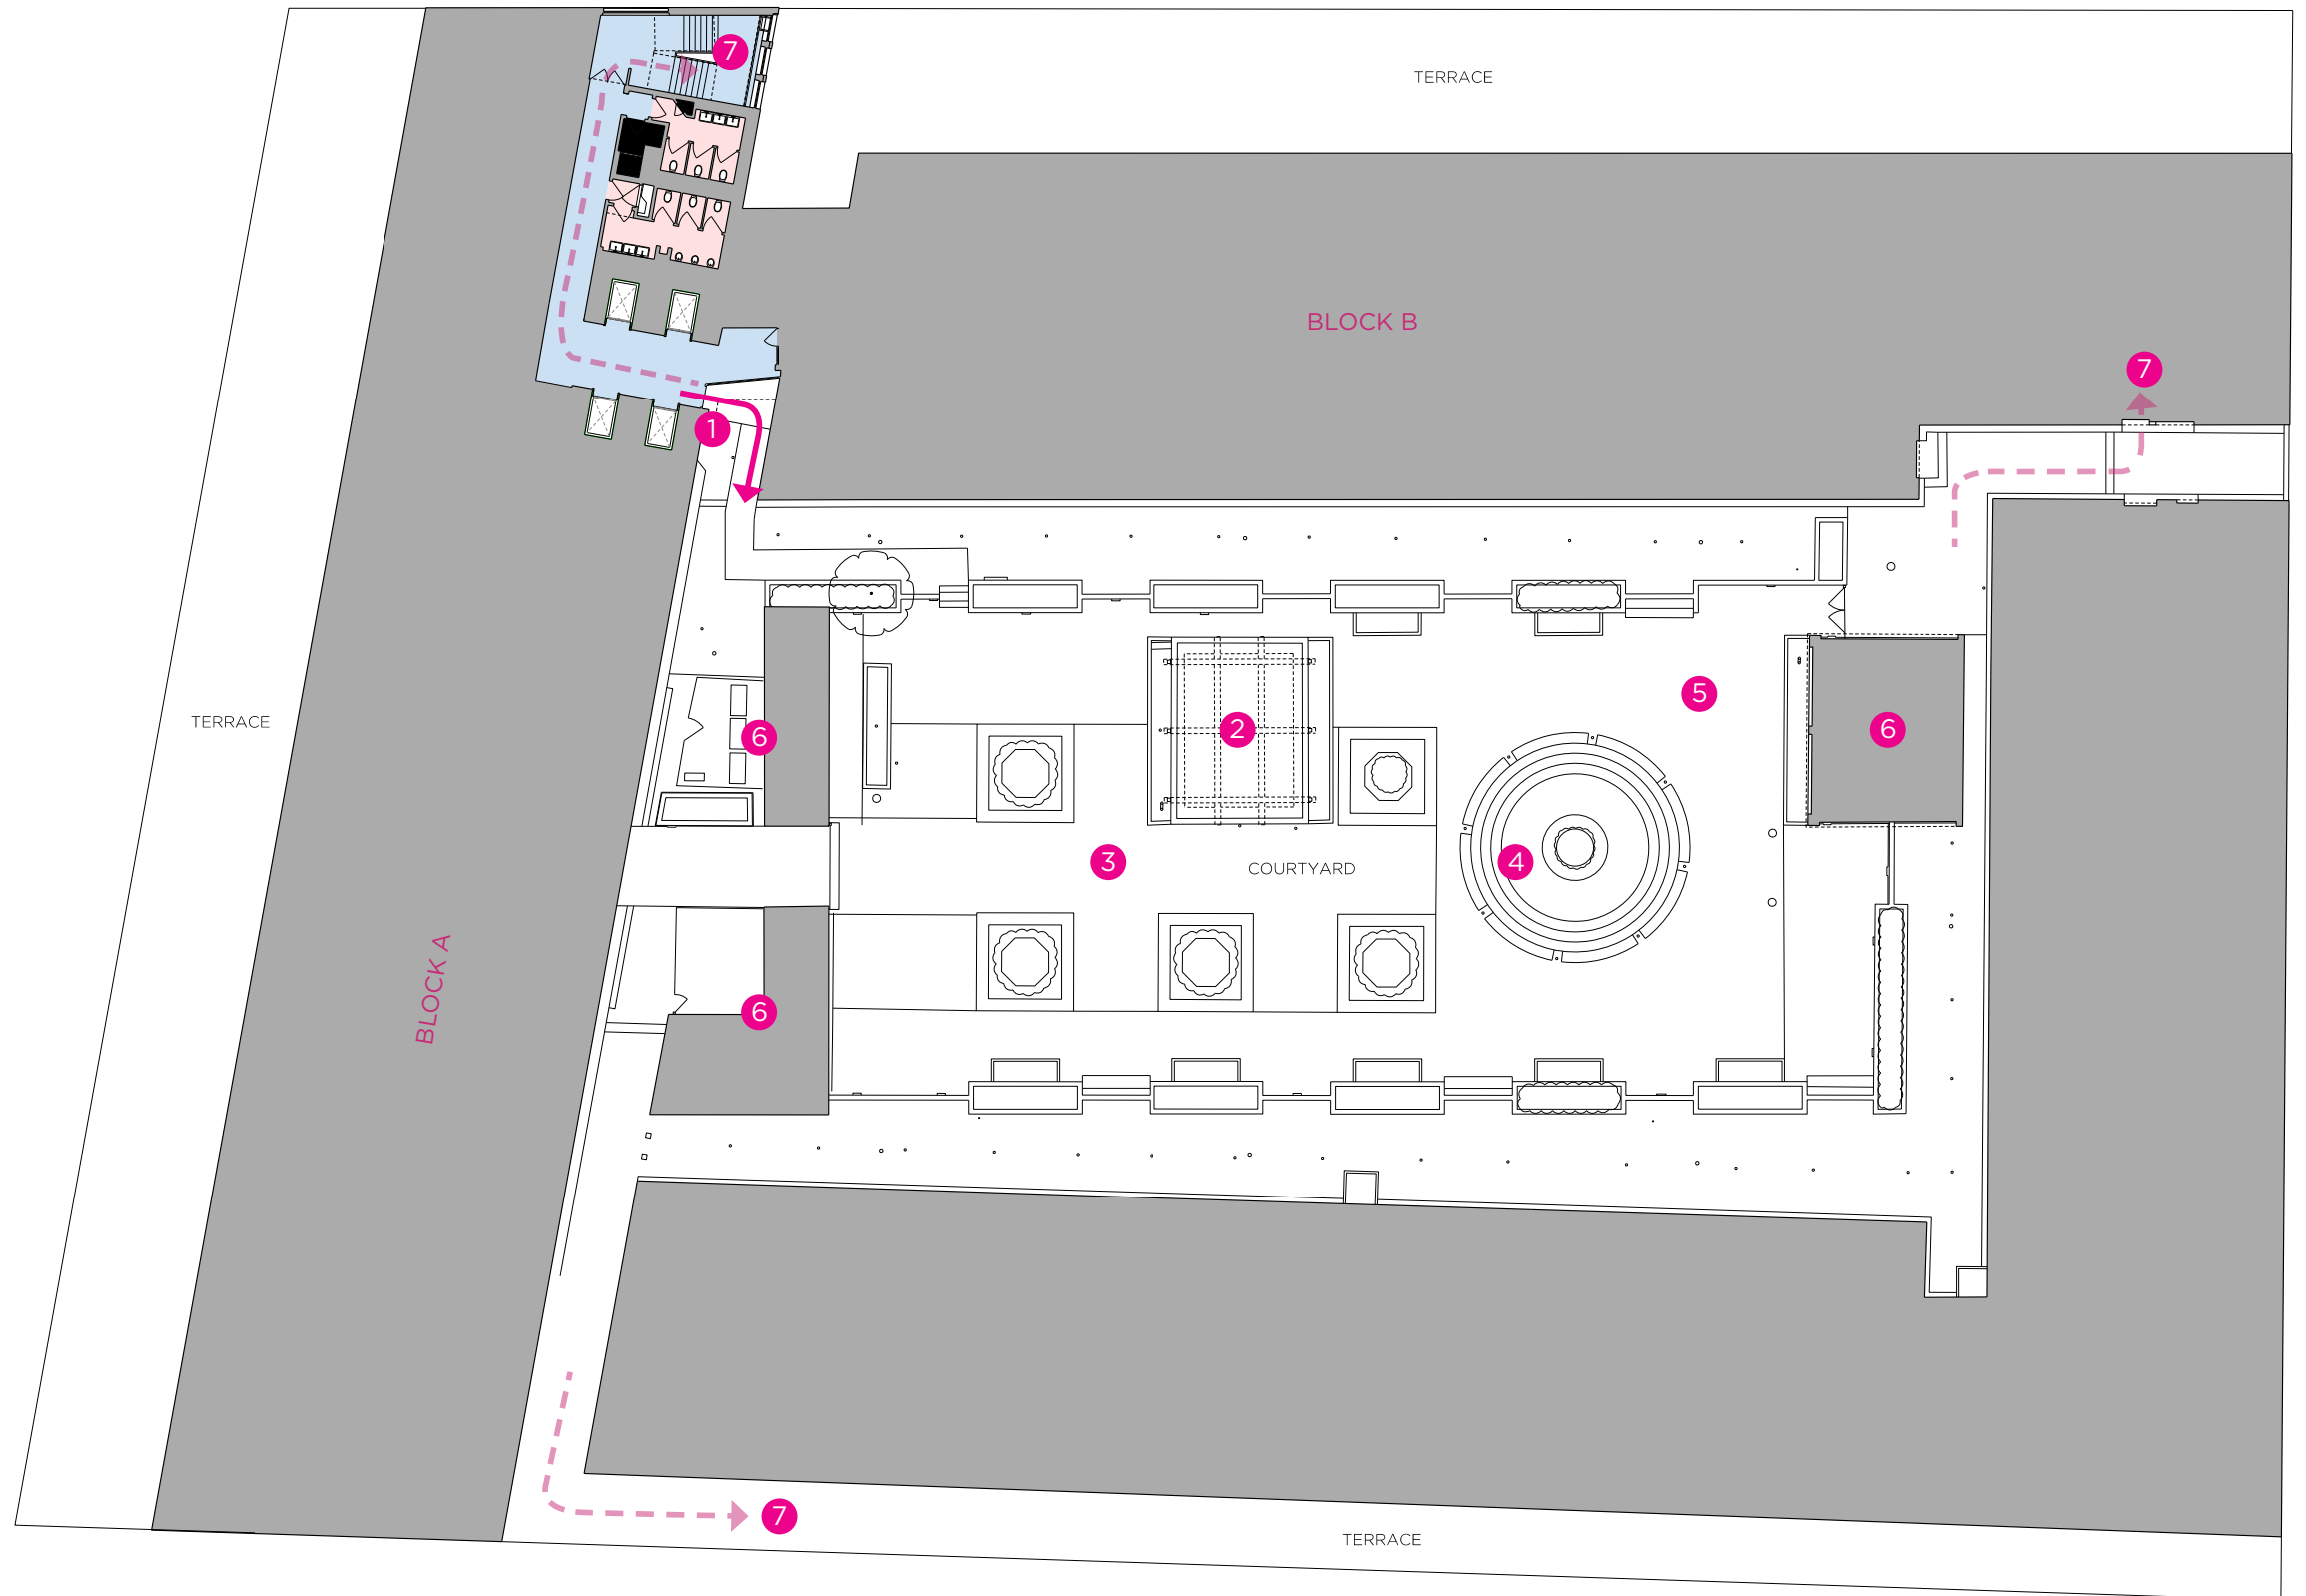

3.0 COURTYARD
3.02 EXISTING COURTYARD PLAN

- Key
- 01 Courtyard entrance
 - 02 Void to basement
 - 03 Decking
 - 04 Brick raised platform
 - 05 Artificial grass
 - 06 Plant
 - 07 Fire exits

Existing first floor plan showing courtyard layout