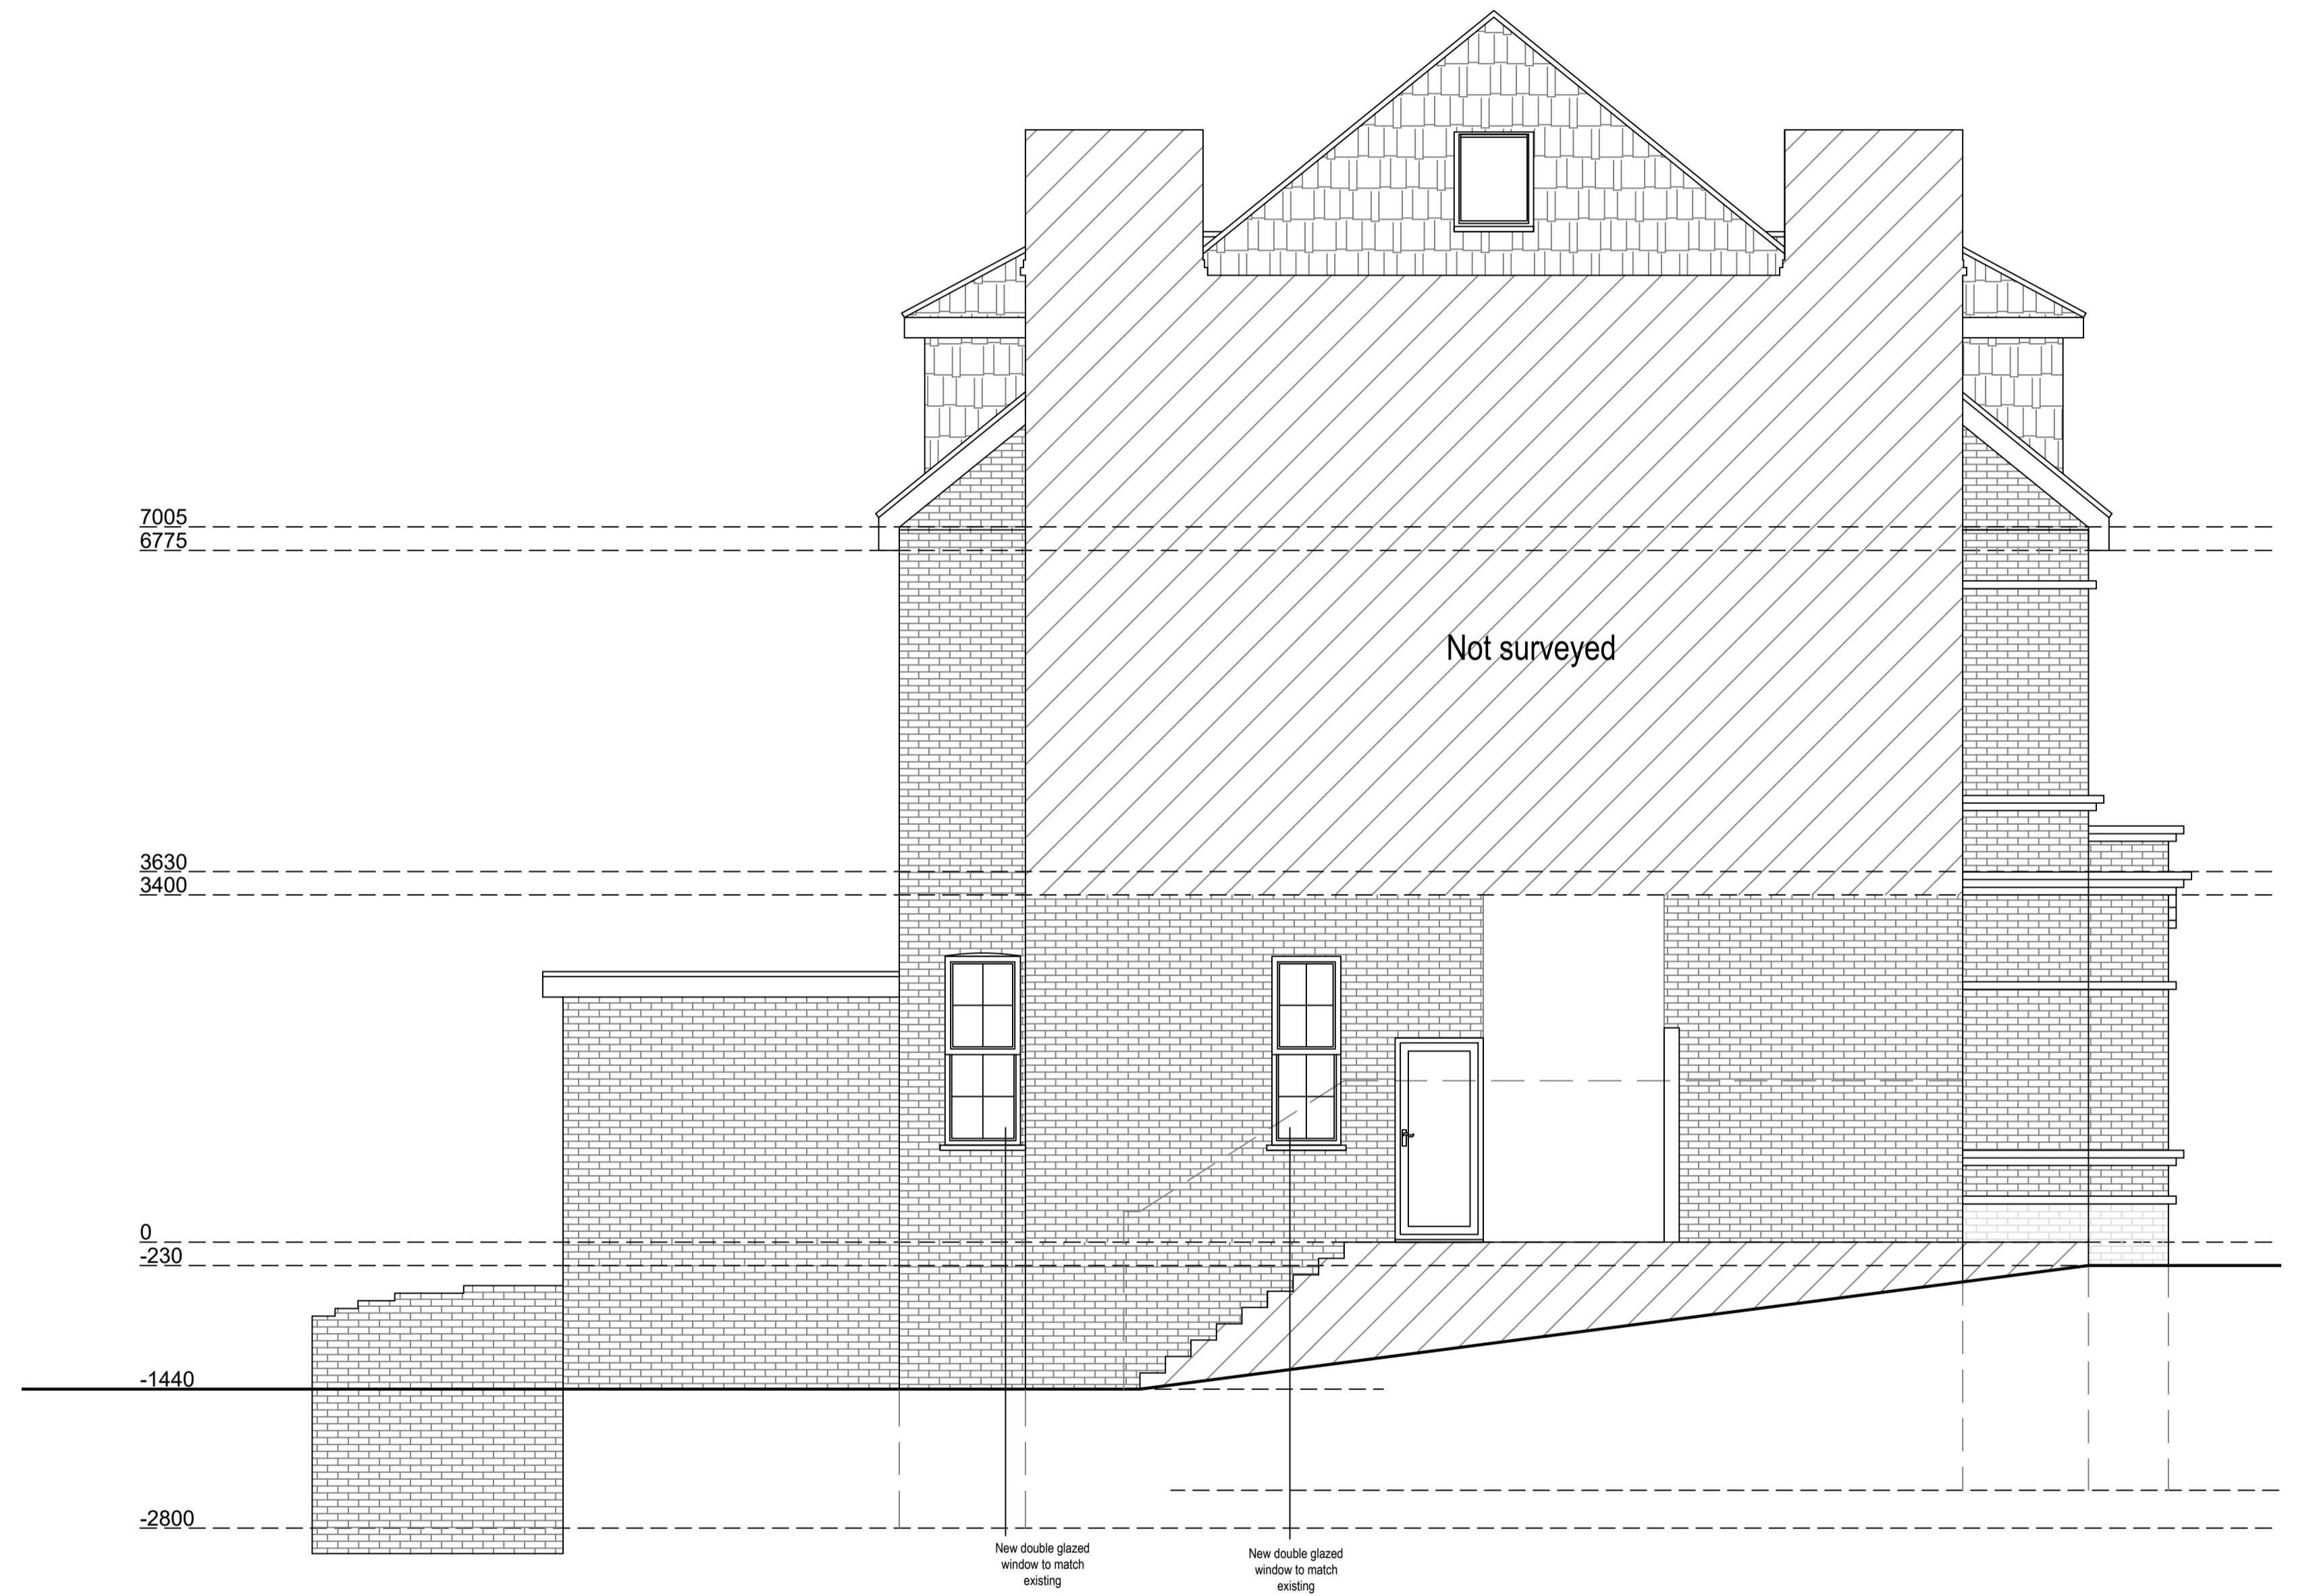

Proposed North Elevation
Scale 1:50

Proposed East Elevation
Scale 1:50

Arkiplan

74 Cardiff Road, CF15 7QE • Enquiries@ArkiPlan.co.uk

Site	Maisonette Lower Ground Floor Left and Ground Floor Front Left, 117 Broadhurst Gardens, LONDON NW6 3BJ	Date	28.03.2022
		Sheet	21-2028 D06 Rev 1
		Job	Replacement of windows & patio doors
		Scale	As Shown@A1
		Title	As Shown