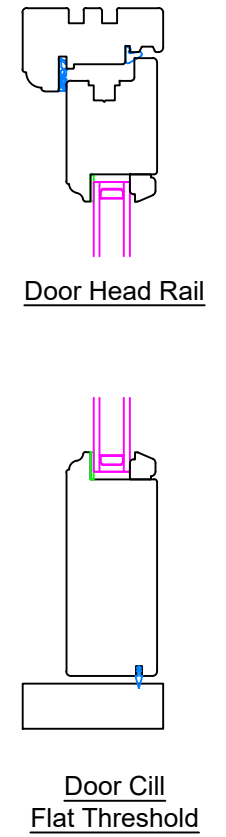

VERTICAL VIEW
THROUGH PILASTER
Scale 1:5

VERTICAL VIEW
THROUGH WINDOW
Scale 1:5

VERTICAL VIEW
THROUGH BI-FOLD
DOOR
Scale 1:5

VERTICAL VIEW THROUGH
REPLACEMENT FRENCH
DOOR & SIDE SCREEN
Scale 1:5

VERTICAL VIEW THROUGH
INTERNAL FRENCH DOOR
Scale 1:5

REVISION	DATE	COMMENT

client 4 Hampstead Square London, NW3 1AB		
Drawing: Detail Section		
scale: 1:5 @A3	dwg: 12423 /05	rev: -
date: March '22		

David Salisbury

Bennett Road,
Isleport Business Park,
Highbridge, Somerset, TA9 4PW
Tel: 01278-764400 Fax:
01278-764422