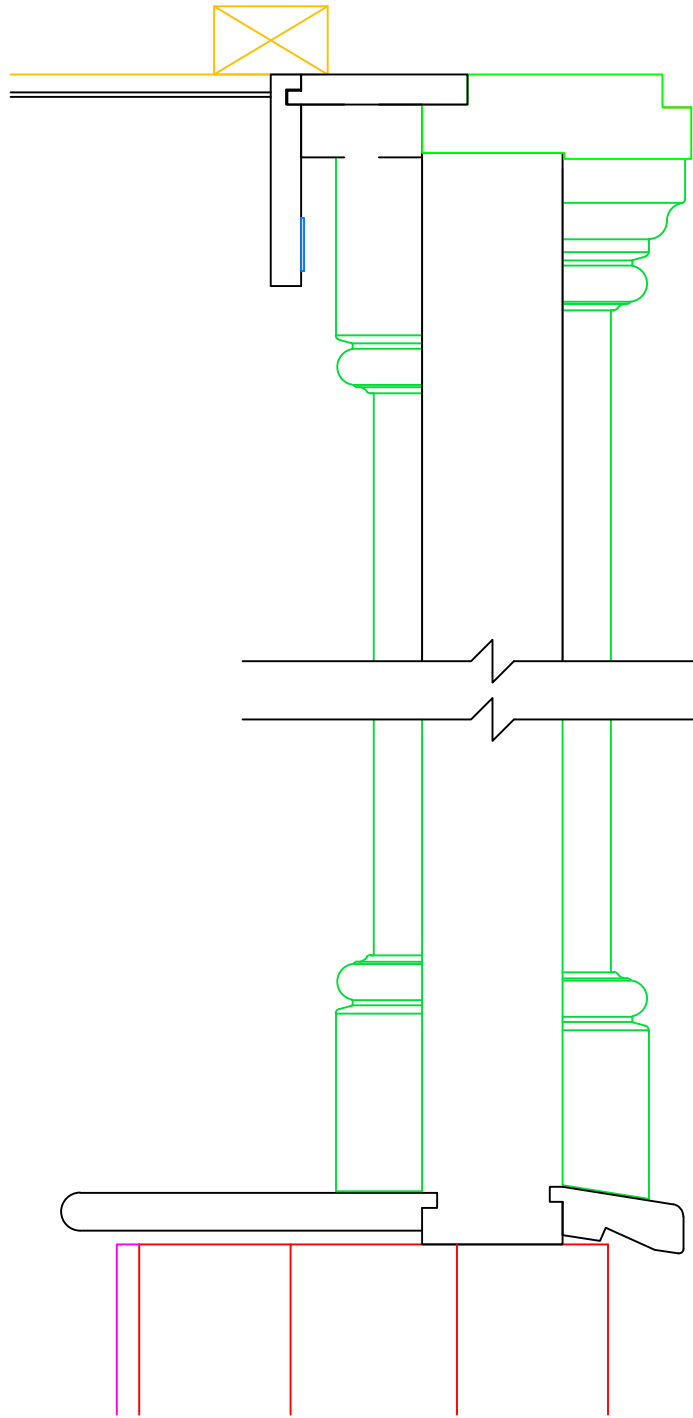

VERTICAL VIEW
THROUGH PILASTER
Scale 1:5

VERTICAL VIEW
THROUGH WINDOW
Scale 1:5

VERTICAL VIEW
THROUGH BI-FOLD
DOOR
Scale 1:5

VERTICAL VIEW THROUGH
REPLACEMENT FRENCH
DOOR & SIDE SCREEN
Scale 1:5

VERTICAL VIEW THROUGH
INTERNAL FRENCH DOOR
Scale 1:5

REVISION	DATE	COMMENT

client 4 Hampstead Square London, NW3 1AB		
Drawing: Detail Section		
scale: 1:5 @A3	dwg: 12423 /05	rev: -
date: March '22		

David Salisbury

Bennett Road,
Isleport Business Park,
Highbridge, Somerset, TA9 4PW
Tel: 01278-764400 Fax:
01278-764422