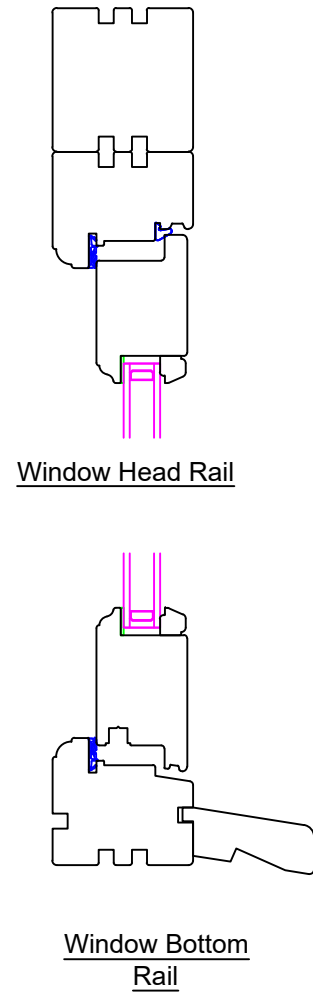

VERTICAL VIEW
THROUGH PILASTER
Scale 1:5

VERTICAL VIEW
THROUGH WINDOW
Scale 1:5

VERTICAL VIEW
THROUGH BI-FOLD
DOOR
Scale 1:5

VERTICAL VIEW THROUGH
REPLACEMENT FRENCH
DOOR & SIDE SCREEN
Scale 1:5

VERTICAL VIEW THROUGH
INTERNAL FRENCH DOOR
Scale 1:5

REVISION	DATE	COMMENT

client 4 Hampstead Square London, NW3 1AB		
Drawing: Detail Section		
scale: 1:5 @A3	dwg: 12423 /05	rev: -
date: March '22		

David Salisbury

Bennett Road,
Isleport Business Park,
Highbridge, Somerset, TA9 4PW
Tel: 01278-764400 Fax:
01278-764422