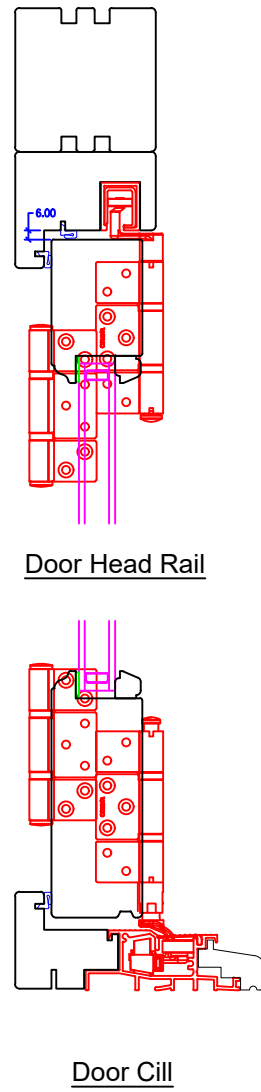

VERTICAL VIEW
THROUGH PILASTER
Scale 1:5

VERTICAL VIEW
THROUGH WINDOW
Scale 1:5

VERTICAL VIEW
THROUGH BI-FOLD
DOOR
Scale 1:5

VERTICAL VIEW THROUGH
REPLACEMENT FRENCH
DOOR & SIDE SCREEN
Scale 1:5

VERTICAL VIEW THROUGH
INTERNAL FRENCH DOOR
Scale 1:5

REVISION	DATE	COMMENT

client 4 Hampstead Square London, NW3 1AB		
Drawing: Detail Section		
scale: 1:5 @A3	dwg: 12423 /05	rev: -
date: March '22		

David Salisbury

Bennett Road,
Isleport Business Park,
Highbridge, Somerset, TA9 4PW
Tel: 01278-764400 Fax:
01278-764422