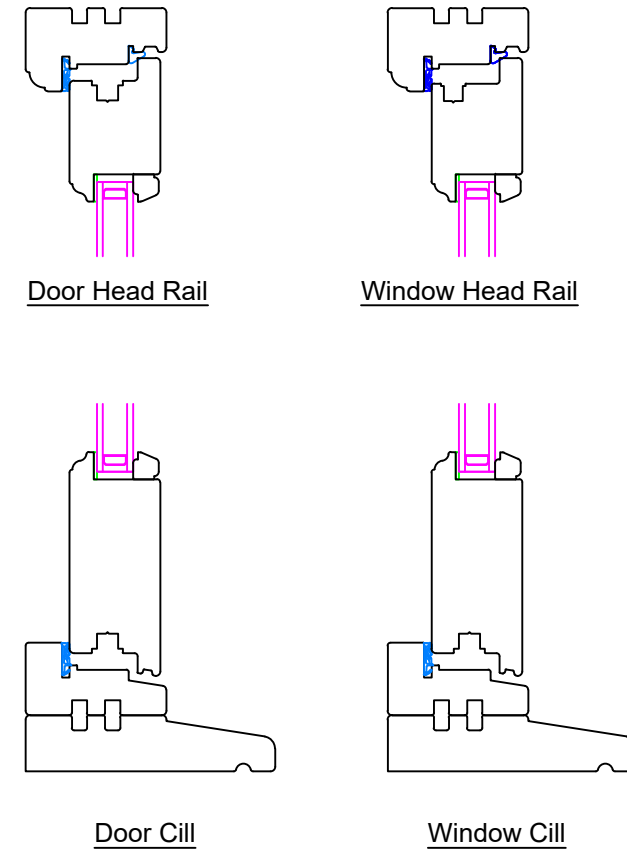

VERTICAL VIEW
THROUGH PILASTER
Scale 1:5

VERTICAL VIEW
THROUGH WINDOW
Scale 1:5

VERTICAL VIEW
THROUGH BI-FOLD
DOOR
Scale 1:5

VERTICAL VIEW THROUGH
REPLACEMENT FRENCH
DOOR & SIDE SCREEN
Scale 1:5

VERTICAL VIEW THROUGH
INTERNAL FRENCH DOOR
Scale 1:5

REVISION	DATE	COMMENT

client 4 Hampstead Square London, NW3 1AB		
Drawing: Detail Section		
scale: 1:5 @A3	dwg: 12423 /05	rev: -
date: March '22		

David Salisbury

Bennett Road,
Isleport Business Park,
Highbridge, Somerset, TA9 4PW
Tel: 01278-764400 Fax:
01278-764422