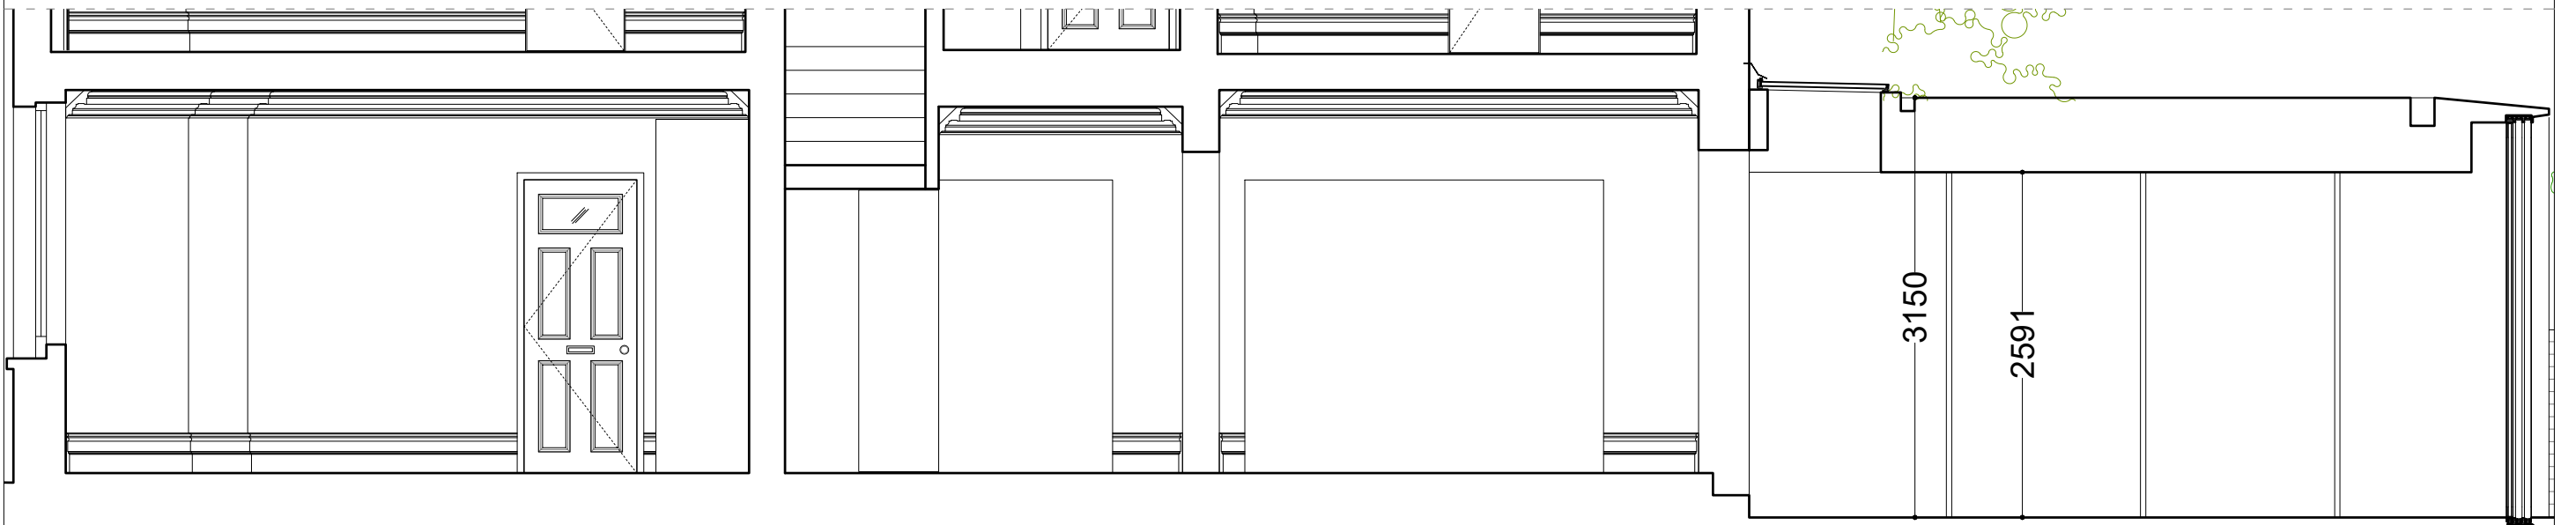

PROPOSED SECTION 01 - DETAIL01

SCALE 1:50

PROPOSED SECTION 03 - DETAIL02

SCALE 1:50

LBMV architects

Luigi Montefusco Ltd
72 Haverstock Hill
NW3 2BE London
M+44 (0) 7837344073
T+44 (0) 207 483 3880

DRAWINGS STATUS
PLANNING PERMISSION

PROJECT TITLE
REAR EXTENSION

DATE
06.02.2018

SCALE
1:50@A3

DRAWING TITLE
PROPOSED SECTIONS -
DETAILS

12 Lyndhurst Gardens
NW3 5NR

JOB NO
0066

DRAWING NO
A2010

LEGEND