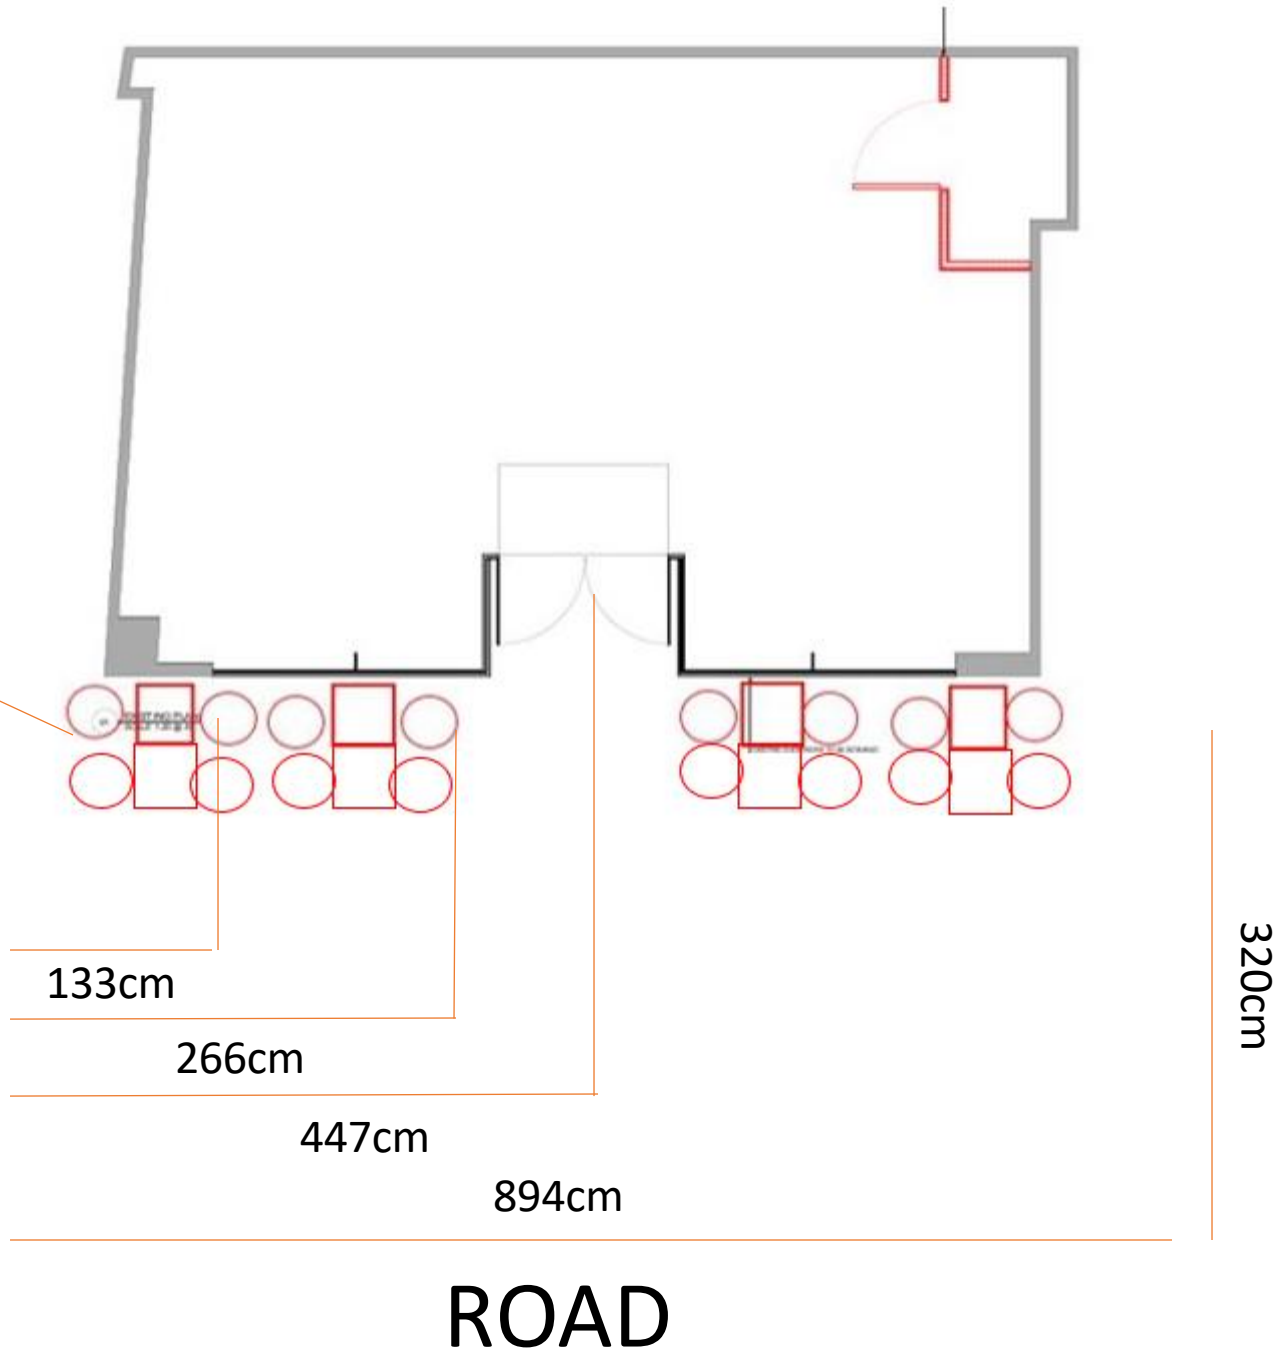

Table 55cm
Chairs 39cm

Chair, outdoor
Seat/ Back:
Solid acacia, Acrylic stain

Leg/ Seat rail/ Support:
Steel, Polyester powder coating

Feet:
Polypropylene plastic

Table, outdoor
Table top:
Solid acacia, Acrylic stain

Leg/ Rail/ Support:
Steel, Polyester powder coating

Feet:
Polypropylene plastic

ROAD