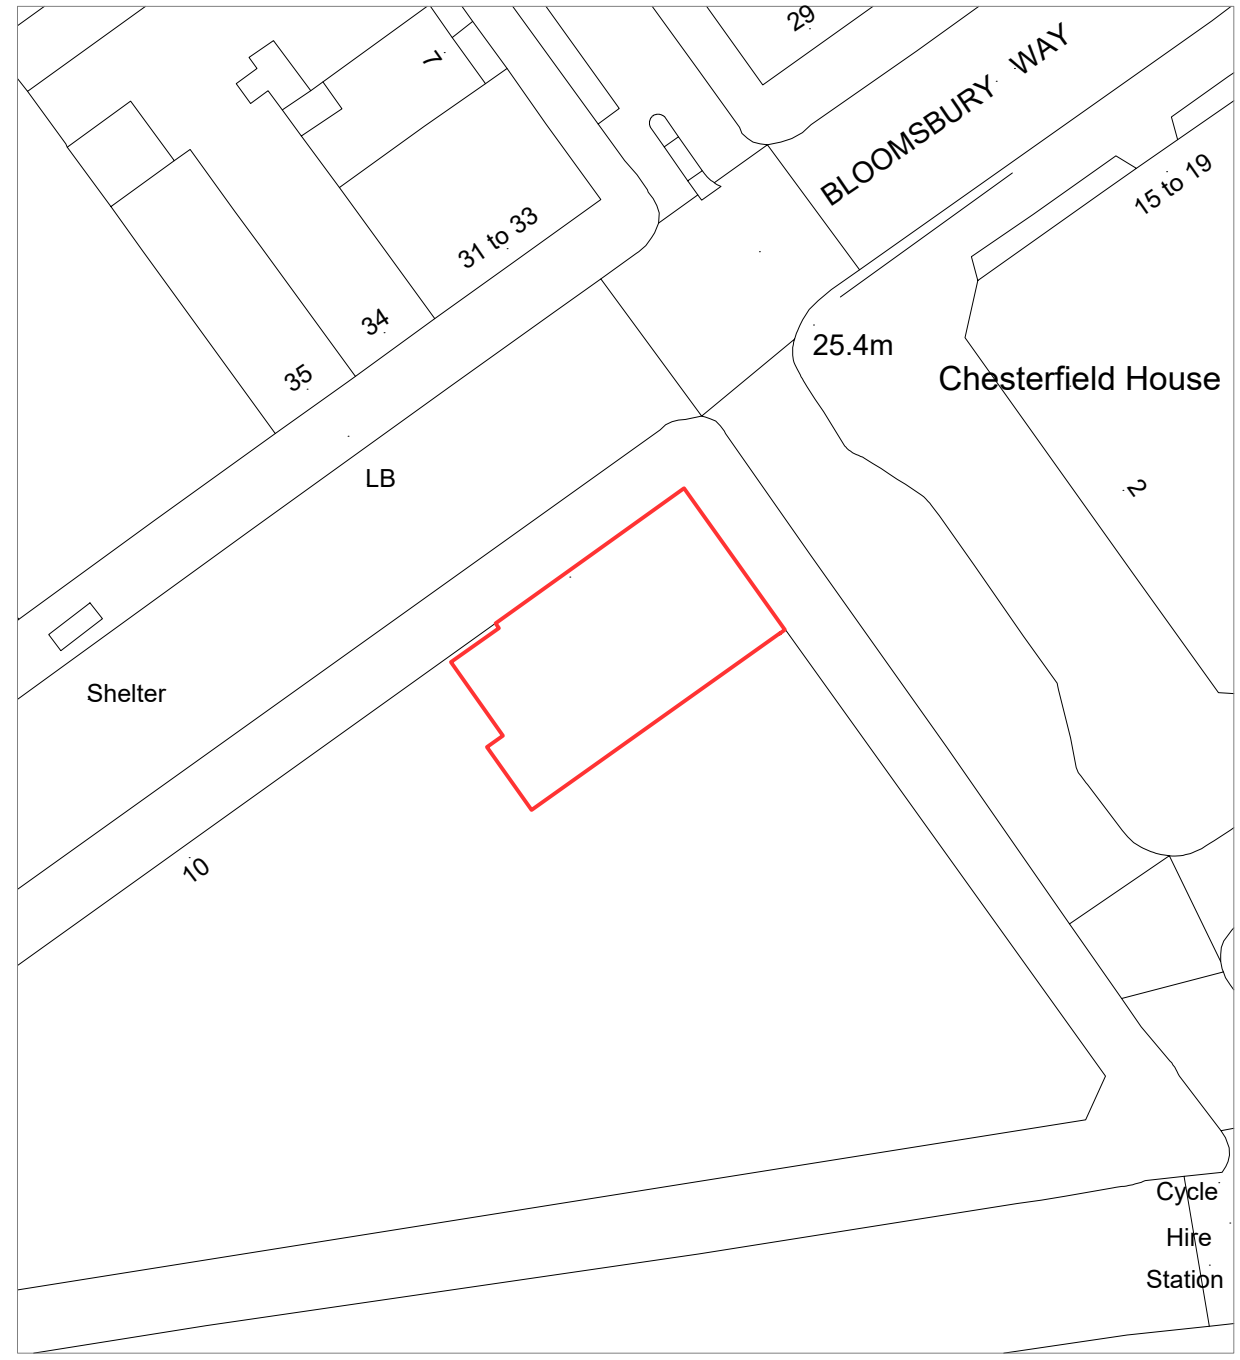

©Crown Copyright and database rights 2020 OS Licence no. 100019980

**SITE LOCATION**

Scale: 1/1250

**BLOCK PLAN**

Scale: 1/500

C:\Users\rifat\Downloads\PDF Images\4 Site Location and Block Plan\1434731.png

GENERAL NOTES:

10 Bloomsbury Way, WC1A 2SL

DRAWING DATE  
24.11.20

TOTAL AREA  
180 sqm

Site Location and Block Plan

SCALE: 1:100 @A3

SHEET: 1

DRAWN BY: OZ