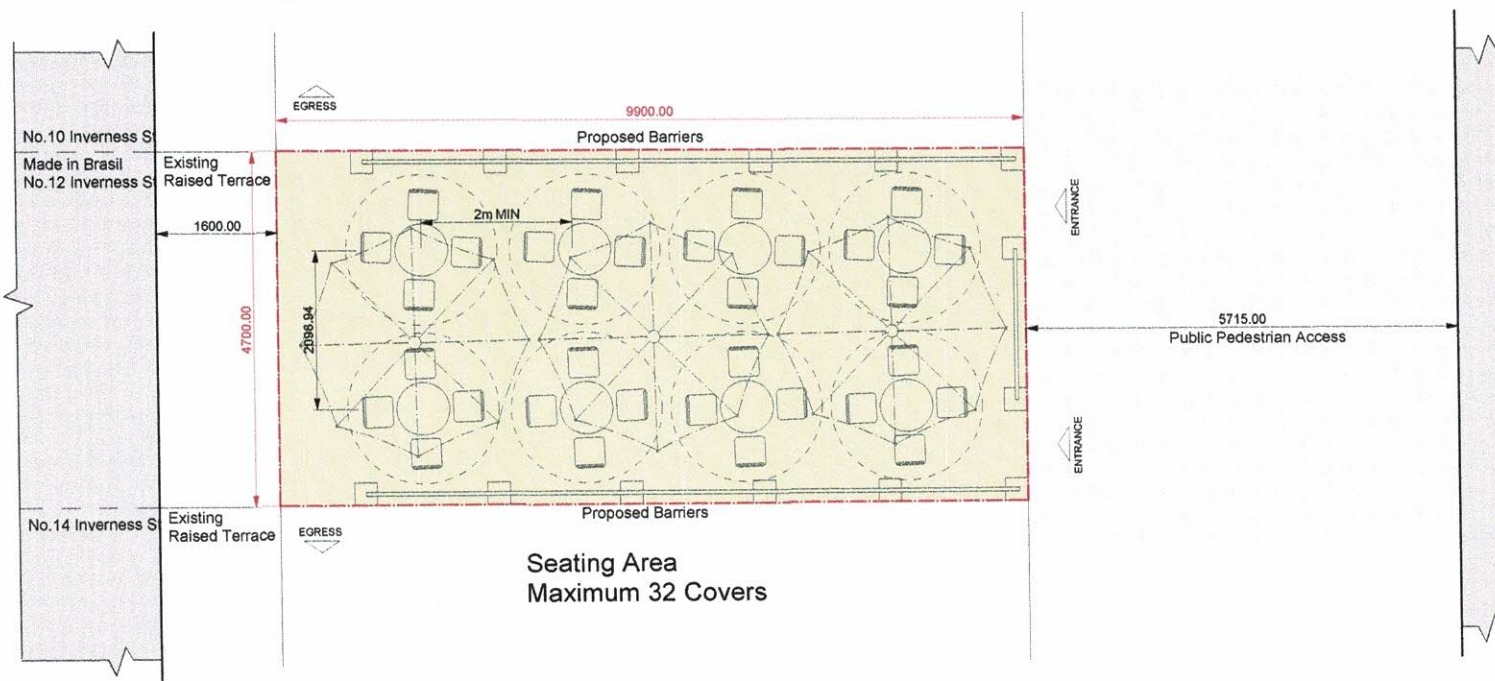

12, Inverness Street
Inverness Street Made in Brasil

LEGEND:

DRN: DAE	DWG NO: 1011 REV 01	PROJECT REF: INVERNESS STREET NO.02-N024
CKD:	DATE: 12/08/20	DWG TITLE: PROPOSED TABLE ENCLOSURE GENERAL ARRANGEMENT