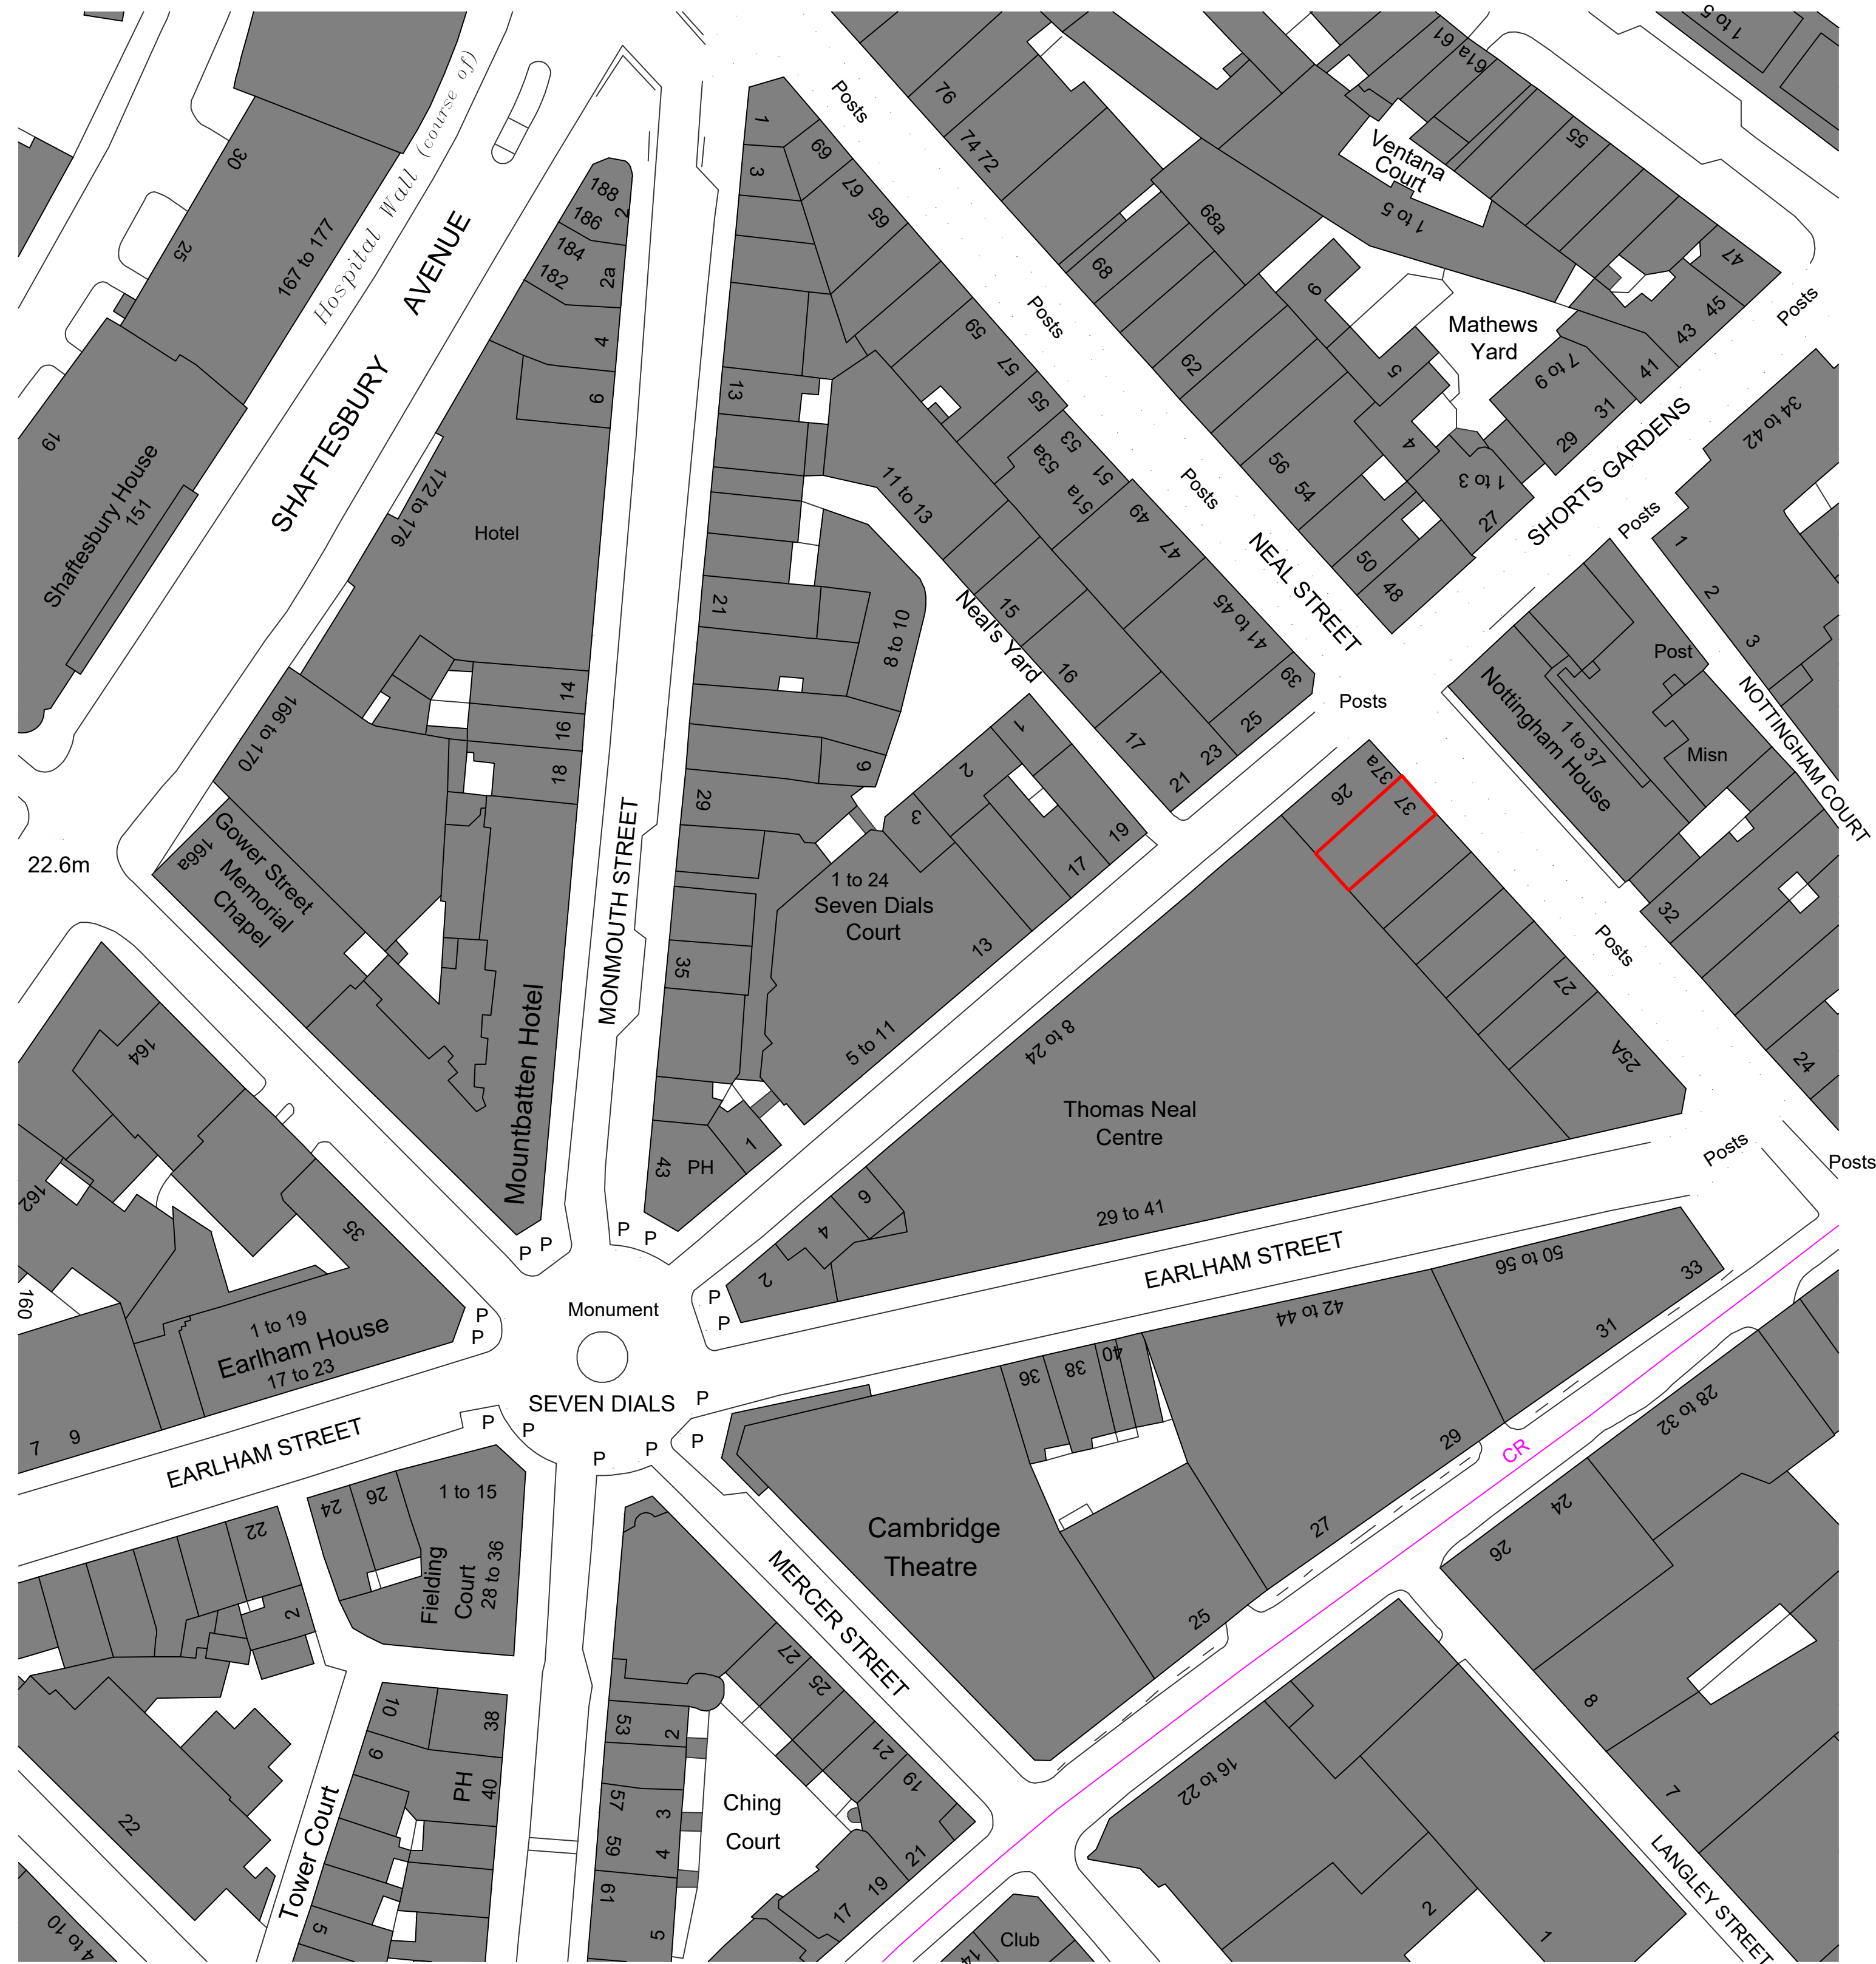

Ordnance Survey, (c) Crown Copyright 2022. All rights reserved. Licence number 10002432

Block Plan [1:500]

All dimensions are given for indicative purposes only.
All measurements should be checked on site prior to commencement and manufacturing.
If in doubt - ASK
This drawing remains the copyright property of Turner & Co Ltd and must not be reproduced without written consent

Rev	Date	Details	Drawn
---	07.03.22	---	JH

Rev	Date	Details	Drawn

Client:
The Hook

Project Title:
37 Neal Street, London, WC2H 9PR

Drawing Title:
OS and Block Plans

PLANNING DRAWING