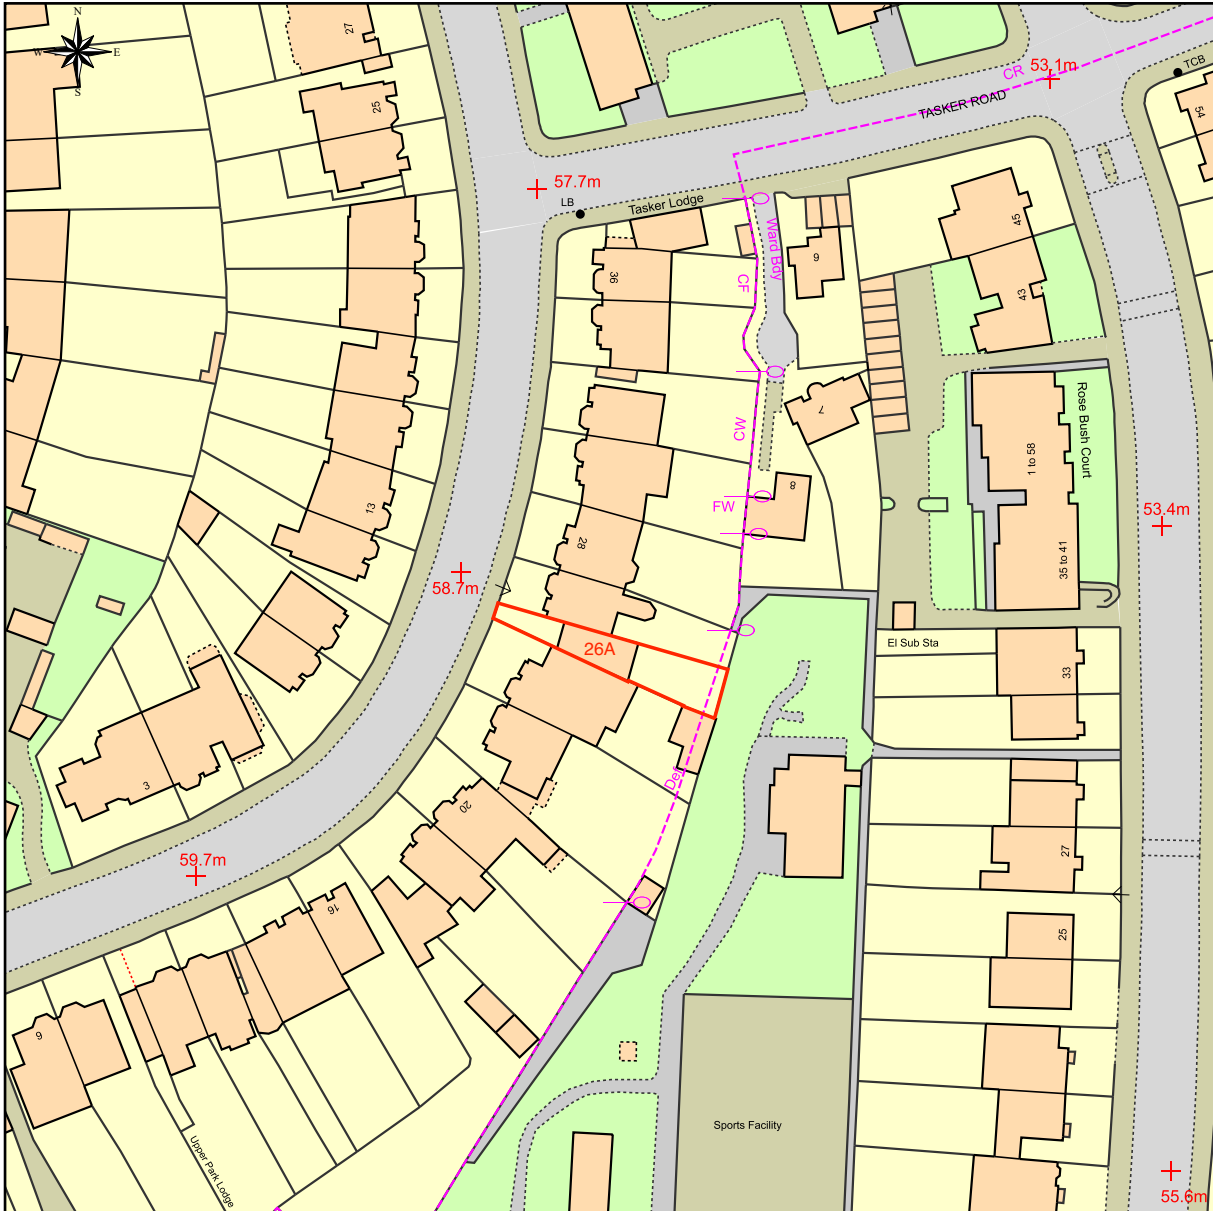

# Location Plan of NW3 2UT

This Plan includes the following Licensed Data: OS MasterMap Colour PDF Location Plan by the Ordnance Survey National Geographic Database and incorporating surveyed revision available at the date of production. Reproduction in whole or in part is prohibited without the prior permission of Ordnance Survey. The representation of a road, track or path is no evidence of a right of way. The representation of features, as lines is no evidence of a property boundary. © Crown copyright and database rights, 2022. Ordnance Survey 0100031673

0m 20m 40m 60m 80m 100m

Scale: 1:1250, paper size: A4