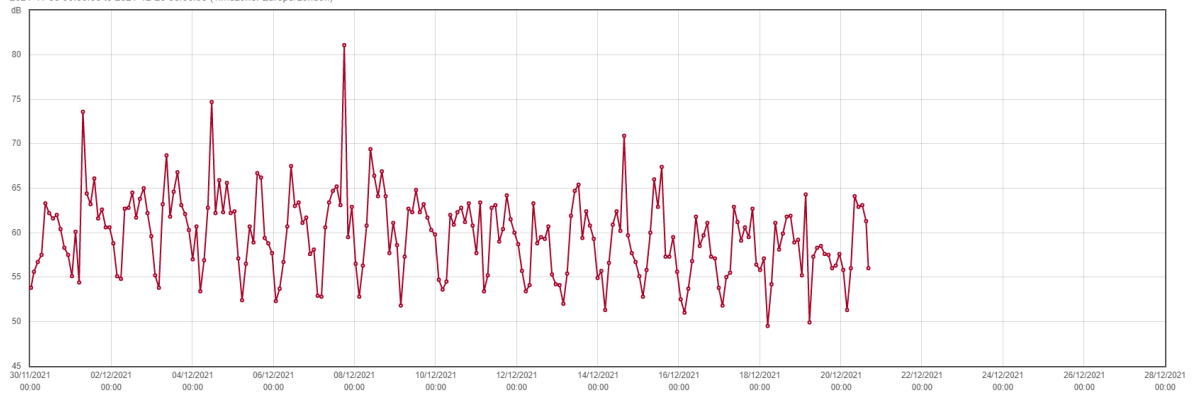

Shorts Gardens WC2H 9BX/Shorts Gardens South/Guardian-3393932

■ Profile LAeq (dB)

Noise Profile