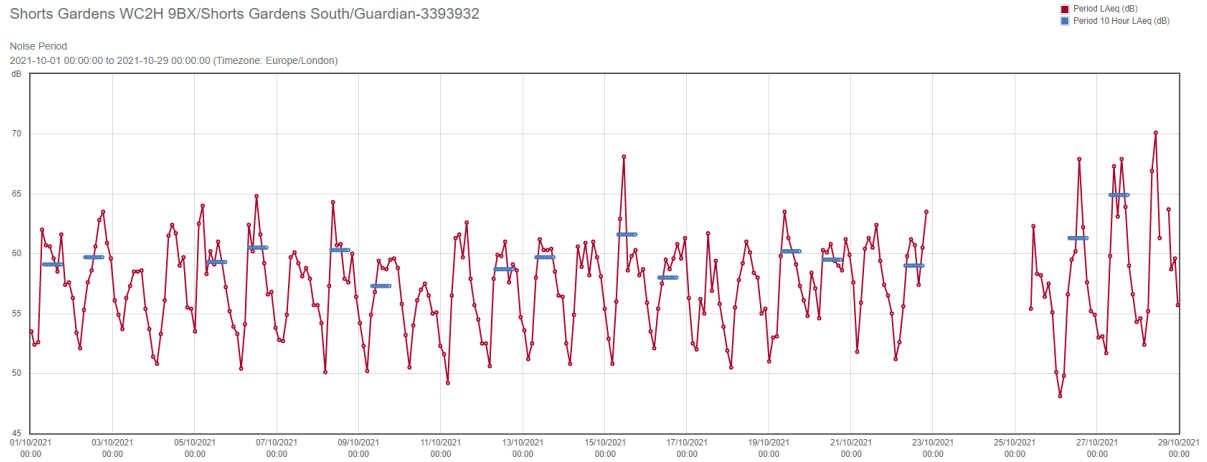

Shorts Gardens South Monthly Oct

Shorts Gardens WC2H 9BX/Shorts Gardens South/Guardian-3393932