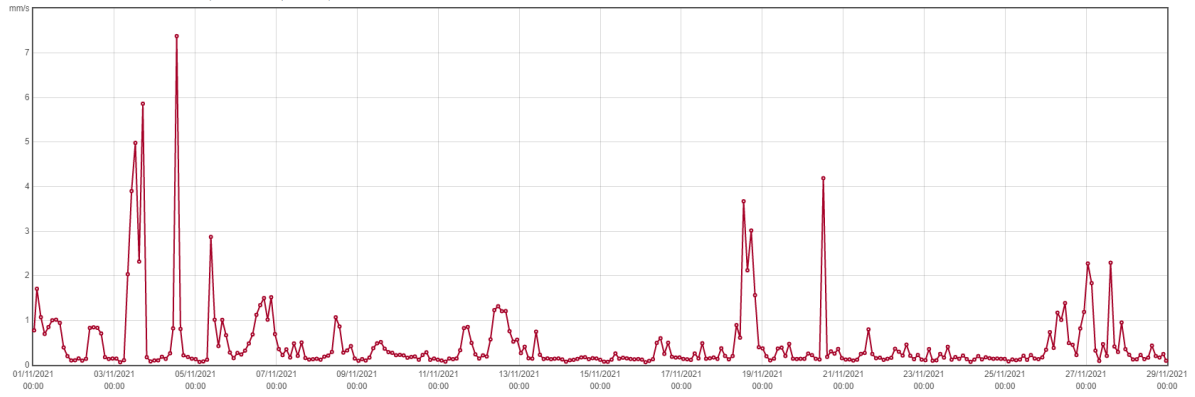

# Shorts Gardens South Monthly Nov

Shorts Gardens WC2H 9BX/Shorts Gardens South/Guardian-3393932

Shorts Gardens WC2H 9BX/Shorts Gardens South/Guardian-3393932

Shorts Gardens WC2H 9BX/Shorts Gardens South/Guardian-3393932

# Shorts Gardens South Monthly Nov

Shorts Gardens WC2H 9BX/Shorts Gardens South/Guardian-3393932

■ Peak Particle Velocity (mm/s)

Vibration  
2021-11-01 00:00:00 to 2021-11-29 00:00:00 (Timezone: Europe/London)