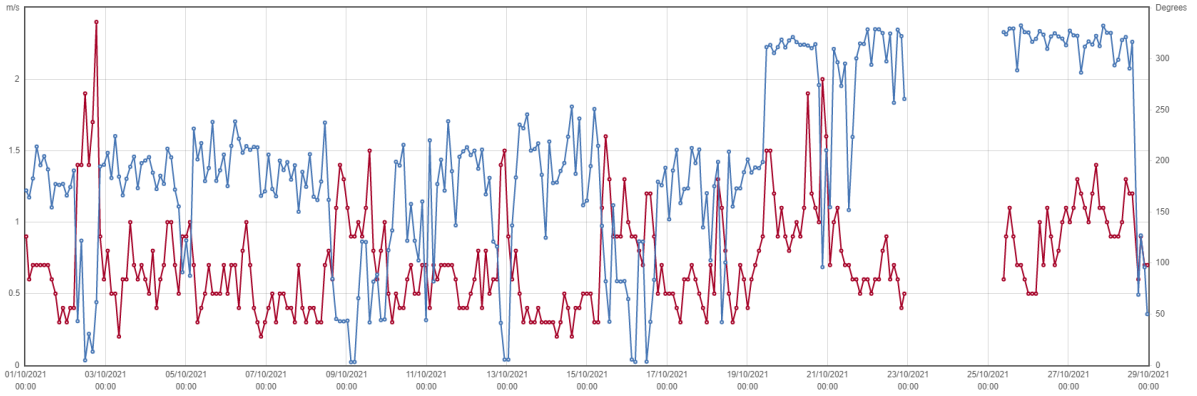

Shorts Gardens WC2H 9BX/Shorts Gardens South/Guardian-3393932

■ Wind Speed (m/s)
■ Wind Direction (Degrees)

Wind