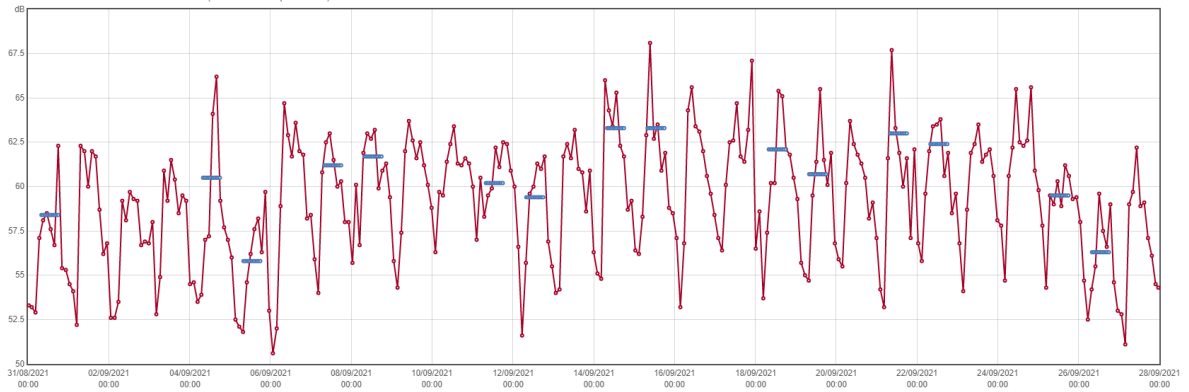

Shorts Gardens South Monthly Sept

Shorts Gardens WC2H 9BX/Shorts Gardens South/Guardian-3393932

■ Period LAeq (dB)
■ Period 10 Hour LAeq (dB)

Noise Period