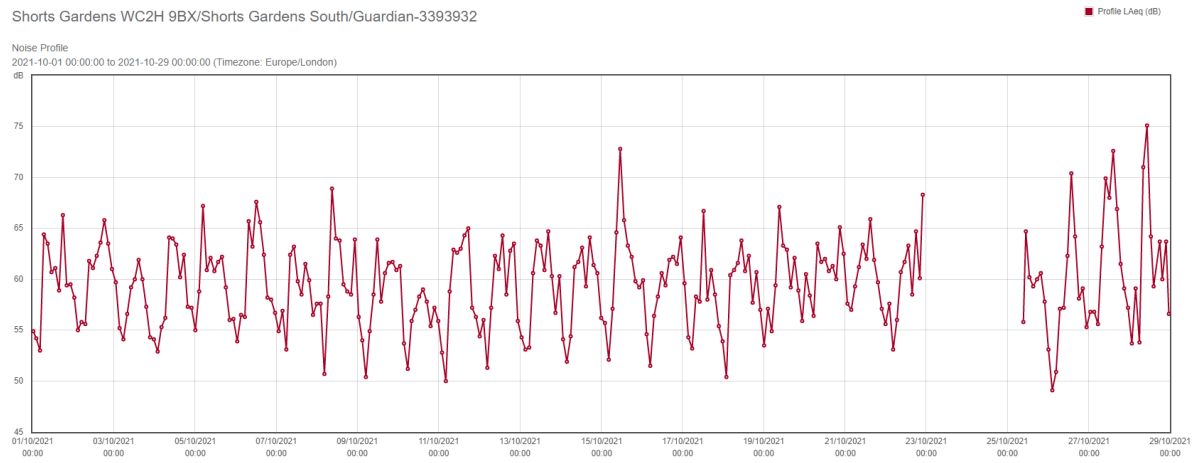

Shorts Gardens WC2H 9BX/Shorts Gardens South/Guardian-3393932