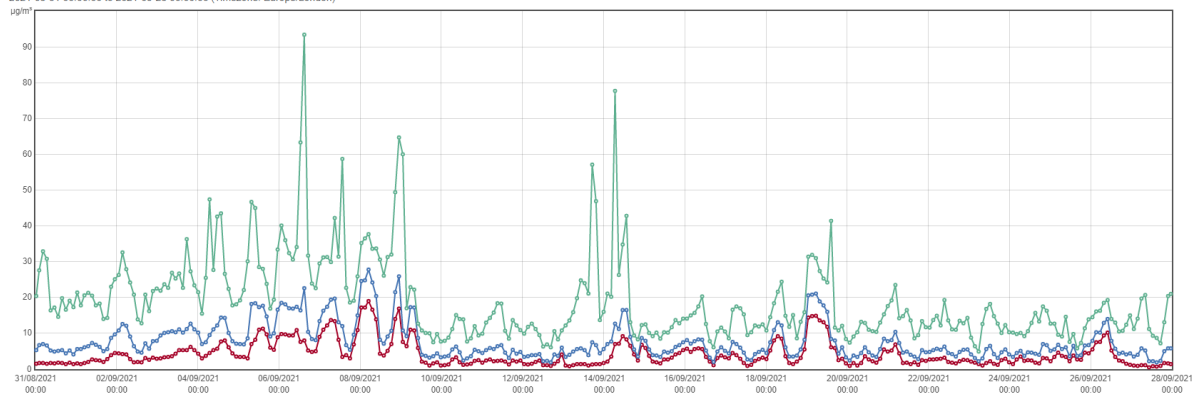

Shorts Gardens WC2H 9BX/Shorts Gardens South/Guardian-3393932

Dust