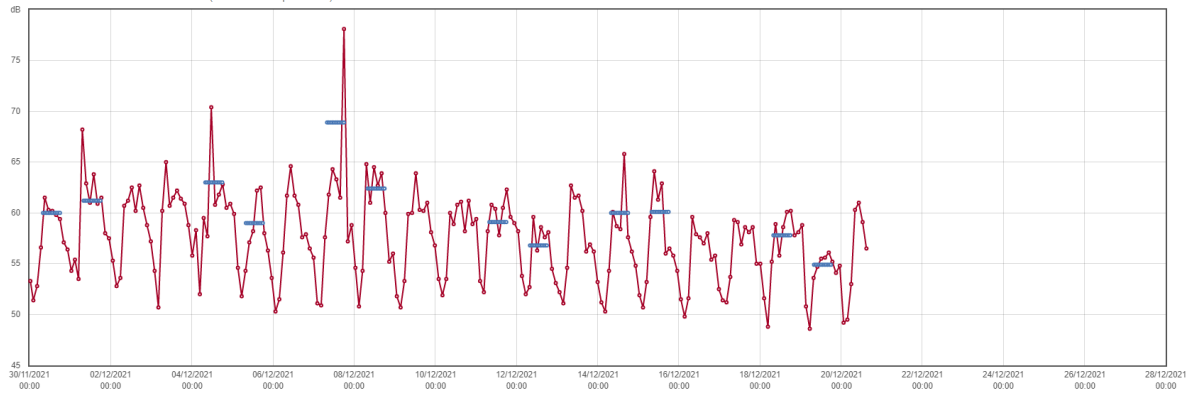

Shorts Gardens South Monthly Dec

Shorts Gardens WC2H 9BX/Shorts Gardens South/Guardian-3393932

■ Period LAeq (dB)
■ Period 10 Hour LAeq (dB)

Noise Period