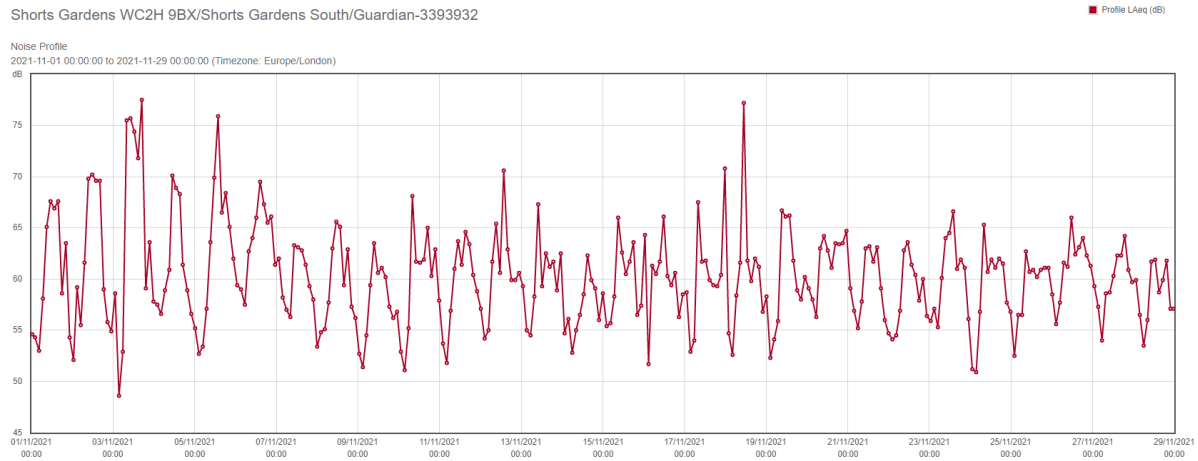

Shorts Gardens WC2H 9BX/Shorts Gardens South/Guardian-3393932