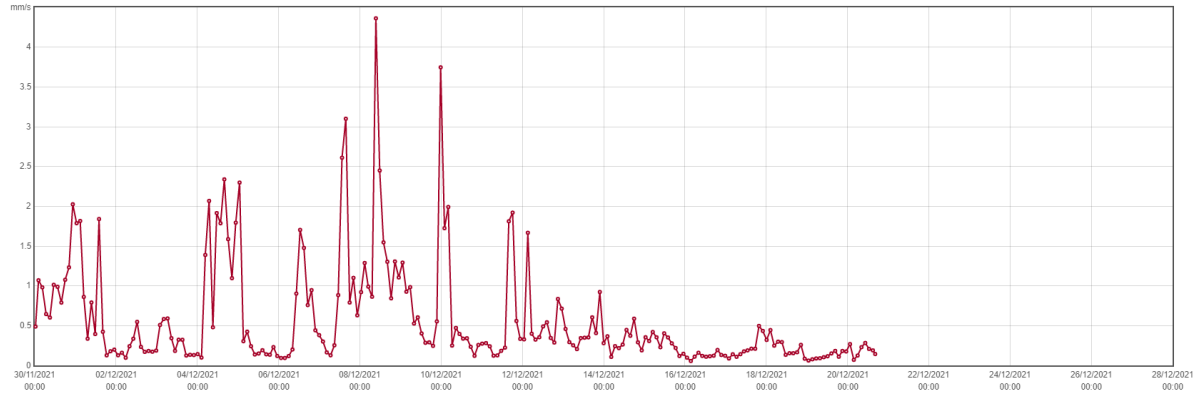

■ PM10 15min Average (µg/m³)  
■ PM2.5 15min Average (µg/m³)  
■ PM10 15min Average (µg/m³)

Dust

2021-11-30 00:00:00 to 2021-12-28 00:00:00 (Timezone: Europe/London)

# Shorts Gardens South Monthly Dec

Shorts Gardens WC2H 9BX/Shorts Gardens South/Guardian-3393932

■ Peak Particle Velocity (mm/s)

Vibration  
2021-11-30 00:00:00 to 2021-12-28 00:00:00 (Timezone: Europe/London)