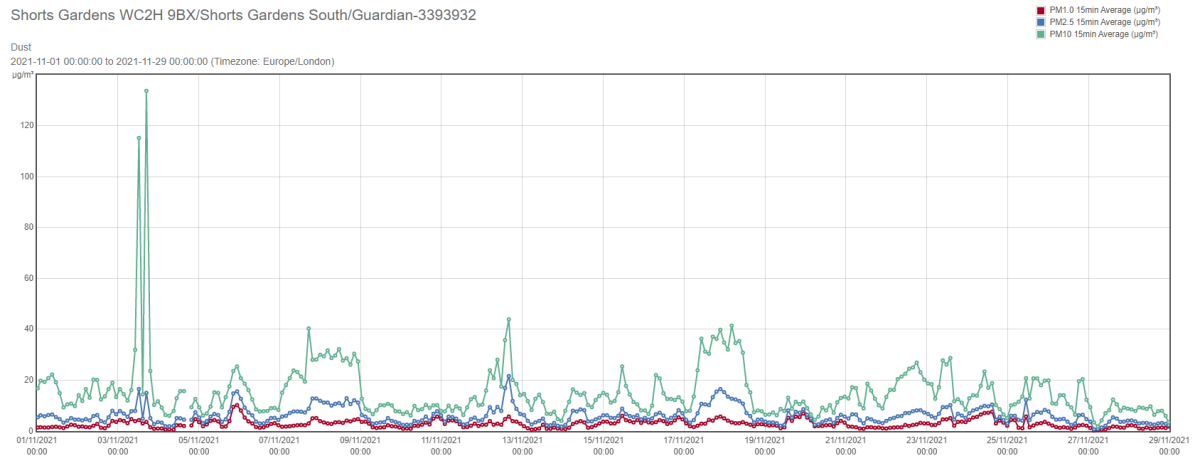

Shorts Gardens WC2H 9BX/Shorts Gardens South/Guardian-3393932

■ Wind Speed (m/s)  
■ Wind Direction (Degrees)

Wind  
2021-11-30 00:00:00 to 2021-12-28 00:00:00 (Timezone: Europe/London)

# Shorts Gardens South Monthly Nov

Shorts Gardens WC2H 9BX/Shorts Gardens South/Guardian-3393932

Shorts Gardens WC2H 9BX/Shorts Gardens South/Guardian-3393932

Shorts Gardens WC2H 9BX/Shorts Gardens South/Guardian-3393932

# Shorts Gardens South Monthly Nov

Shorts Gardens WC2H 9BX/Shorts Gardens South/Guardian-3393932

■ Peak Particle Velocity (mm/s)

Vibration  
2021-11-01 00:00:00 to 2021-11-29 00:00:00 (Timezone: Europe/London)