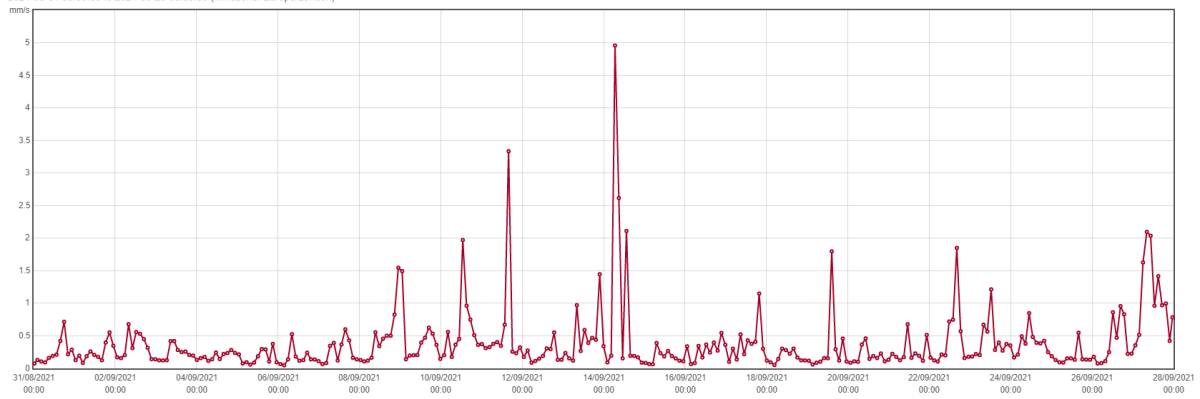

Shorts Gardens South Monthly Sept

Shorts Gardens WC2H 9BX/Shorts Gardens South/Guardian-3393932

■ Peak Particle Velocity (mm/s)

Vibration