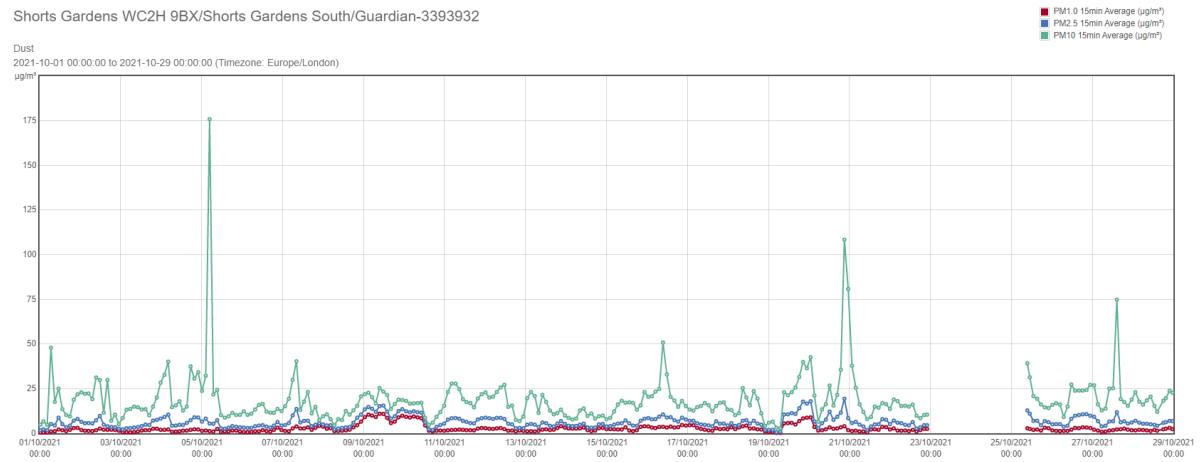

Shorts Gardens WC2H 9BX/Shorts Gardens South/Guardian-3393932

■ Wind Speed (m/s)  
■ Wind Direction (Degrees)

Wind  
2021-11-01 00:00:00 to 2021-11-29 00:00:00 (Timezone: Europe/London)

# Shorts Gardens South Monthly Oct

Shorts Gardens WC2H 9BX/Shorts Gardens South/Guardian-3393932

Shorts Gardens WC2H 9BX/Shorts Gardens South/Guardian-3393932

Shorts Gardens WC2H 9BX/Shorts Gardens South/Guardian-3393932

# Shorts Gardens South Monthly Oct

Shorts Gardens WC2H 9BX/Shorts Gardens South/Guardian-3393932

■ Peak Particle Velocity (mm/s)

Vibration

2021-10-01 00:00:00 to 2021-10-29 00:00:00 (Timezone: Europe/London)

Shorts Gardens WC2H 9BX/Shorts Gardens South/Guardian-3393932

■ Wind Speed (m/s)  
■ Wind Direction (Degrees)

Wind

2021-10-01 00:00:00 to 2021-10-29 00:00:00 (Timezone: Europe/London)