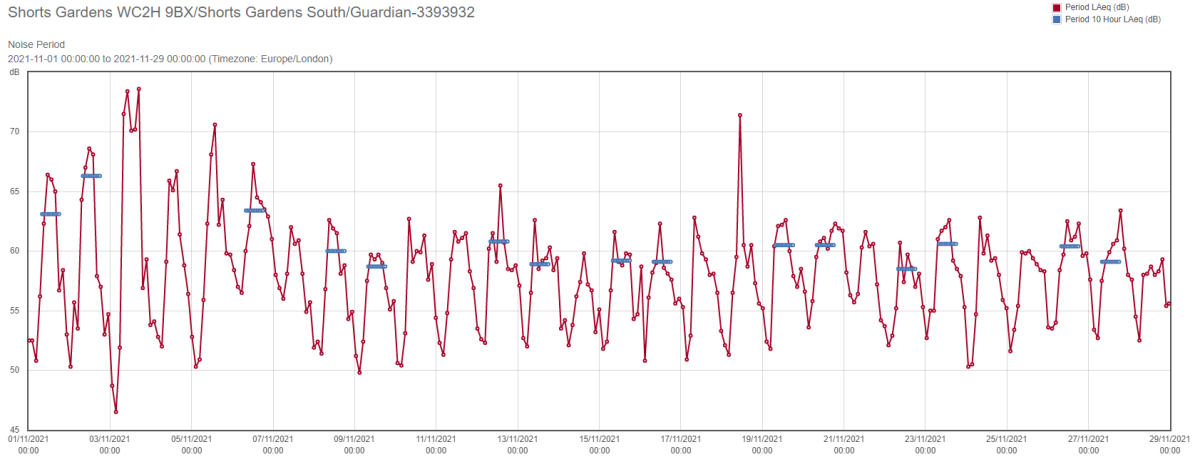

Shorts Gardens South Monthly Nov

Shorts Gardens WC2H 9BX/Shorts Gardens South/Guardian-3393932