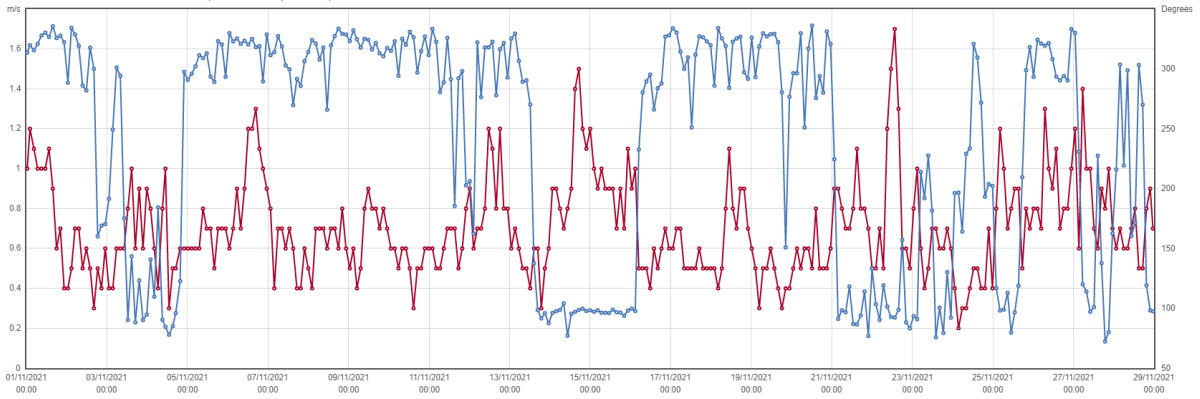

# Shorts Gardens South Monthly Nov

Shorts Gardens WC2H 9BX/Shorts Gardens South/Guardian-3393932

■ Peak Particle Velocity (mm/s)

Vibration  
2021-11-01 00:00:00 to 2021-11-29 00:00:00 (Timezone: Europe/London)

Shorts Gardens WC2H 9BX/Shorts Gardens South/Guardian-3393932

■ Wind Speed (m/s)  
■ Wind Direction (Degrees)

Wind  
2021-11-01 00:00:00 to 2021-11-29 00:00:00 (Timezone: Europe/London)