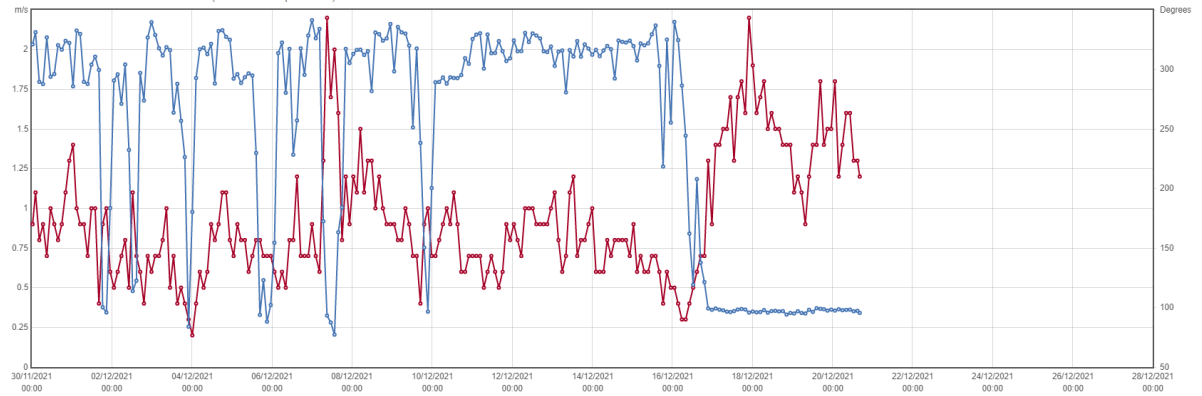

# Shorts Gardens South Monthly Dec

Shorts Gardens WC2H 9BX/Shorts Gardens South/Guardian-3393932

■ Peak Particle Velocity (mm/s)

Vibration  
2021-11-30 00:00:00 to 2021-12-28 00:00:00 (Timezone: Europe/London)

Shorts Gardens WC2H 9BX/Shorts Gardens South/Guardian-3393932

■ Wind Speed (m/s)  
■ Wind Direction (Degrees)

Wind  
2021-11-30 00:00:00 to 2021-12-28 00:00:00 (Timezone: Europe/London)