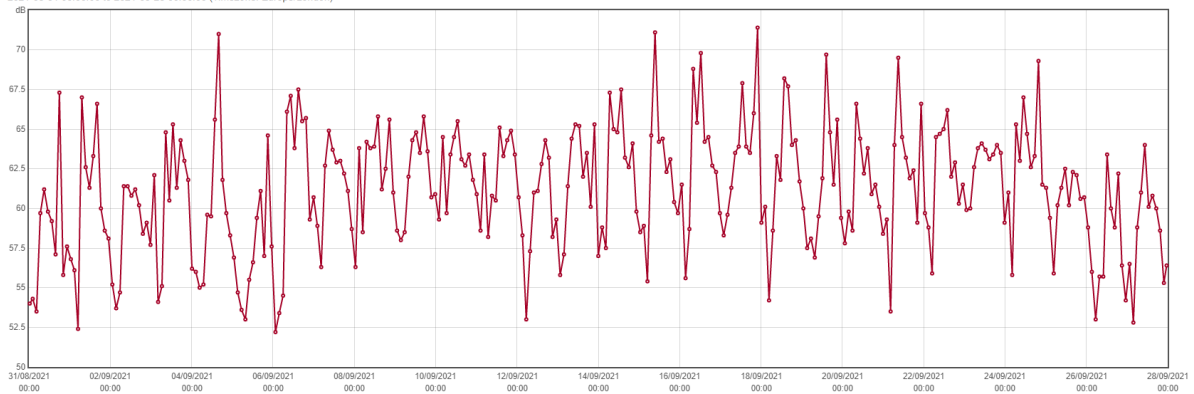

Shorts Gardens WC2H 9BX/Shorts Gardens South/Guardian-3393932

■ Profile LAeq (dB)

Noise Profile