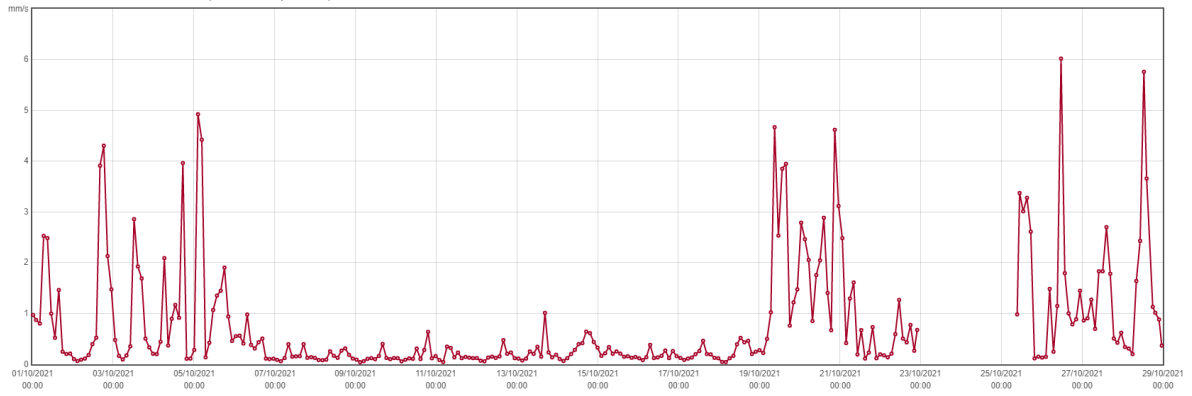

Shorts Gardens South Monthly Oct

Shorts Gardens WC2H 9BX/Shorts Gardens South/Guardian-3393932

■ Peak Particle Velocity (mm/s)

Vibration