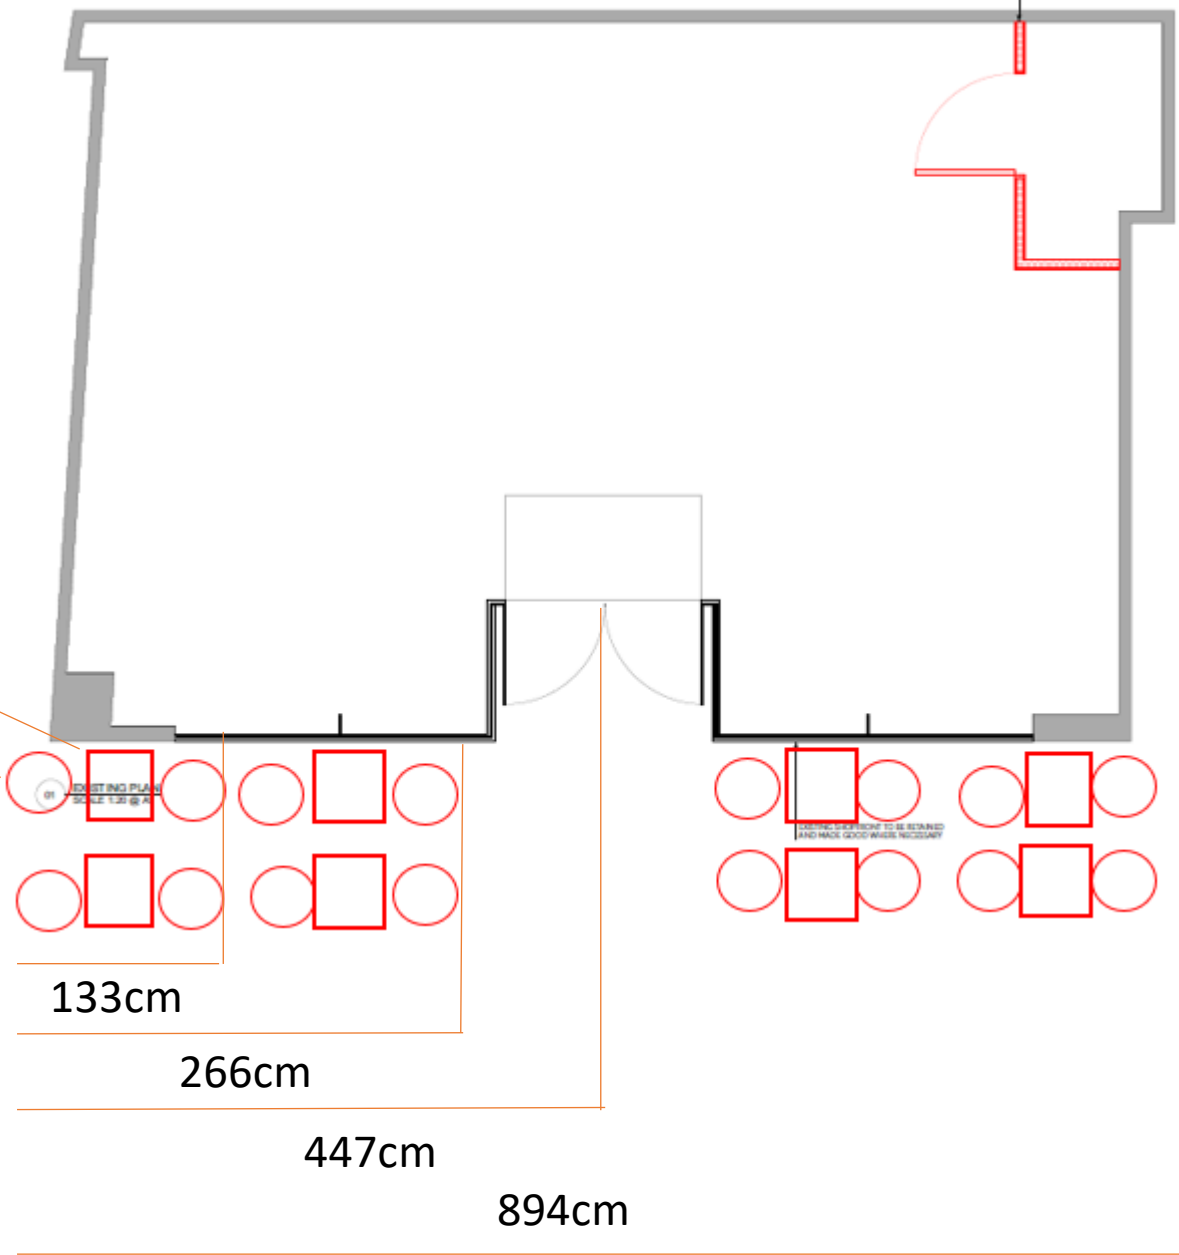

Table 55cm
Chairs 39cm

Chair, outdoor
Seat/ Back:
Solid acacia, Acrylic stain

Leg/ Seat rail/ Support:
Steel, Polyester powder coating

Feet:
Polypropylene plastic

Table, outdoor
Table top:
Solid acacia, Acrylic stain

Leg/ Rail/ Support:
Steel, Polyester powder coating

Feet:
Polypropylene plastic

430cm

ROAD