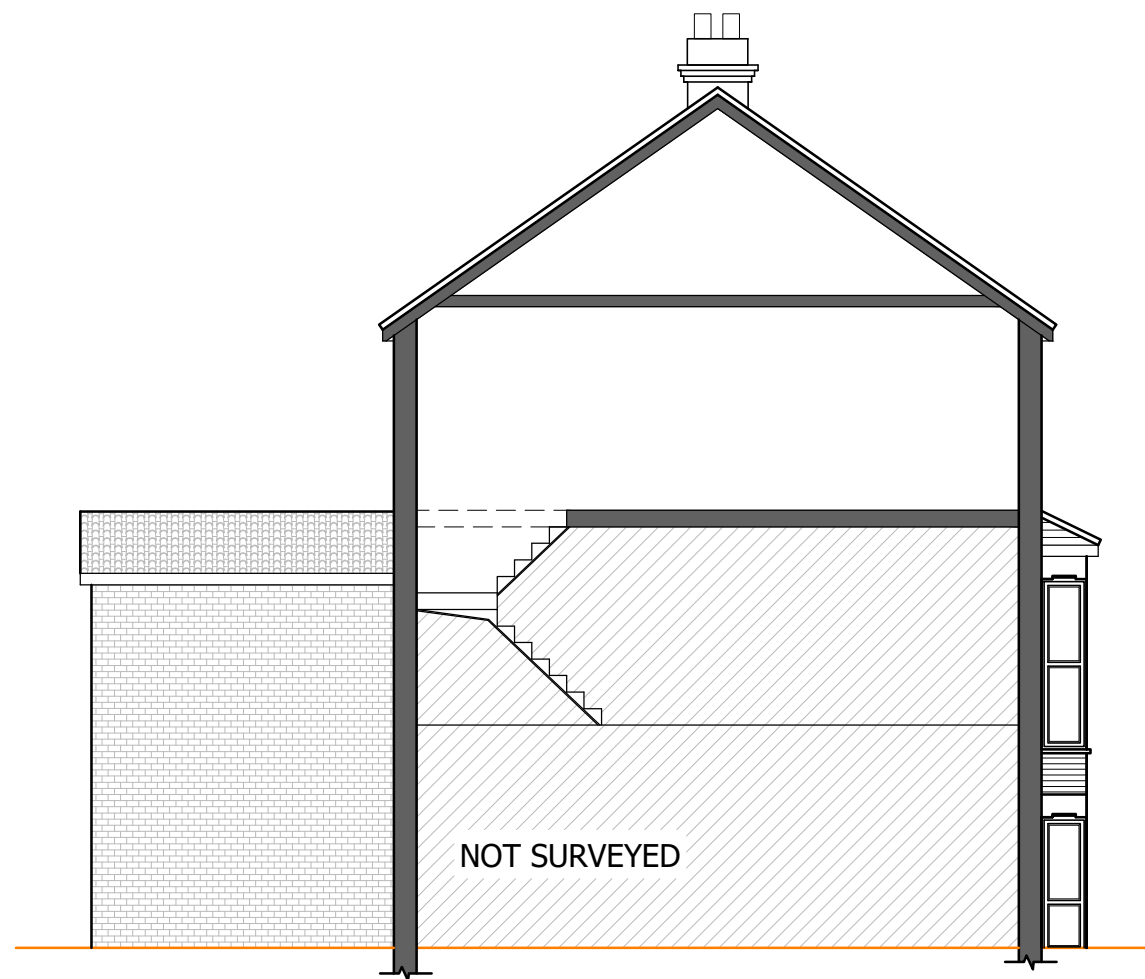

EXISTING
SIDE ELEVATION

EXISTING SECTION

0 1 2 3 4 5 6 7 8 9 10 [m]

Scale bar 1:100 @ A3

MM PLANNING & DRAWING
892 LONDON ROAD, CR7 7PB
EMAIL INFO@MMLOFTCONVERSIONS.CO.UK
CONTACT 02086840333

Scale 1:100 @ A3

Project
2 Twisden Road, London NW5 1DN

Client

Drawing:
Existing Elevations

Number:
2022/003/01

Date:
Feb 2022