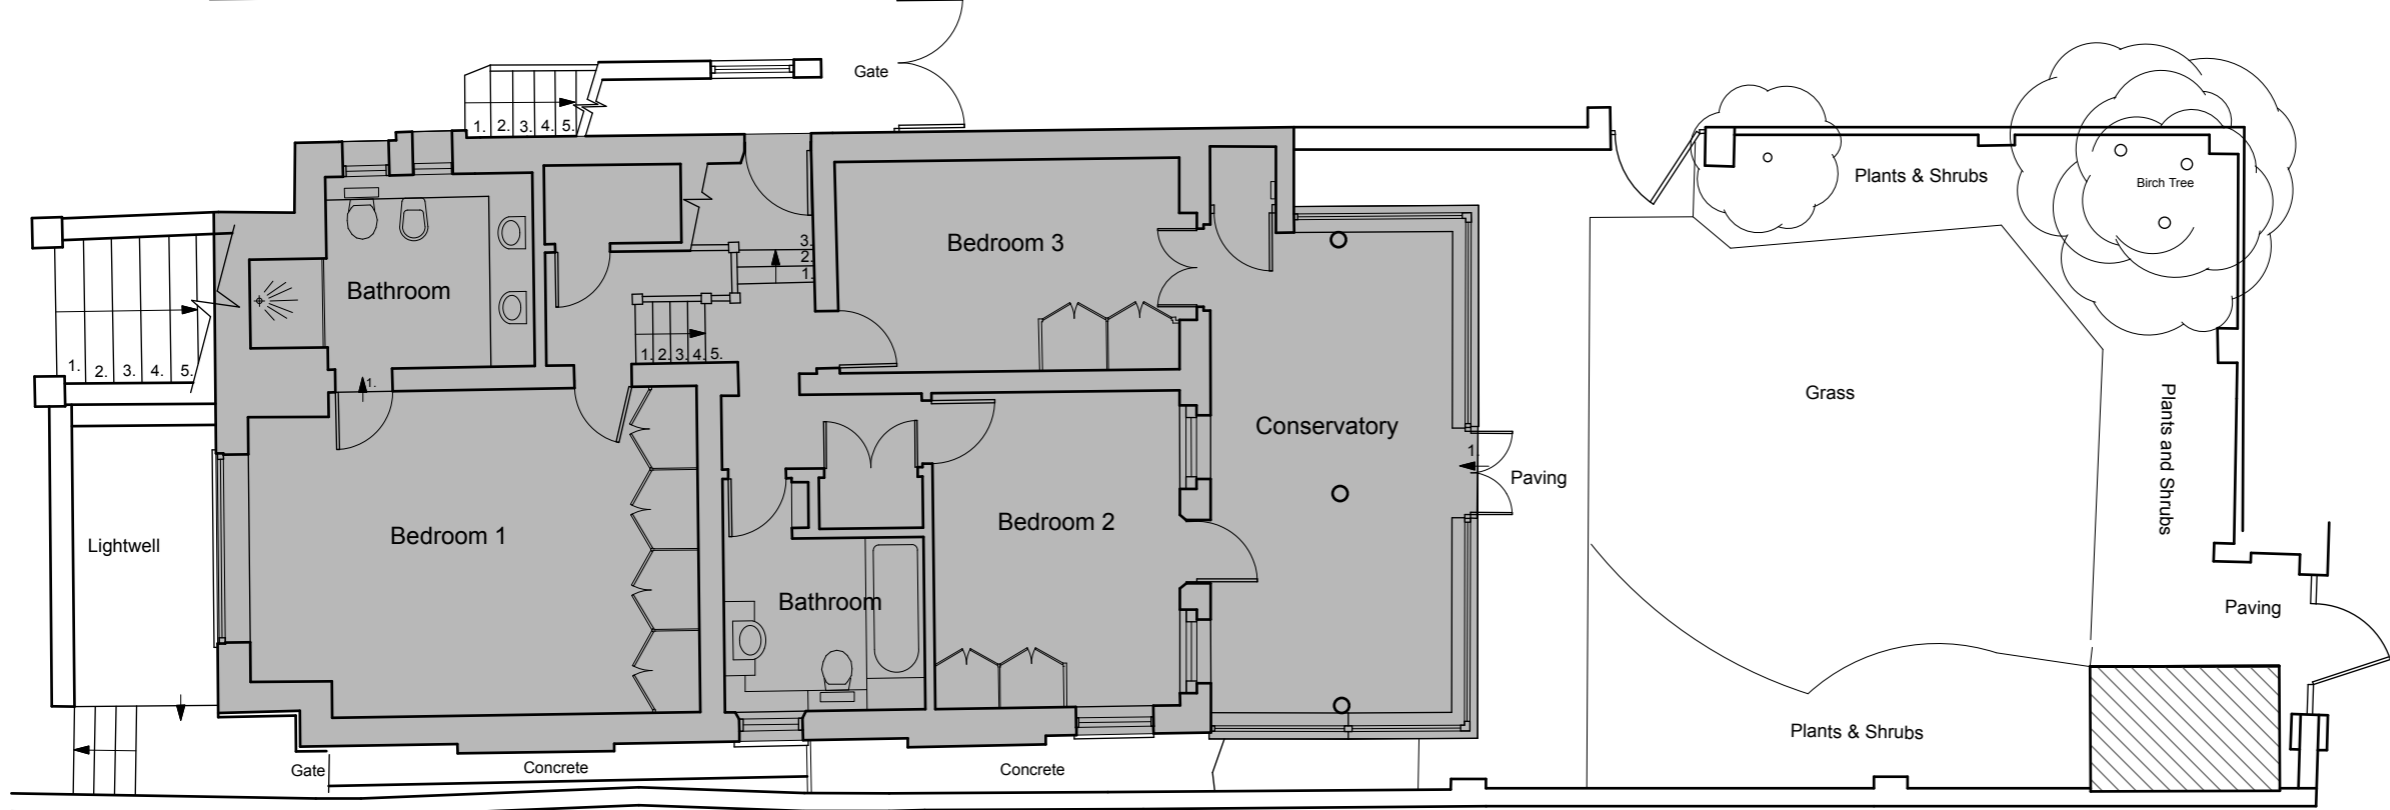

N

No 37 The Lodge

No 37

No 39

notes

use figured dimensions only.  
copyright of design and drawing reserved.  
all dimensions must be confirmed on site prior  
to any construction work being undertaken  
setting out to be approved before fabrication.  
\* indicates site dimension.  
\*\* indicates a critical dimension.

# dnkdesign

client	Dr Latham & Ms Shahab		
project	37 Fairhazel Gardens London NW6 3QN		
title	Existing Site Plan		
drawing N°	<b>Sh.01.101</b>	rev	
drawn by	dk	date	Jan 22
scale	1:100 @ A3		

interior design consultants  
18 burrard road london nw6 1db  
t 020 7813 2945  
e info@dnkdesign.co.uk