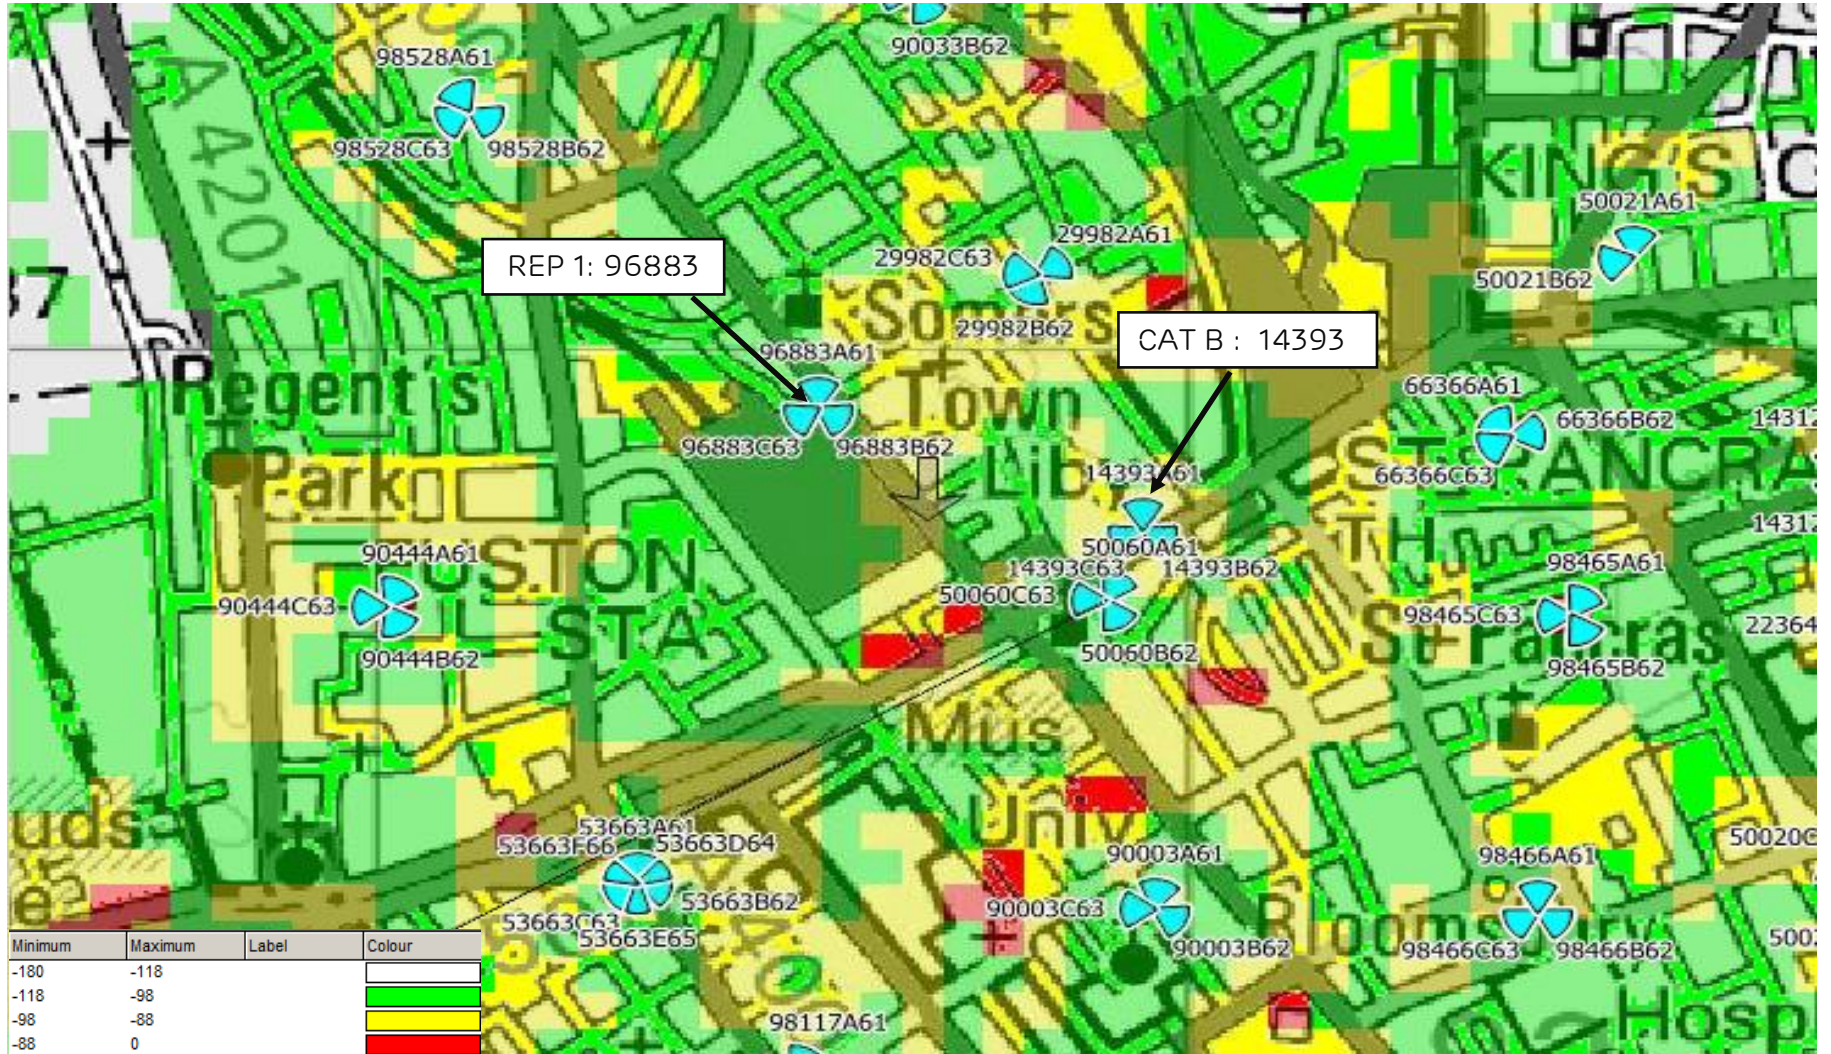

4G 1800 RSRP INDOOR COVERAGE PLOT LIVE SITES WITH REP 96883 & CAT B 14393