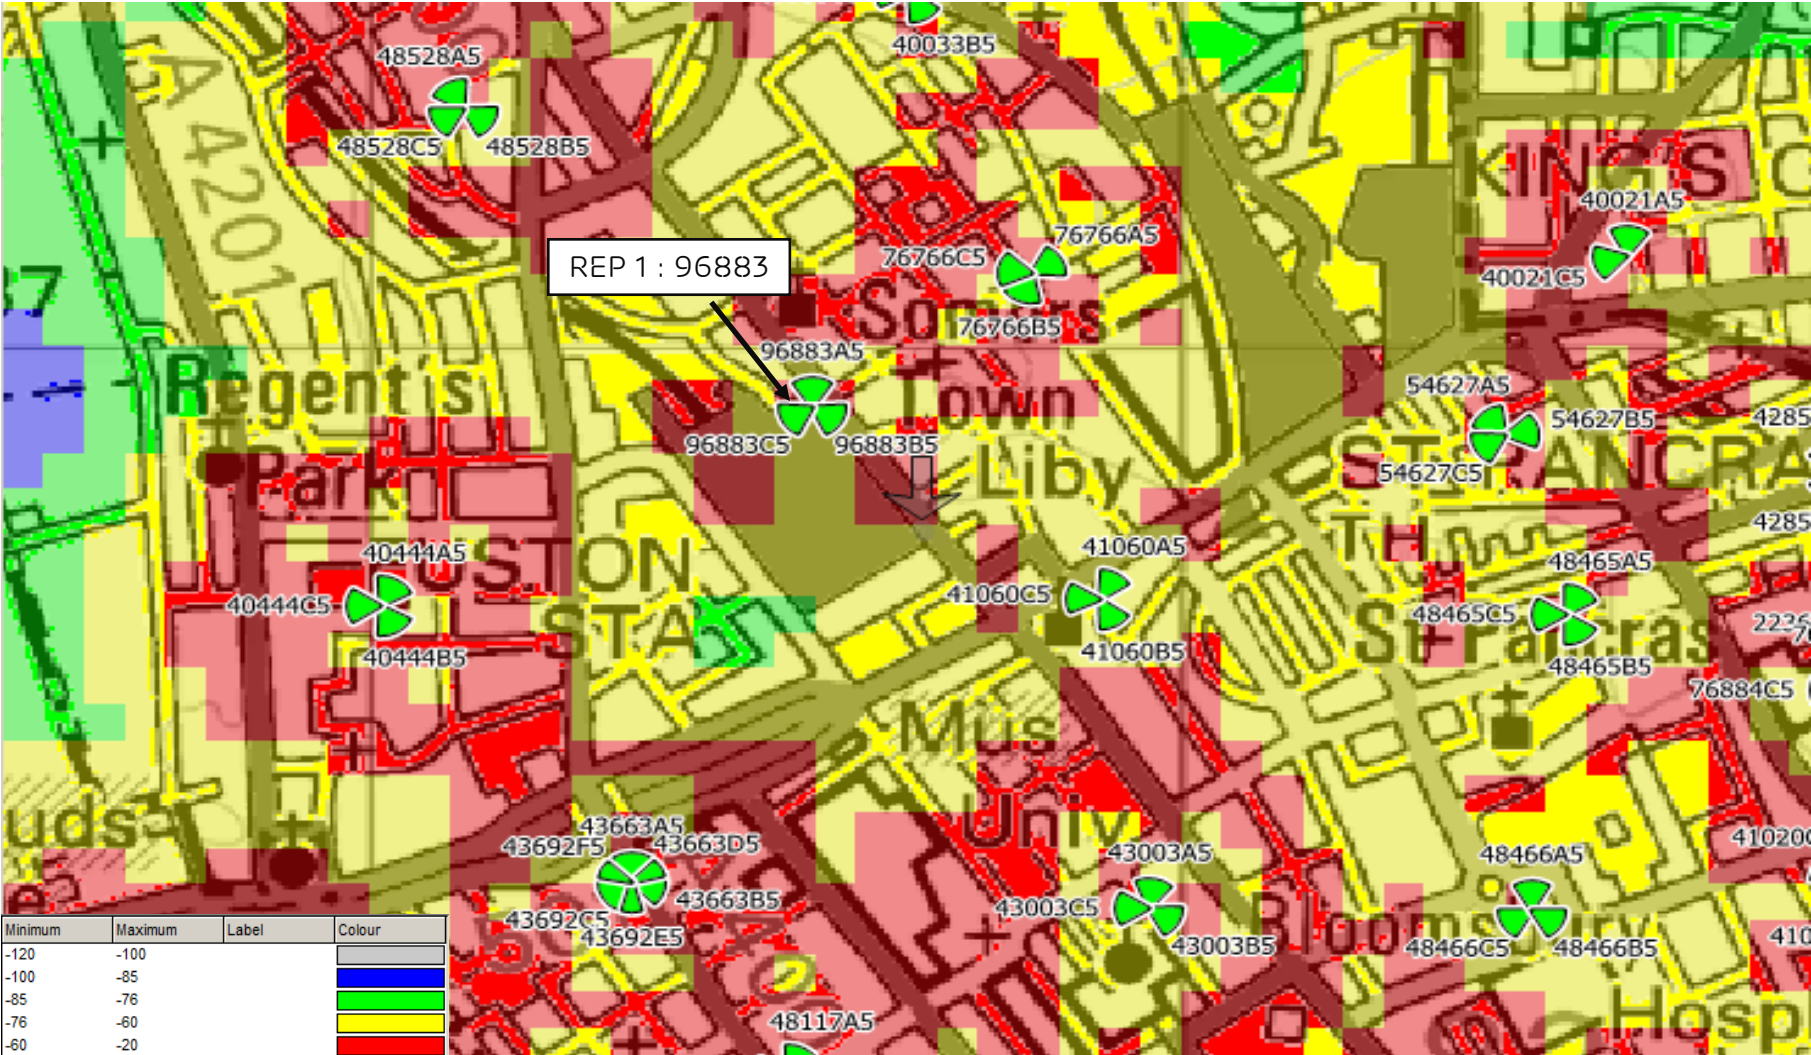

3G RSCP PLOT OUTDOOR COVERAGE LIVE SITES WITH REP 96883