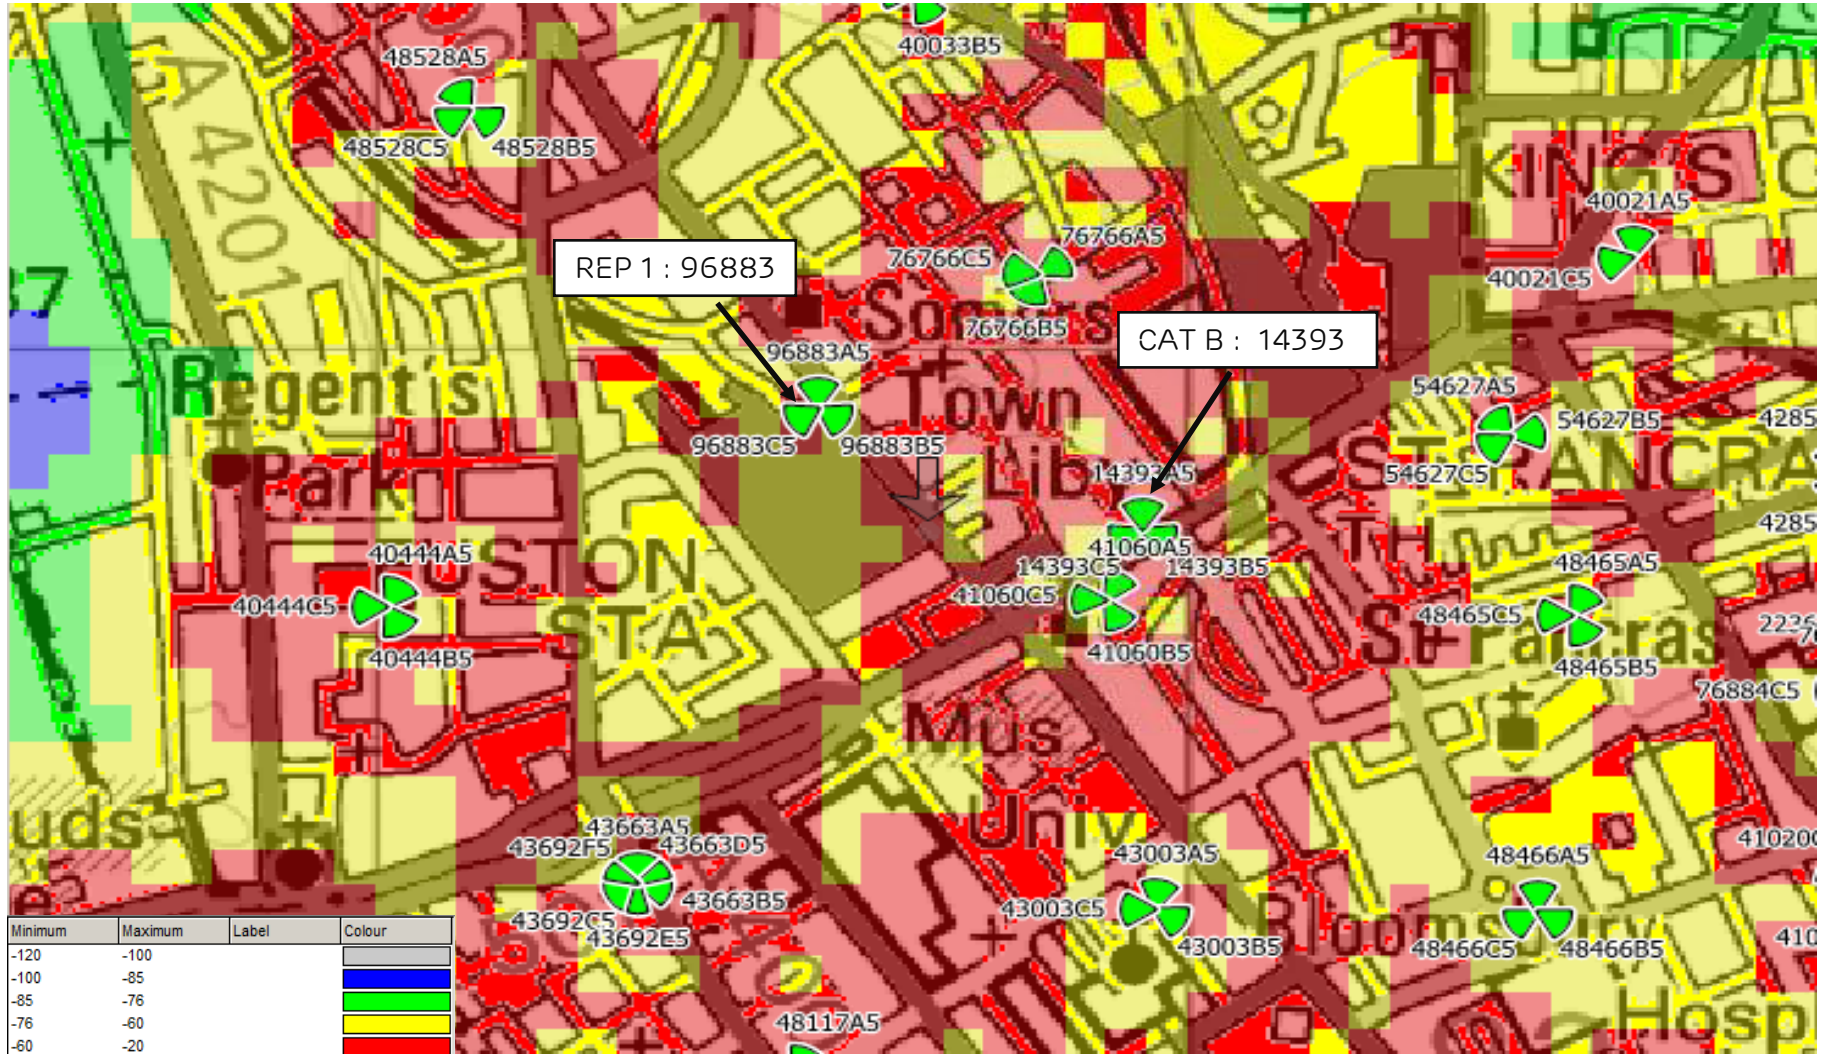

3G RSCP PLOT OUTDOOR COVERAGE LIVE SITES WITH REP 96883 & CAT B 14393