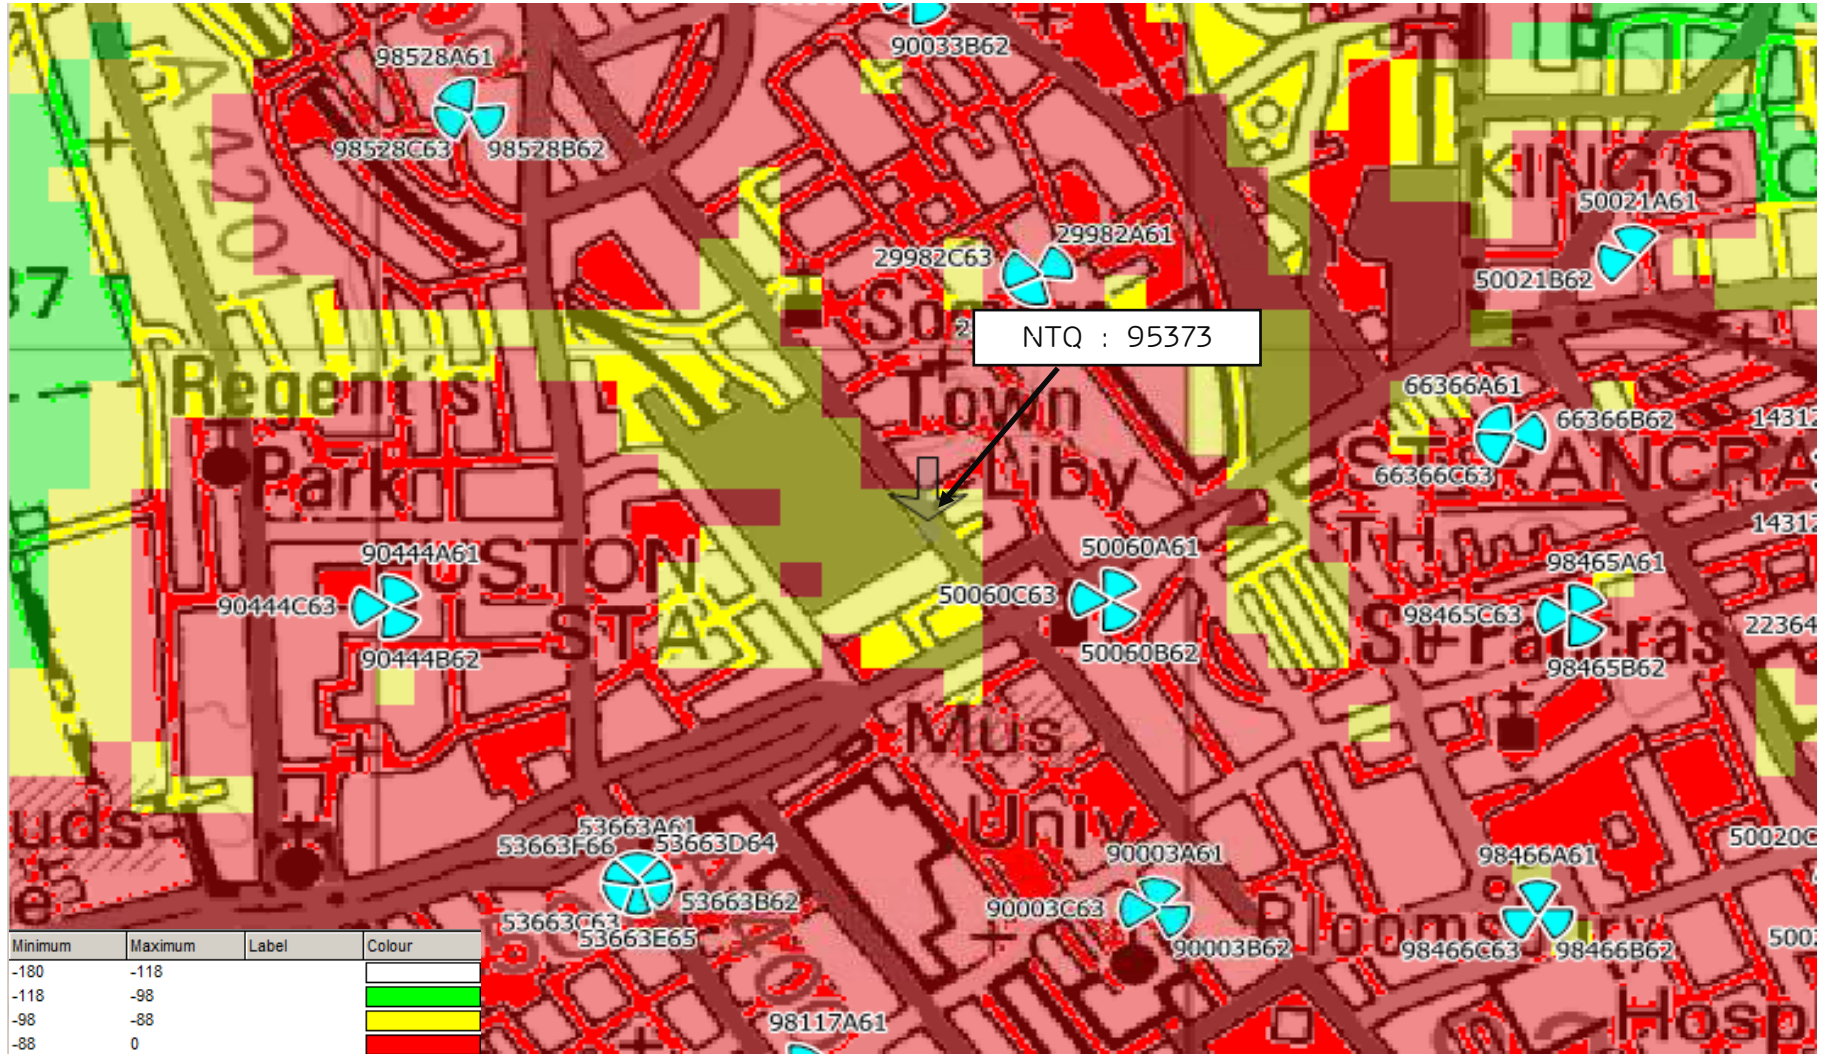

# 4G 1800 RSRP INDOOR COVERAGE PLOT LIVE SITES WITH REP 96883 & CAT B 14393

# 4G 1800 RSRP OUTDOOR COVERAGE PLOT LIVE SITES WITH NTQ\_95373

# 4G 1800 RSRP OUTDOOR COVERAGE PLOT LIVE SITES WITHOUT NTQ\_95373

# 4G 1800 RSRP OUTDOOR COVERAGE PLOT LIVE SITES WITH REP 96883

Minimum	Maximum	Label	Colour
-180	-118		[White]
-118	-98		[Green]
-98	-88		[Yellow]
-88	0		[Red]