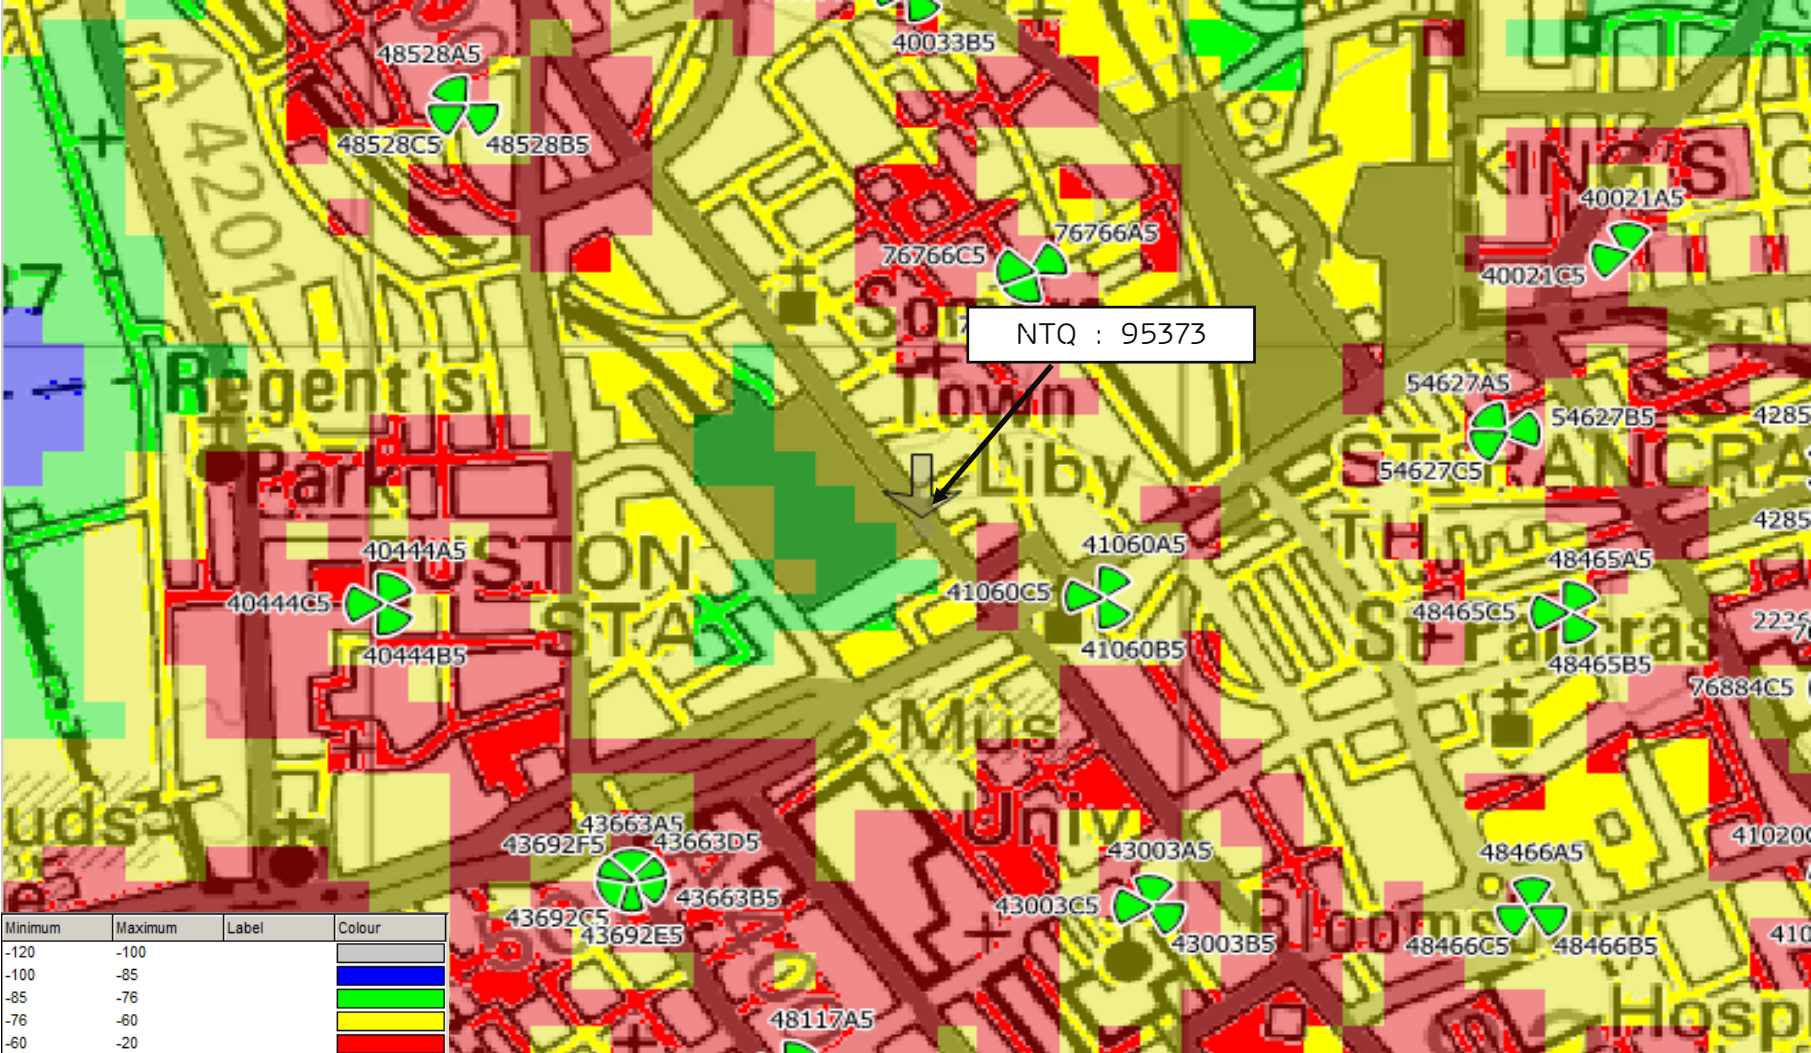

3G RSCP PLOT OUTDOOR COVERAGE LIVE SITES WITHOUT NTQ_95373