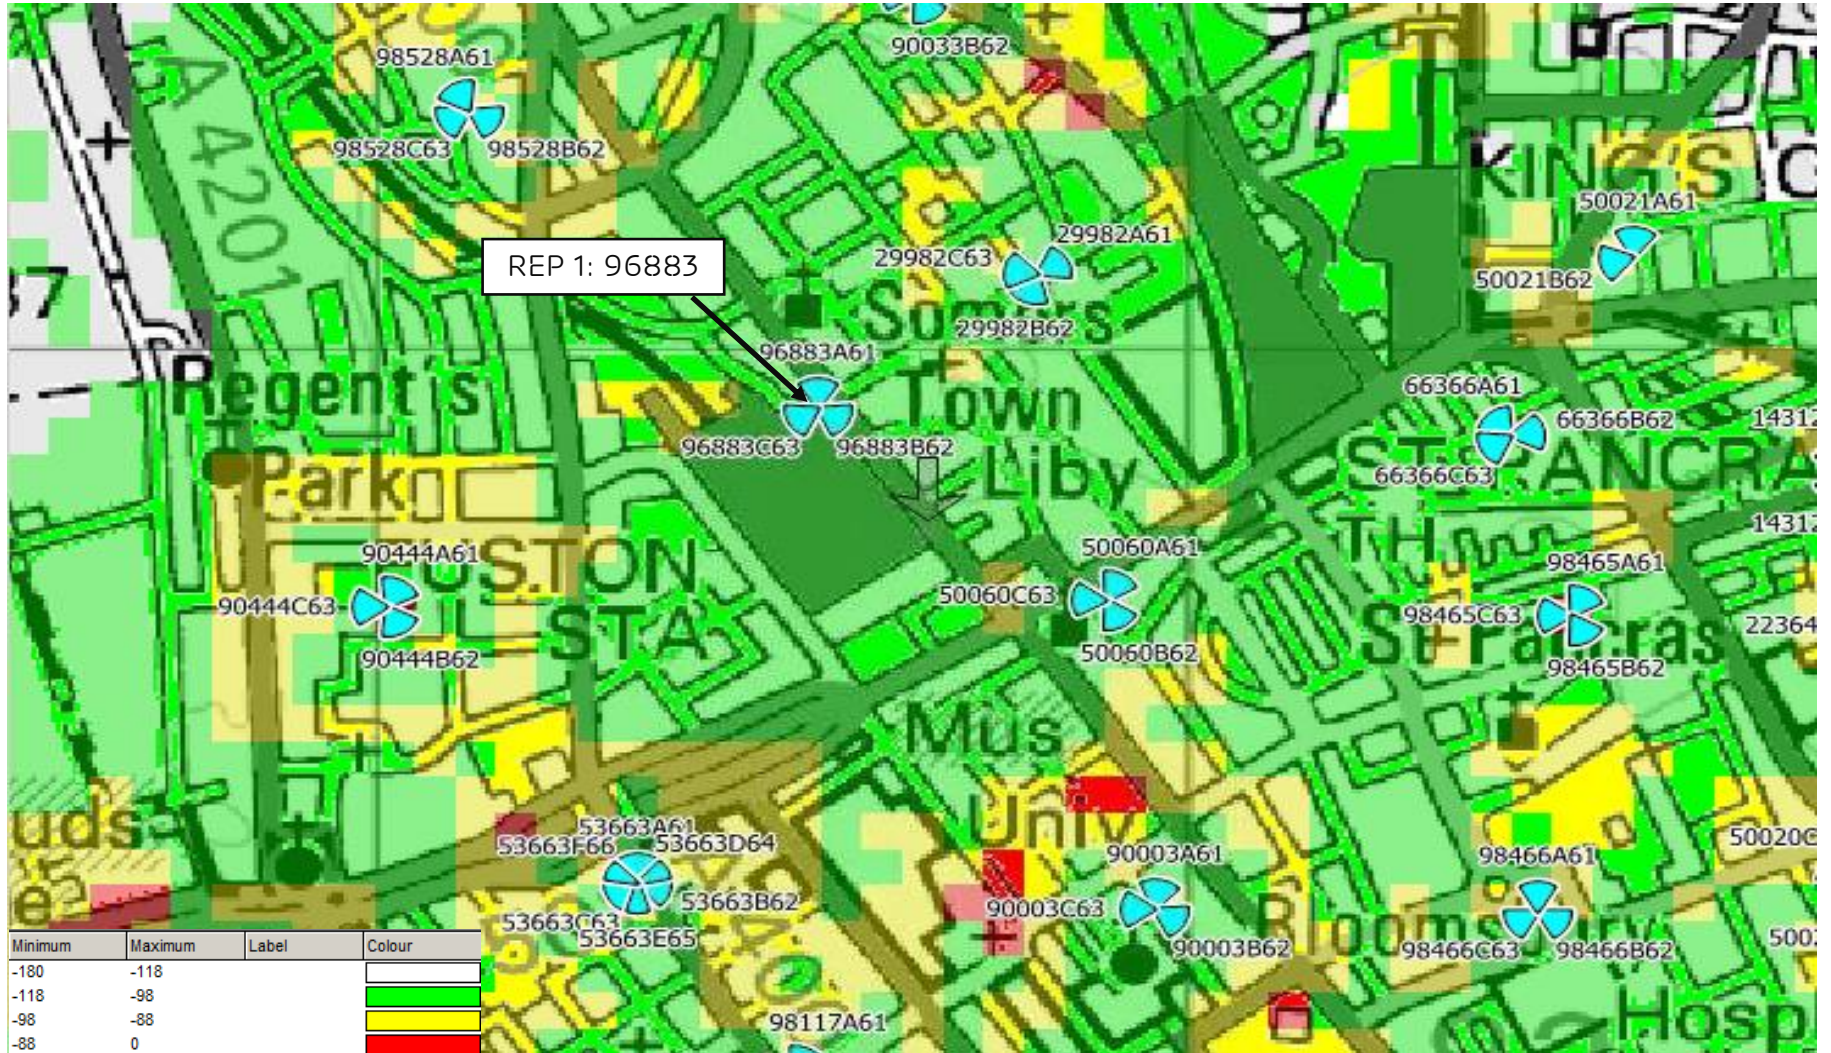

4G 1800 RSRP INDOOR COVERAGE PLOT LIVE SITES WITH REP 96883