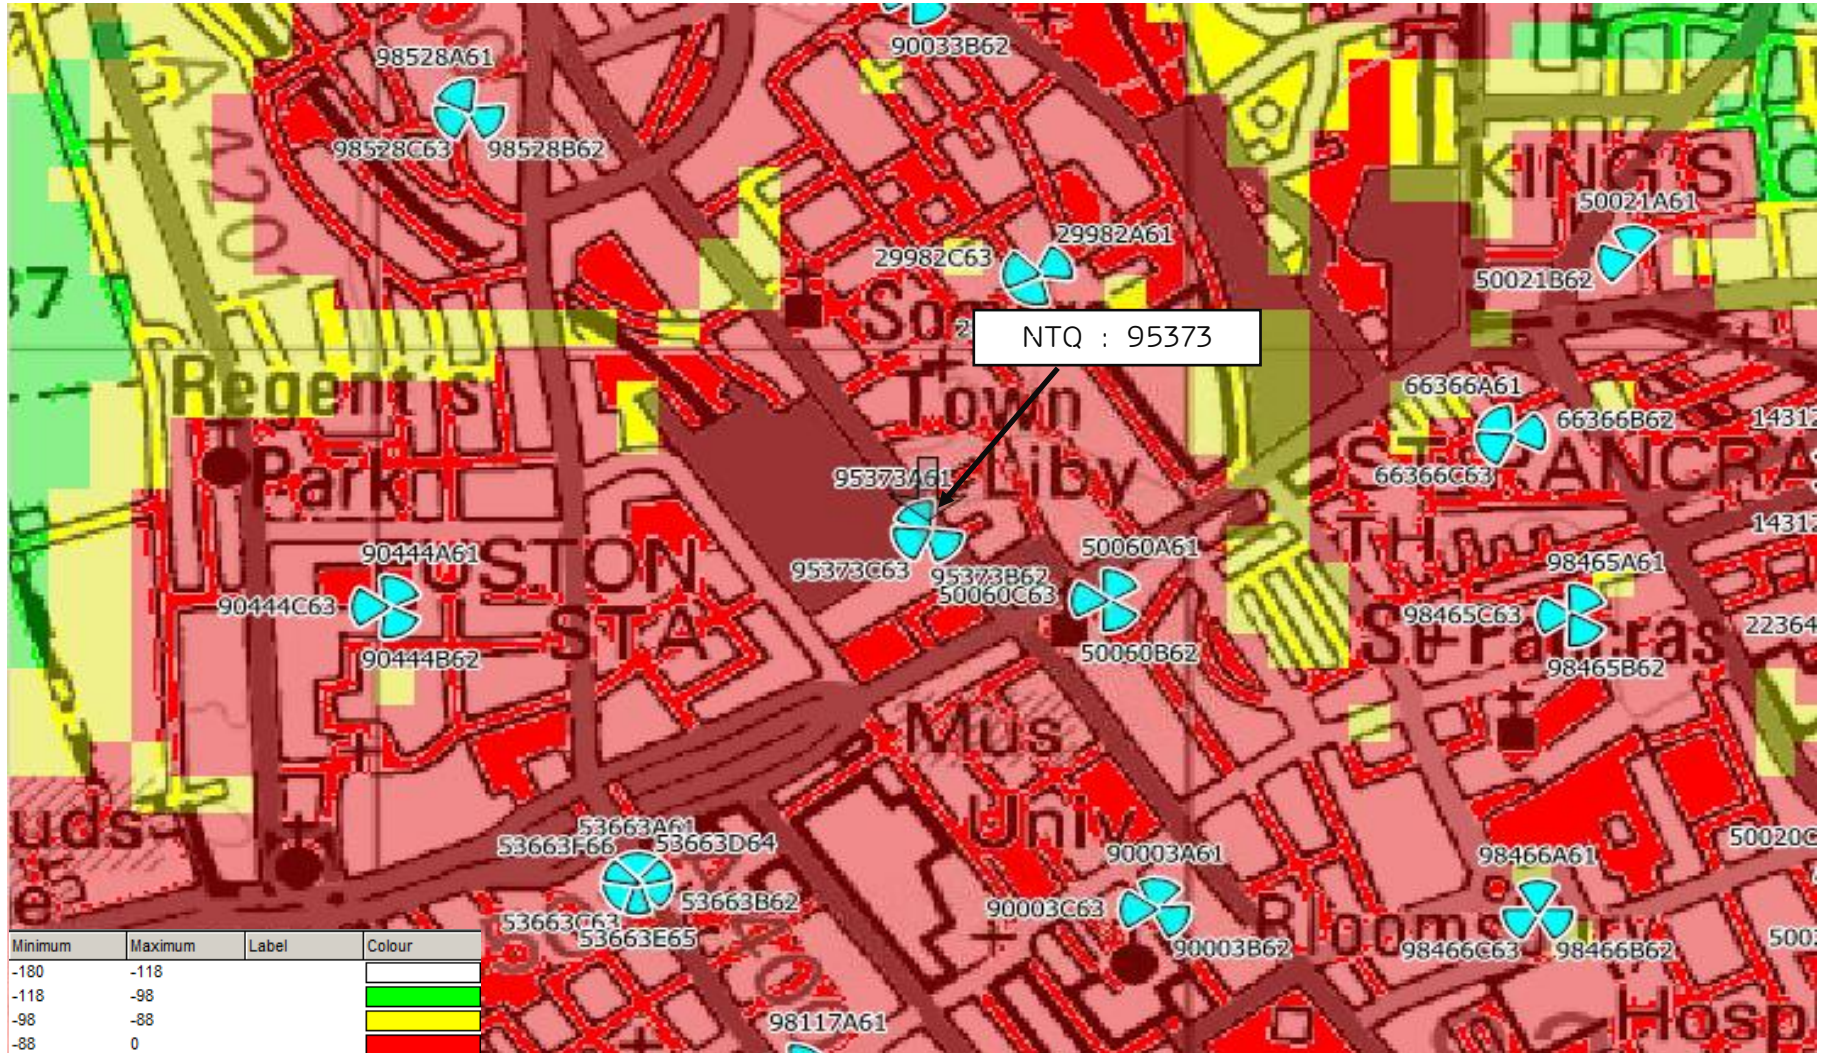

4G 1800 RSRP OUTDOOR COVERAGE PLOT LIVE SITES WITH NTQ_95373