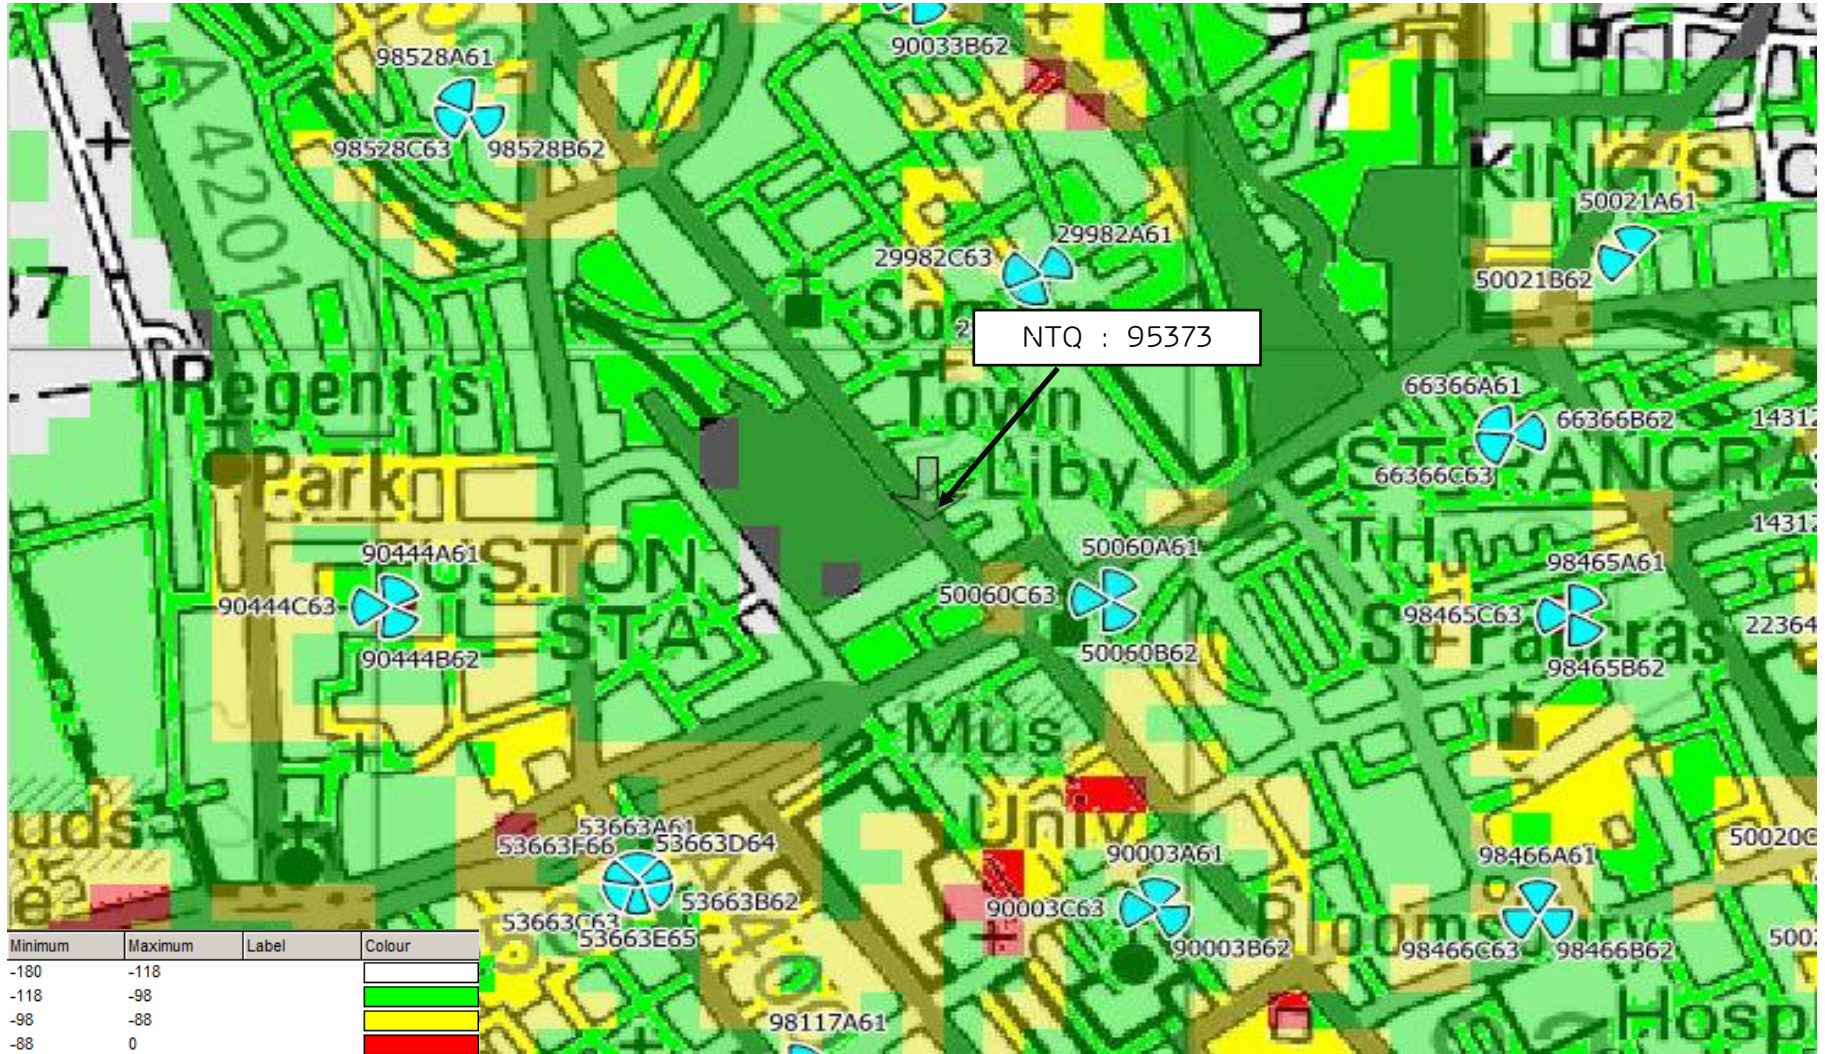

4G 1800 RSRP INDOOR COVERAGE PLOT LIVE SITES WITHOUT NTQ_95373