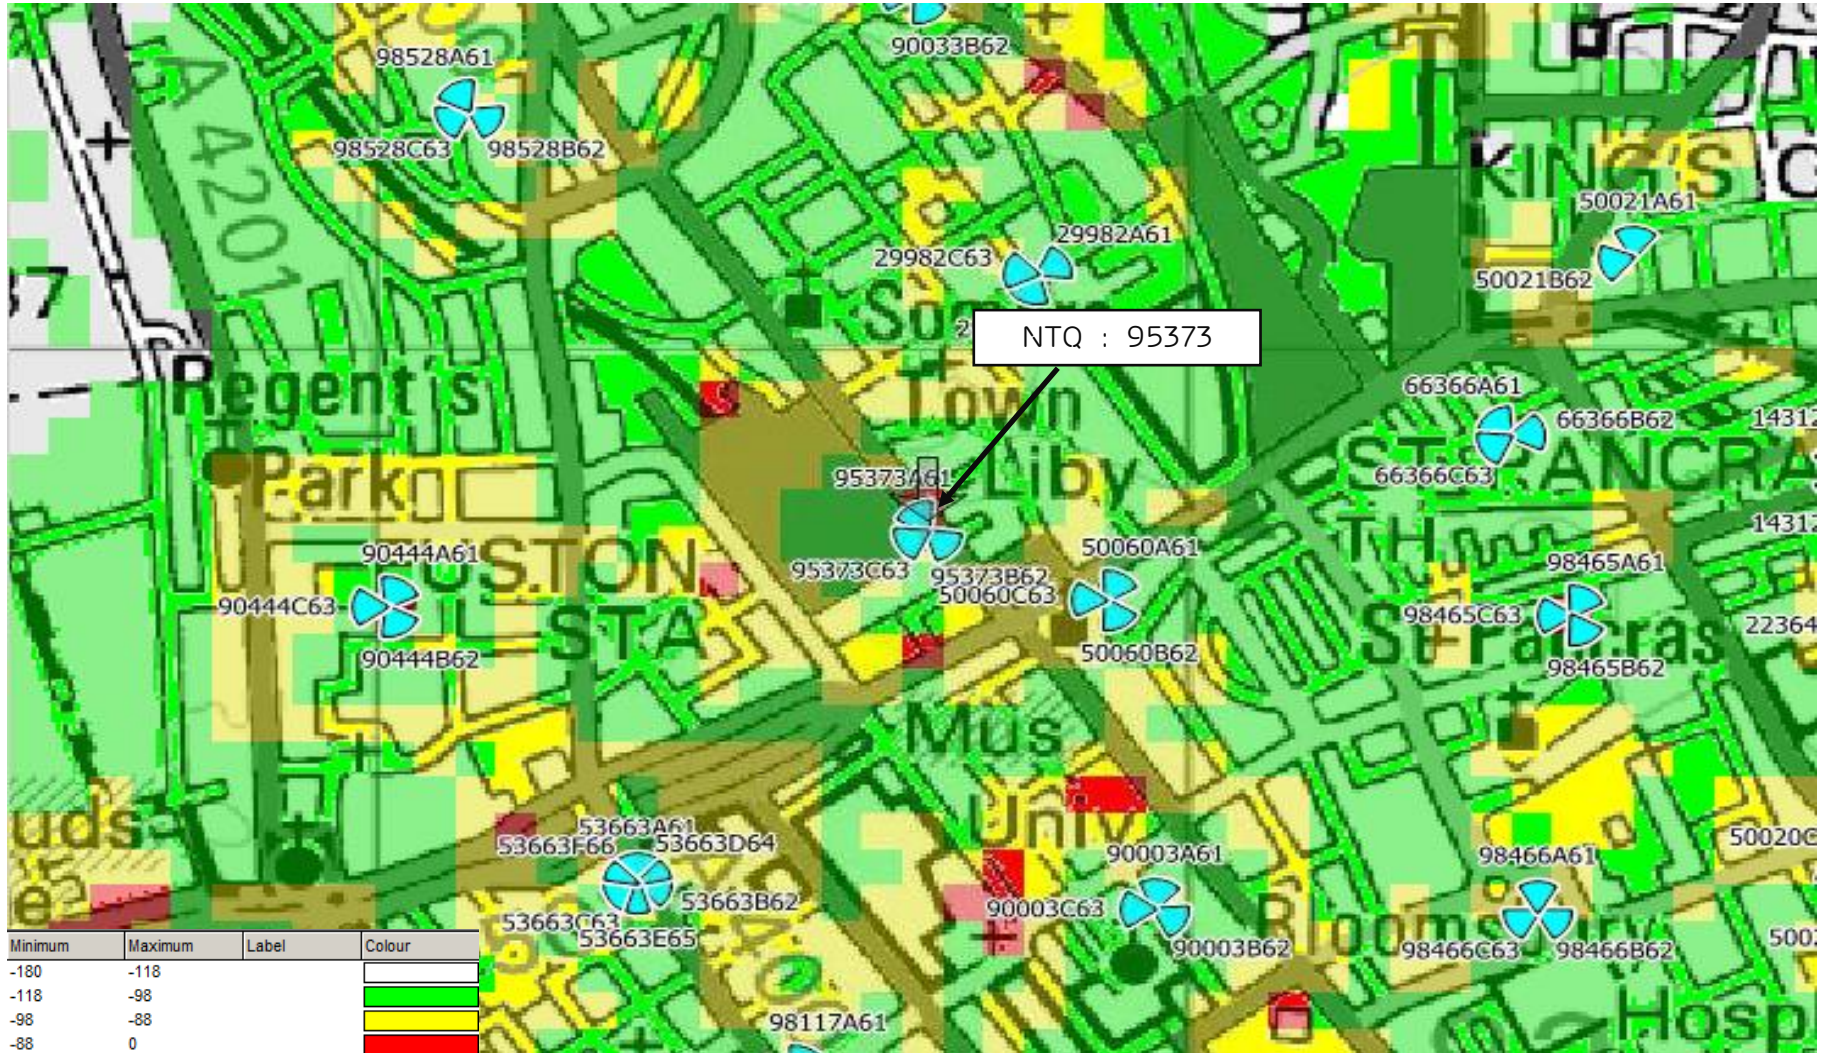

4G 1800 RSRP INDOOR COVERAGE PLOT LIVE SITES WITH NTQ_95373