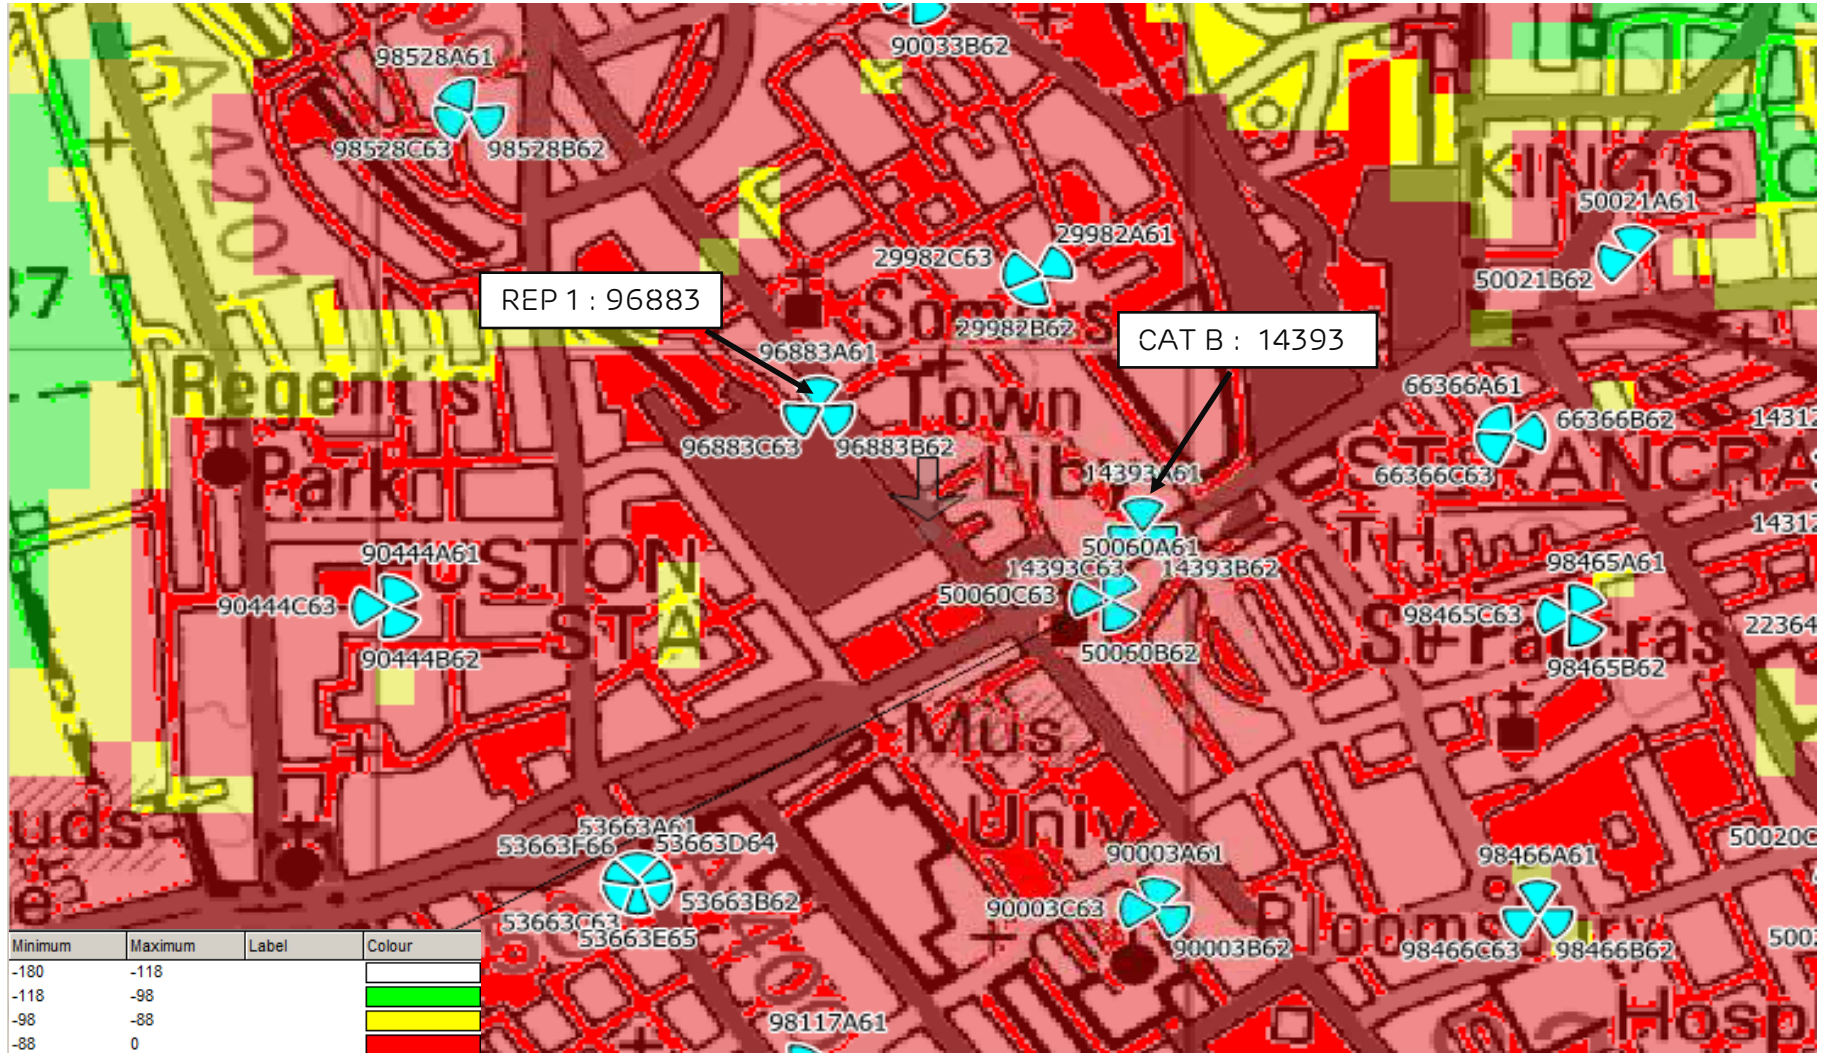

4G 1800 RSRP OUTDOOR COVERAGE PLOT LIVE SITES WITH REP 96883 & CAT B 14393