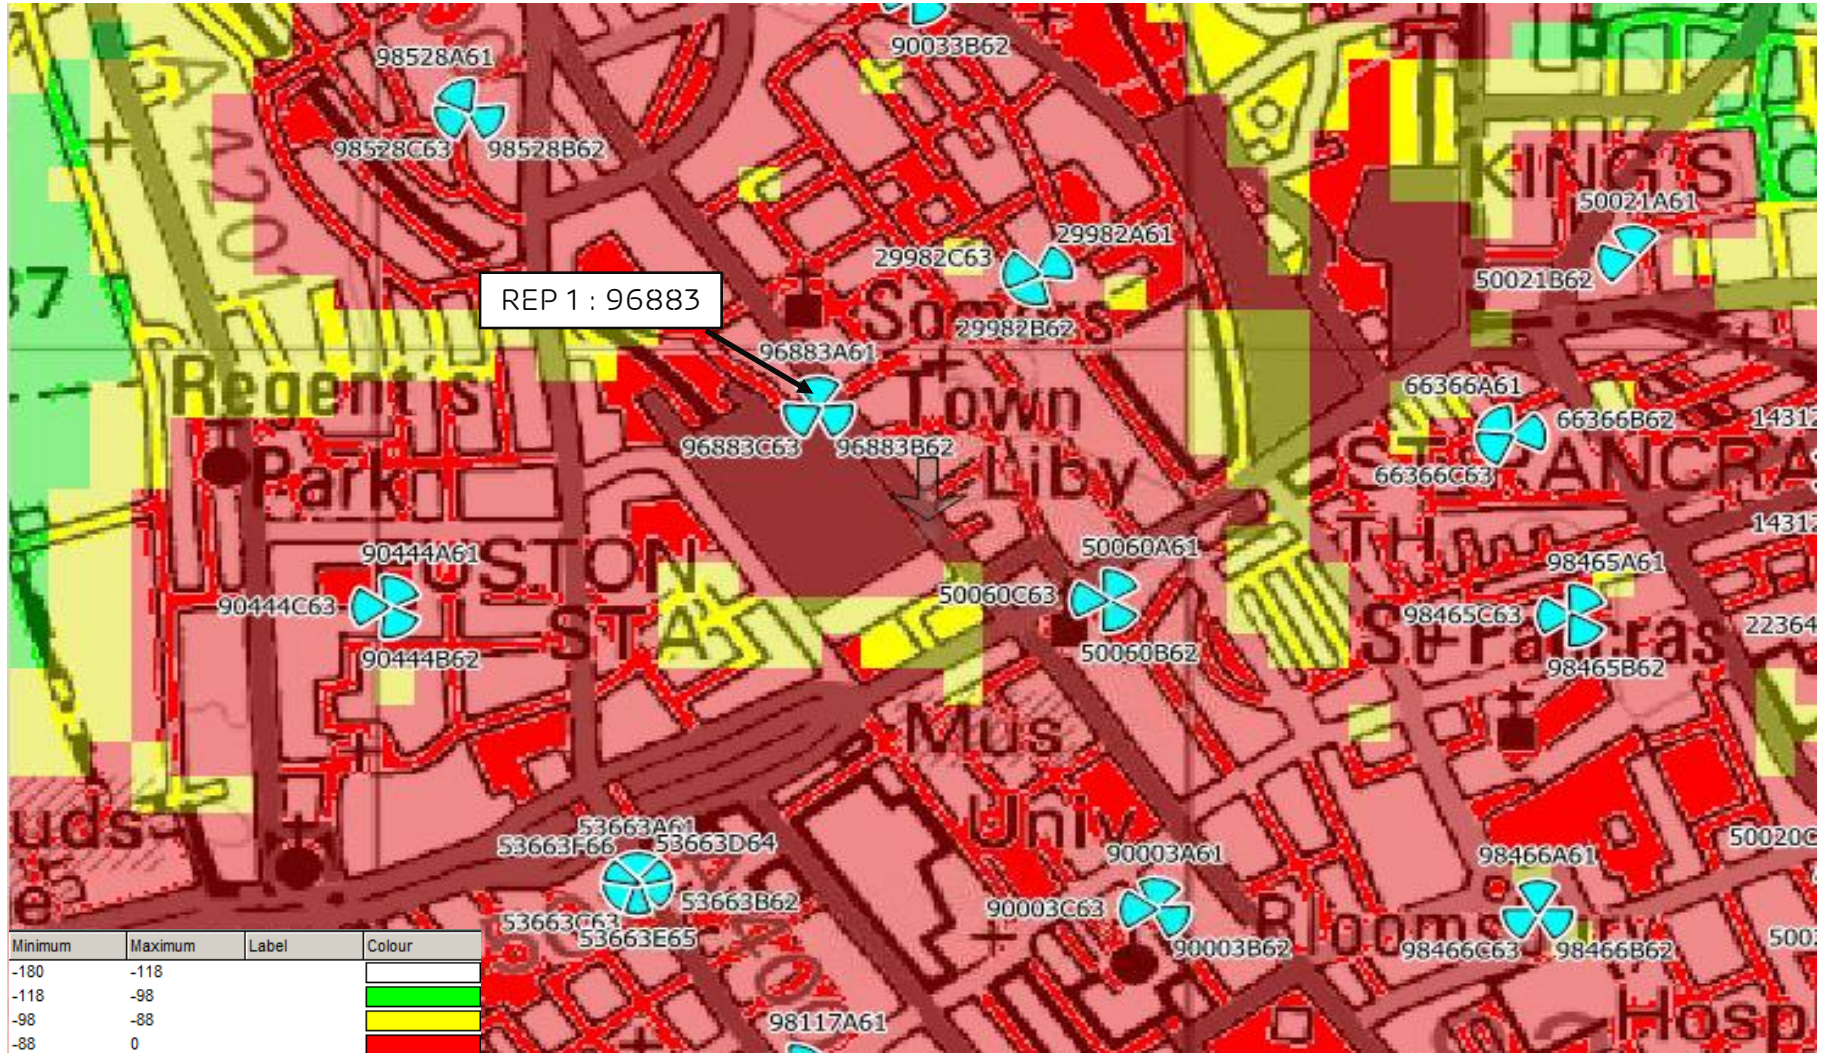

# 4G 1800 RSRP OUTDOOR COVERAGE PLOT LIVE SITES WITH NTQ\_95373

# 4G 1800 RSRP OUTDOOR COVERAGE PLOT LIVE SITES WITHOUT NTQ\_95373

# 4G 1800 RSRP OUTDOOR COVERAGE PLOT LIVE SITES WITH REP 96883

Minimum	Maximum	Label	Colour
-180	-118		[White]
-118	-98		[Green]
-98	-88		[Yellow]
-88	0		[Red]