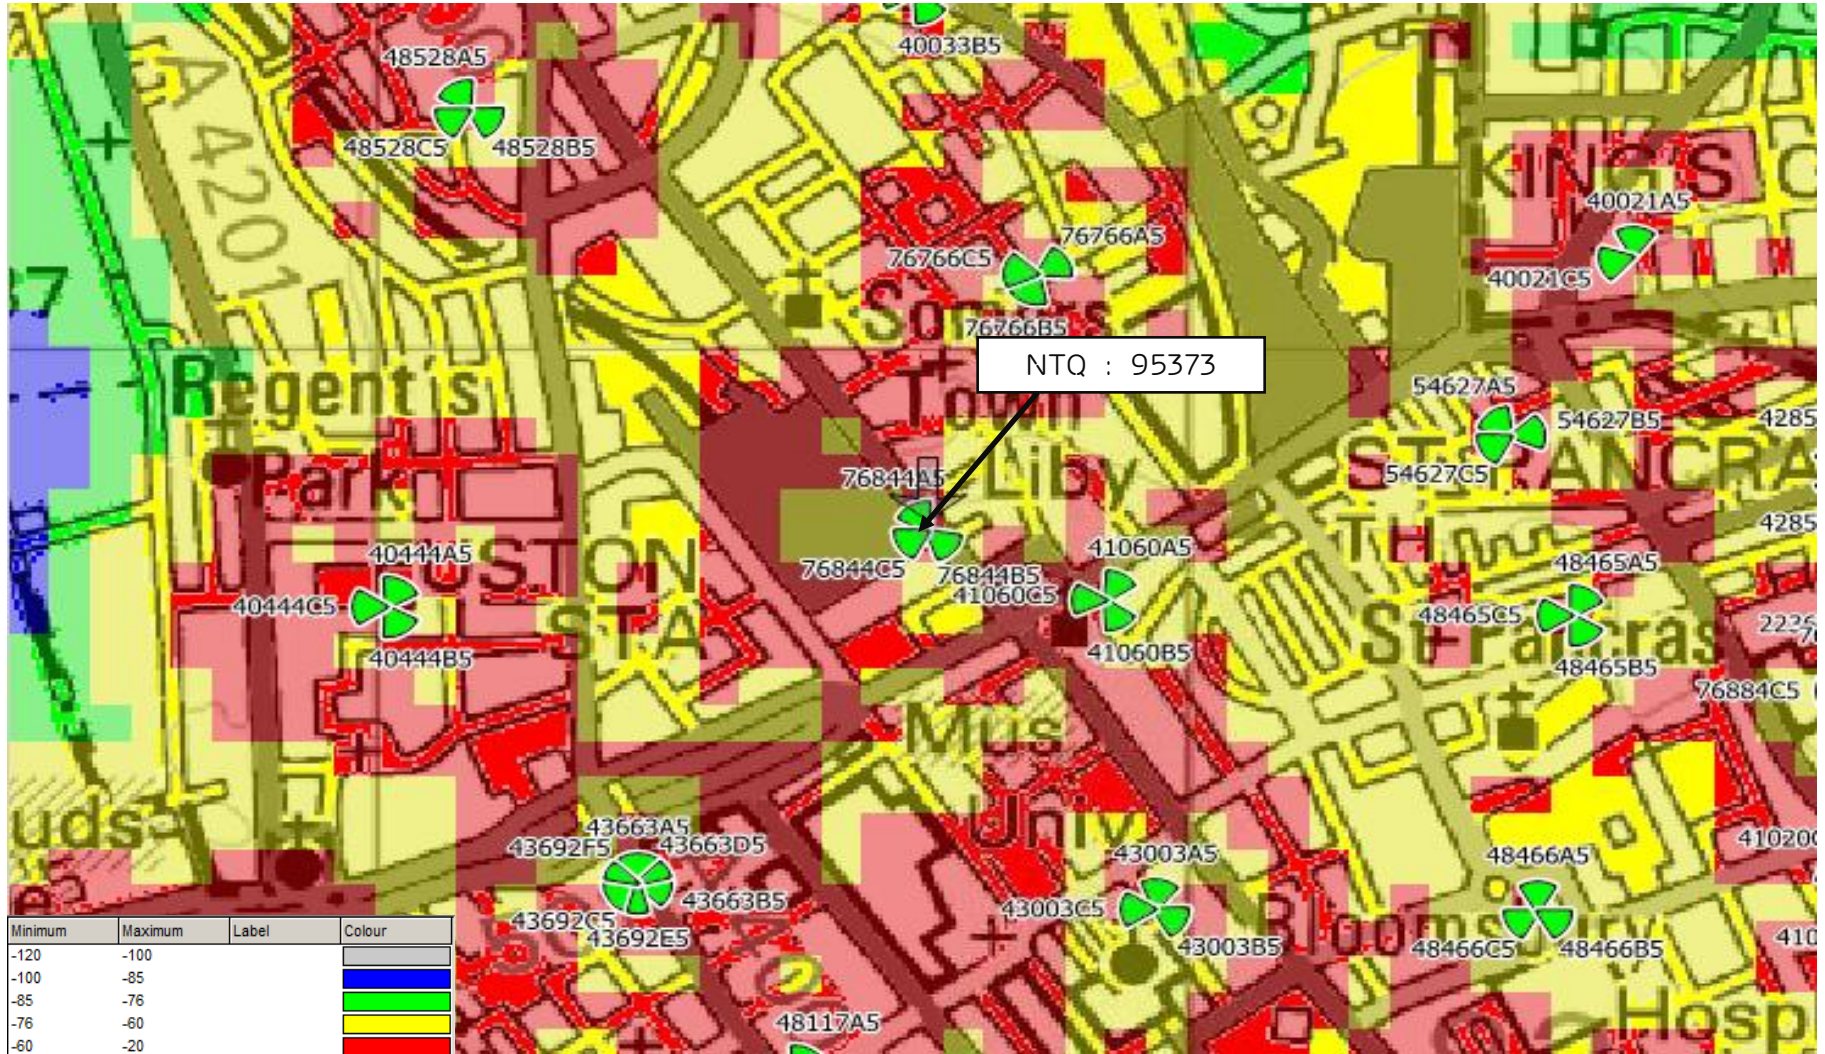

3G RSCP PLOT OUTDOOR COVERAGE LIVE SITES WITH NTQ_ 95373