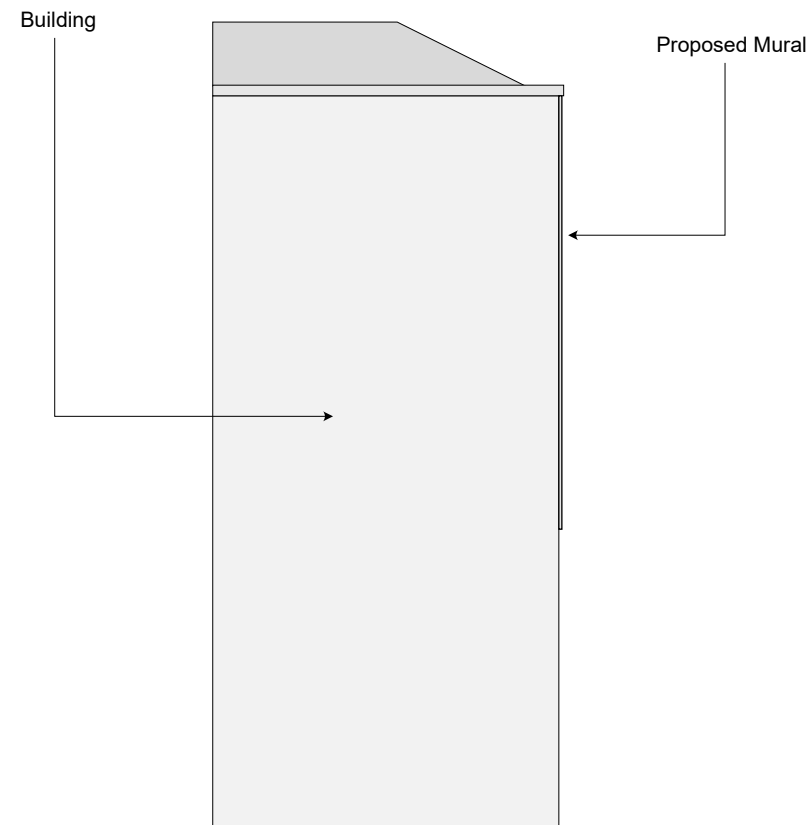

STANDARD SPECIFICATIONS

MURAL DISPLAY - (PROPOSED)

Site:
226 Camden High Street, Camden Town, London NW1 8QS

Proposal:
Mural Display

Drawing:
Standard Specifications

Date:
07/03/2022

Dwg. No.
PY3995/005 rev D

Scale: 1:100@A3