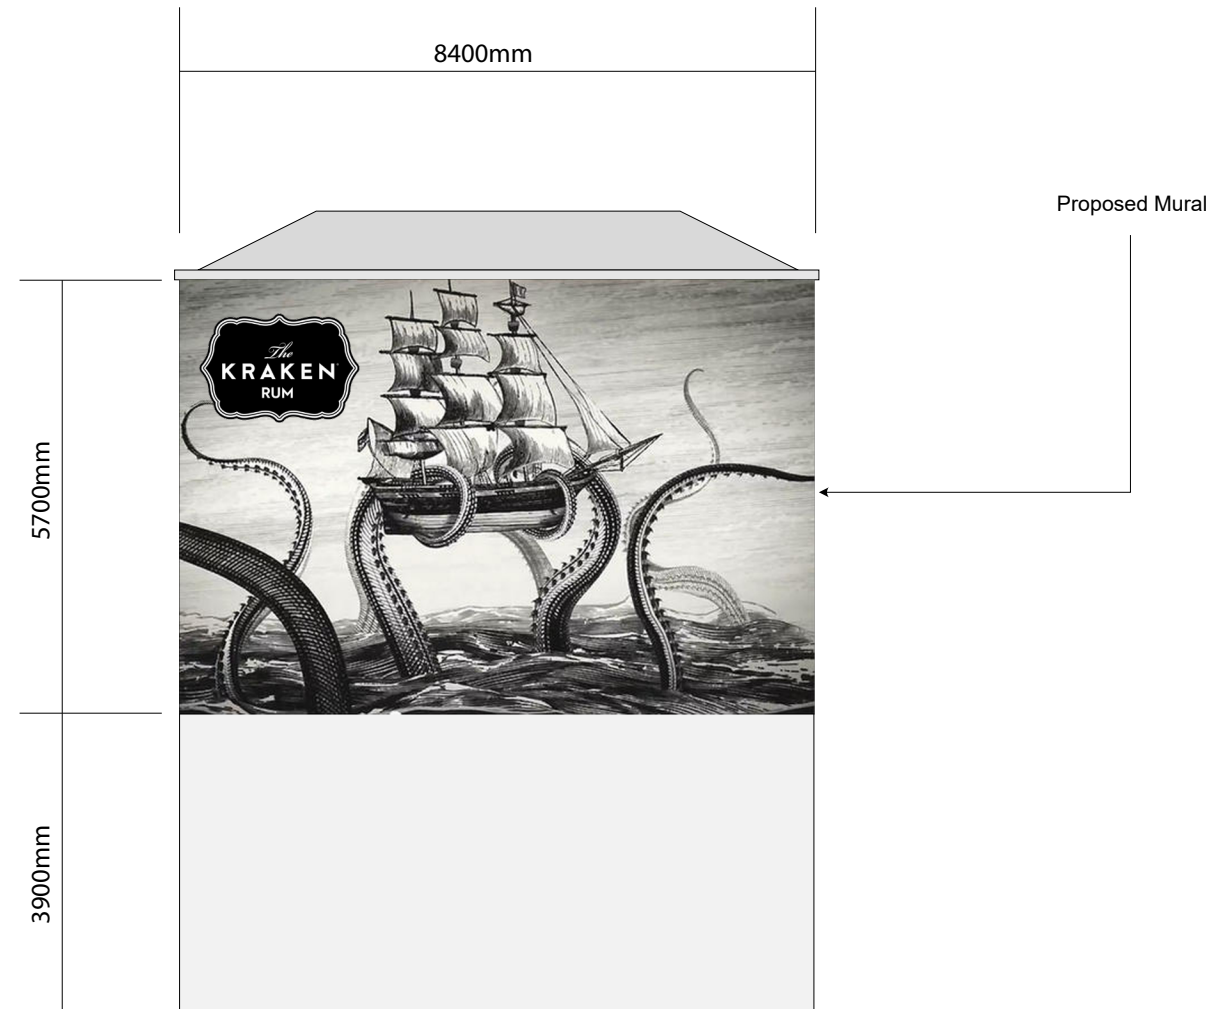

STANDARD SPECIFICATIONS

MURAL DISPLAY - (PROPOSED)

Site:
226 Camden High Street, Camden Town, London NW1 8QS

Proposal:
Mural Display

Drawing:
Standard Specifications

Date:
07/03/2022

Dwg. No.
PY3995/005 rev D

Scale: 1:100@A3