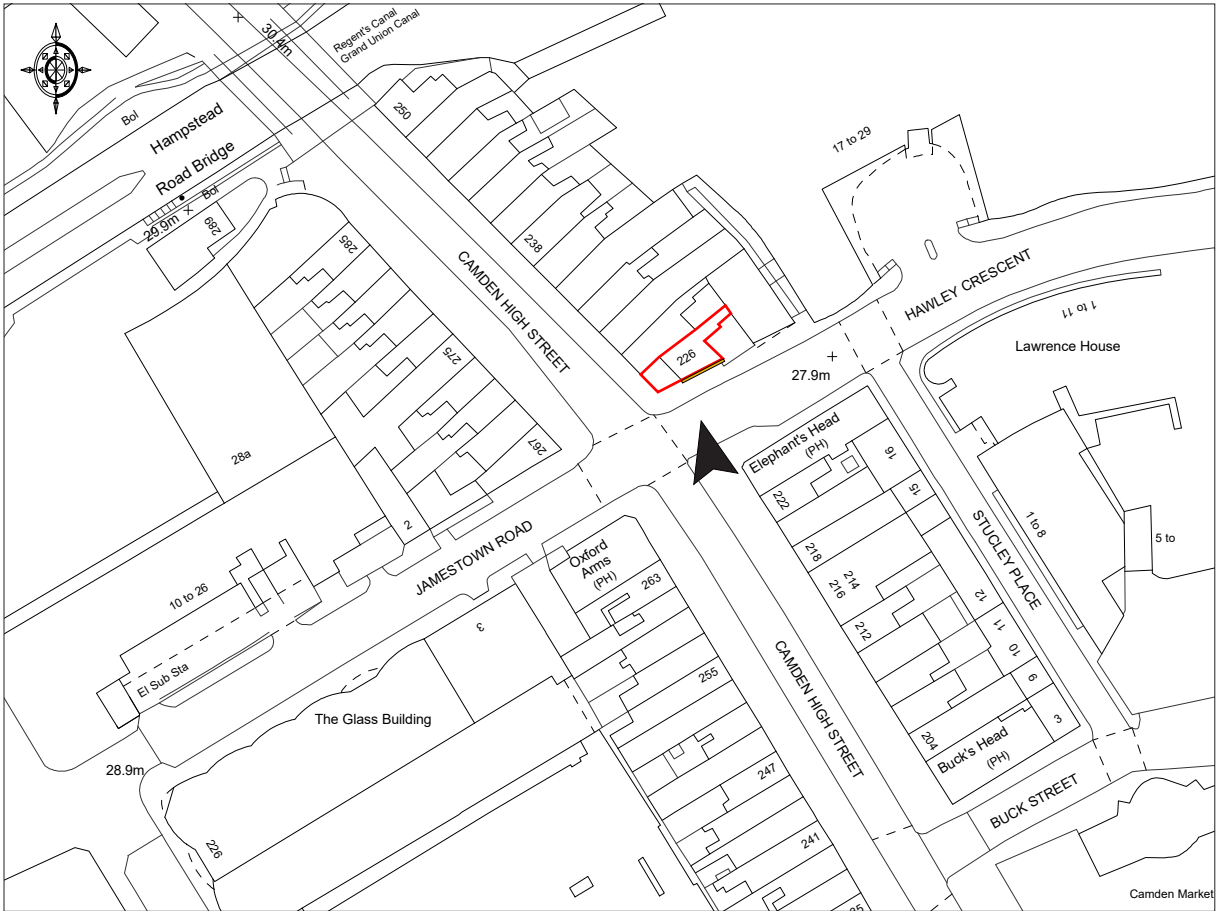

LOCATION PLAN

- Proposed Mural
- Site Boundary

Site: 226 Camden High Street, Camden Town, London NW1 8QS	Proposal: Mural Display	Drawing: Location Plan	Date: 07/03/2022	Dwg. No. PY3995/001 rev D	Scale: 1:1250@A3