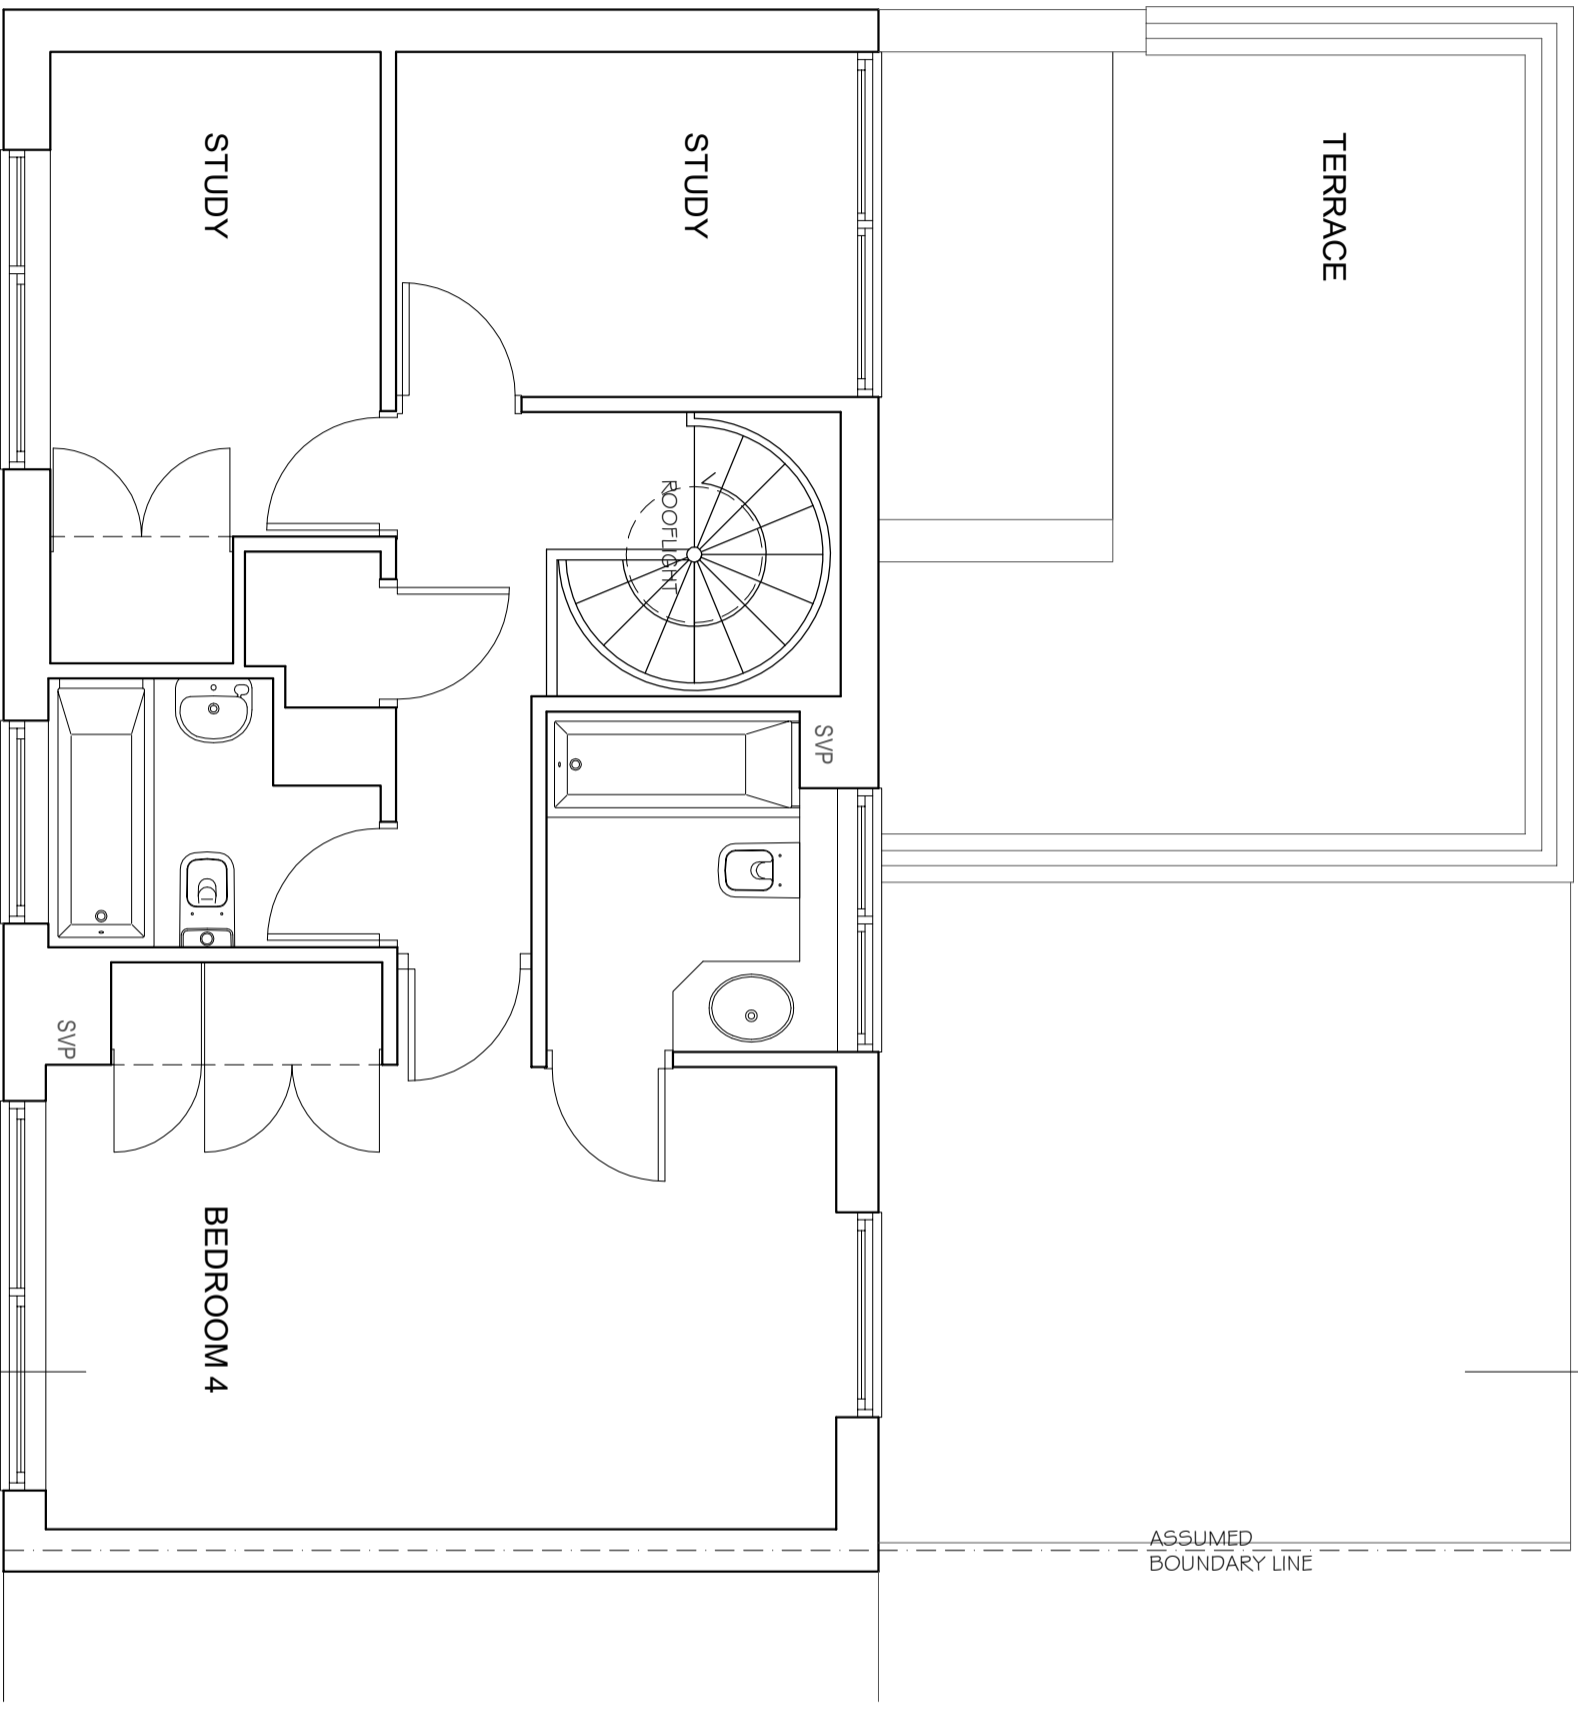

KEY

KASIA WHITFIELD DESIGN

TITLE PROPOSED SECOND FLOOR PLAN

DATE	SCALE	STATUS
2021.11.23	1:50@A3	PLANNING

PROJECT NO.	DRAWING NO.	REVISION
HR19.3	PP3	

0m

5m