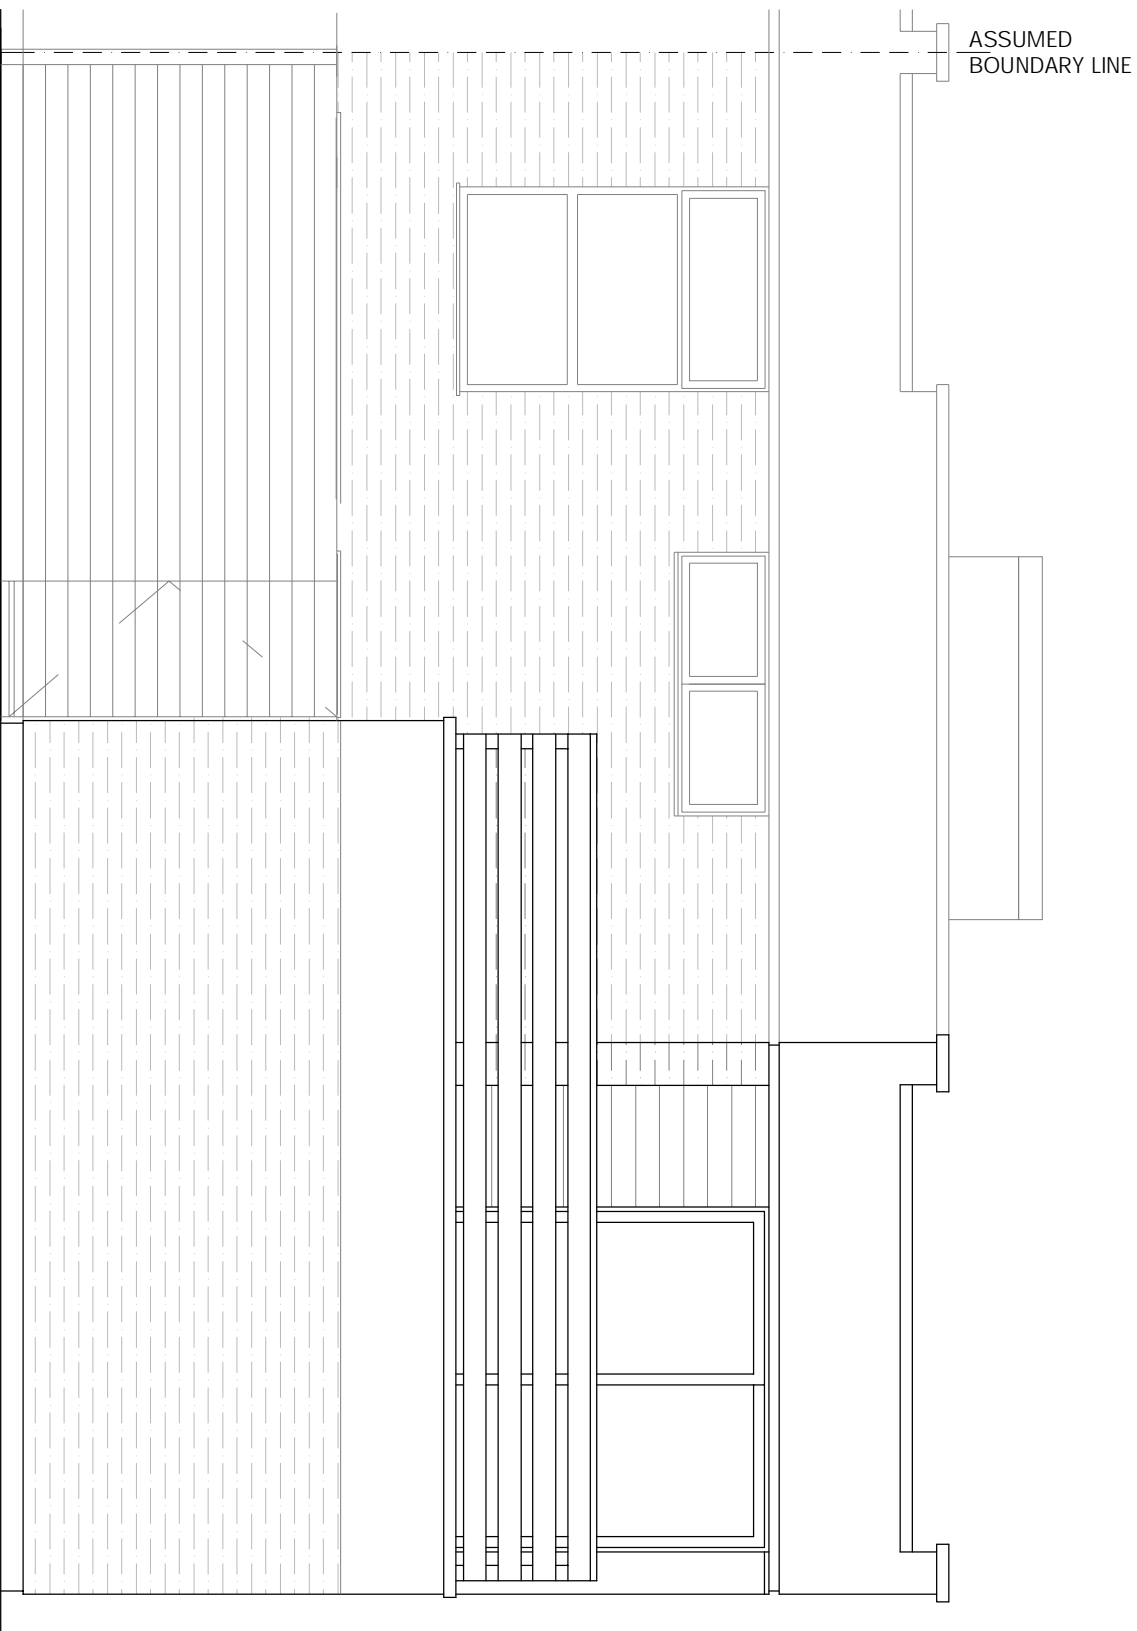

REVISIONS

REV. DATE REVISION NOTES:

KEY

KASIA WHITFIELD DESIGN

KASIAWHITFIELD@GMAIL.COM
TEL: 07865056383

JOB
19 HAWTREY ROAD
LONDON NW3 3SS

TITLE
EXISTING REAR ELEVATION (SOUTH)
AS SEEN FROM THE COMMUNAL GARDEN

DATE	SCALE	STATUS
2021.11.16	1:50 @ A3	EXISTING

PROJECT NO.	DRAWING NO.	REVISION
HR19	EX7