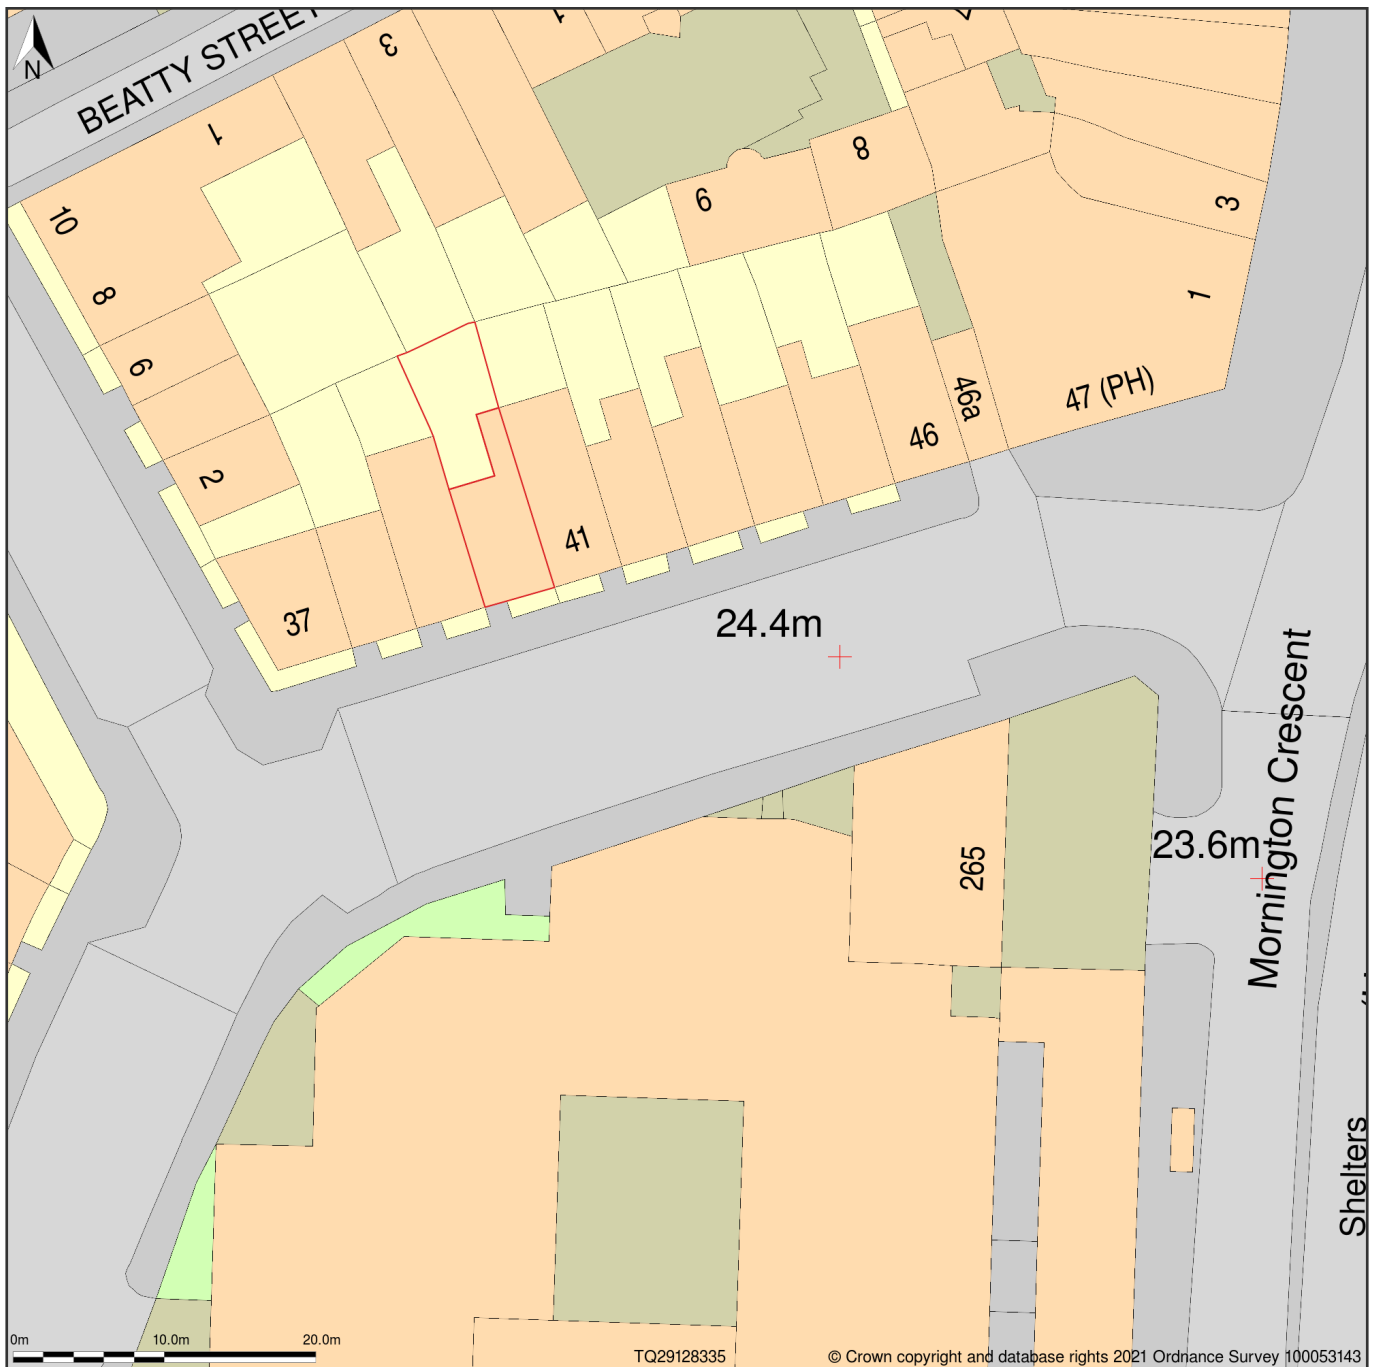

40, Mornington Crescent, London, Camden, NW1 7RB

Block Plan shows area bounded by: 529076.86, 183310.9 529166.86, 183400.9 (at a scale of 1:500), OSGridRef: TQ29128335. The representation of a road, track or path is no evidence of a right of way. The representation of features as lines is no evidence of a property boundary.

Produced on 27th Oct 2021 from the Ordnance Survey National Geographic Database and incorporating surveyed revision available at this date. Reproduction in whole or part is prohibited without the prior permission of Ordnance Survey. © Crown copyright 2021. Supplied by www.buyaplan.co.uk a licensed Ordnance Survey partner (100053143). Unique plan reference: #00679455-071003