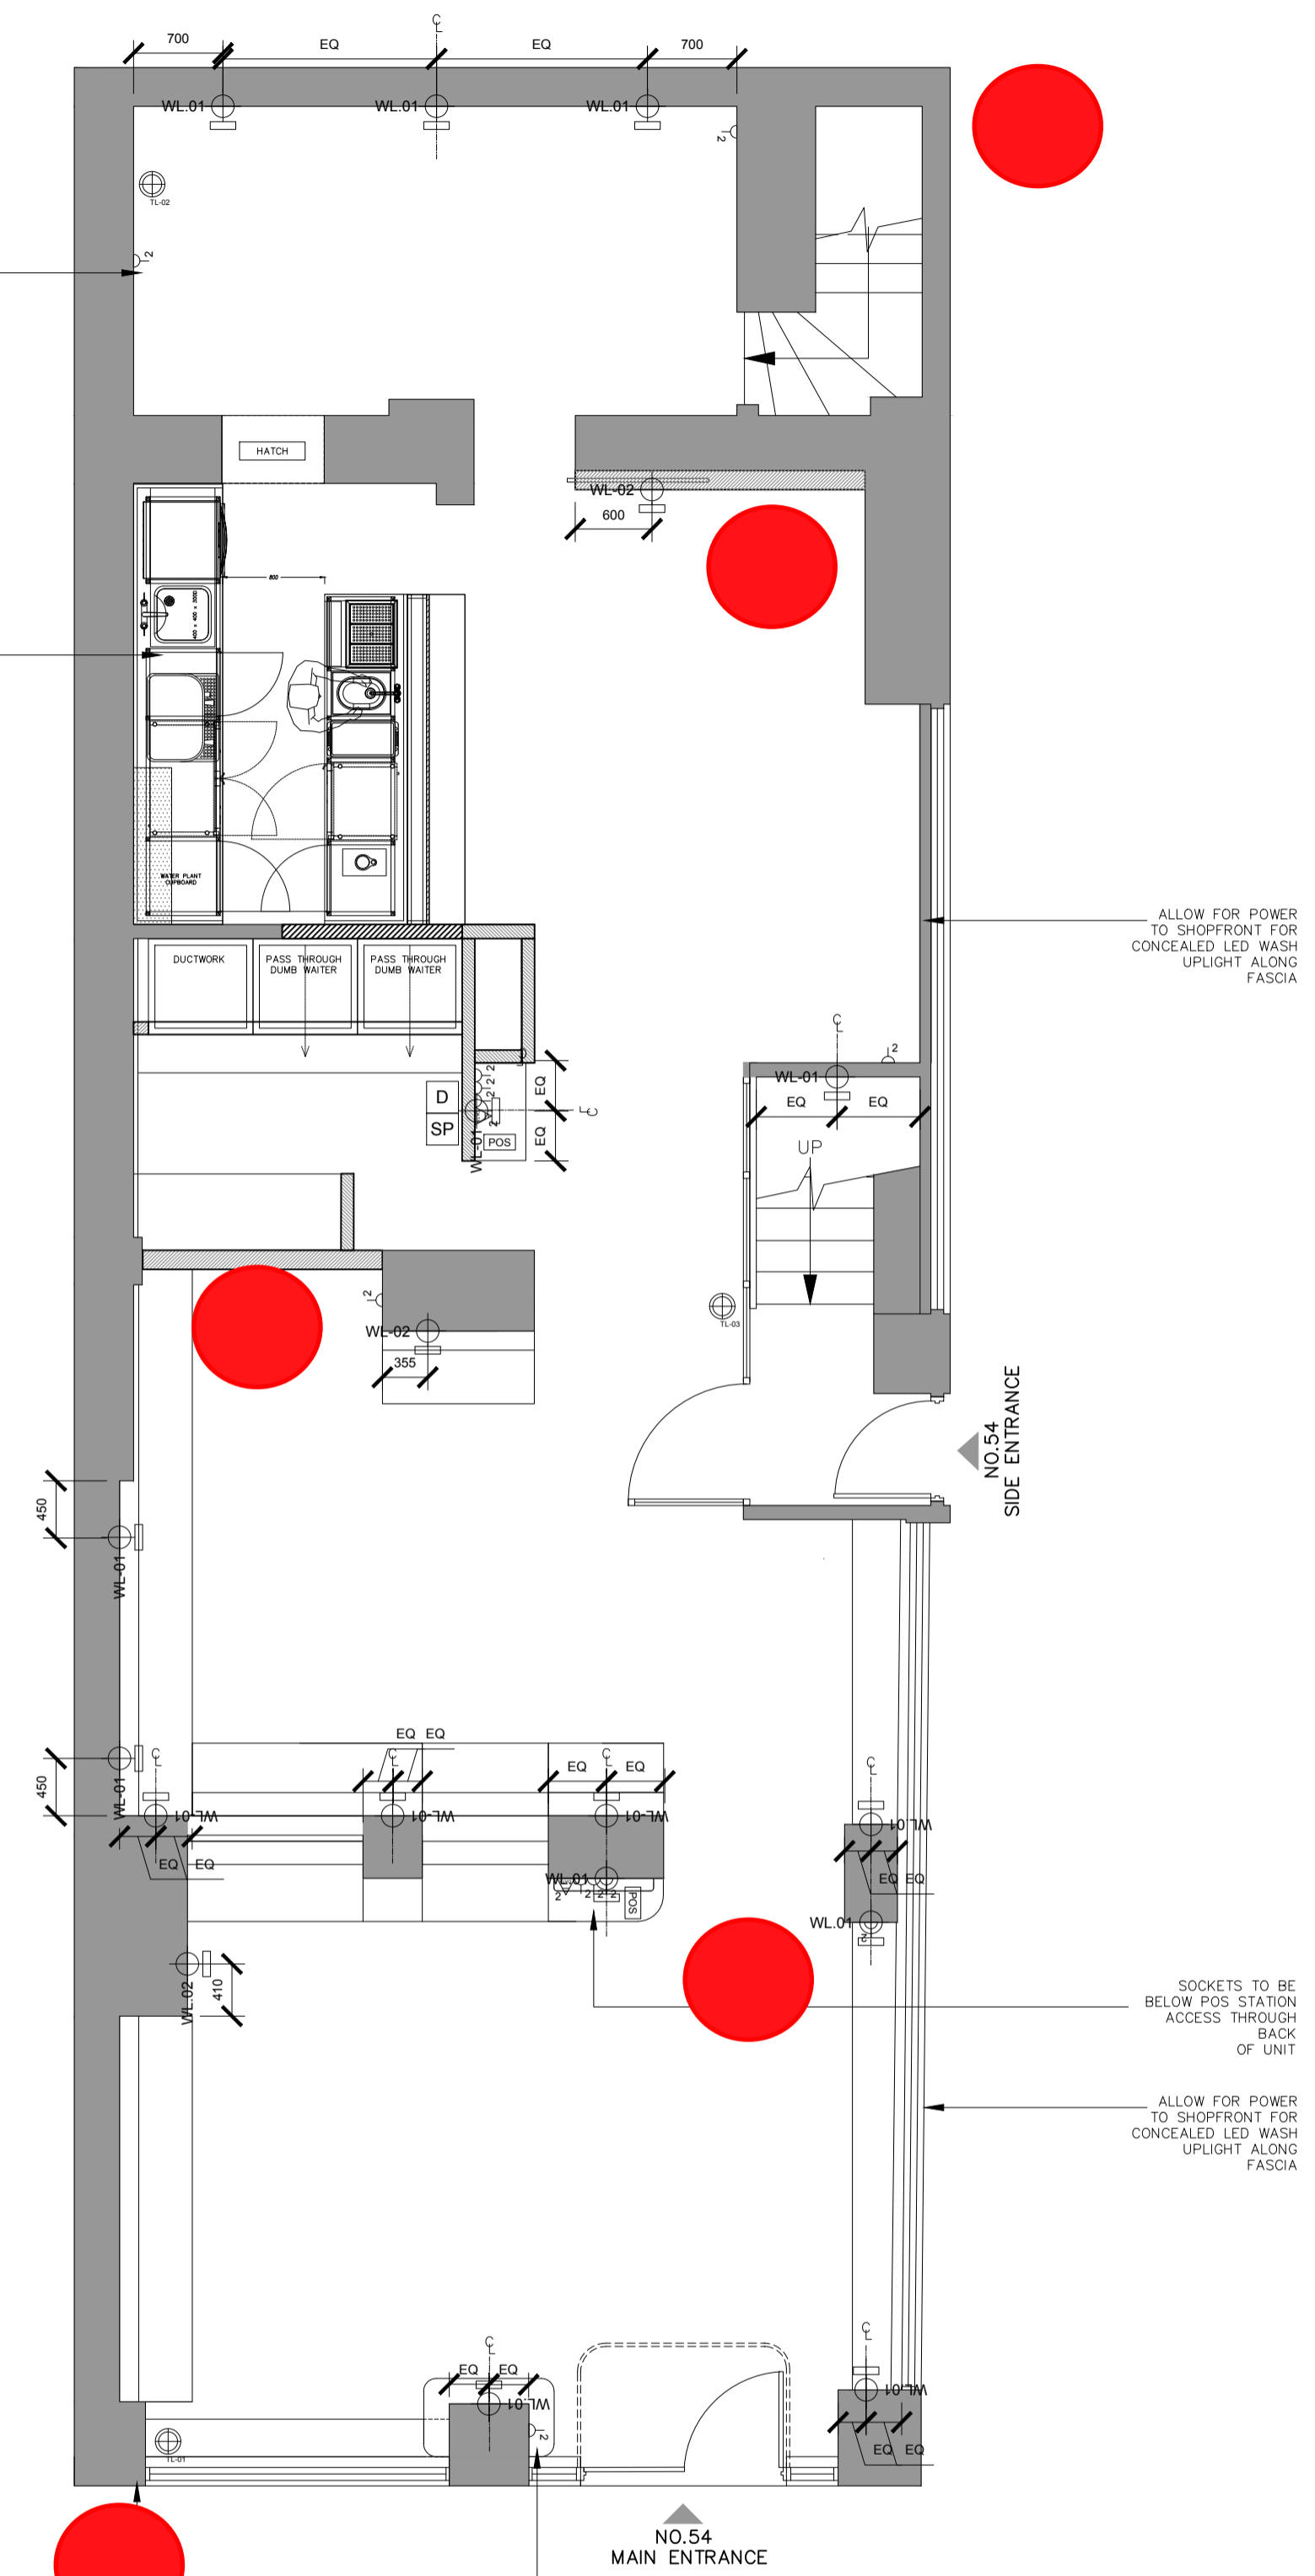

NOTES:
ALL DIMENSIONS TO BE CHECKED WITH SITE DIMENSIONS.
CONTRACTOR TO RAISE ANY ISSUES OR CONFLICTS WITH STUDIO FOUND PRIOR TO MANUFACTURE

© 2019/2021 STUDIO FOUND 2021

ELECTRICAL

SINGLE POWER SOCKET	⏏
DOUBLE POWER SOCKET	⏏²
WATER PROOF SOCKET	⏏_{WP}
5 AMP LIGHTING SOCKET	⏏_{5A}
FUSED SPUR	⏏_{FS}
HAND DRYER SPUR	⏏_{HD}
TELEPHONE POINT	⏏_{TP}²
DATA POINT	⏏_{DP}²
HIGH LEVEL ELEC POINT	HL
CONTROL PANEL (Dimmers / Speakers / Etc)	SP | D
SPEAKERS	⊗

01 SMALL POWER AND LL LIGHTING PLAN
1:50 @ A1