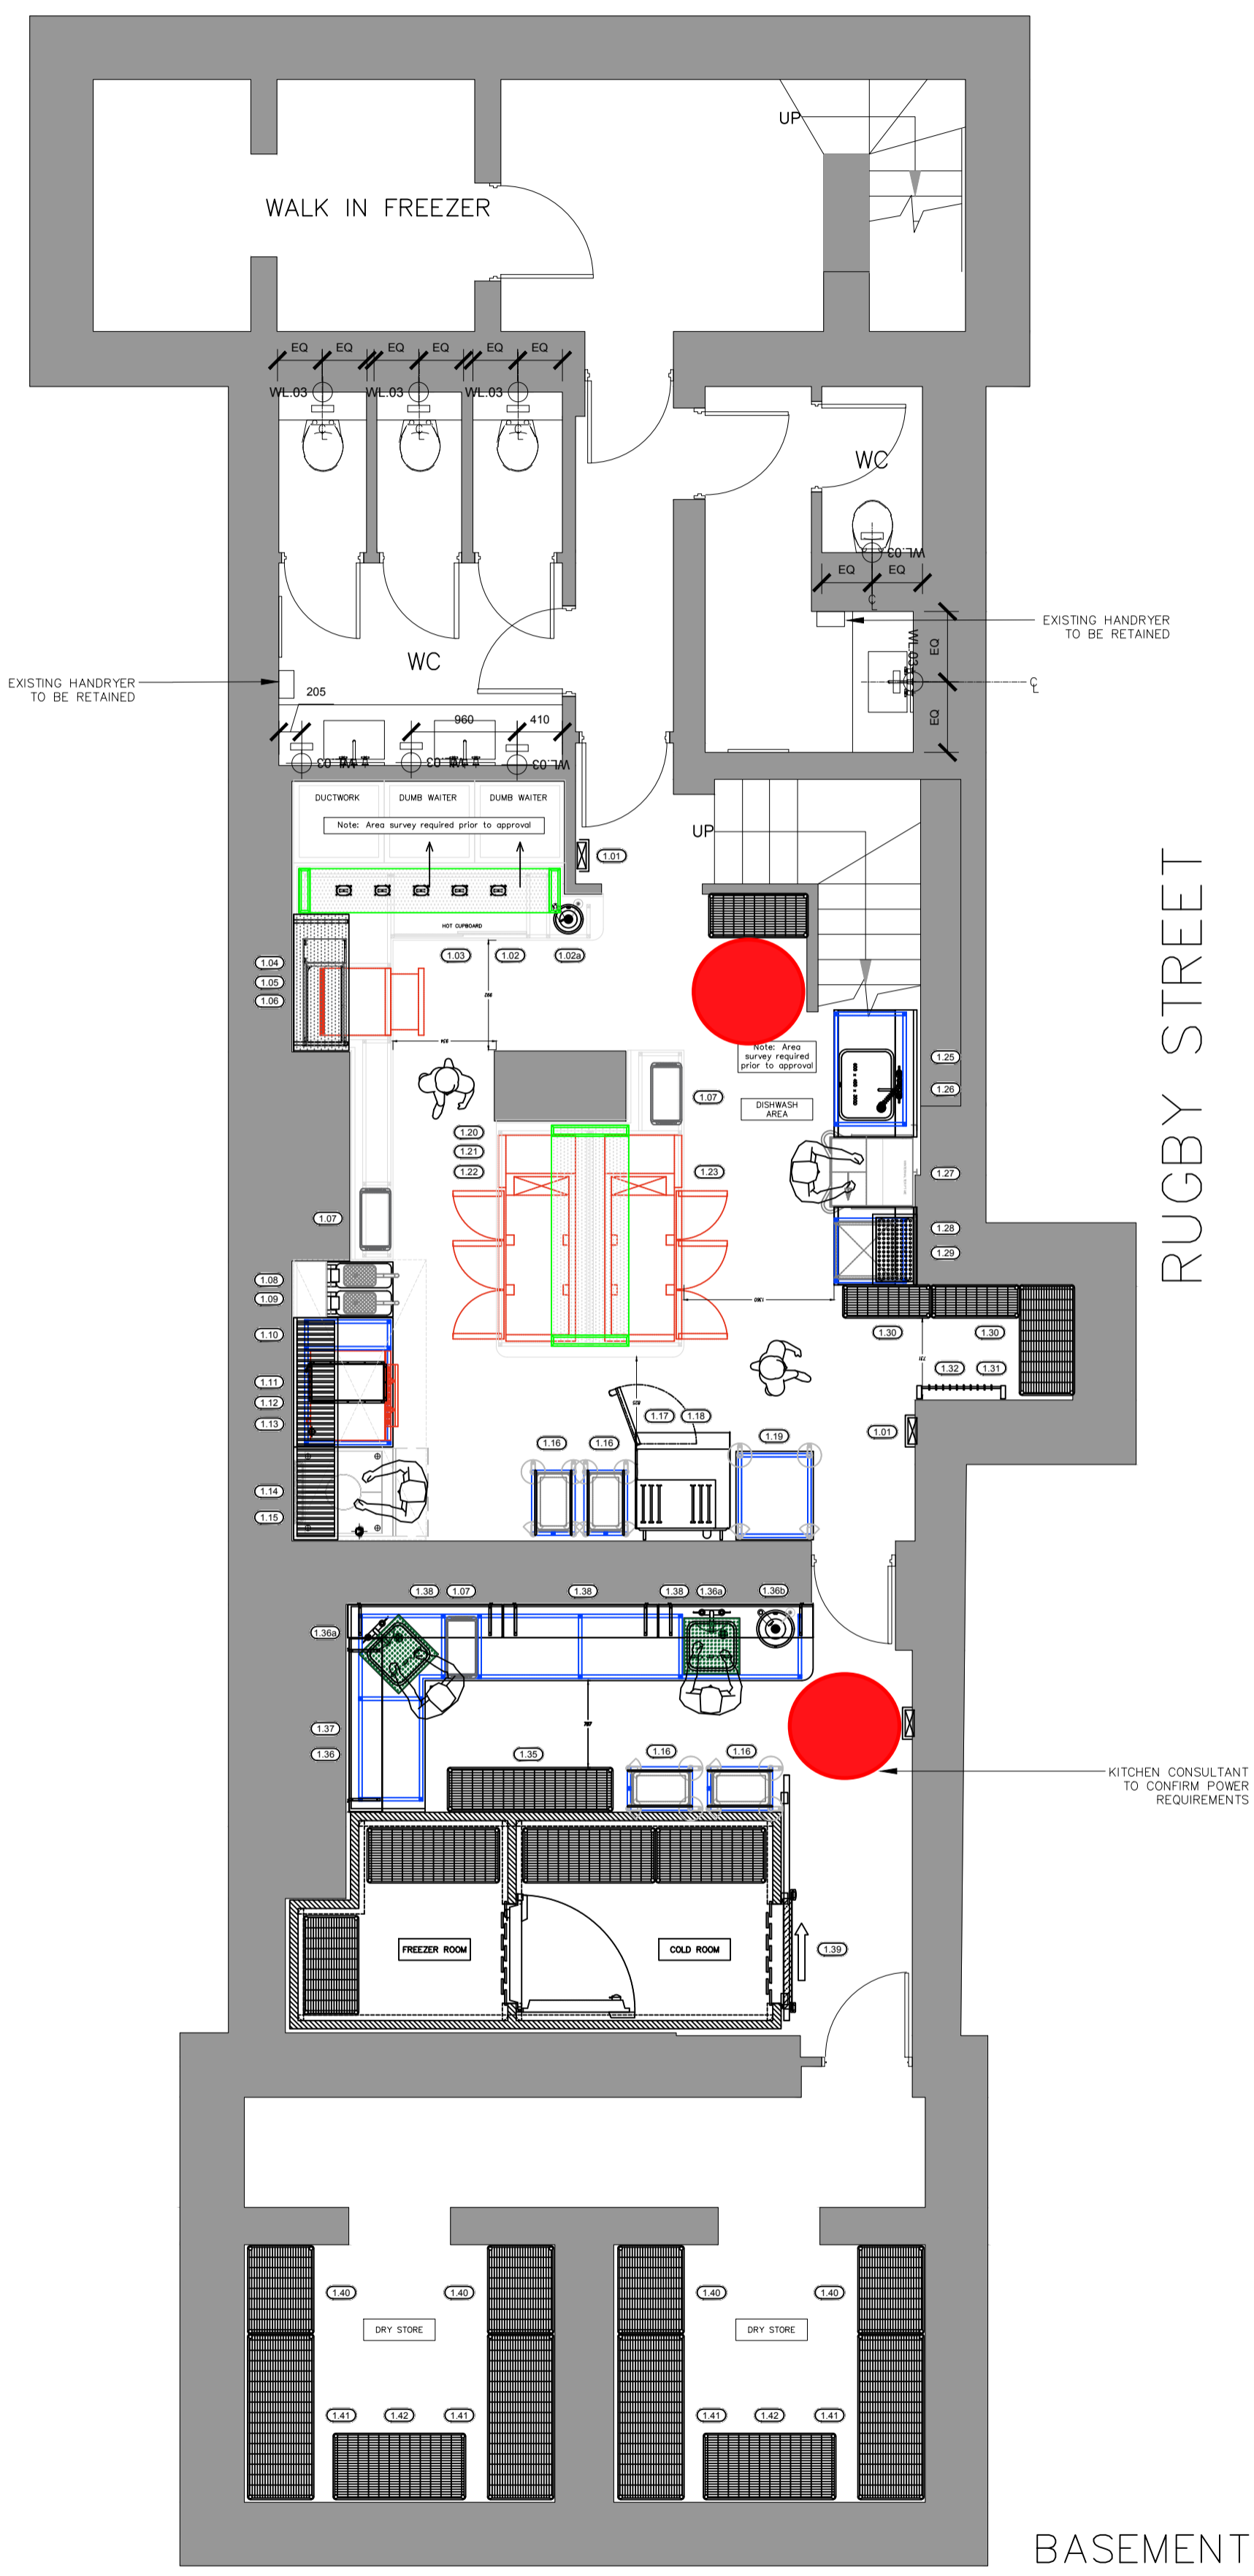

02 SMALL POWER AND LL LIGHTING PLAN
1:50 @ A1

Rev | Date | Comments

FOR INFO

Studio Found

Project: HONEY & CO	Client: HONEY & CO	Drawn: MR	Checked: EP
Drawing Title: SMALL POWER AND LL LIGHTING		Scale: @ A1	
Project Reference: 2070	Drawing Number: 2070.106	Revision: /