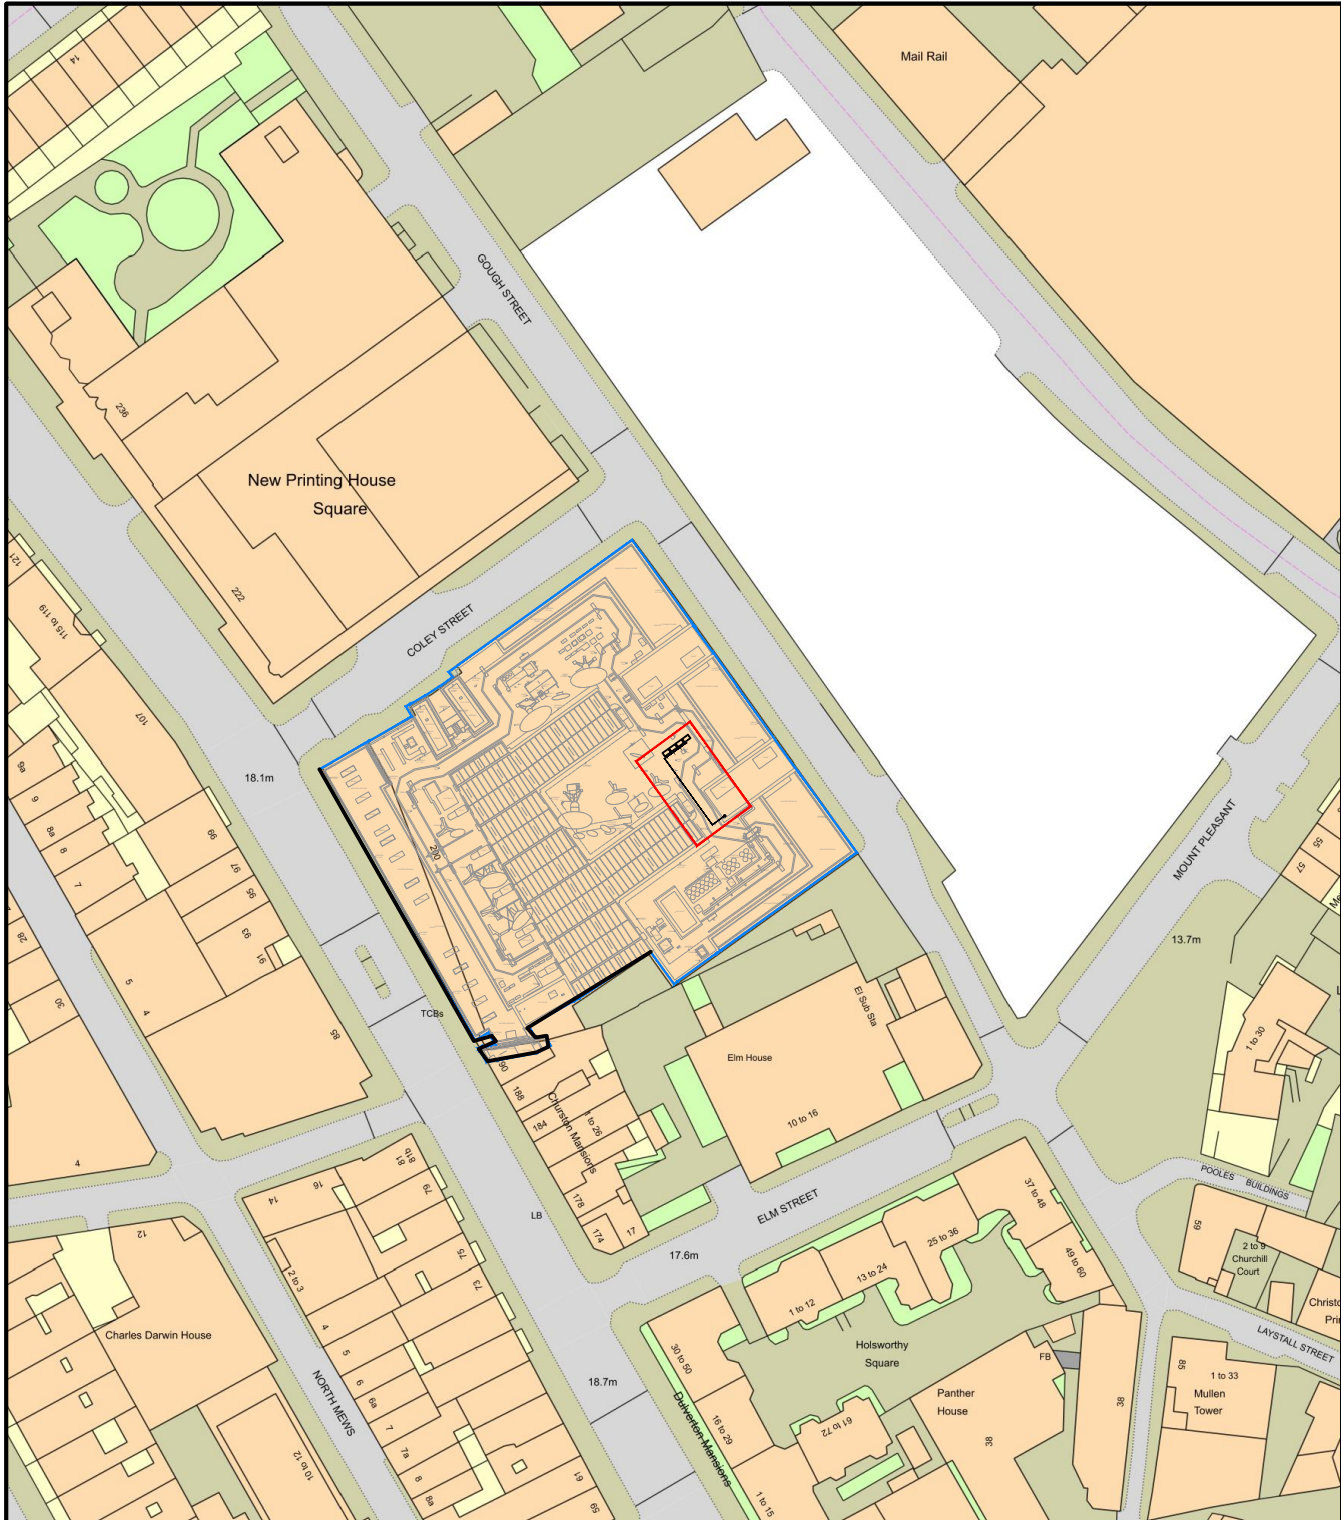

Site Location Map

Plan Produced for: ITN Productions

Date Produced: 25 Jan 2022

Plan Reference Number: TQRQM22025160602497

Scale: 1:1250 @ A4