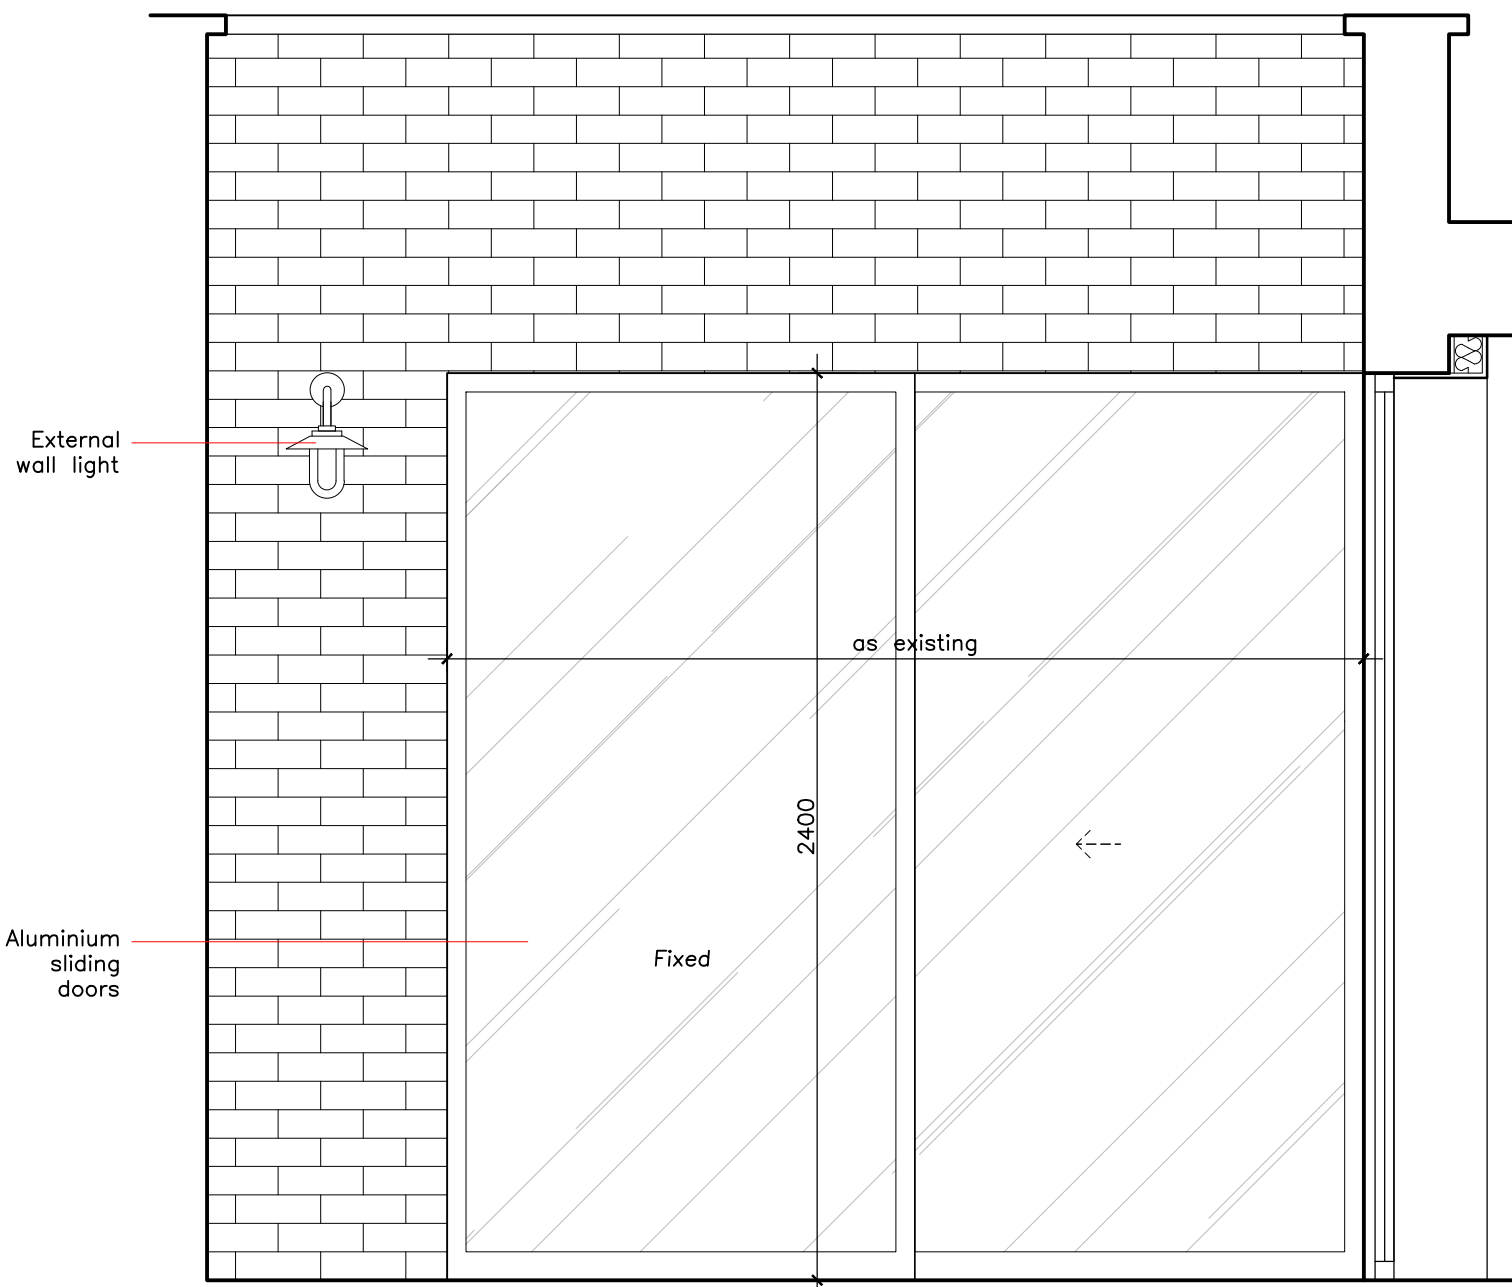

 **LIVING ROOM PATIO DOORS ELEVATION**
 SCALE 1:20

 **MASTER BEDROOM PATIO DOORS ELEVATION**
 SCALE 1:20

TENDER
mackenzie wheeler
 ARCHITECTS & DESIGNERS
 11-13 Bateman's Row, Shoreditch, London EC2A 3HH
 T +44 (0)20 7739 8279
 Client
Julia Stegemann & Greg Cripps
 Project
 13-14A Doughty Mews,
 Bloomsbury, London
 WC1N 2PG
 Drawing
**PROPOSED
 PATIO DOORS
 DETAILS**

Drawing No.	Rev
1481/413	/

Scale	Size	Drawn	Date
1:20	A3	AT	FEB-22

ALL DIMENSIONS, SETTING OUT AND LEVELS MUST BE CHECKED ON SITE AND NOT SCALED OFF THIS DRAWING BEFORE ORDERING AND STARTING WORK ON SITE
 © MACKENZIE WHEELER