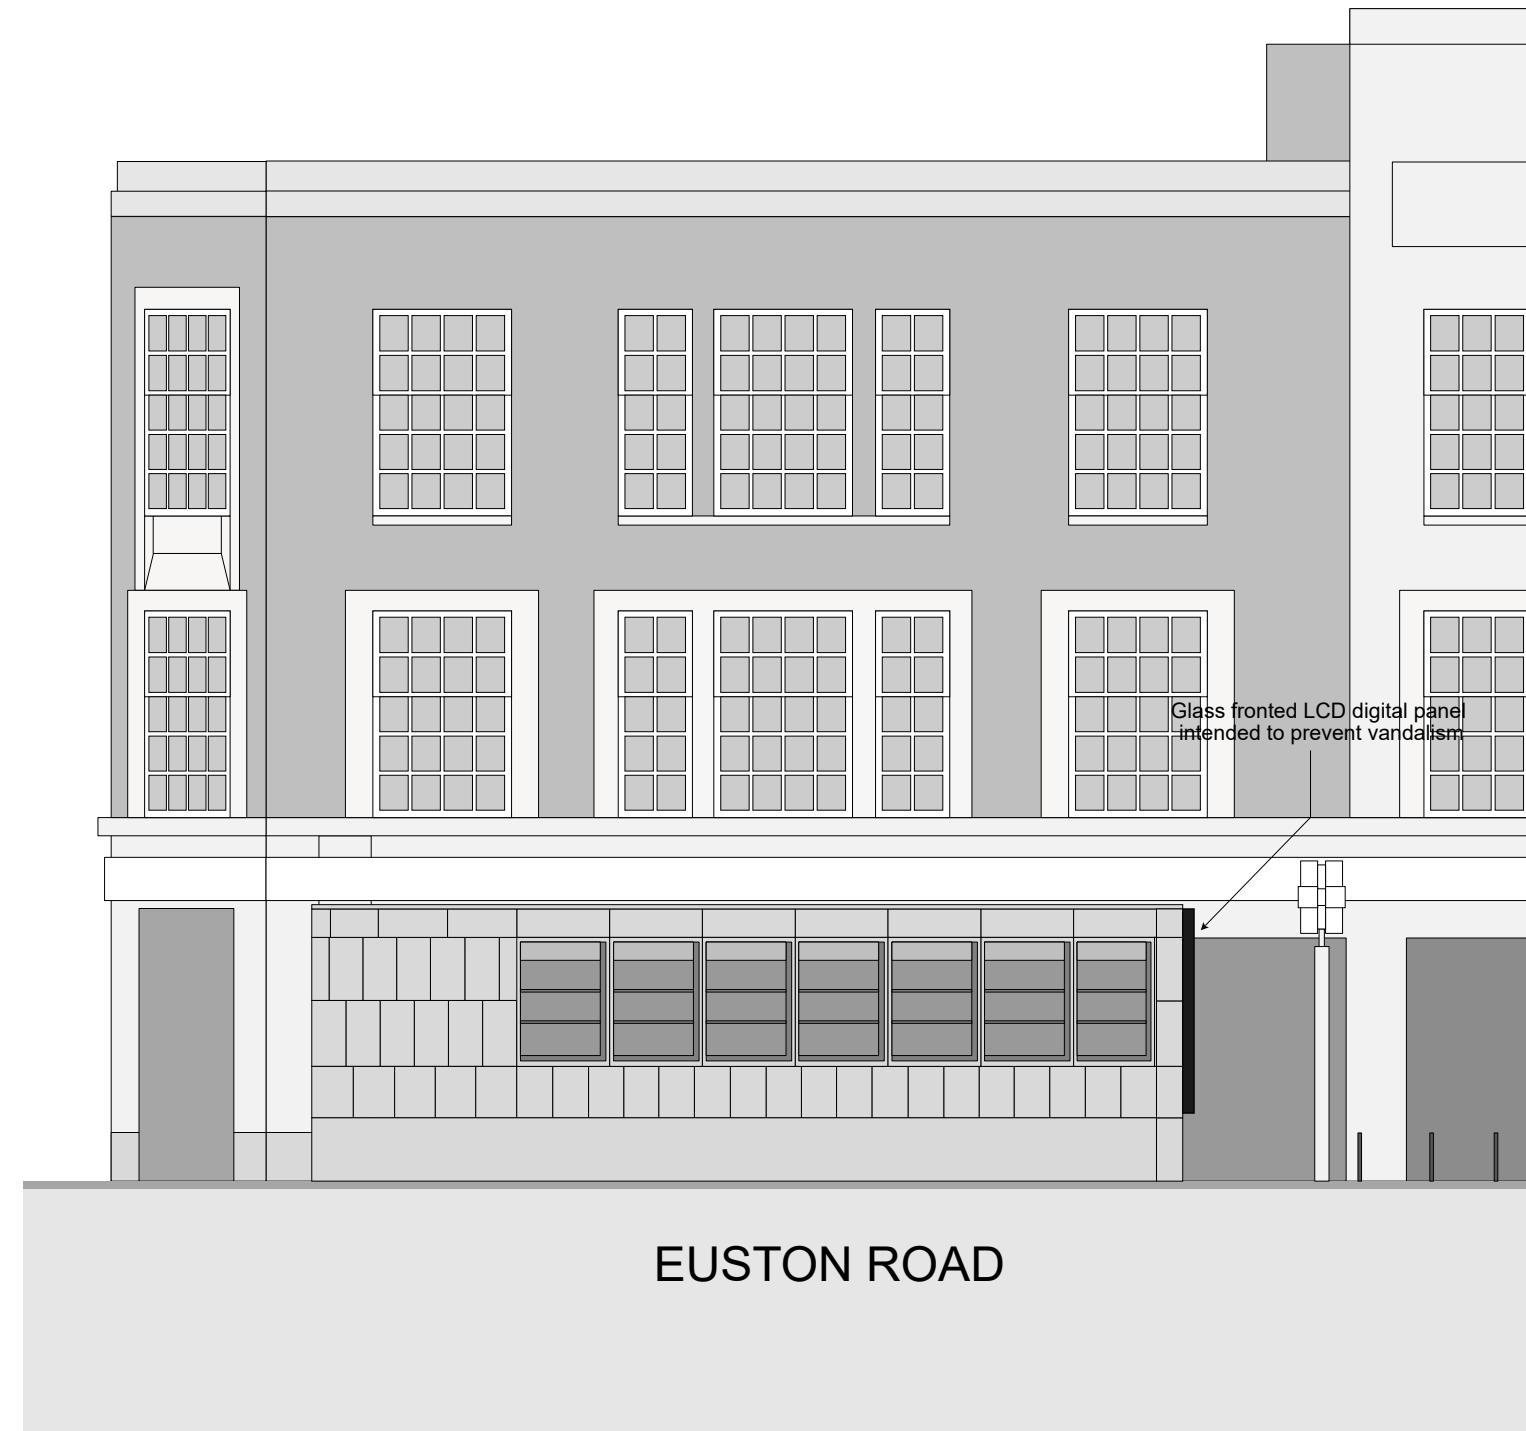

PROPOSED ELEVATIONS SITE B

SOUTHWEST ELEVATION

NORTHWEST ELEVATION

Site:
Underground Entrance outside 17-23 Euston Road London NW1 2RY

Drawing:
Proposed Elevations Site B

Date:
16/02/2022

Dwg. No.
PY4215/006

Rev.:

Scale: 1:100@A3