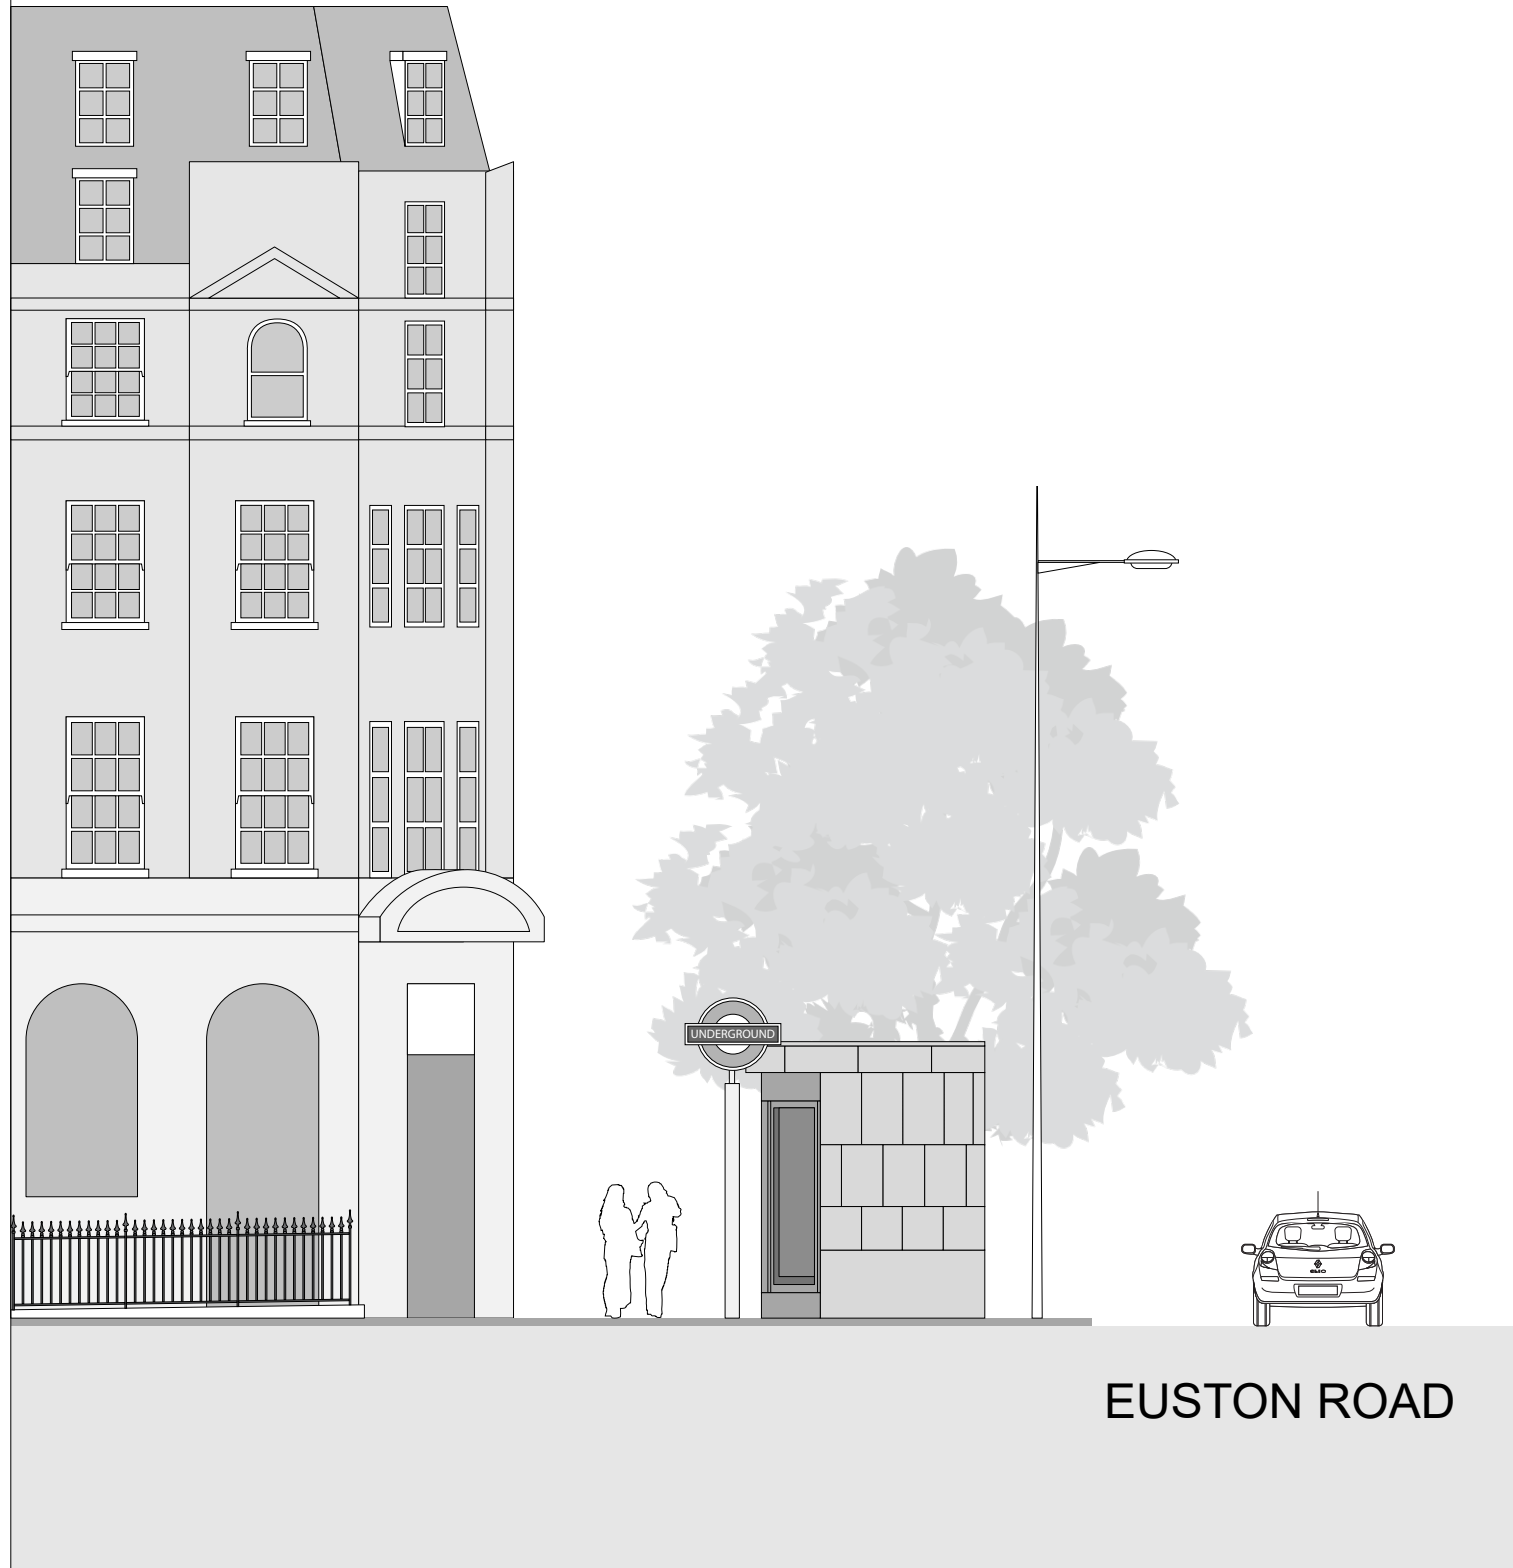

EXISTING ELEVATIONS SITE A

NORTHEAST ELEVATION

NORTHWEST ELEVATION

Site:
Underground Entrance outside 17-23 Euston Road London NW1 2RY

Drawing:
Existing Elevations Site A

Date:
16/02/2022

Dwg. No.
PY4215/003

Rev.:

Scale: 1:100@A3