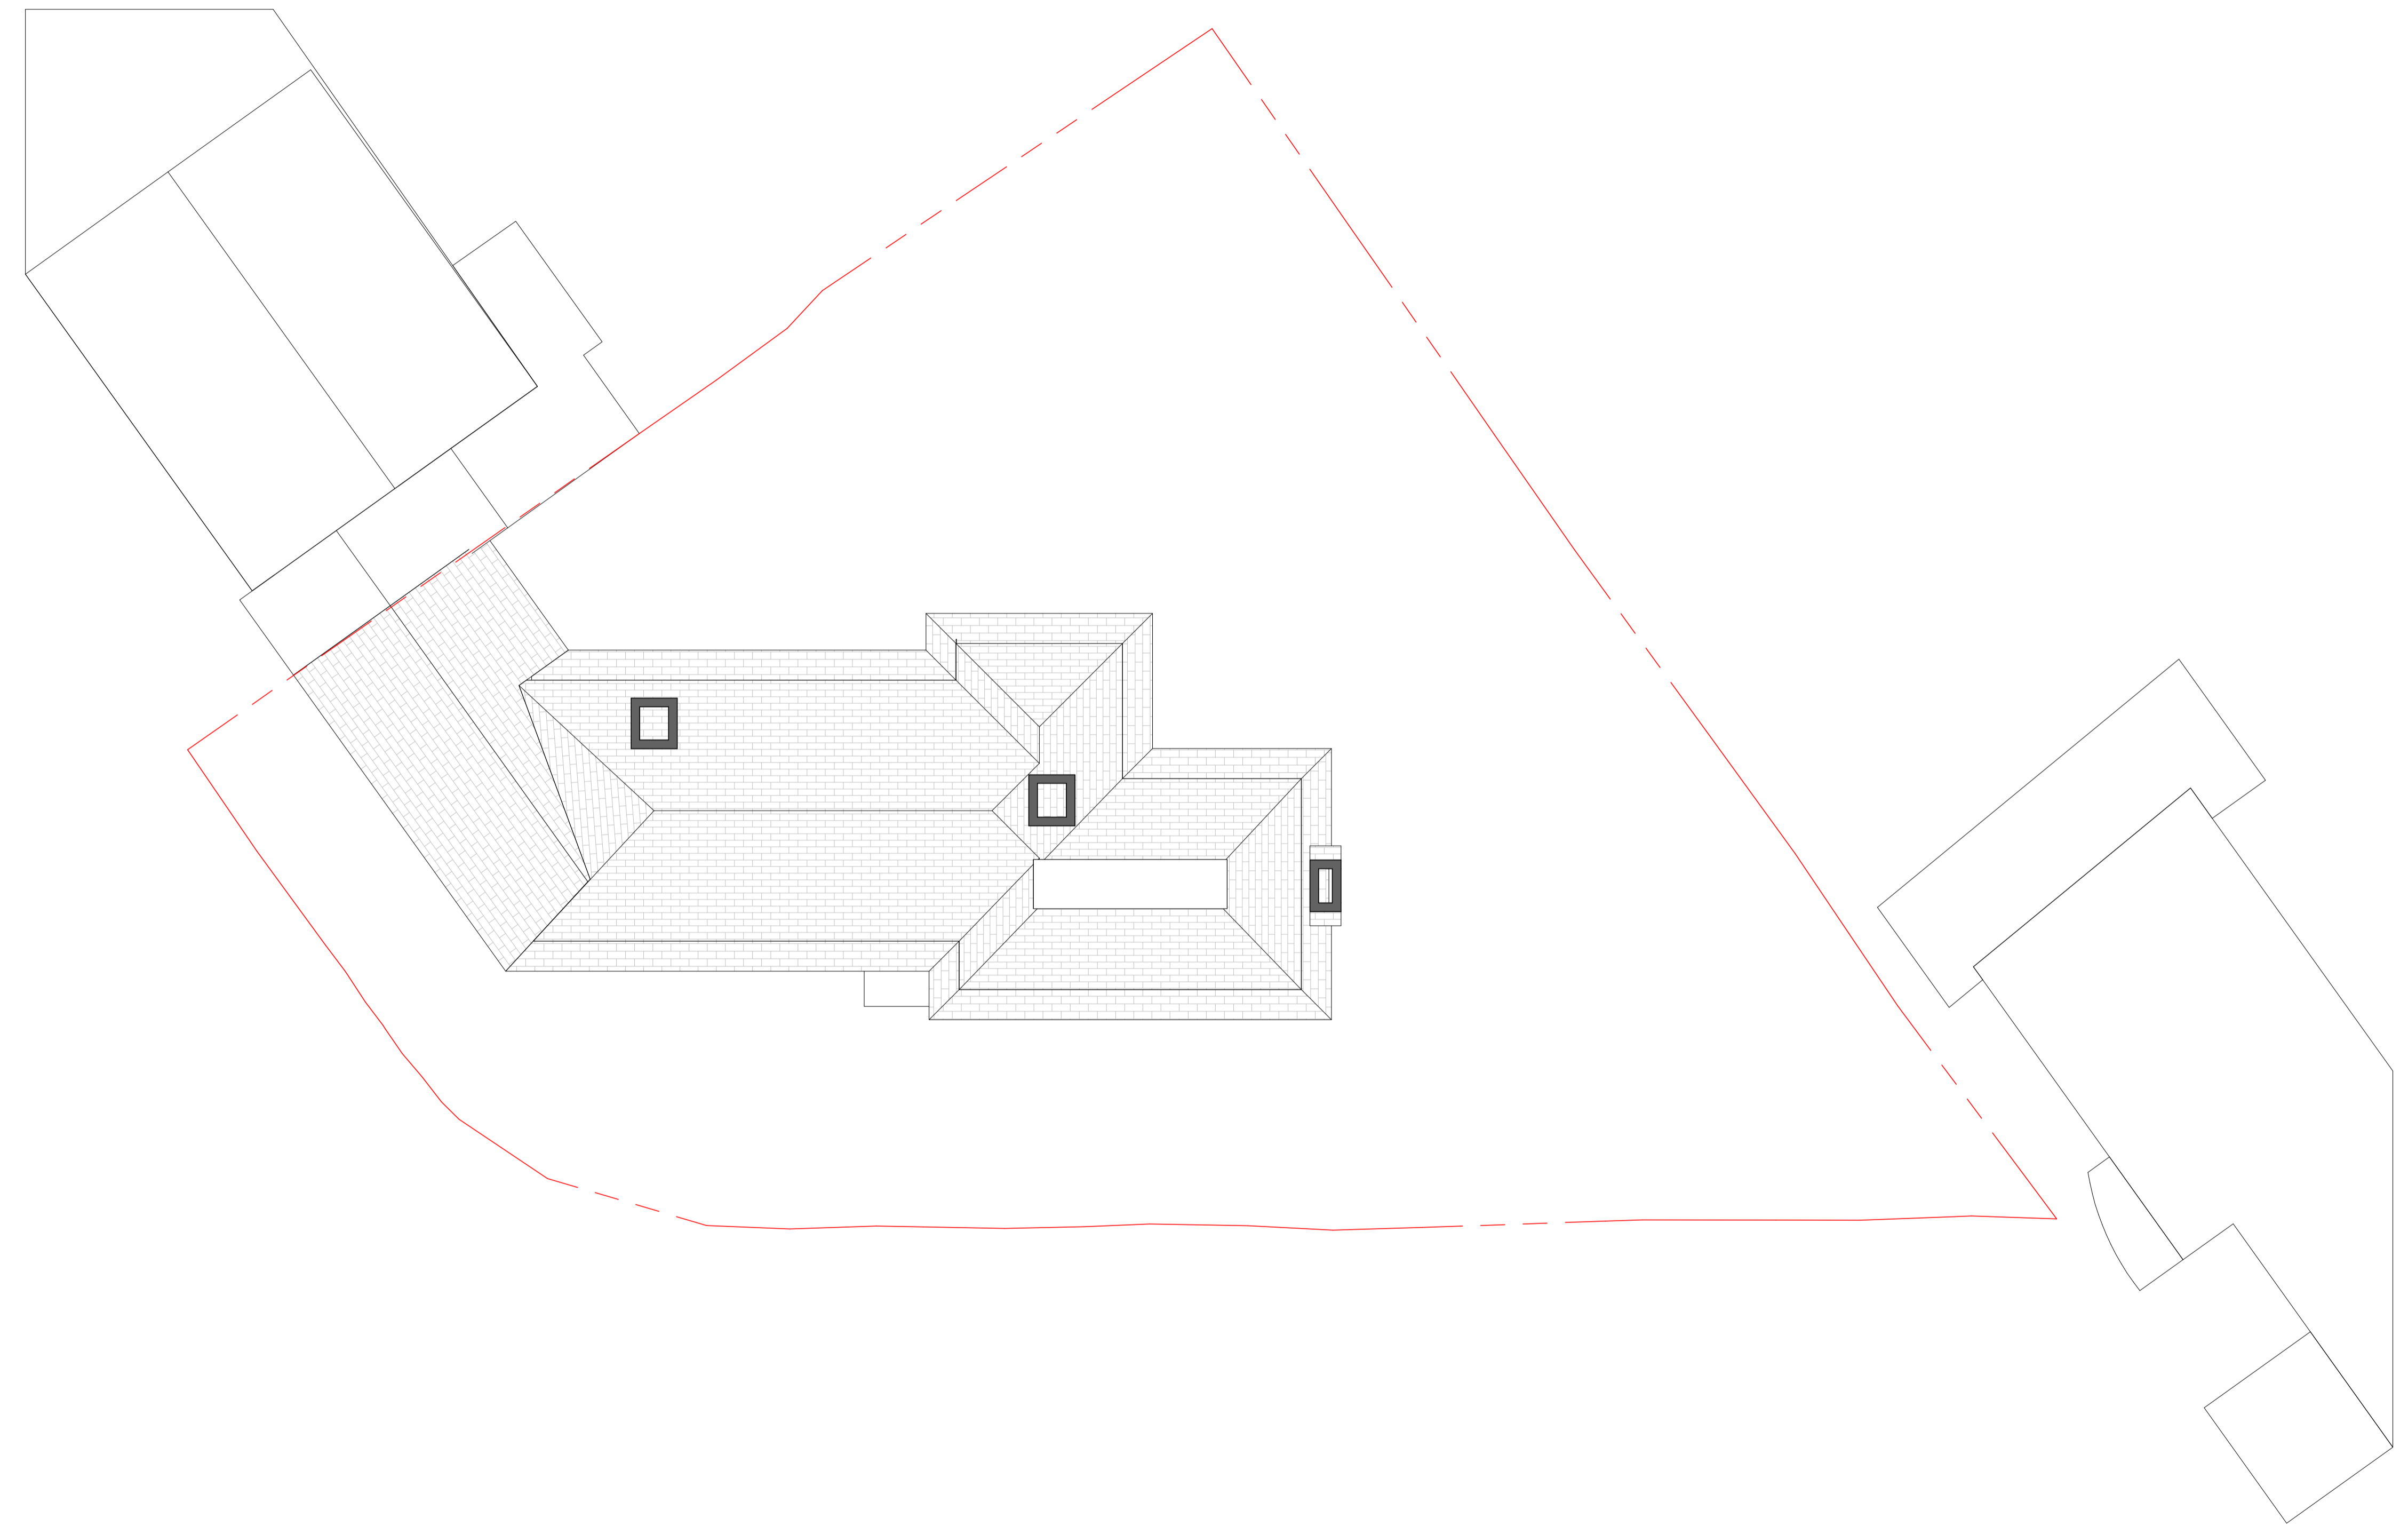

Notes:

Proposed Roof Plan
1 : 100

Rev	Description	Date	Drawn	Clkd
0	First Issue	17.02.22		

16 lambton place
notting hill
london w112sh
t 02072293125
f 02072293257
e info@wolffarchitects.co.uk

status:

STAGE

project:
Project Name
Project Address

drawing title:
Proposed Roof Plan

date: **02/17/22** | scale: **1 : 100**

dwg no: **0000-PL-204** | rev no: **0**