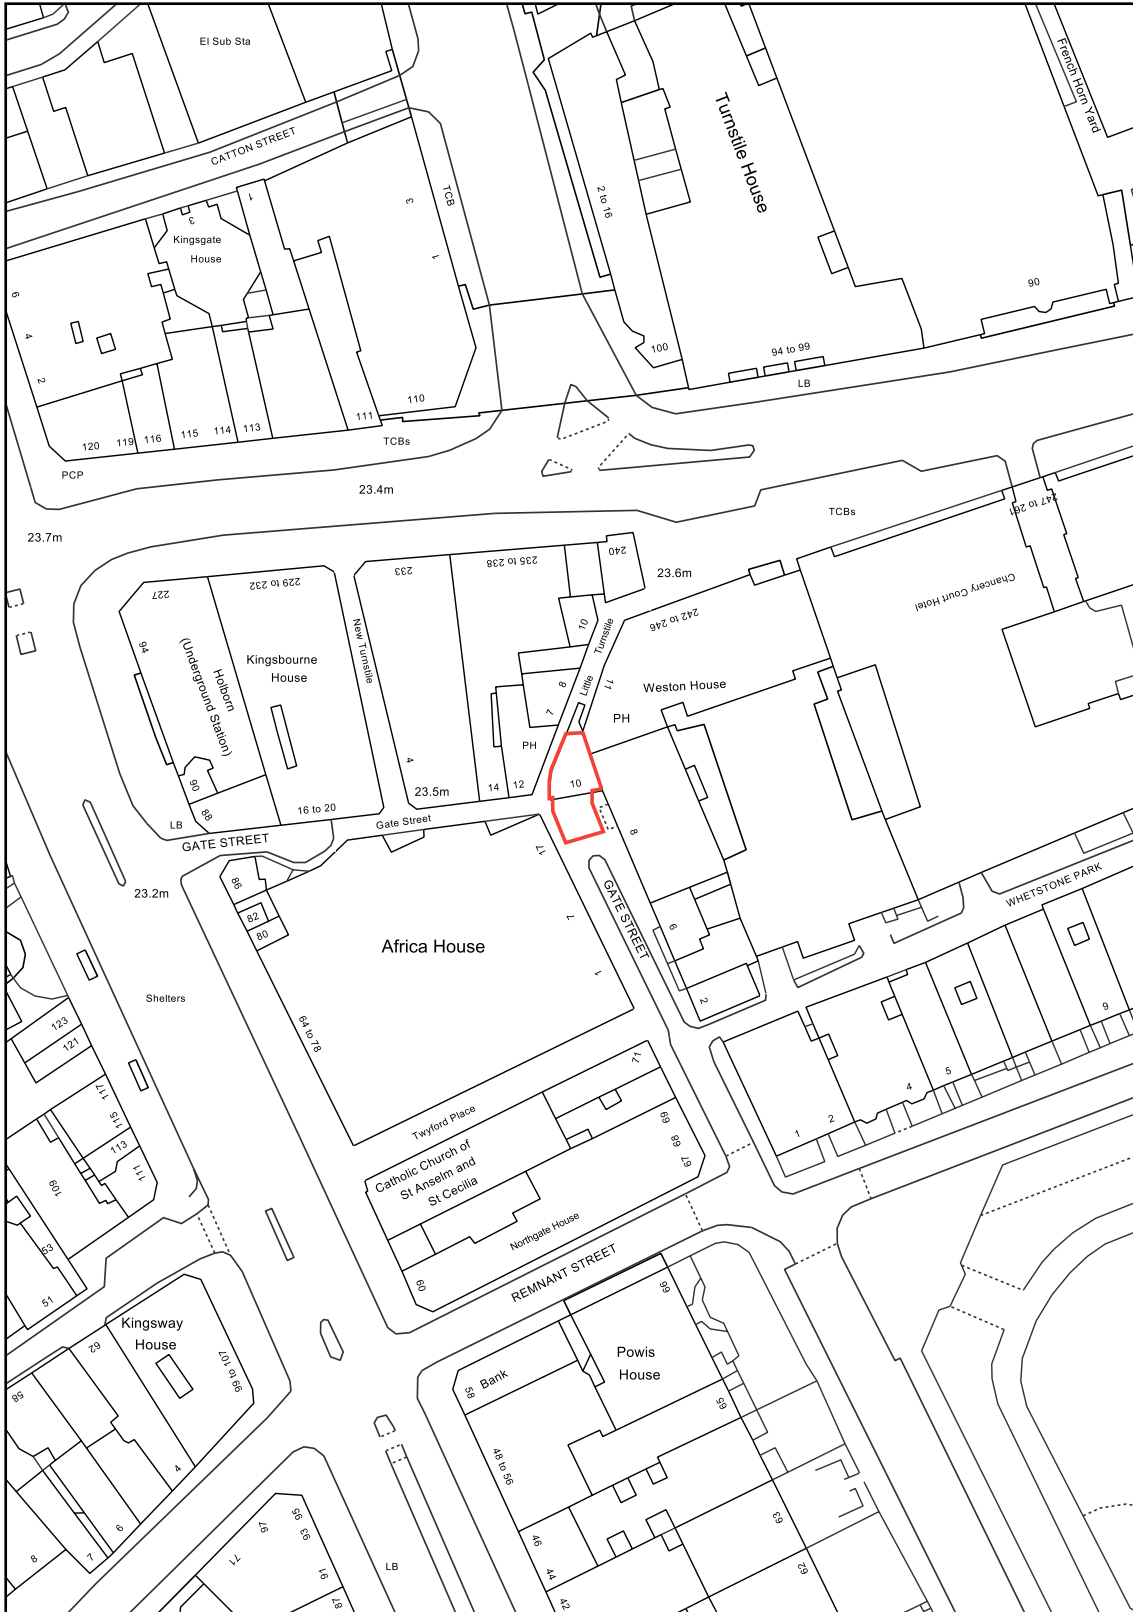

Site Location Plan

10 Gate Street, London, WC2A 3HP

Map Information

Scale: 1:1250
Date: 15/02/2022
Reference: 21512
Order No: 776701