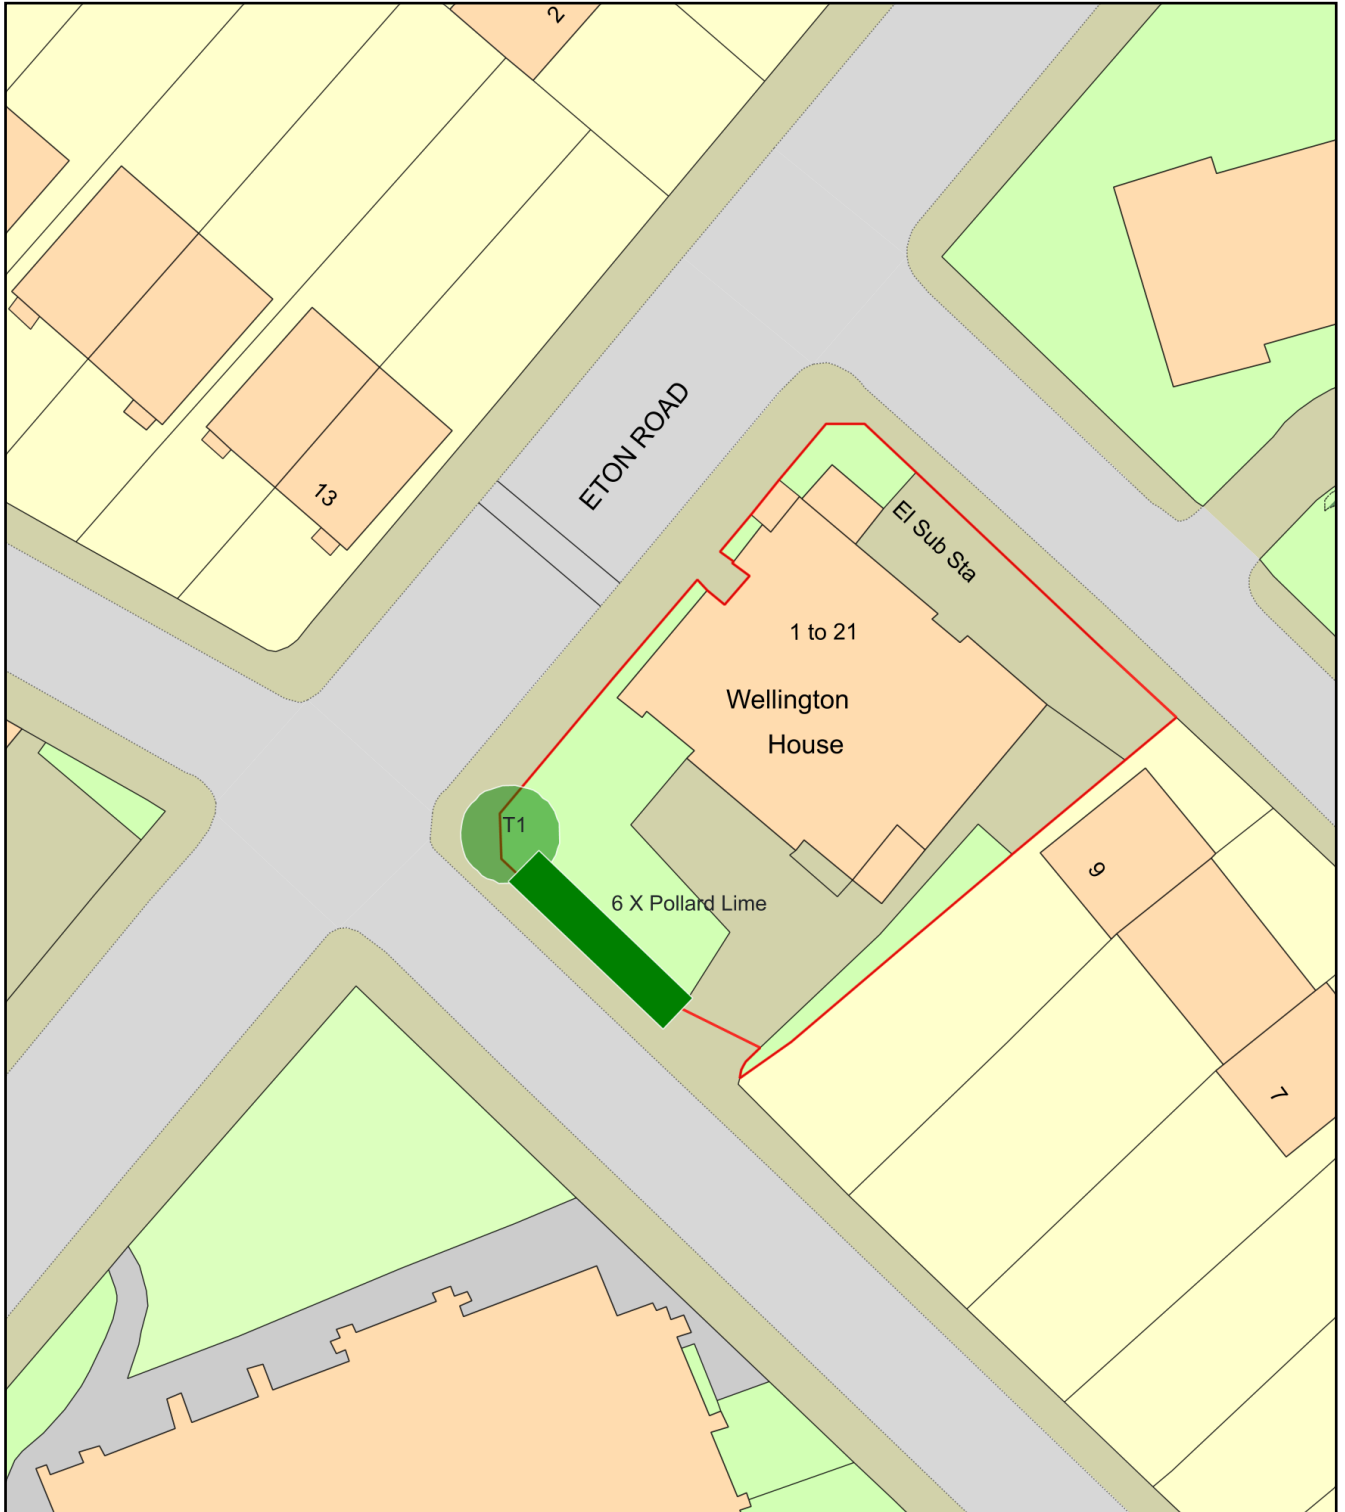

WELLINGTON HOUSE NW3 4SY

Plan Produced for: L.B.CAMDEN

Date Produced: 18 Feb 2022

Plan Reference Number: TQRQM22049114841658

Scale: 1:500 @ A4