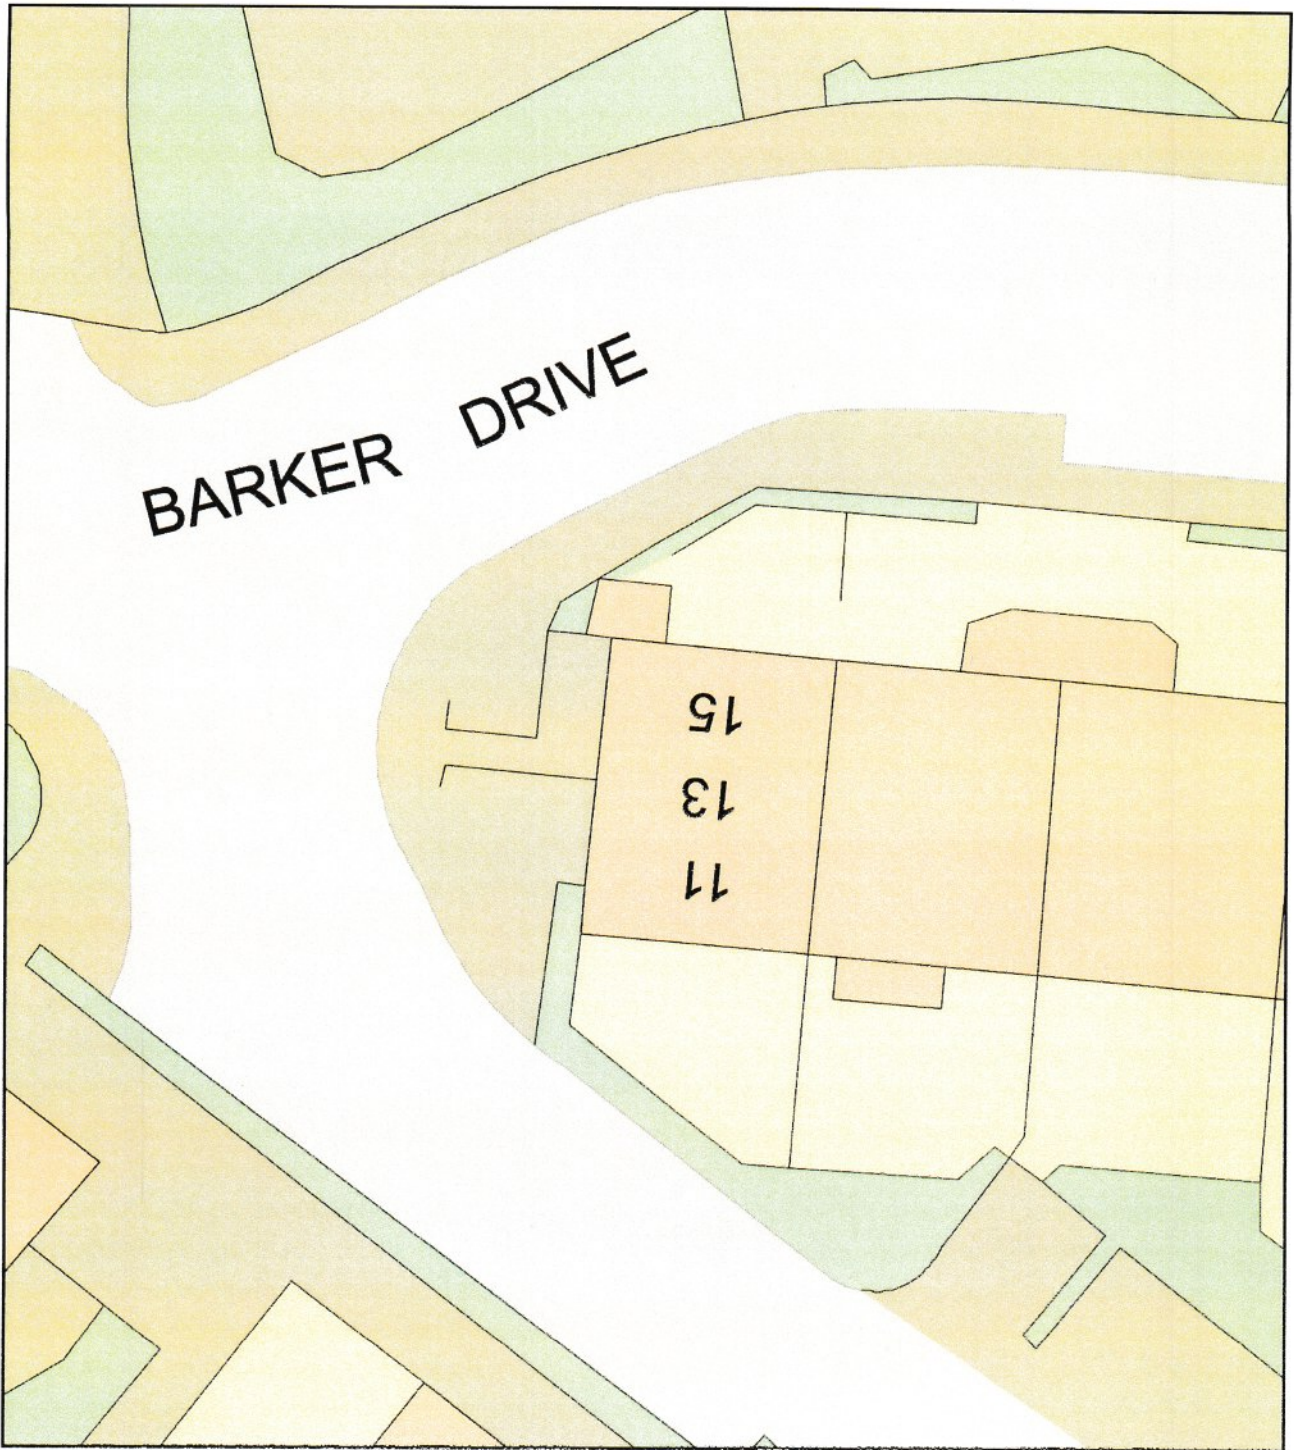

# Block Plan

Plan Produced for: Mr A. Williams  
Date Produced: 31 Jan 2022  
Plan Reference Number: TQRQM22031102008219  
Scale: 1:200 @ A4