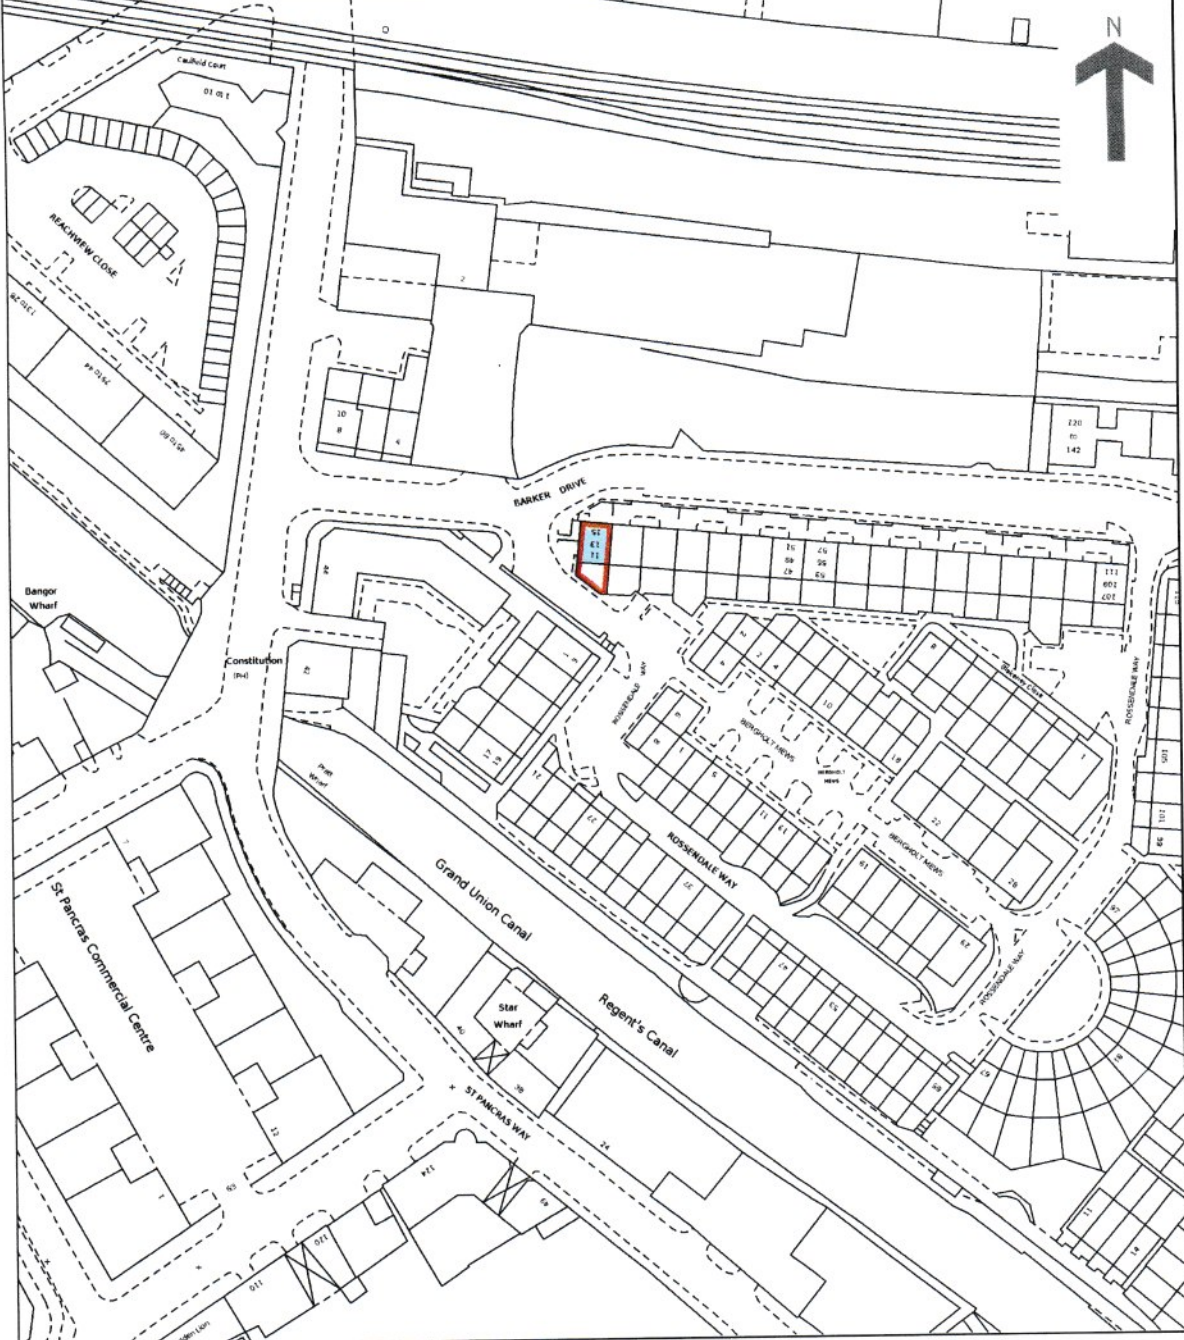

HM Land Registry Current title plan

Title number **NGL791612**
Ordnance Survey map reference **TQ2984SW**
Scale **1:1250**
Administrative area **Camden**

© Crown Copyright. Produced by HM Land Registry. Reproduction in whole or in part is prohibited without the prior written permission of Ordnance Survey. Licence Number 100026316

This is a copy of the title plan on 30 DEC 2021 at 11:55:50. This copy does not take account of any application made after that time even if still pending in HM Land Registry when this copy was issued.

This copy is not an 'Official Copy' of the title plan. An official copy of the title plan is admissible in evidence in a court to the same extent as the original. A person is entitled to be indemnified by the registrar if he or she suffers loss by reason of a mistake in an official copy. If you want to obtain an official copy, the HM Land Registry web site explains how to do this.

HM Land Registry endeavours to maintain high quality and scale accuracy of title plan images. The quality and accuracy of any print will depend on your printer, your computer and its print settings. This title plan shows the general position, not the exact line, of the boundaries. It may be subject to distortions in scale. Measurements scaled from this plan may not match measurements between the same points on the ground.