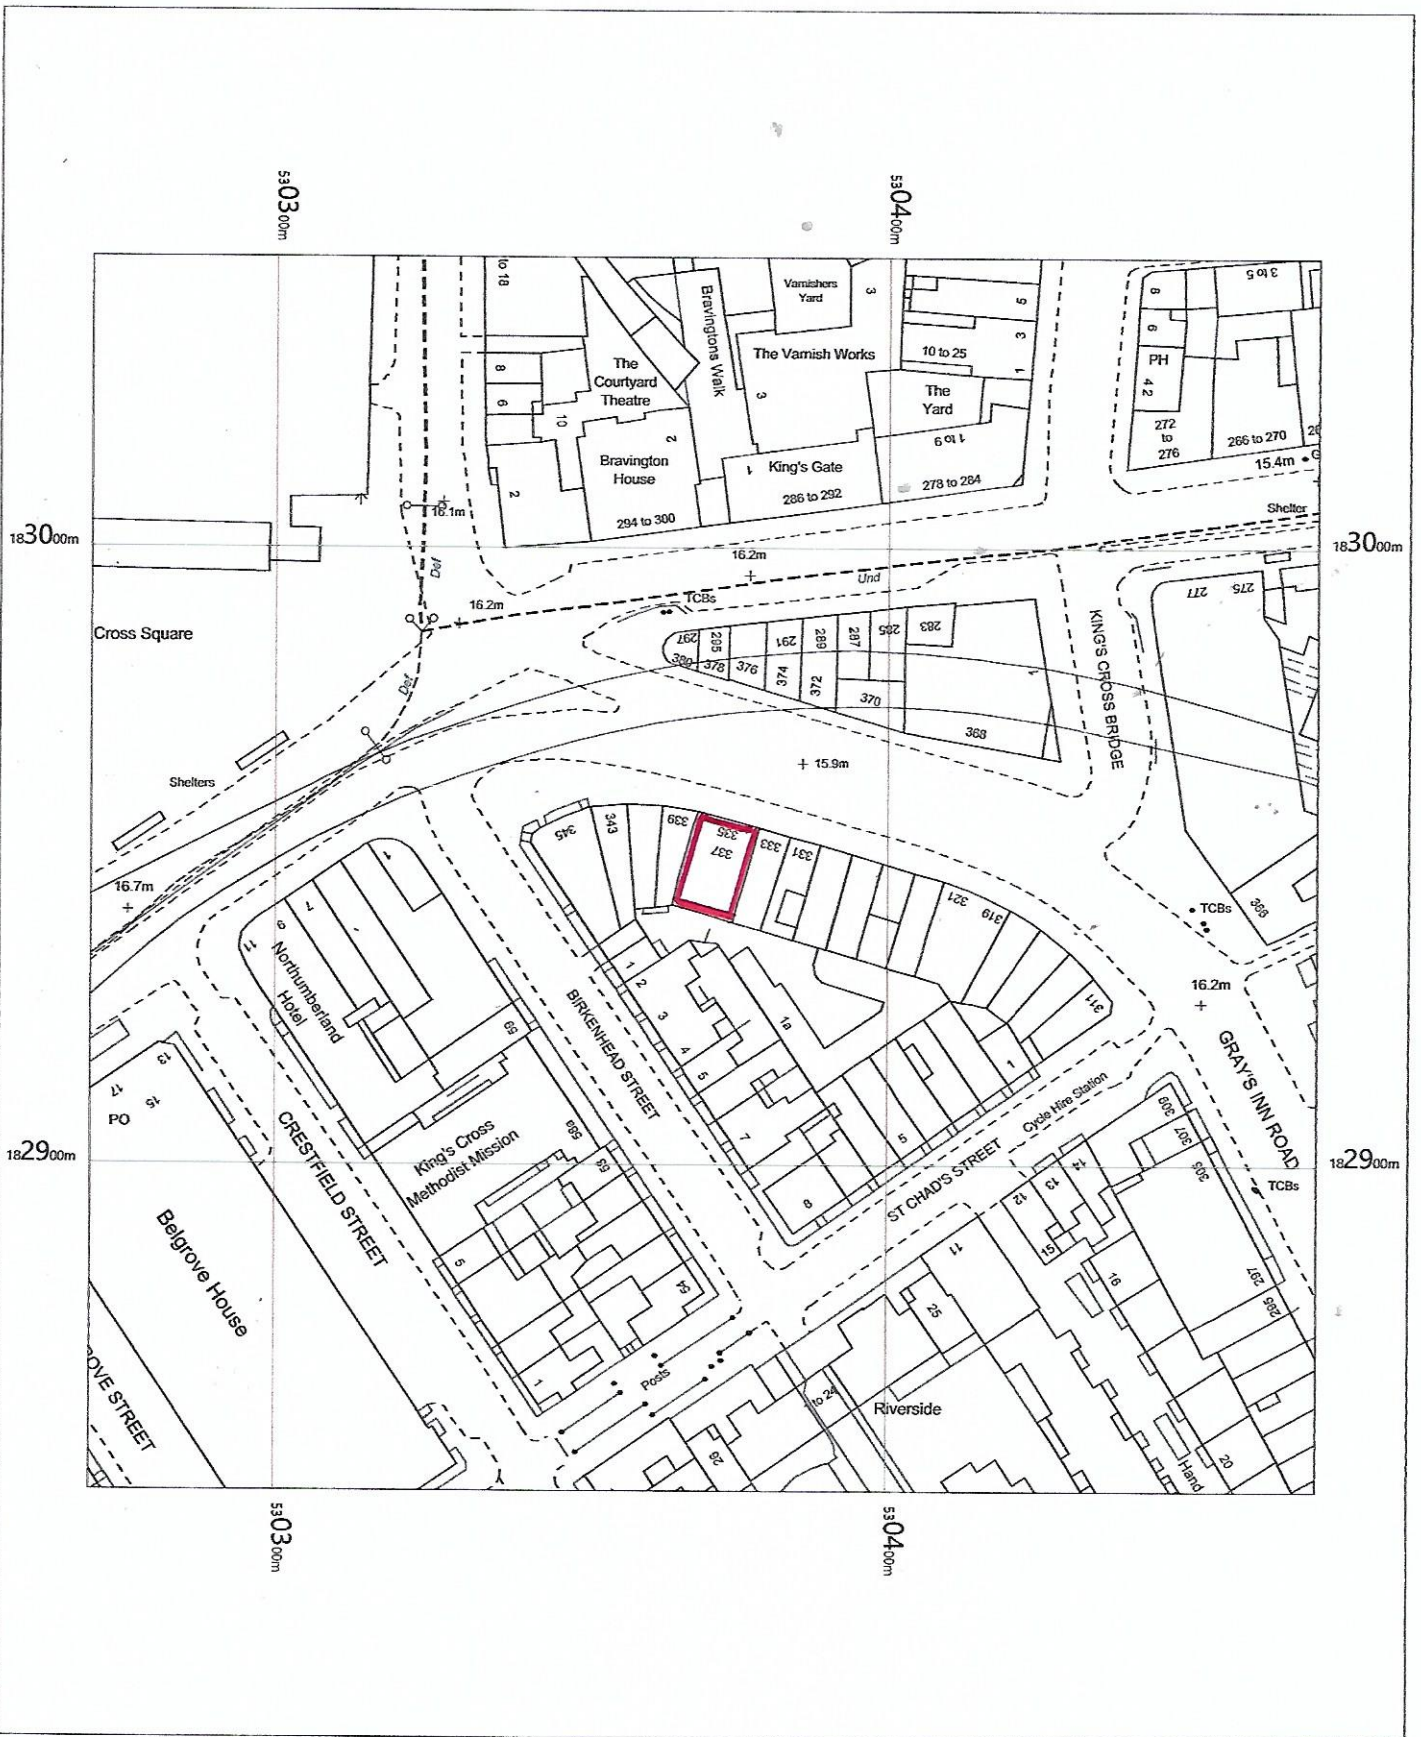

# 335-337 Gray's Inn Road

OS MasterMap 1250/2500/10000 scale  
 Tuesday, January 11, 2022, ID: BLJT-01011843  
[www.planningapplicationmaps.co.uk](http://www.planningapplicationmaps.co.uk)

1:1250 scale print at A4, Centre: 530370 E, 182947 N

©Crown Copyright Ordnance Survey. Licence no. 100051661