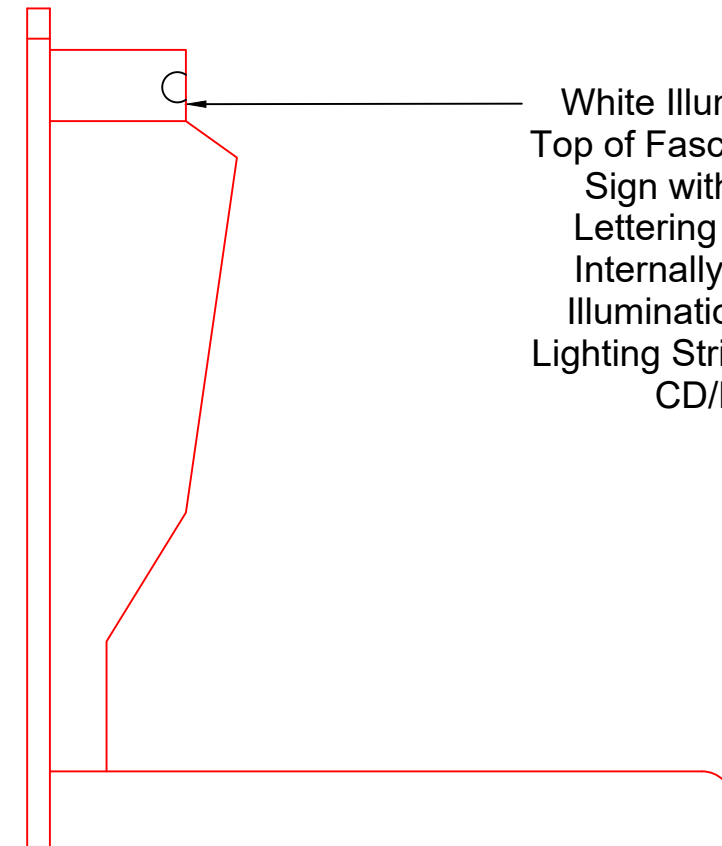

ATM Elevation

White Illuminated
Top of Fascia Acrylic
Sign with Blue
Lettering 'ATM',
Internally Static
Illumination LED
Lighting Strip 100.00
CD/M

White Illuminated
Top of Fascia Acrylic
Sign with Blue
Lettering 'ATM',
Internally Static
Illumination LED
Lighting Strip 100.00
CD/M

ATM Section

DRAWING No: EN Signage

SCALE: 1:10 (A3)

DATE: 14.05.2017

REVISION: A

SHEET: 1 Of 1

NOTES:

CLIENT: