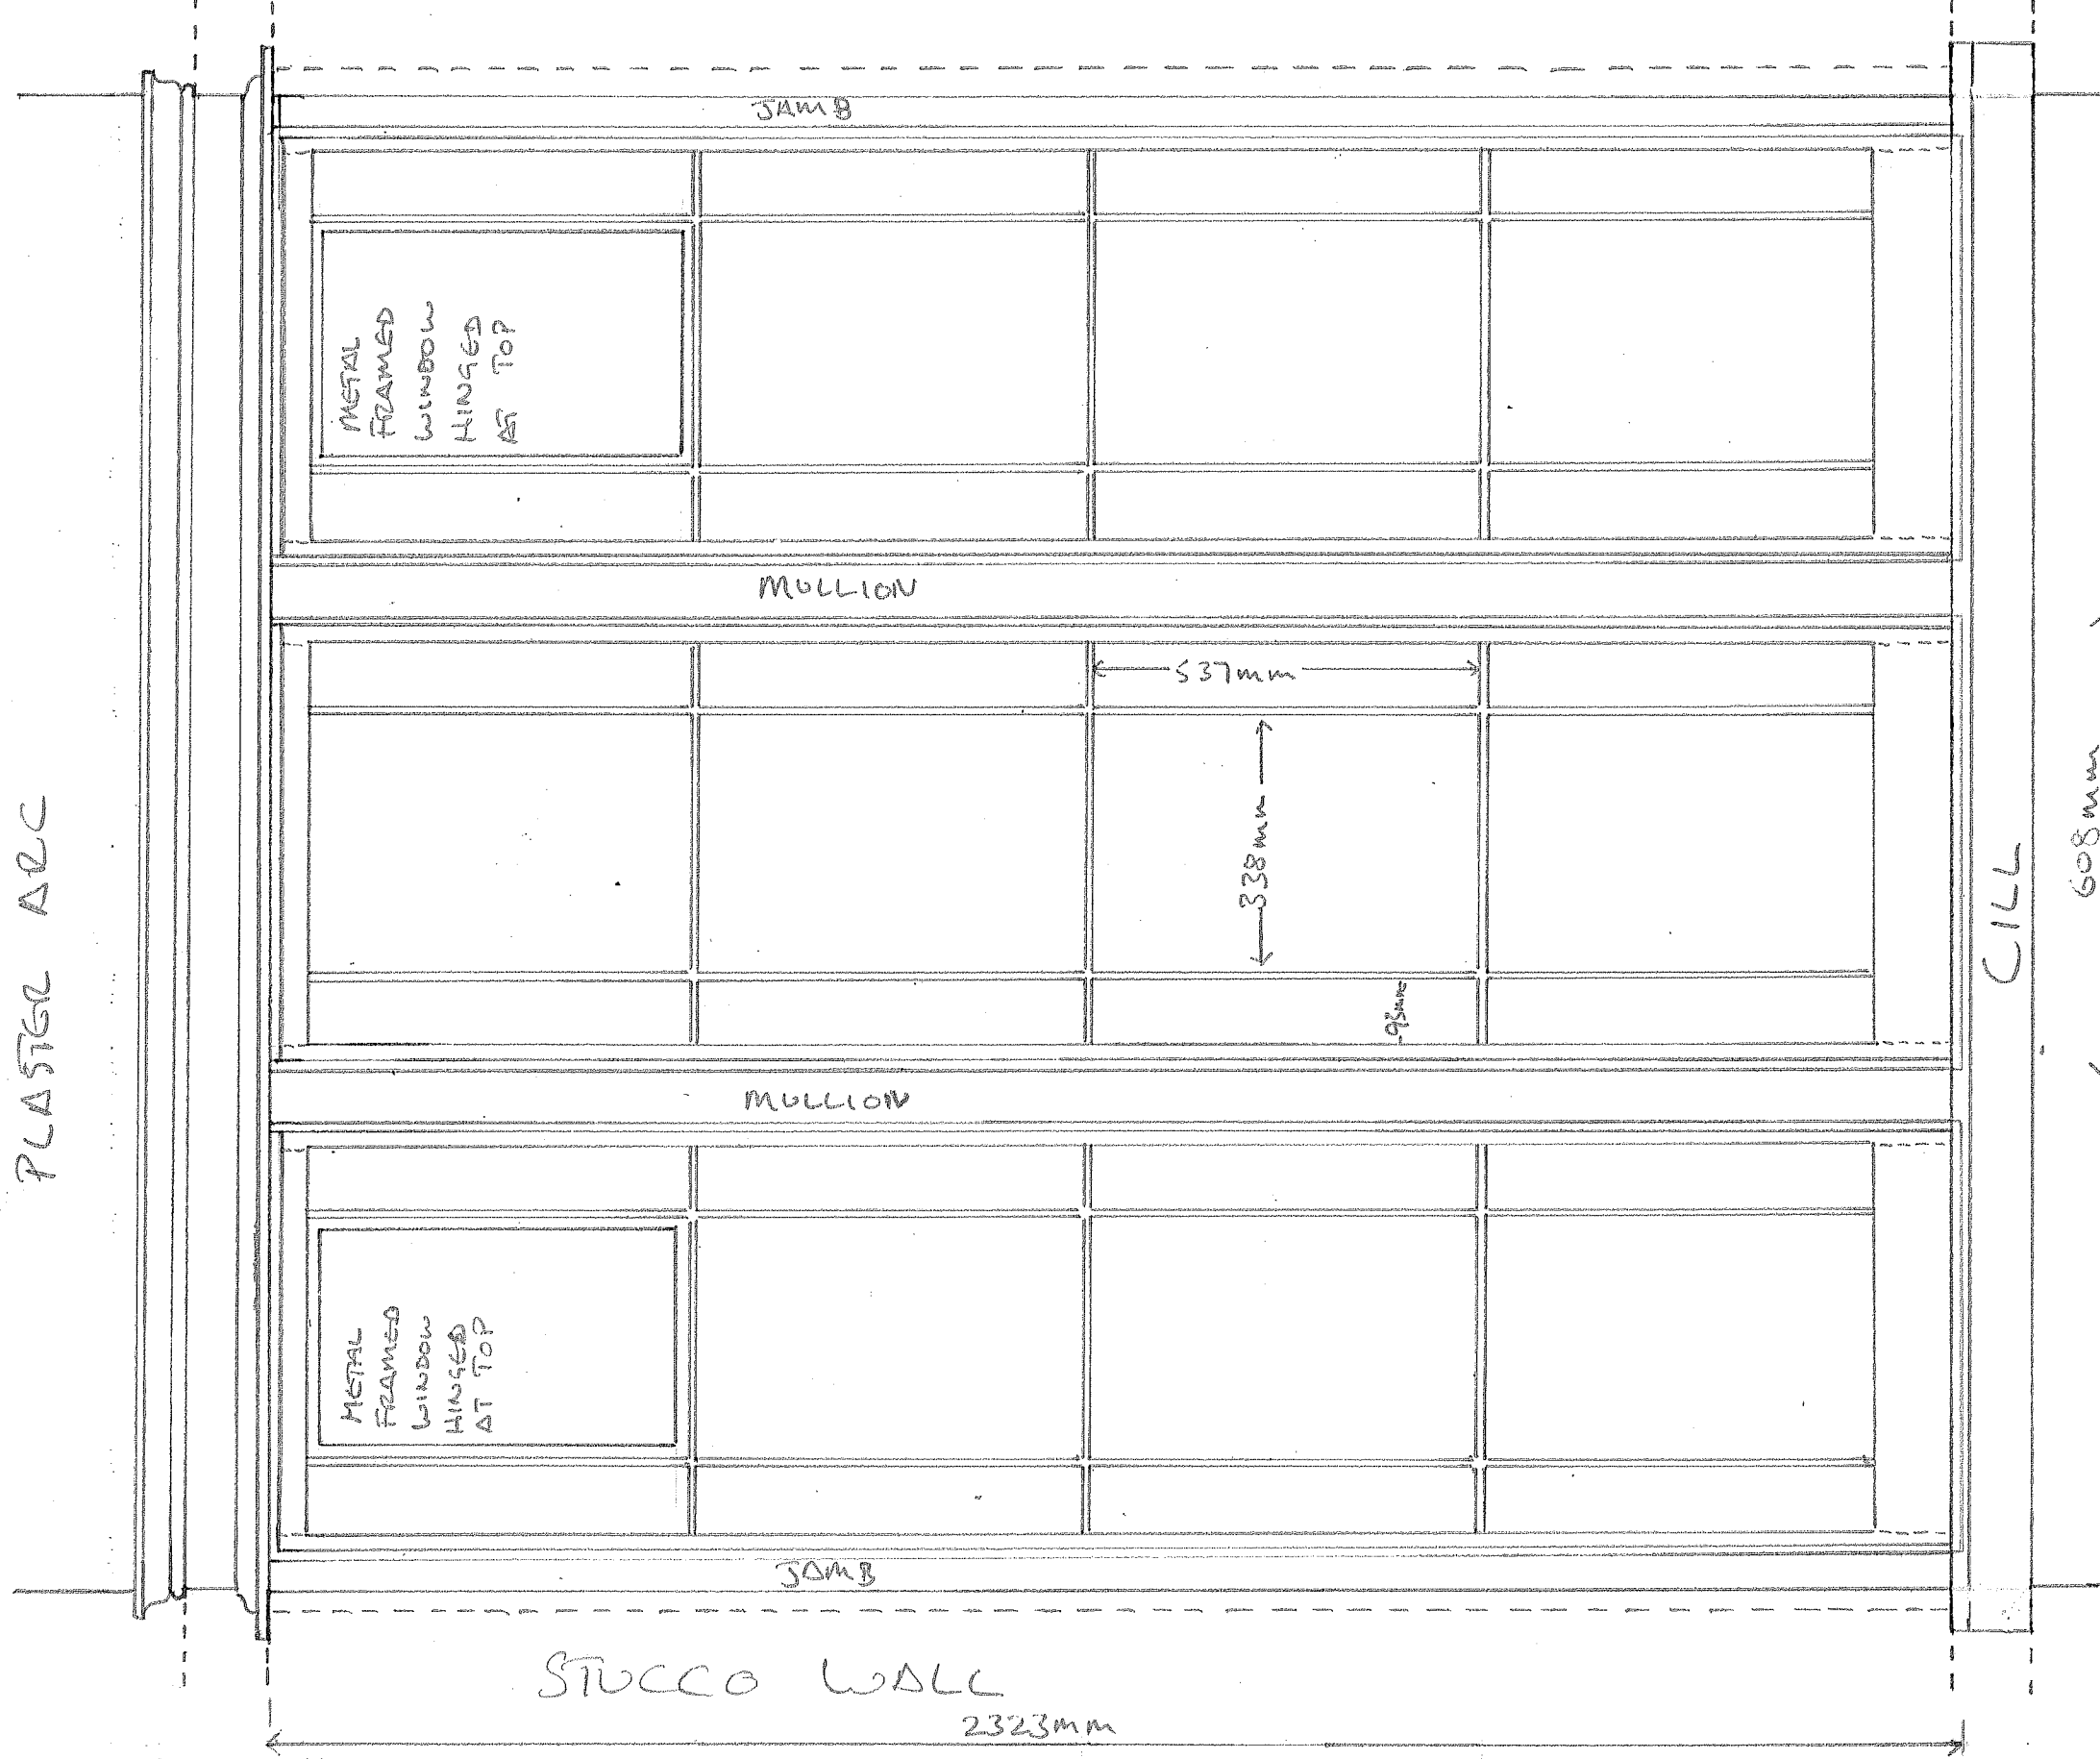

PLASTER ARC

STUCCO WALL

- ① CENTRE LIGHT IS HINGED ON THE LEFT WHEN VIEWED FROM OUTSIDE.
- ② THE LINTEL REMAINS IN POSITION, SUPPORTING THE INTERNAL COUED SECTION ABOVE THE WINDOW.
- ③ MOULDINGS ABOVE WINDOW ASSUMED FROM PHOTOGRAPHS

DRAWING NO: LCBW 05

LIBRARY BOW WINDOW
 ELEVATION (EXTERNAL)
 SCALE 1:10 @ A3
 CONDITION 4 (i)

THE ELMS
 FITZROY PARK
 LONDON
 N6 6HS

LUCAS CONSERVATION LTD
 67 SELLENS AVENUE
 LONDON NW10 4 HT
 TEL: 07973 74117