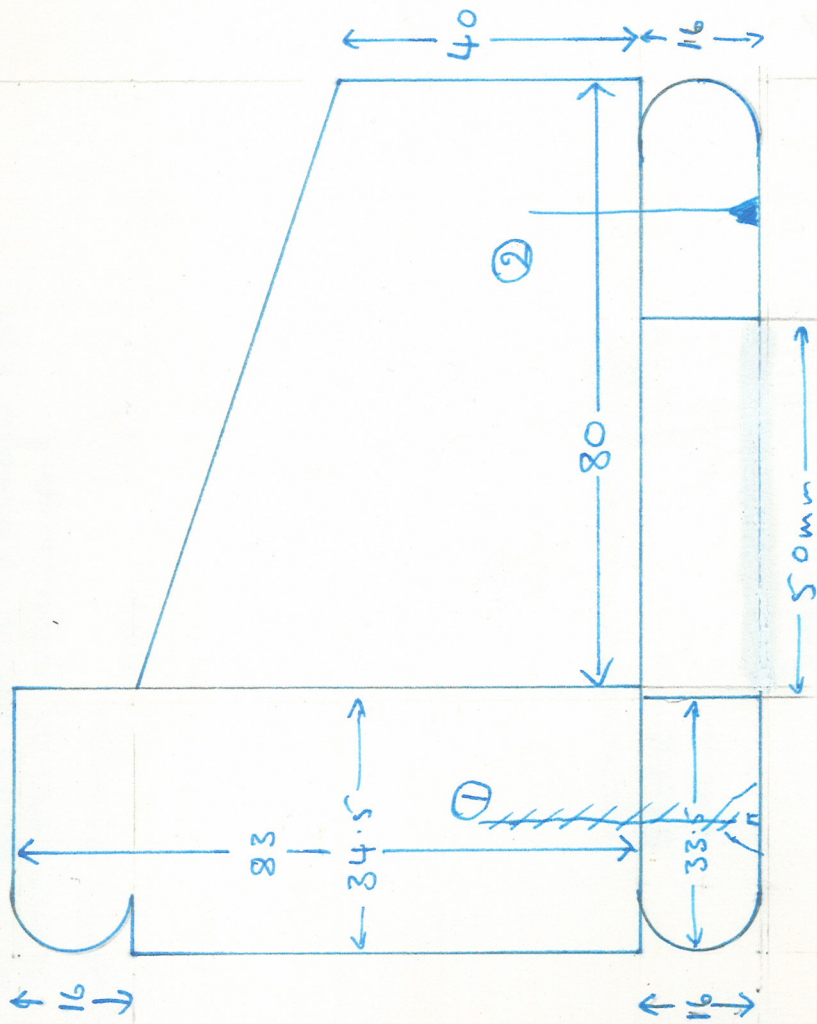

Lured Conservation Limited

67 SELWENS AVENUE, LONDON NW10 4HS

TEL: 07973 741117

GROUND FLOOR LIBRARY BOW WINDOW

CONDITION 4 (i)

DRAWING NO: LCBW01

THE ELMS FITZROY PARK NG 6HS

SECTION THROUGH MULLION 1:1 @ A3

PROFILE OF SILL 1:1 @ A3