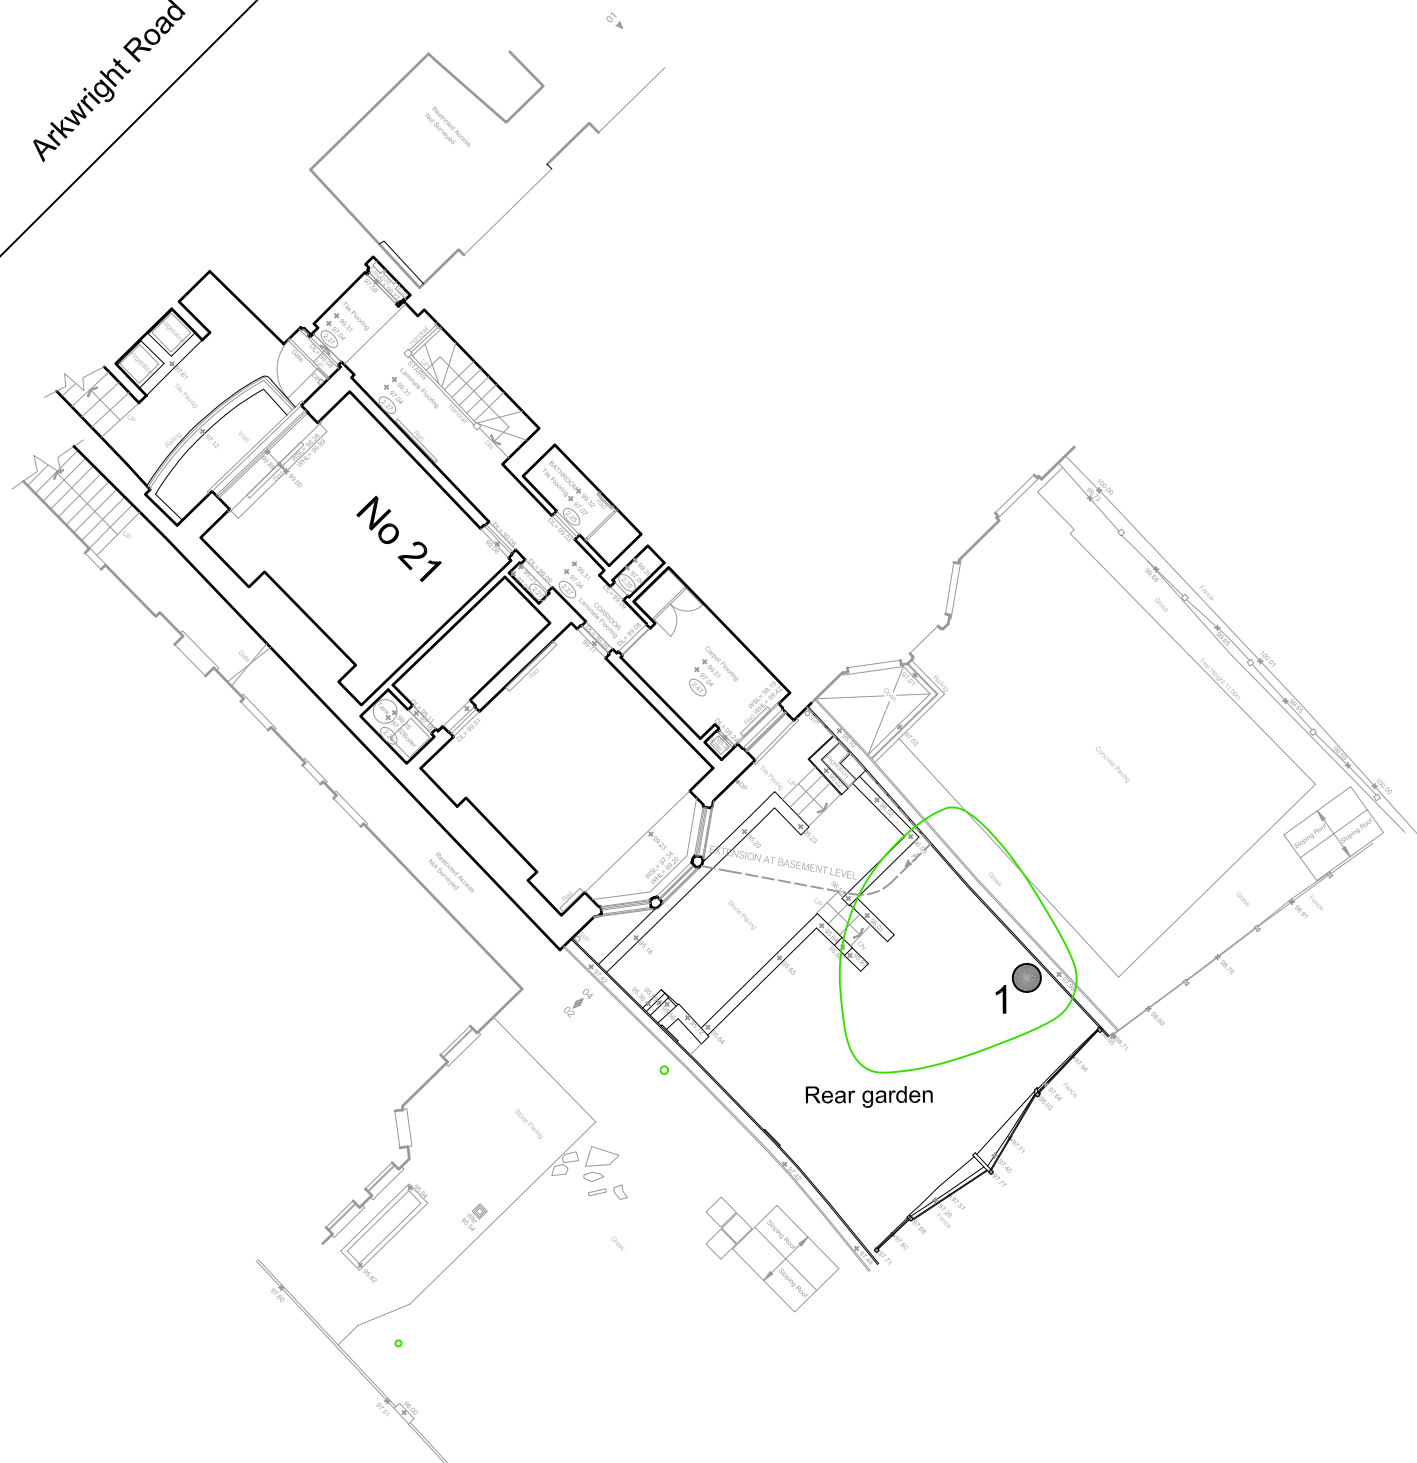

### TREE LOCATION PLAN

**SITE ADDRESS**  
21 Arkwright Road, London  
NW3 6AA

**CLIENT**  
Marta Vascotto

**JOB REF**  
DS01062101

**DRAWING NO**  
DS01062101.02

**DATE**  
02/02/2022

Patrick Stileman Ltd  
9 Chestnut Drive, Berkhamsted, Herts,  
HP4 2JL 01442 866112

### KEY

Location of T1, cherry

Crown spread of T1