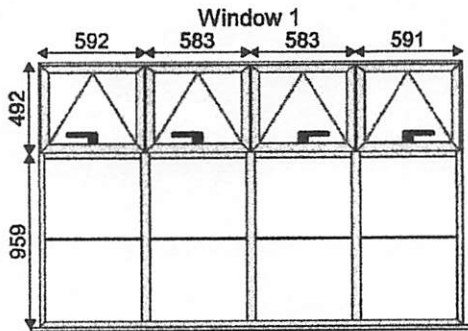

JANUS

COMMERCIAL CONTRACTS

+44 (0)7801 981790 +44 (0)7956 2020156

enquiries@janus-ltd.co.uk

www.janus-ltd.co.uk

1-2349x1476
7016 Anthracite Grey - Matt
150mm Cill - KL