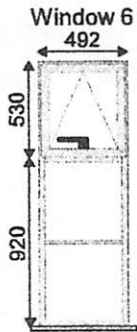

JANUS

COMMERCIAL CONTRACTS

+44 (0)7801 981790 +44 (0)7956 2020156

enquiries@janus-ltd.co.uk

www.janus-ltd.co.uk

1-2349x1476
7016 Anthracite Grey - Matt
150mm Cill - KL

1-920x1158
7016 Anthracite Grey - Matt
150mm Cill - KL

1-492x1183
7016 Anthracite Grey - Matt
150mm Cill - KL

1-920x1469
7016 Anthracite Grey - Matt
150mm Cill - KL

1-1202x1472
7016 Anthracite Grey - Matt
150mm Cill - KL

1-492x1475
Anthracite Grey - Matt
150mm Cill - KL