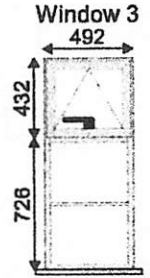

JANUS

COMMERCIAL CONTRACTS

+44 (0)7801 981790 +44 (0)7956 2020156

enquiries@janus-ltd.co.uk

www.janus-ltd.co.uk

1-2349x1476
7016 Anthracite Grey - Matt
150mm Cill - KL

1-920x1158
7016 Anthracite Grey - Matt
150mm Cill - KL

1-492x1183
7016 Anthracite Grey - Matt
150mm Cill - KL

1-920x1469
7016 Anthracite Grey - Matt
150mm Cill - KL

1-1202x1472
7016 Anthracite Grey - Matt
150mm Cill - KL

1-492x1475
Anthracite Grey - Matt
150mm Cill - KL