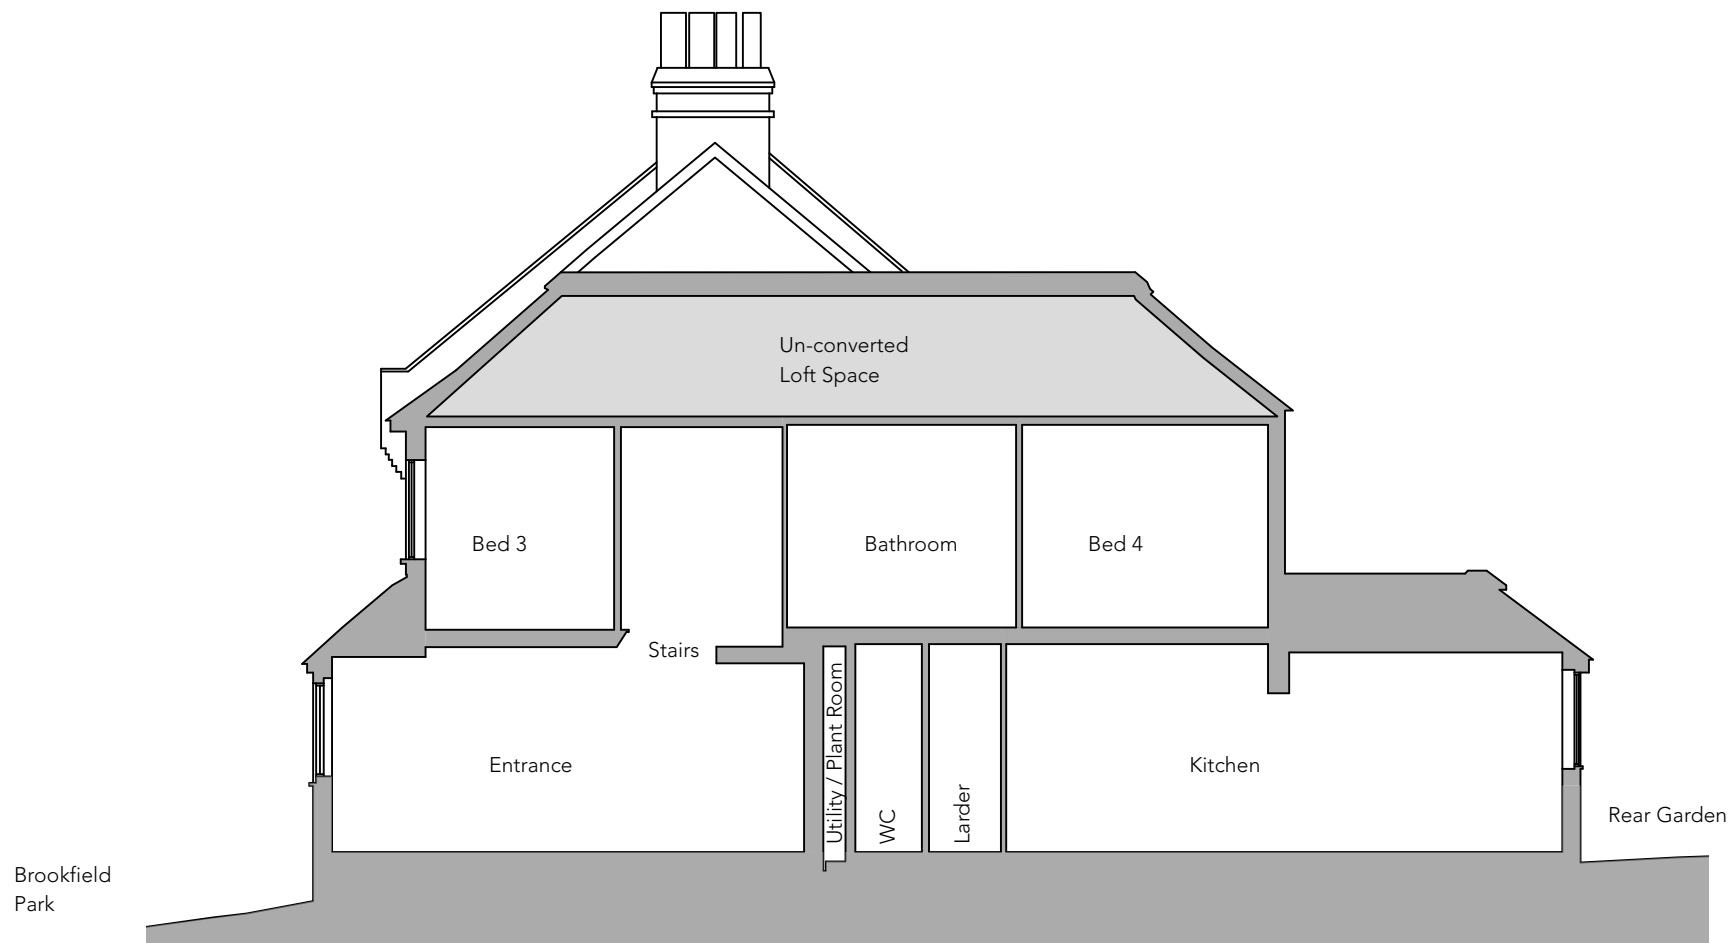

1 Existing Section 1
Scale: 1:100 @ A3

2 Existing Section 2
Scale: 1:100 @ A3

3 Existing Section 3
Scale: 1:100 @ A3

Studio Jake Lai
Studio Jake Lai Limited
6 St Peter's Street
AL1 3LF
www.StudioJL.co.uk

Revisions:
18.10.21 - Pre-App Issue
06.01.22 - Issued for Planning
24.01.22 - Issued for Review

Project:
26 Brookfield Park, NW5 1ER

Client / Employer:
Private Client

Drawing No. + Drawing Title:
030
Existing Sections

Scale: 1:100@ A3 | Date Created: 11.10.2021

Drawn by: SJL | Checked by: SJL

DO NOT SCALE FROM DRAWING, ALL DIMENSIONS TO BE CHECKED ONSITE. REPORT OMISSIONS AND DISCREPANCIES TO THE DESIGNER IMMEDIATELY.