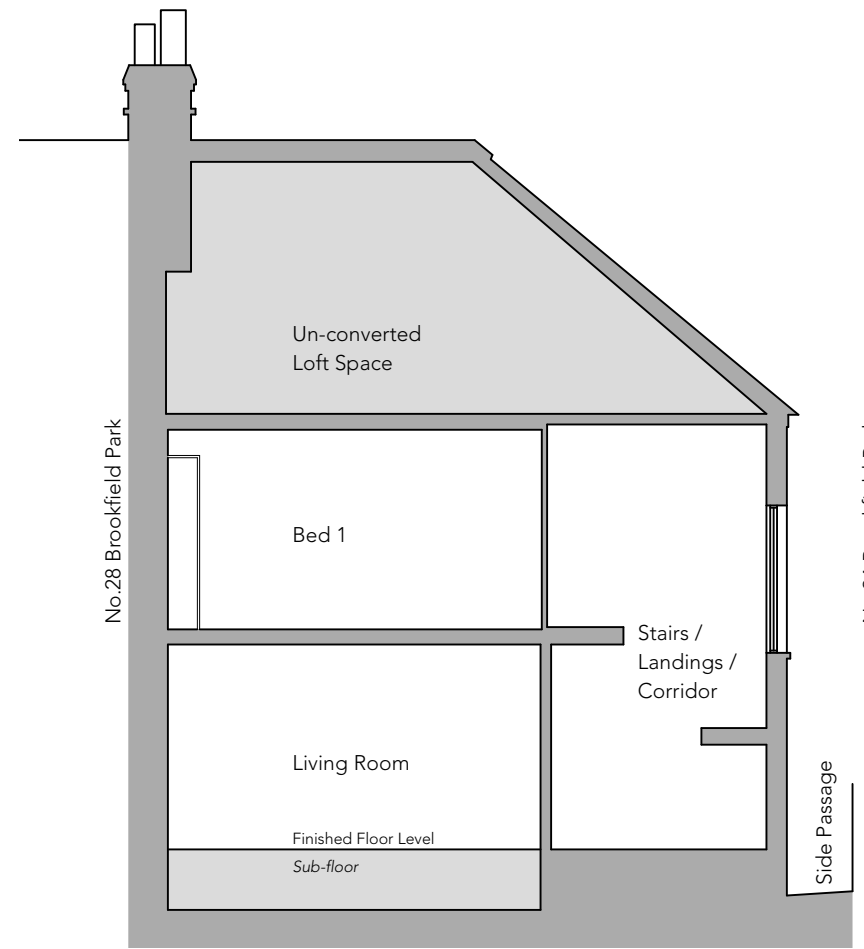

1 Existing Section 1
Scale: 1:100 @ A3

2 Existing Section 2
Scale: 1:100 @ A3

3 Existing Section 3
Scale: 1:100 @ A3

Studio Jake Lai
Studio Jake Lai Limited
6 St Peter's Street
AL1 3LF
www.StudioJL.co.uk

Revisions:
18.10.21 - Pre-App Issue
06.01.22 - Issued for Planning
24.01.22 - Issued for Review

Project:
26 Brookfield Park, NW5 1ER

Client / Employer:
Private Client

Drawing No. + Drawing Title:
030
Existing Sections

Scale: 1:100@ A3 | Date Created: 11.10.2021

Drawn by: SJL | Checked by: SJL

DO NOT SCALE FROM DRAWING, ALL DIMENSIONS TO BE CHECKED ONSITE. REPORT OMISSIONS AND DISCREPANCIES TO THE DESIGNER IMMEDIATELY.