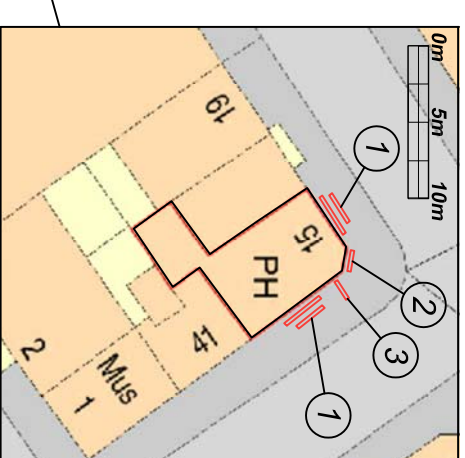

Plan view
Scale 1:1250

Block plan
Scale 1:500

- ① Fascia text and trough light x2
- ② Signwritten text and uplighter
- ③ Existing projecting sign retained

 <p>Technical Signs Floor 1 - Unit 3 Hille Business Centre 132 St Albans Road Walford, Herts, WD24 4AE Tel: 01923 811999 Fax: 01923 811998 Email: info@technicalsigns.co.uk</p>		Client: The Hope	
		Address/Job details 15 Tottenham St Fitzrovia W1T 2AJ	
Job No: -		Site Plan	
Drawn by: DN	Date: 21/01/22	Drawing No: 596501-5	
Scale: As specified (A3)	Rev: -		