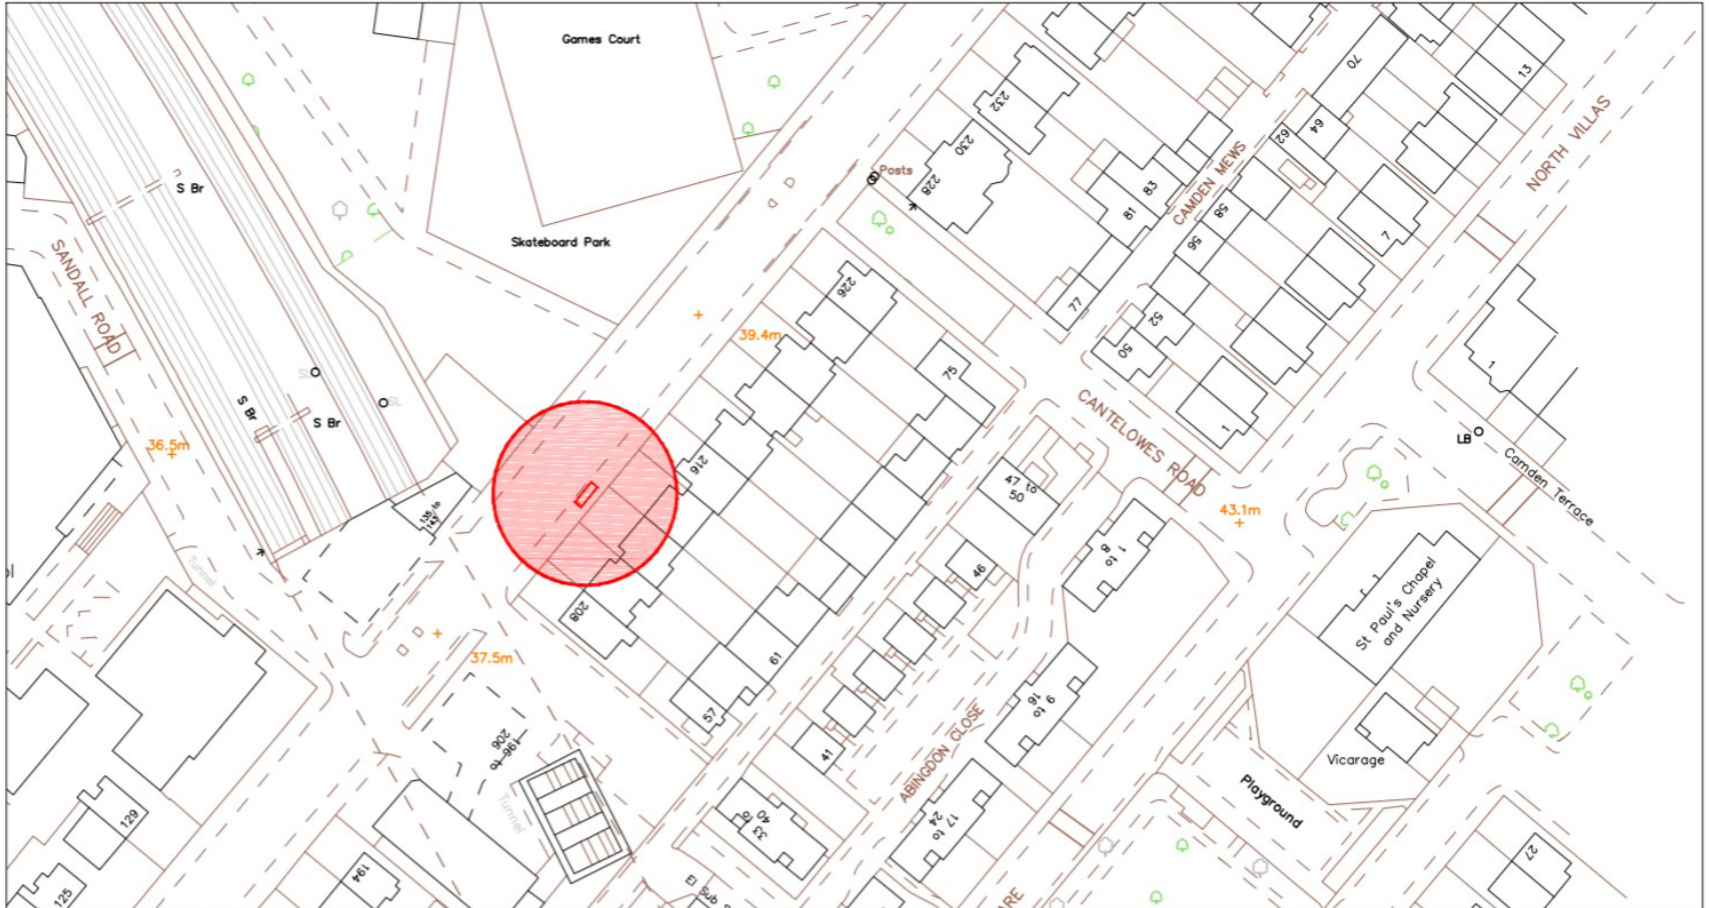

# SITE ADDRESS

212 Camden Road, London, NW1 9RF  
Opposite Canteloves Gardens  
Furniture Index: CAM0051AB  
Easting/Northing: 529561/184661

1

LOCATION PLAN

SCALE 1 : 1250