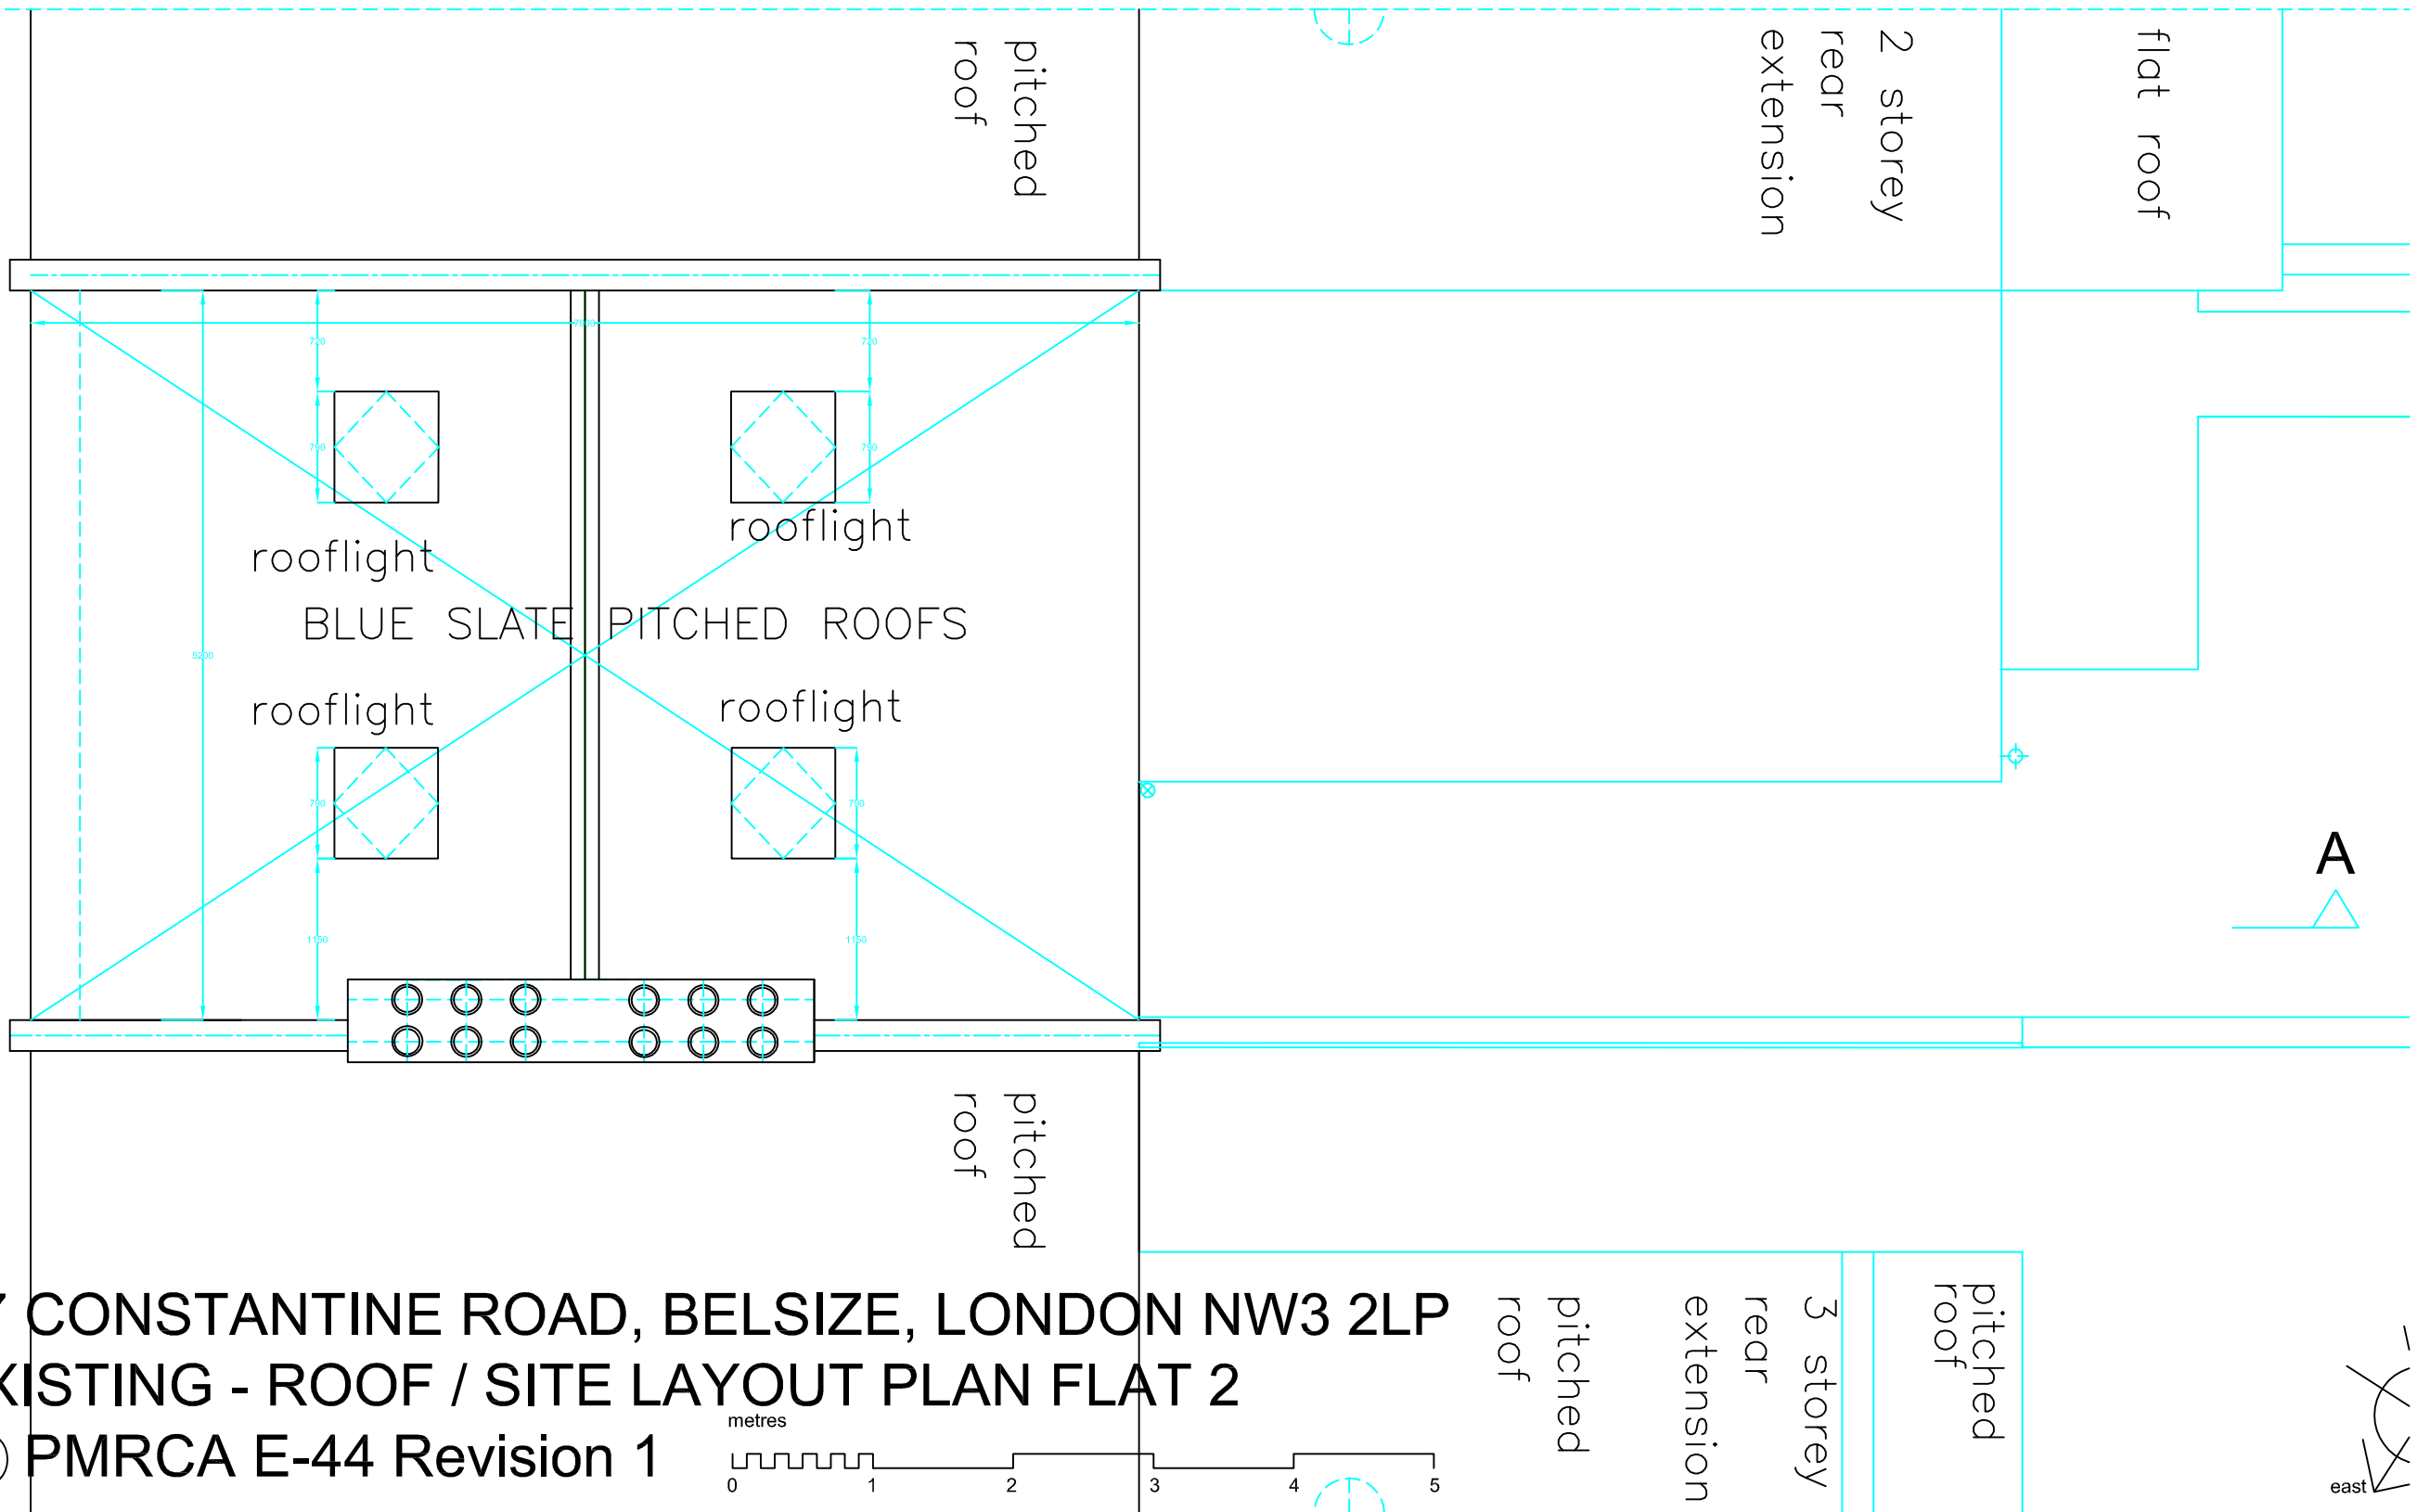

no. 85  
no. 87  
no. 89

**87 CONSTANTINE ROAD, BELSIZE, LONDON NW3 2LP  
EXISTING - ROOF / SITE LAYOUT PLAN FLAT 2**

© PMRCA E-44 Revision 1