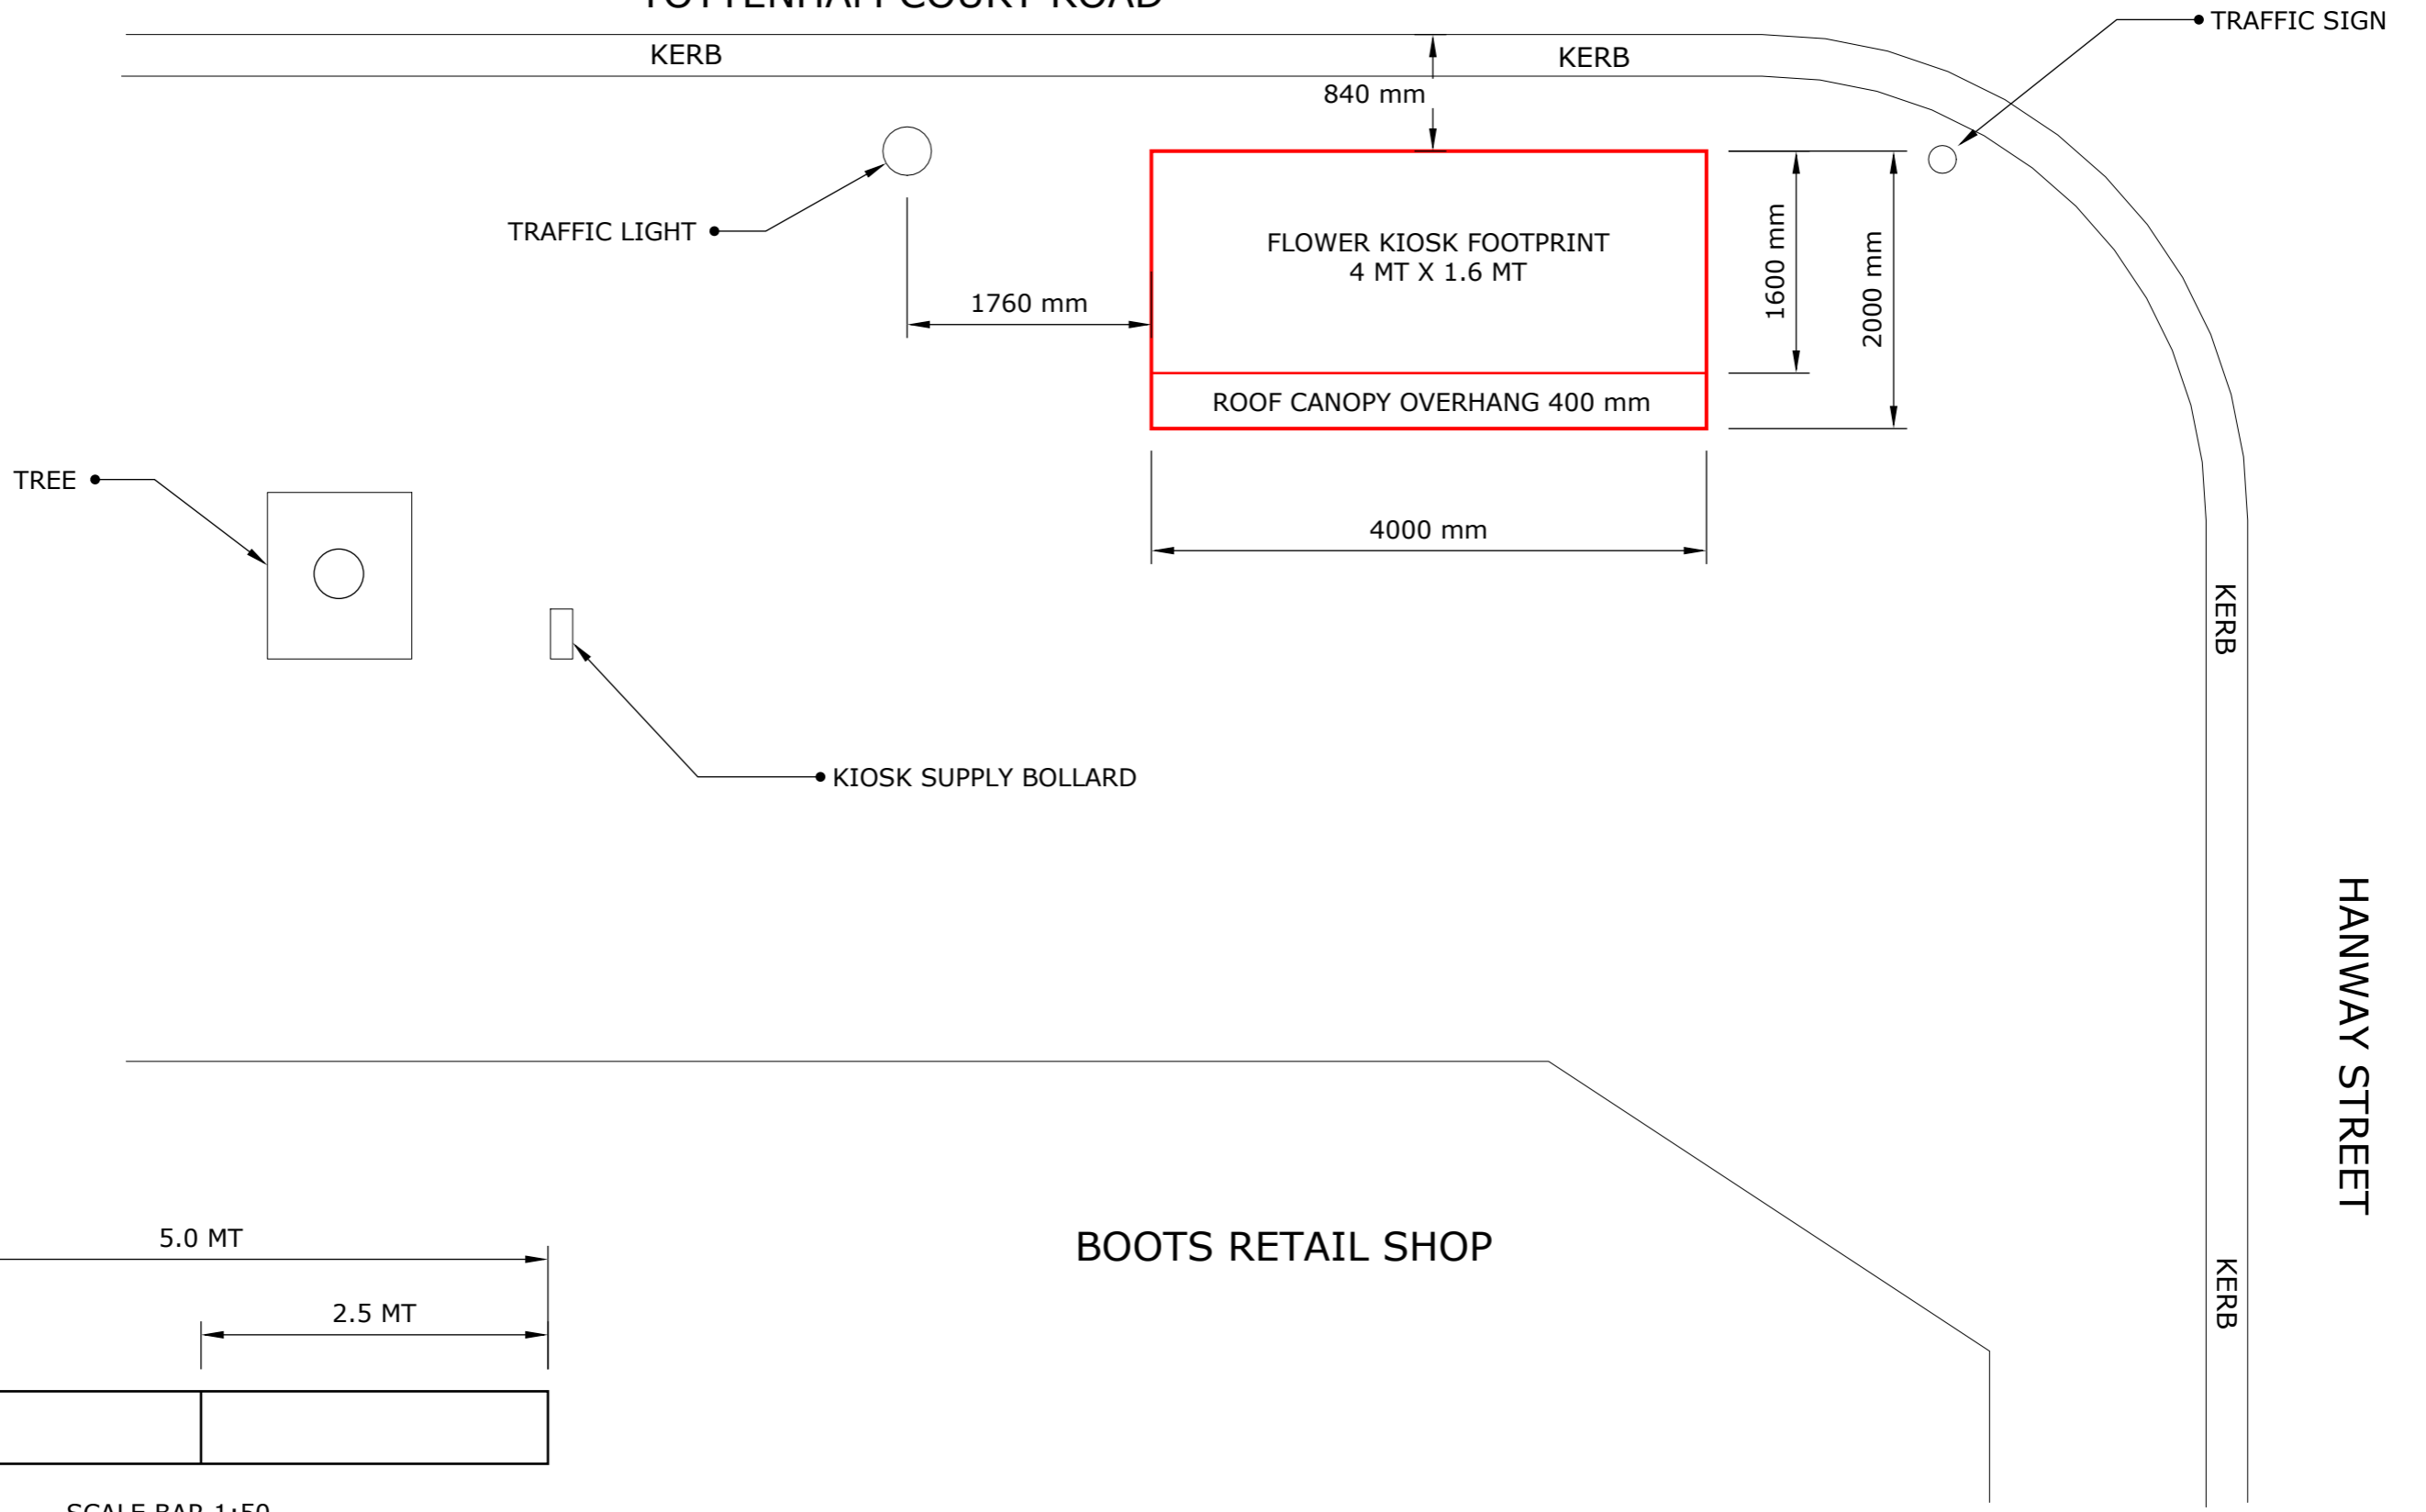

TOTTENHAM COURT ROAD

ELAINE MILLS - FLOWERSTALL  
TOTTENHAM COURT ROAD

SITE PLAN

26/01/2022  
REF - TCRH2

**CAPITALKIOSK**

COPYRIGHT : Capital Kiosk reserves the ownership rights of this drawing and the same cannot be reproduced or transferred to third parties without written authorisation