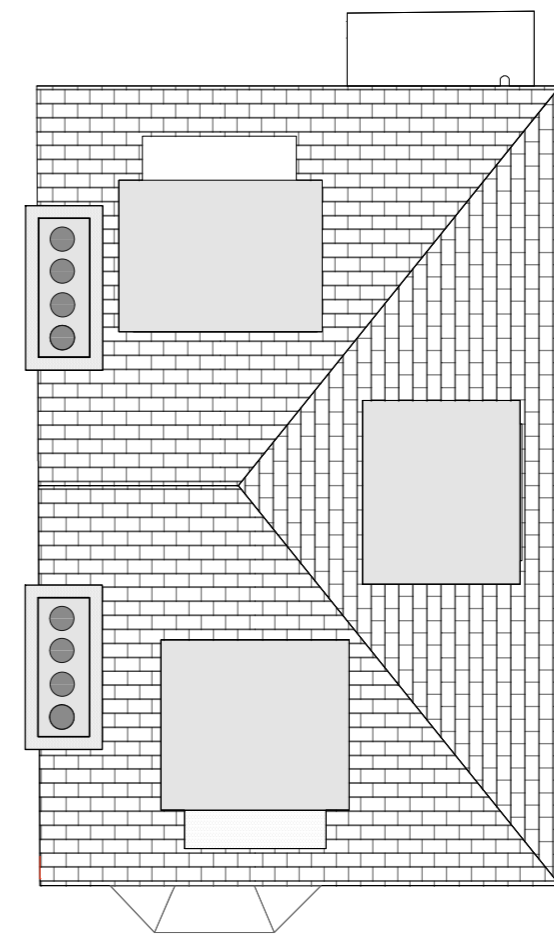

93 South Hill Park, NW3 2SP
Existing Second & Third Floor & Roof Plans

2nd Floor Plan

3rd Floor Plan

Roof Plan

THE ARCHITECTS PRACTICE
 JOB 93 South Hill Park, NW3 TITLE Existing Plans - 2F, 3F & Roof
 DRG. NO. 93SHP/X/11 DATE November 2021 SCALE 1:100 @A3
 23 BEACON HILL LONDON N7 9LY
 T: 020 7607 3333 E: post@architectspractice.com
 THIS DRAWING IS COPYRIGHT