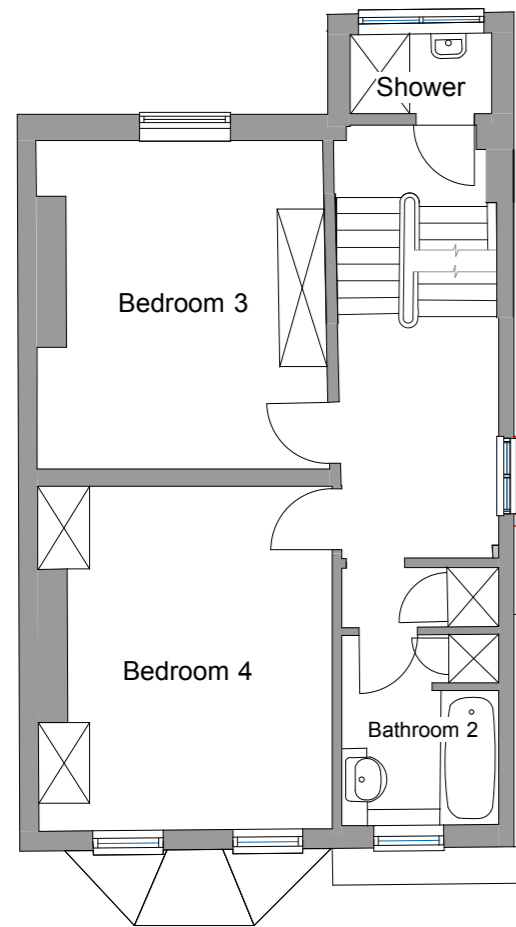

93 South Hill Park, NW3 2SP
Existing Second & Third Floor & Roof Plans

2nd Floor Plan

3rd Floor Plan

Roof Plan

THE ARCHITECTS PRACTICE
 JOB 93 South Hill Park, NW3 TITLE Existing Plans - 2F, 3F & Roof
 DRG. NO. 93SHP/X/11 DATE November 2021 SCALE 1:100 @A3
 23 BEACON HILL LONDON N7 9LY
 T: 020 7607 3333 E: post@architectspractice.com
 THIS DRAWING IS COPYRIGHT