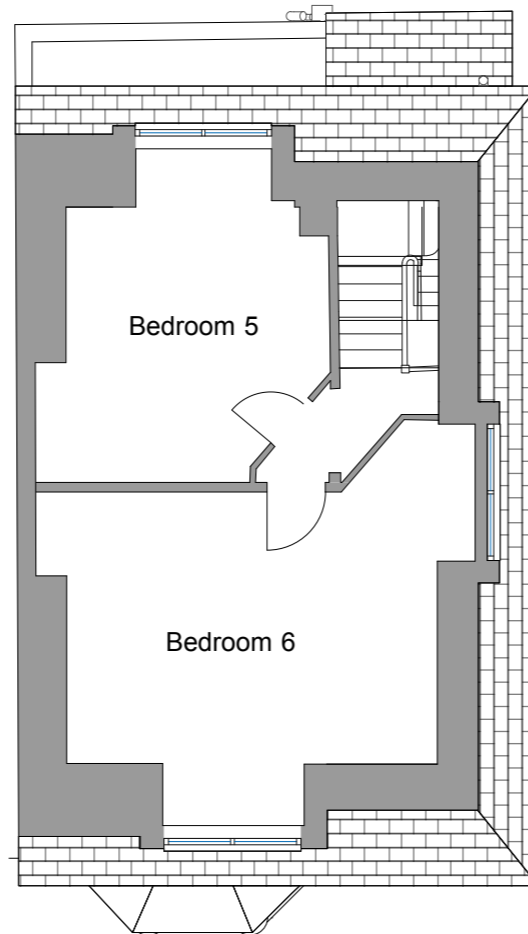

93 South Hill Park, NW3 2SP
Existing Second & Third Floor & Roof Plans

2nd Floor Plan

3rd Floor Plan

Roof Plan

THE ARCHITECTS PRACTICE
 JOB 93 South Hill Park, NW3 TITLE Existing Plans - 2F, 3F & Roof
 DRG. NO. 93SHP/X/11 DATE November 2021 SCALE 1:100 @A3
 23 BEACON HILL LONDON N7 9LY
 T: 020 7607 3333 E: post@architectspractice.com
 THIS DRAWING IS COPYRIGHT