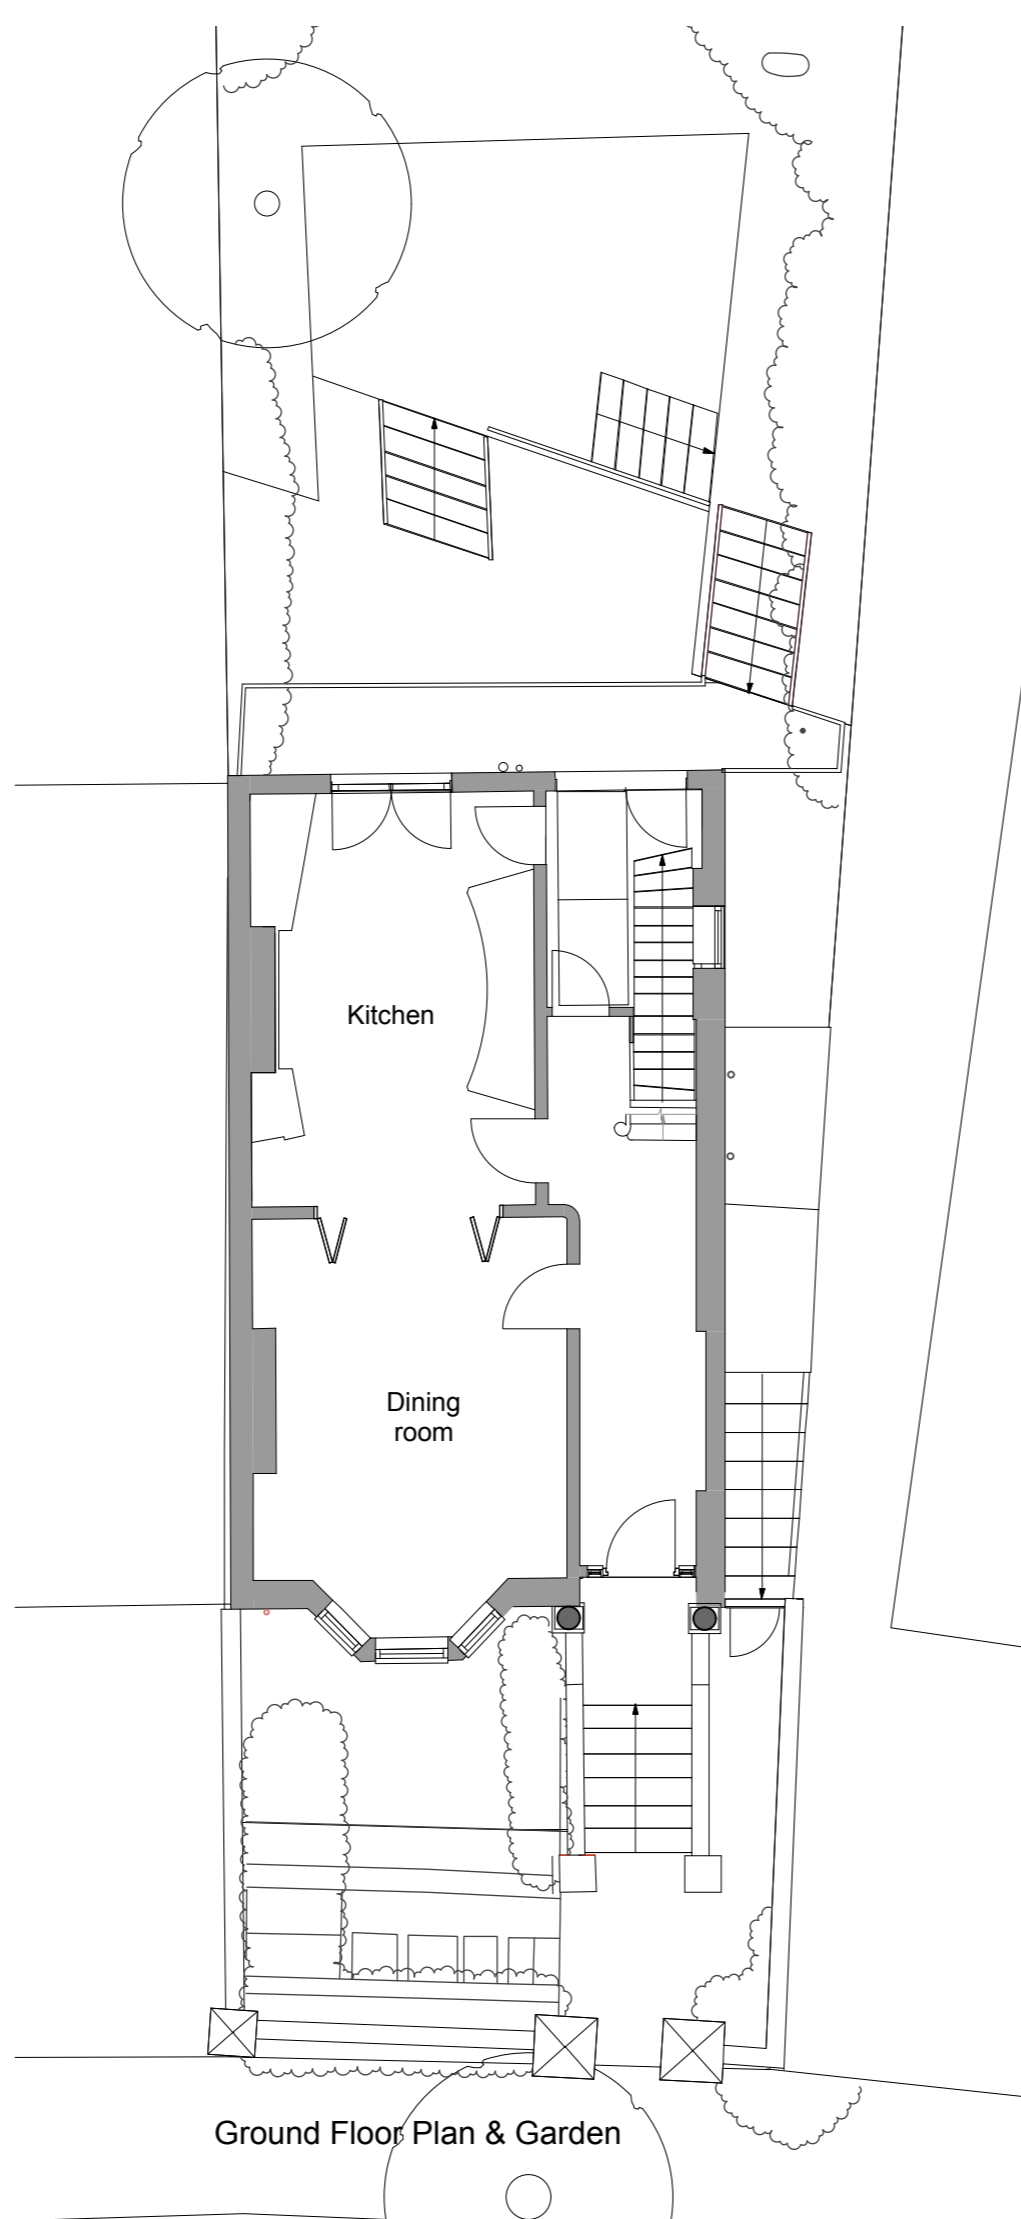

Lower Ground Floor Plan

Ground Floor Plan & Garden

93 South Hill Park, NW3 2SP
Existing Lower Ground, Ground and First Floor Plans

1st Floor Plan

THE ARCHITECTS PRACTICE
 JOB 93 South Hill Park, NW3 TITLE Existing Plans - LG, GF & IF
 DRG. NO. 93SHP/X/10 DATE November 2021 SCALE 1:100 @A3
 23 BEACON HILL LONDON N7 9LY
 T: 020 7607 3333 E: post@architectspractice.com
 THIS DRAWING IS COPYRIGHT