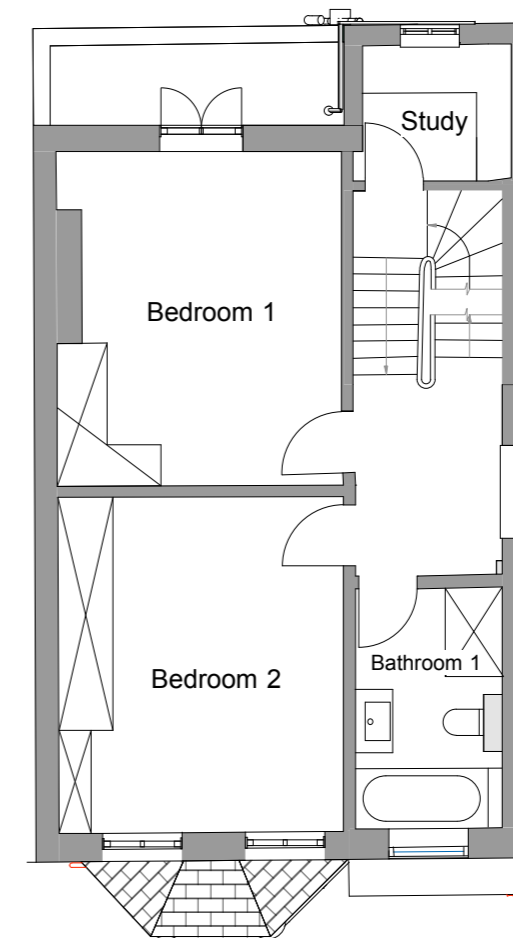

Lower Ground Floor Plan

Ground Floor Plan & Garden

93 South Hill Park, NW3 2SP
Existing Lower Ground, Ground and First Floor Plans

1st Floor Plan

THE ARCHITECTS PRACTICE
 JOB 93 South Hill Park, NW3 TITLE Existing Plans - LG, GF & IF
 DRG. NO. 93SHP/X/10 DATE November 2021 SCALE 1:100 @A3
 23 BEACON HILL LONDON N7 9LY
 T: 020 7607 3333 E: post@architectspractice.com
 THIS DRAWING IS COPYRIGHT