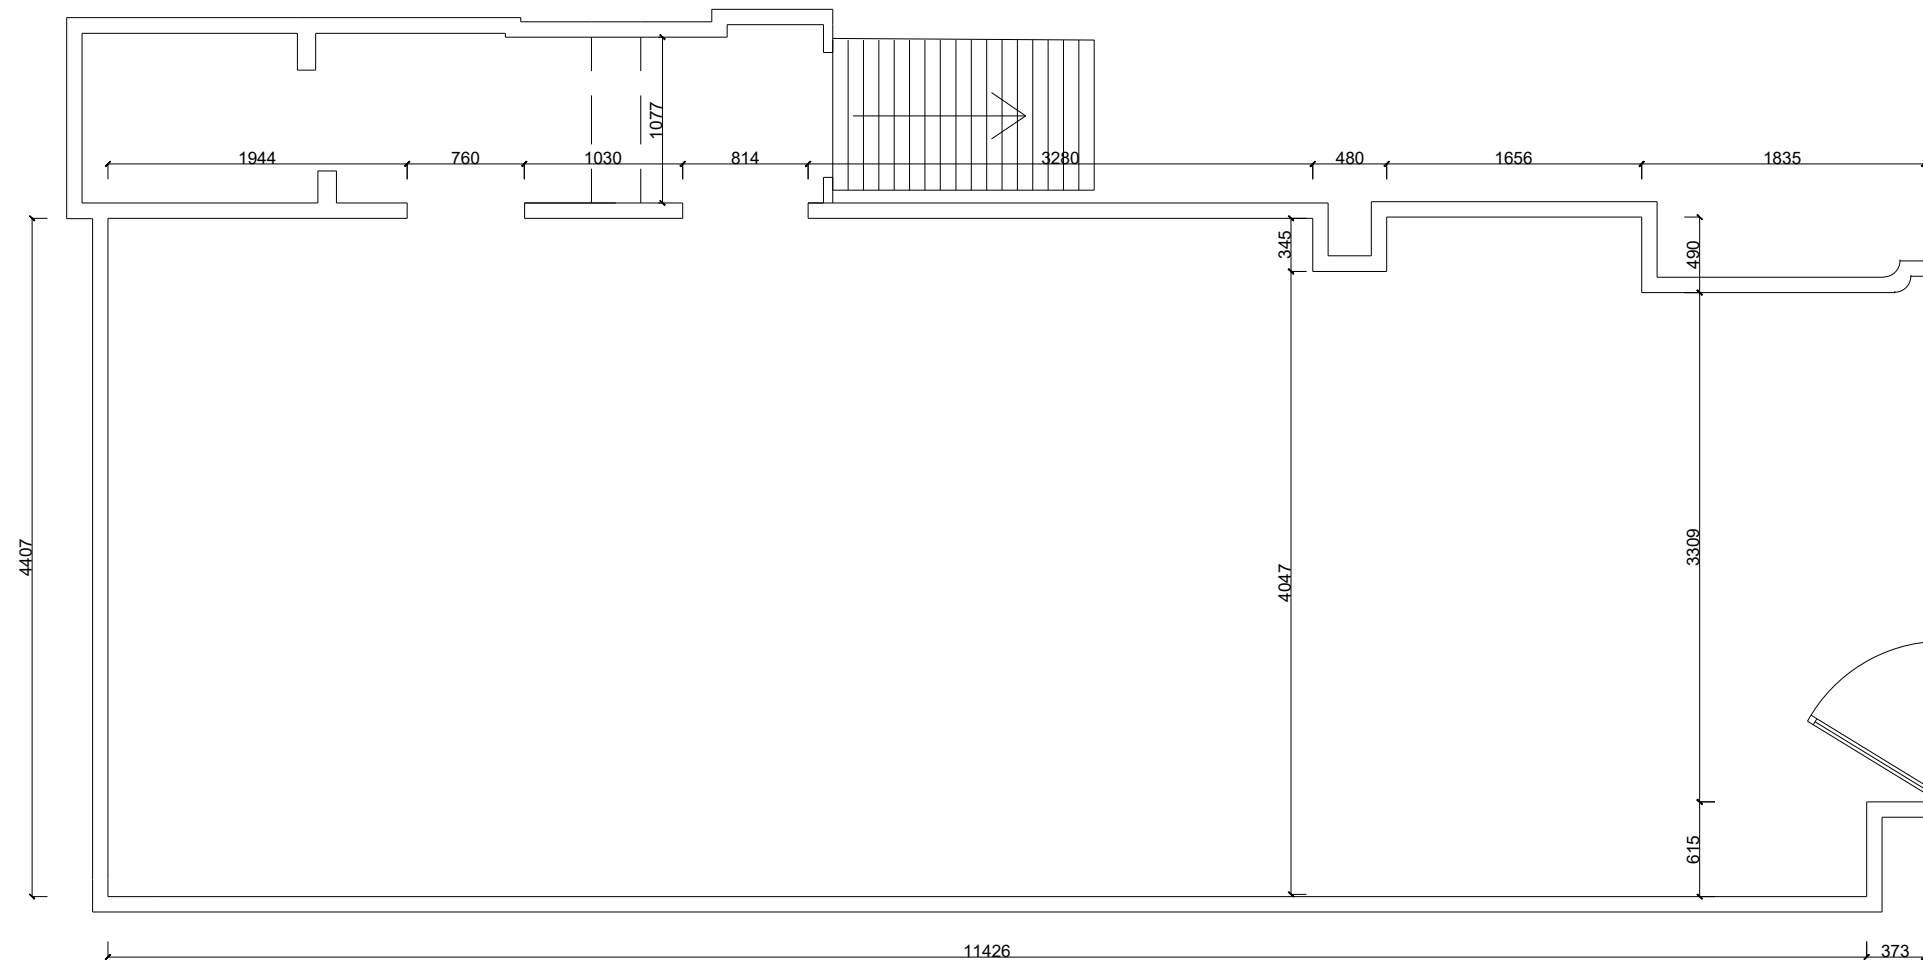

lewisford
group

Concept. Construction. Completion.

LEWISFORD Group

Unit 2, Bridge Park, Merrow Lane,
Guilford, Surrey,
GU4 7BF, United Kingdom

TEL: 02089 121 712
FAX: 020839 09866
info@lewisfordgroup.com

PROJECT: **Kirby Street**

CLIENT: **Ohlala**

DRAWING TITLE: **Kitchen**

DRAWING NUMBER: **1996** REVISION: **A**

SCALE: **1:50 @A3**

DRAWN:	CHECKED:	APPROVED:	DATE:
MB	DB	DB	15.12.21

© Copyright Lewisford Group 2019
All dimensions and details are approximate and must be checked on site. No part of this drawing may be reproduced or transmitted in any form or by any means, electronic or mechanical, including photocopying, without prior permission in writing from Lewisford Group.