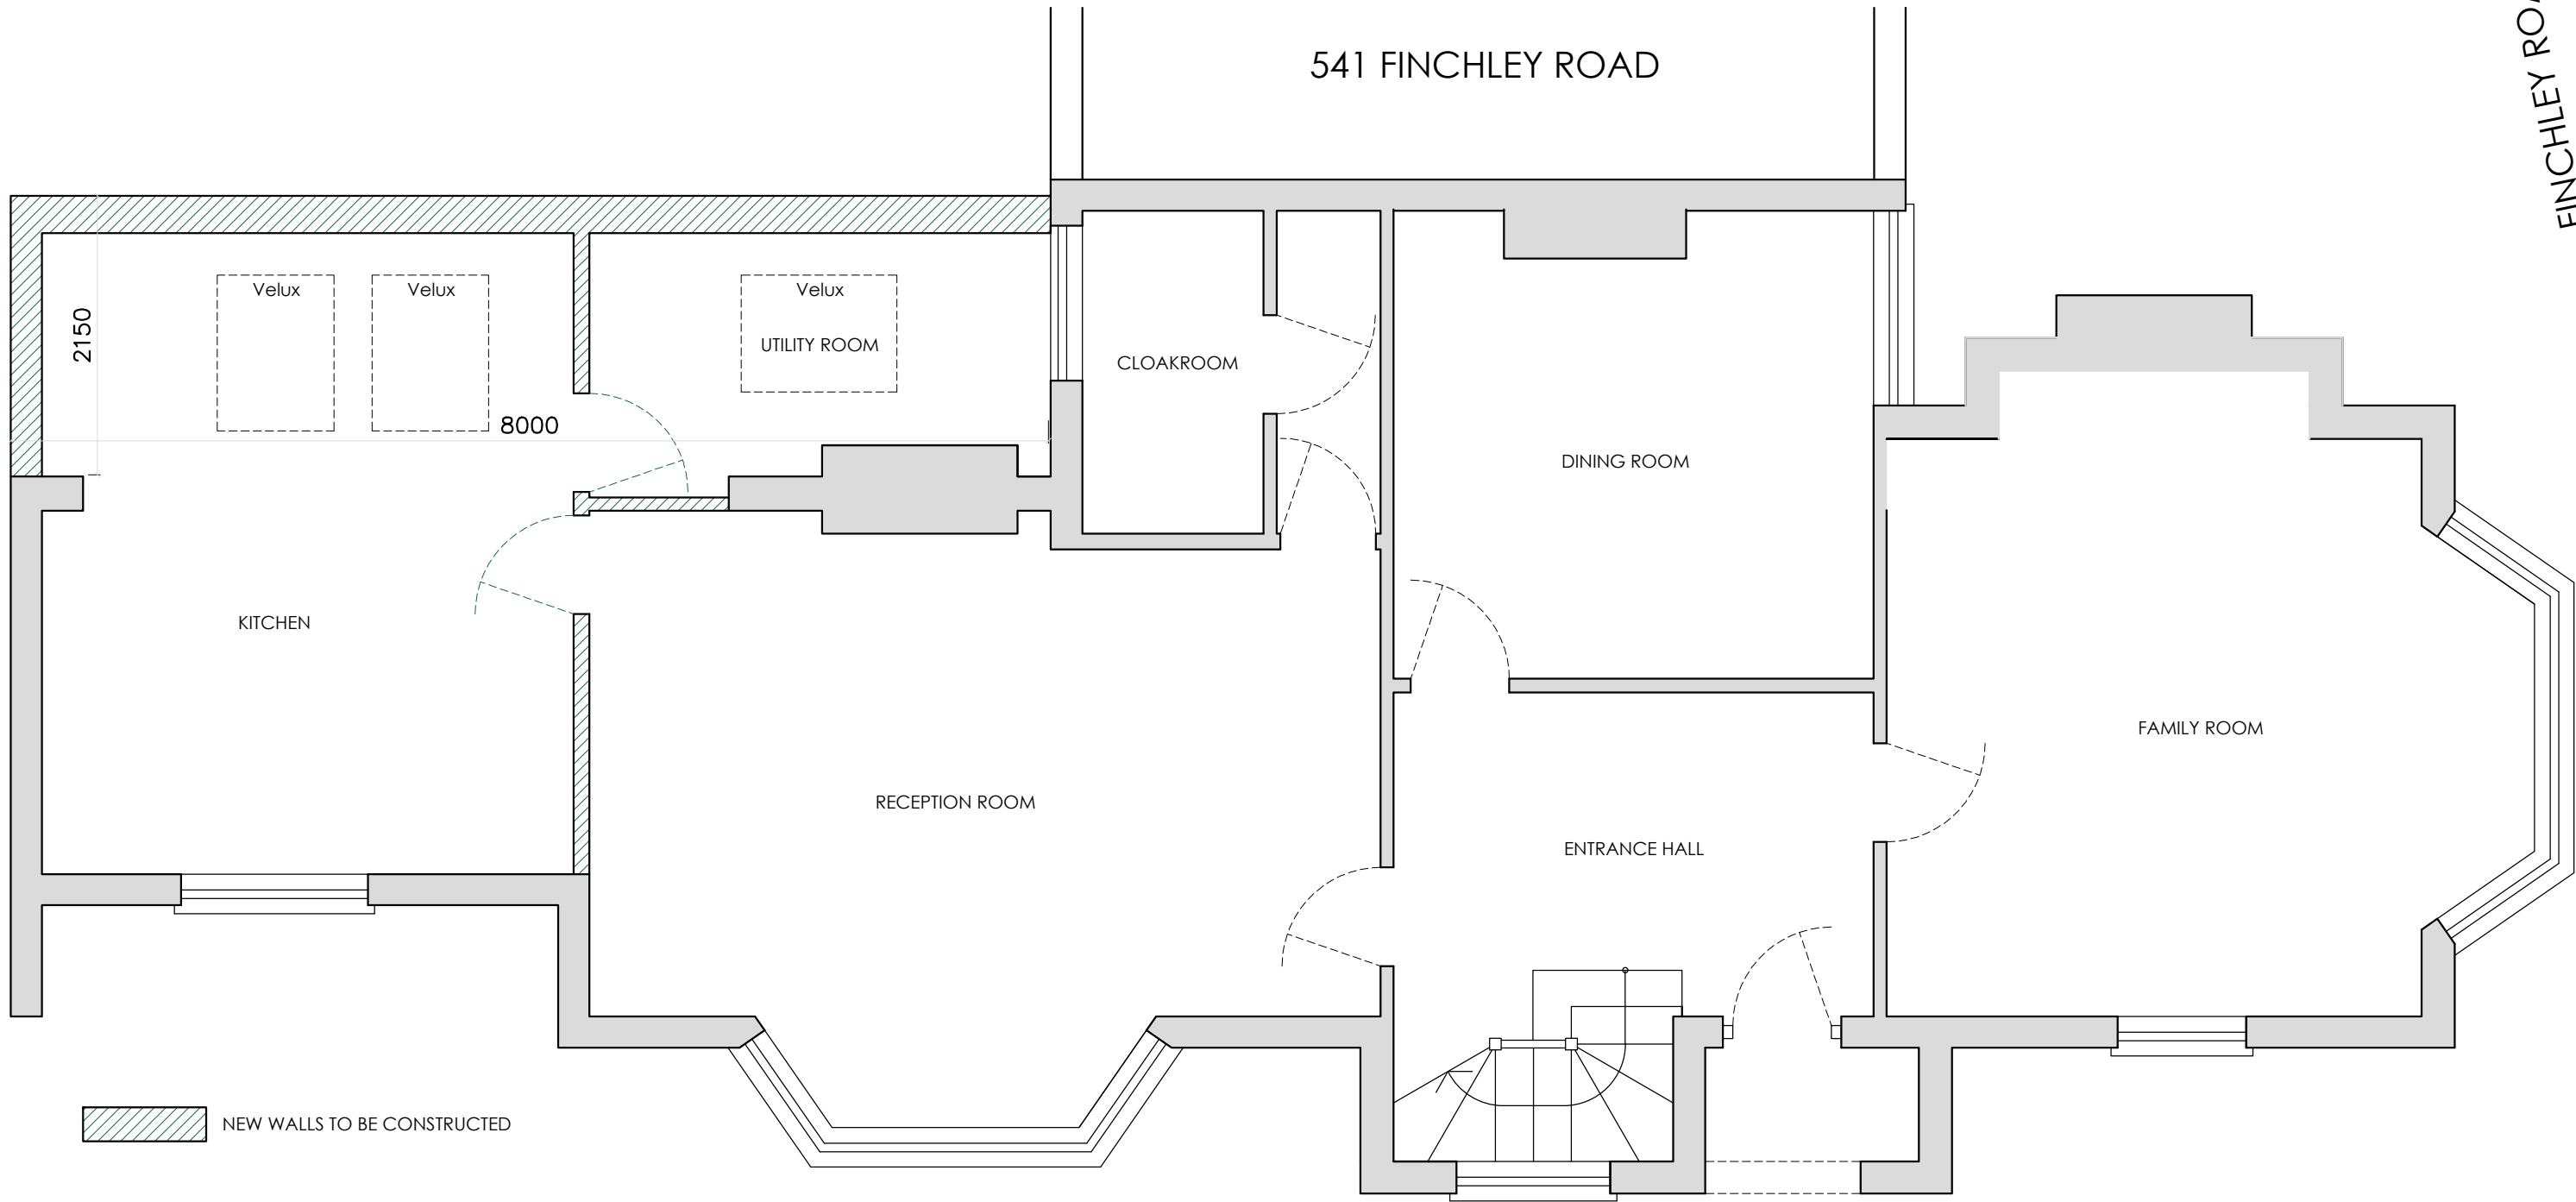

20 WEECH ROAD

541 FINCHLEY ROAD

FINCHLEY ROAD

WEECH ROAD

aedium ltd.

39 thornton road. london. SW12 0JX

t 020 86743225

CLIENT

ANVITA + NIKHIL BAHTEL

PROJECT

539 FINCHLEY ROAD LONDON NW3 7BJ

DRAWING

PROPOSED GROUND FLOOR PLAN

DATE Jan 2022

SCALE 1:50 @ A3

DRAWING No. 539.102

REV