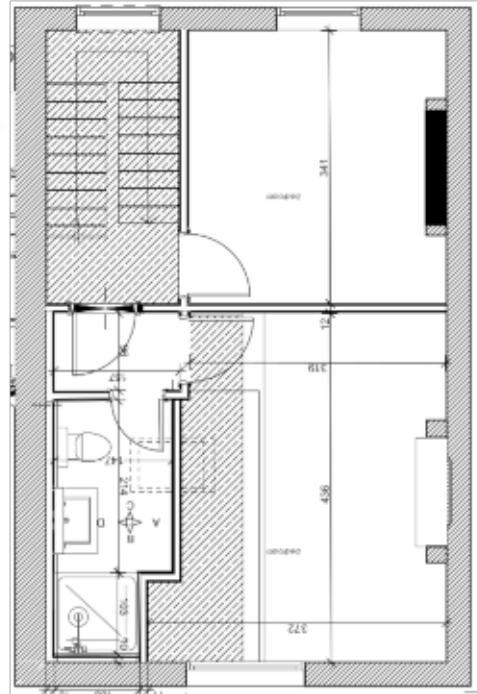

SCALE 1:100

Proposed 2nd Floor

SCALE 1:100

Rev	Date	Description	by	chk

Project:
**5 Mornington Place,
 London, NW1 7RP**

Date: November 2020
 Scale: 1:50 @ A1, 1:100 @ A3
 Drawing No. PL-PP-01