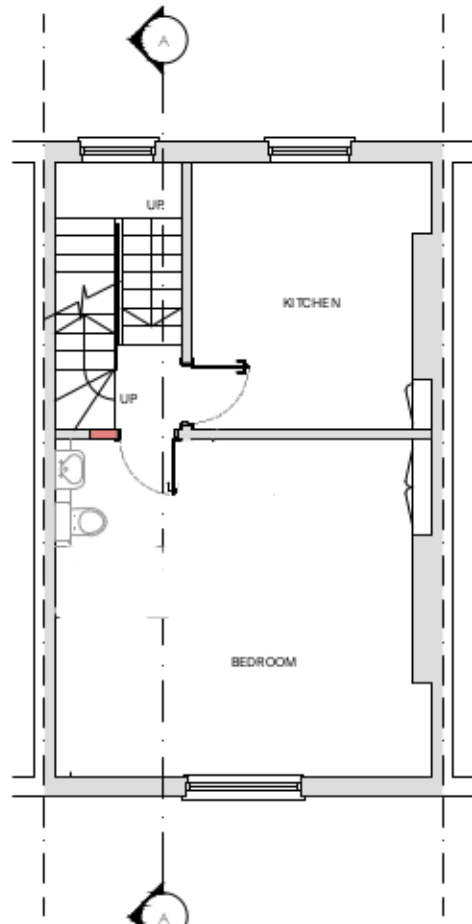

SCALE 1:100

Existing 2nd Floor

SCALE 1:100

Rev	Date	Description	by	chk

Project:
**5 Morningside Place,
 London, NW1 7RP**

Date: November 2020
 Scale: 1:50 @ A1, 1:100 @ A3
 Drawing No. PL-PP-01