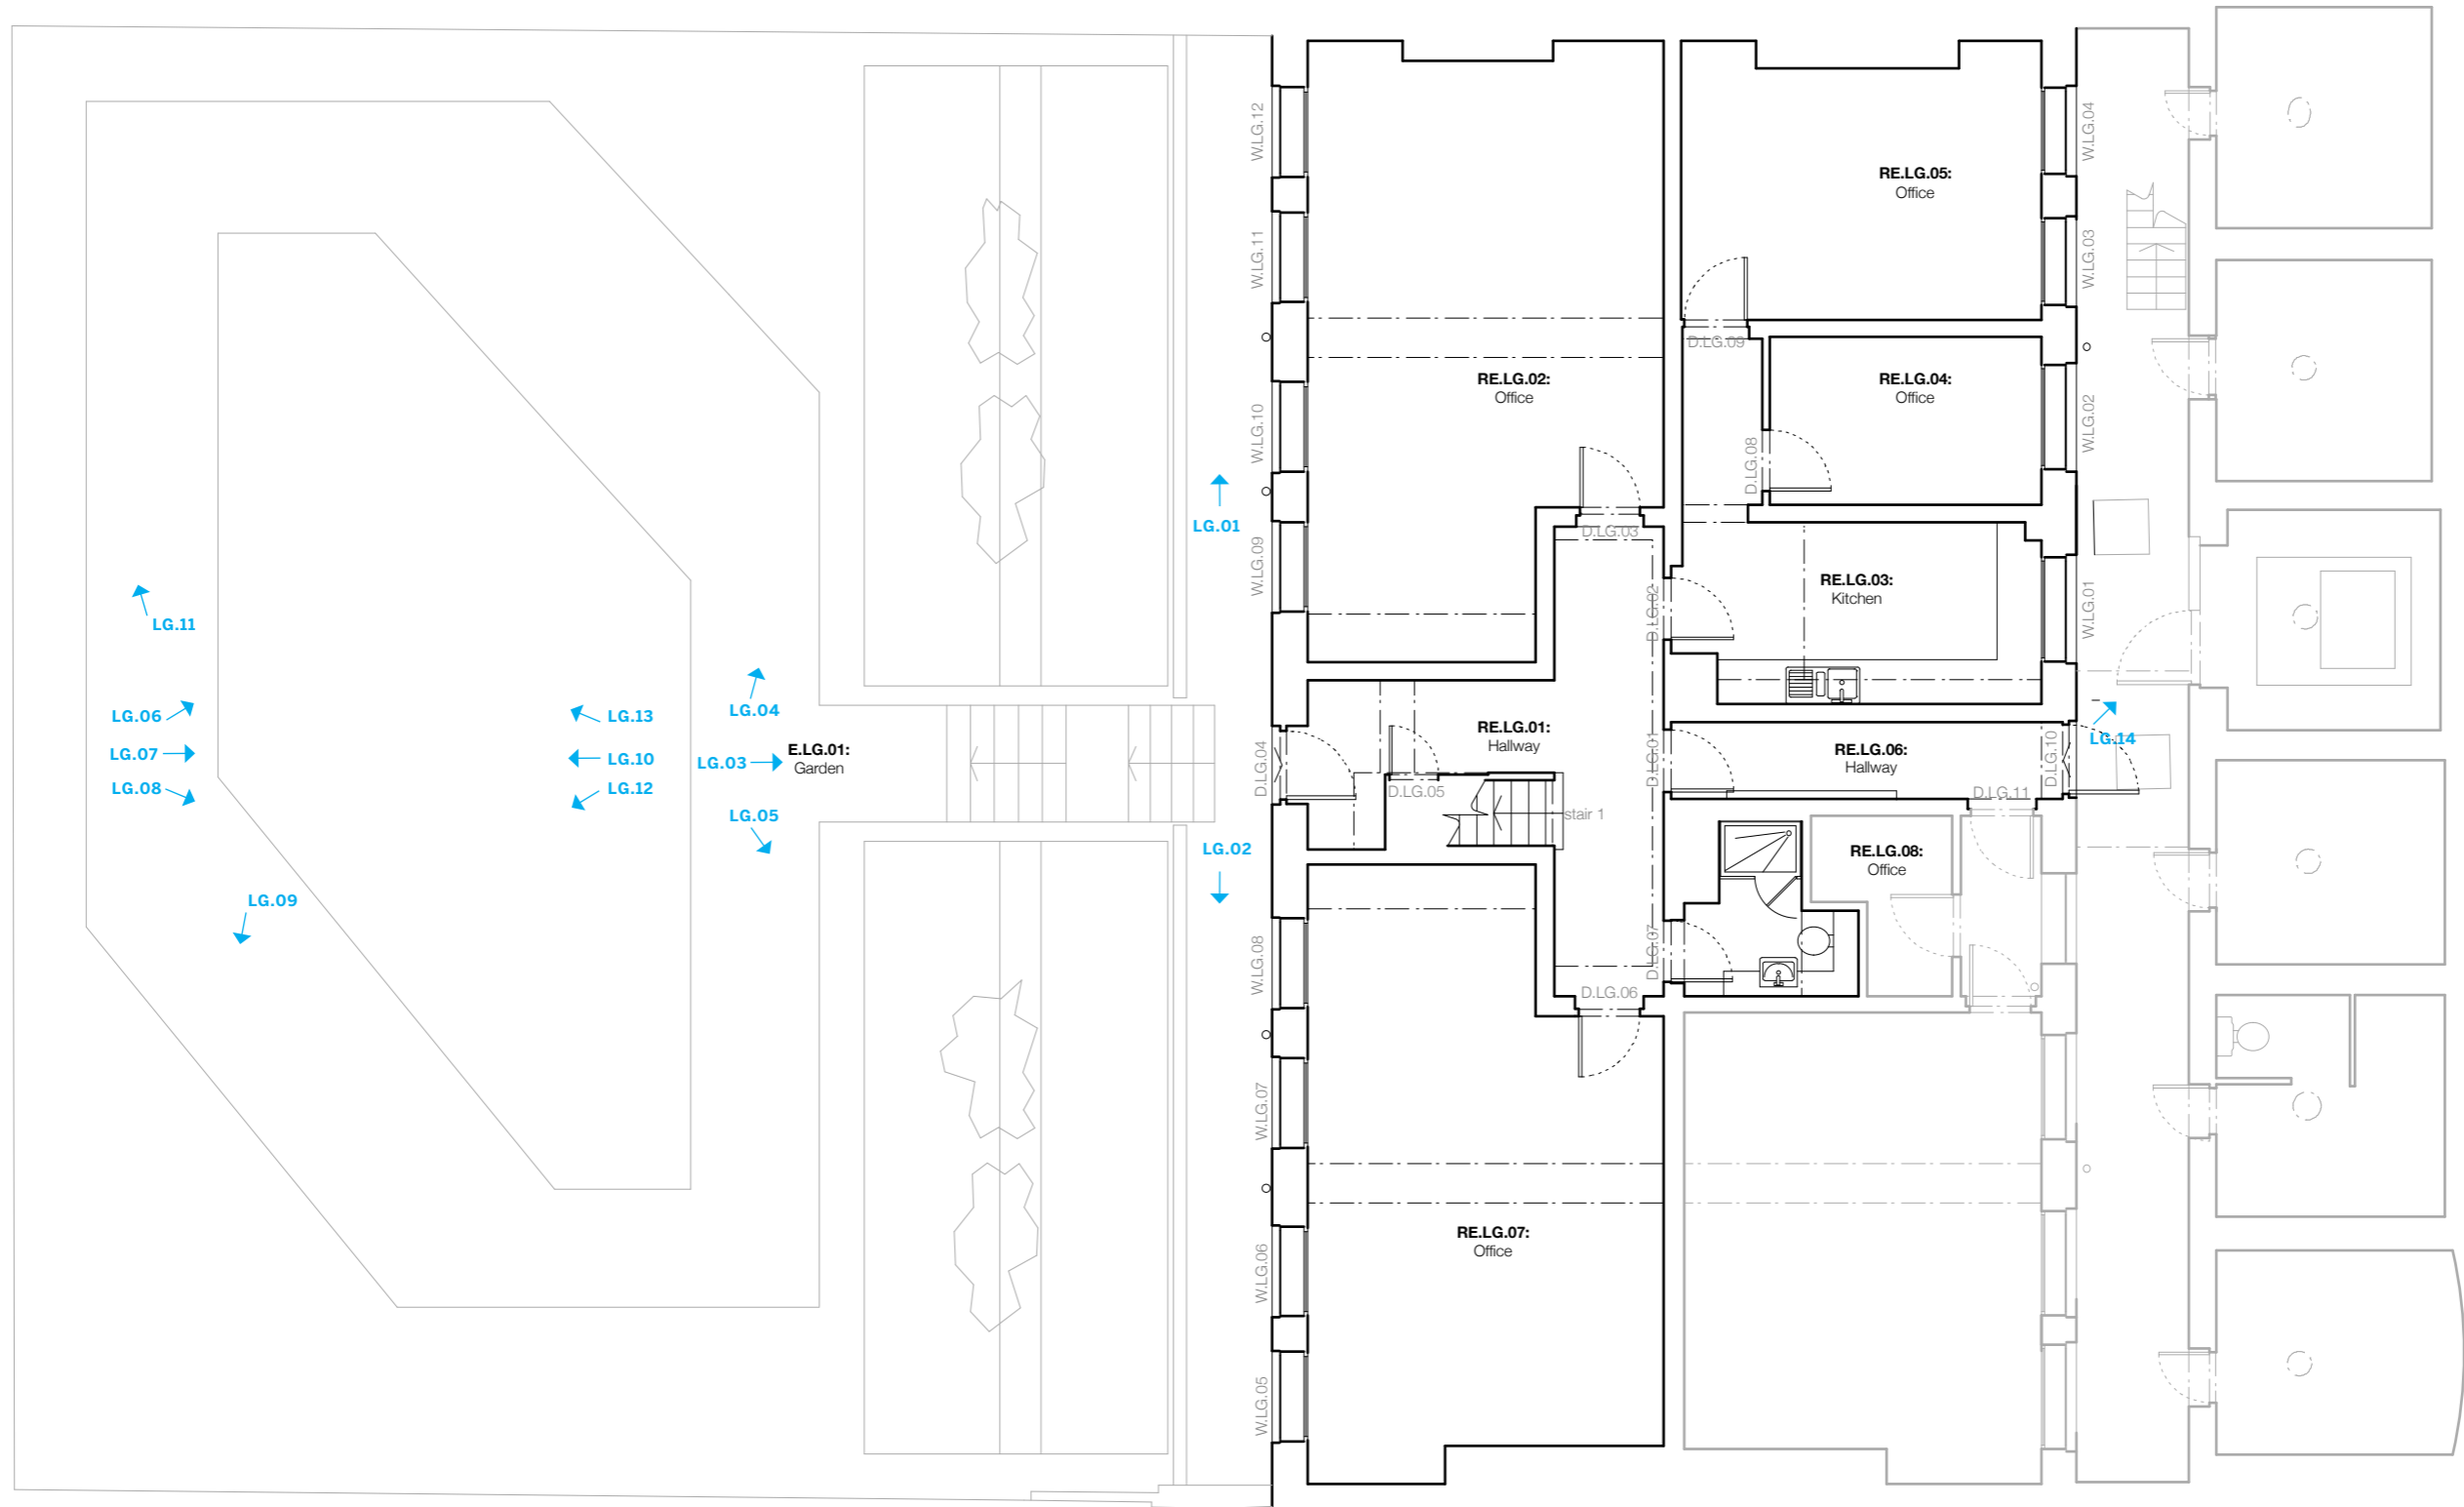

37-41 Gower Street
London WC1E 6HH

Photographic Survey

December 2021

6.1 Photographic Survey Lower Ground Floor

Photographic survey
Lower Ground Floor

LG.01

LG.02

LG.03

LG.14

LG.04

LG.05

LG.12

LG.13

LG.06

LG.07

LG.08