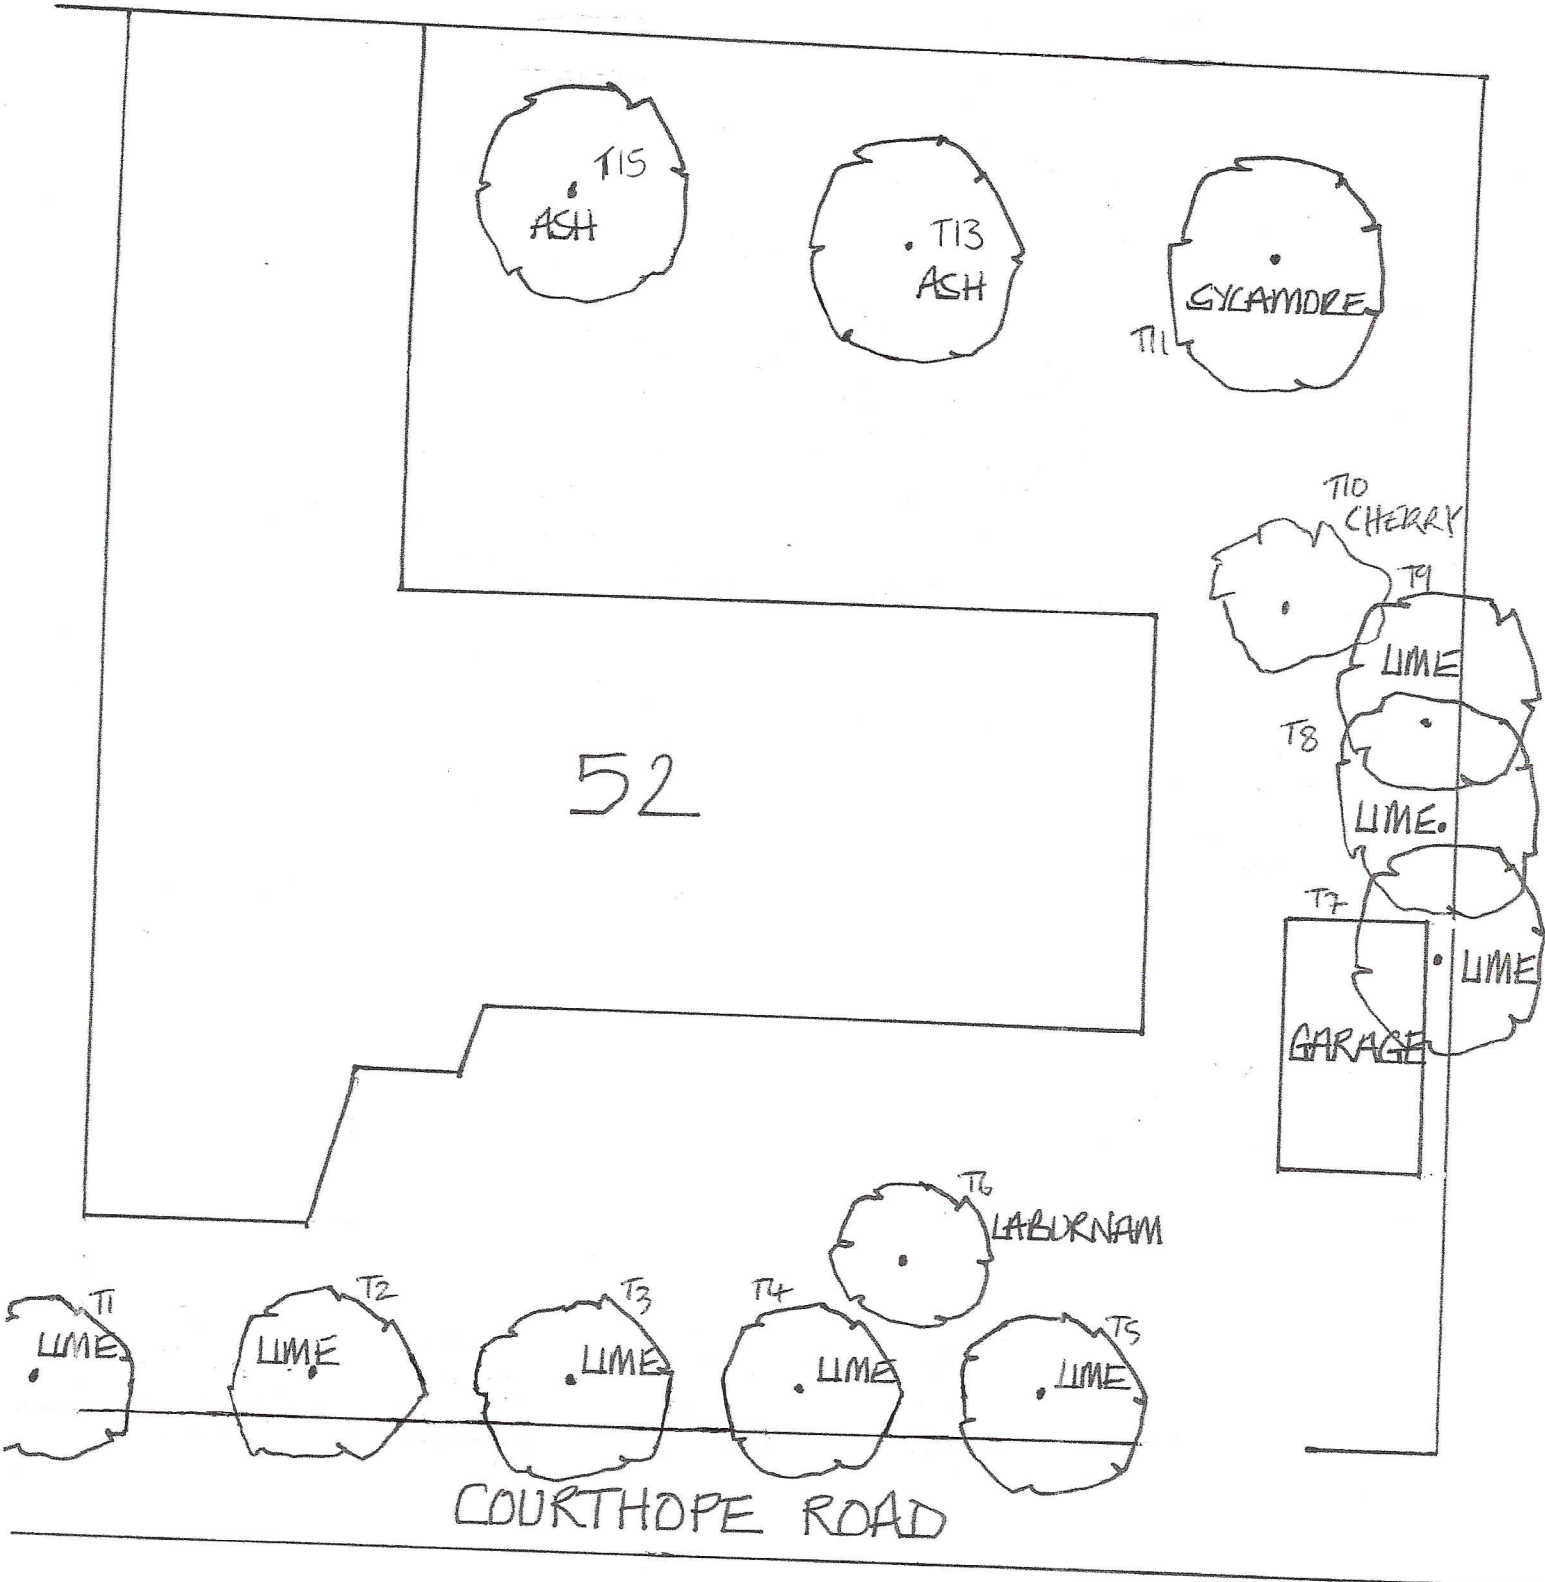

LONDON,

N11 2LE

CUSTOM CUTTERS TREE SPECIALISTS
TREE SURVEY PLAN

SITE PLAN -

OLD HALLOWS HOUSE, 52 COURTHOPE ROAD, LONDON, NW2 2LD

Map not to scale